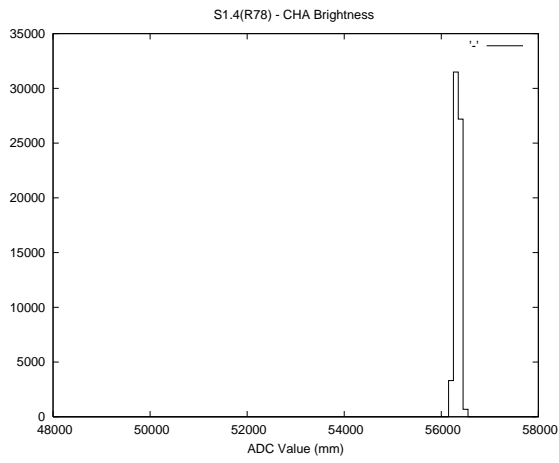

## 2 Mechanical Performance

Starting position for the last 2000 actuations.

Starting position width over time.

Acceleration for the last 2000 actuations.

Acceleration over time. Normalised to a temperature 45C using the temperature data collected by the system.

### 3 Optical Performance