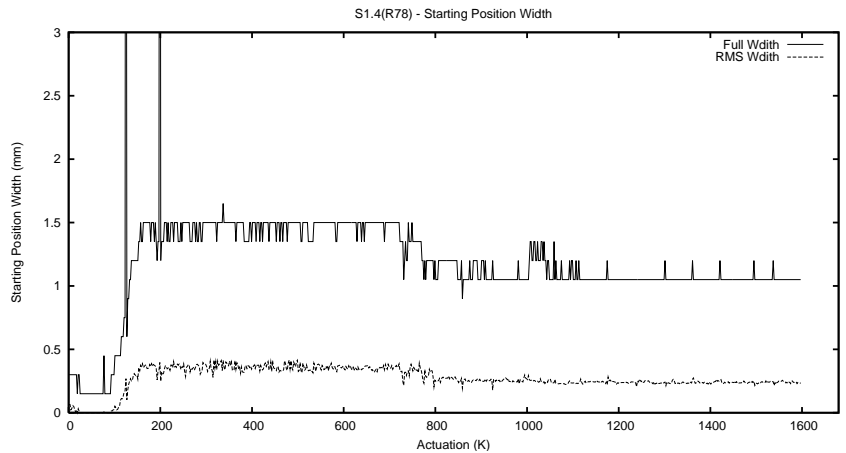

## 1 Operation Summary

	Last Shift	Total
Actuations:	63.1K	1599.7K
Quadrature Count errors:	0	0
Fiber ADC errors:	0	15
BPS errors (during actuation):	0	5
(R78) Gaps > 3s & < 10s:	0	15
(R78) Gaps > 10s:	2	32
(R78) SP2 Corrections:	5	291
(R78) Capture Over/Under shoots:	6173/23	85673/30838

## 2 Mechanical Performance

Starting position for the last 2000 actuations.

Starting position width over time.

Acceleration for the last 2000 actuations.

Acceleration over time. Normalised to a temperature 45C using the temperature data collected by the system.