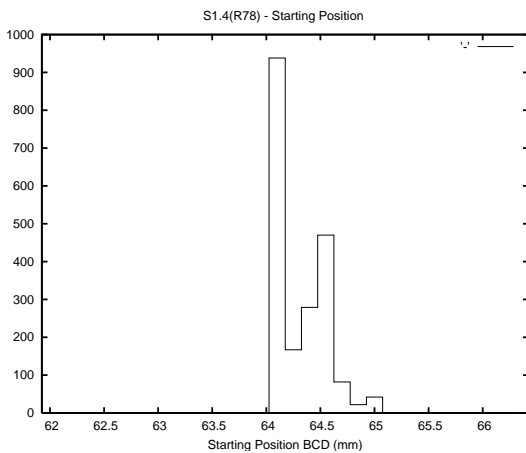

## 1 Operation Summary

	Last Shift	Total
Actuations:	63.1K	1599.7K
Quadrature Count errors:	0	0
Fiber ADC errors:	0	15
BPS errors (during actuation):	0	5
(R78) Gaps > 3s & < 10s:	0	15
(R78) Gaps > 10s:	2	32
(R78) SP2 Corrections:	5	291
(R78) Capture Over/Under shoots:	6173/23	85673/30838

## 2 Mechanical Performance

Starting position for the last 2000 actuations.

Starting position width over time.

Acceleration for the last 2000 actuations.

Acceleration over time. Normalised to a temperature 45C using the temperature data collected by the system.

### 3 Optical Performance