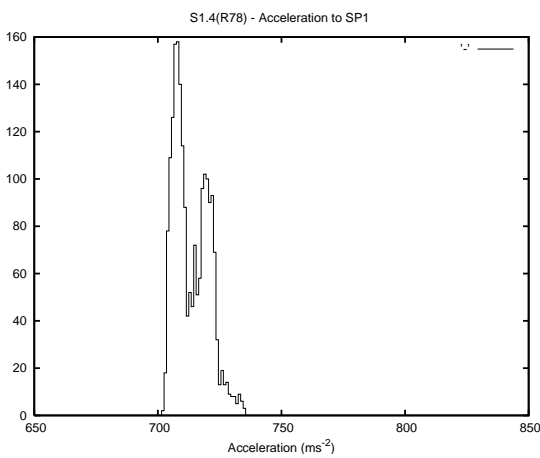

## 1 Operation Summary

	Last Shift	Total
Actuations:	63.1K	1599.7K
Quadrature Count errors:	0	0
Fiber ADC errors:	0	15
BPS errors (during actuation):	0	5
(R78) Gaps > 3s & < 10s:	0	15
(R78) Gaps > 10s:	2	32
(R78) SP2 Corrections:	5	291
(R78) Capture Over/Under shoots:	6173/23	85673/30838

## 2 Mechanical Performance

Starting position for the last 2000 actuations.

Starting position width over time.

Acceleration for the last 2000 actuations.

Acceleration over time. Normalised to a temperature 45C using the temperature data collected by the system.