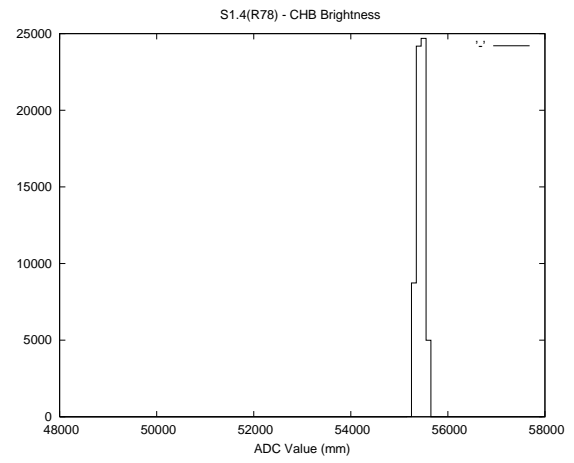

## 2 Mechanical Performance

Starting position for the last 2000 actuations.

Starting position width over time.

Acceleration for the last 2000 actuations.

Acceleration over time. Normalised to a temperature 45C using the temperature data collected by the system.

### 3 Optical Performance