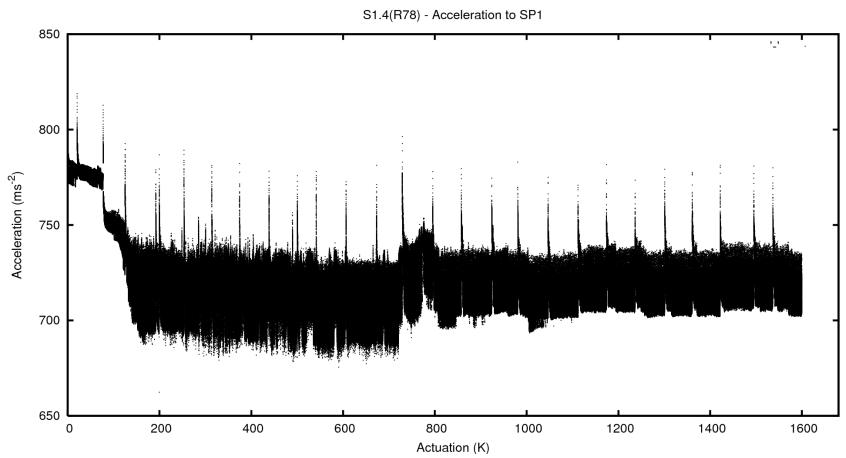

## 2 Mechanical Performance

Starting position for the last 2000 actuations.

Starting position width over time.

Acceleration for the last 2000 actuations.

Acceleration over time. Normalised to a temperature 45C using the temperature data collected by the system.

### 3 Optical Performance