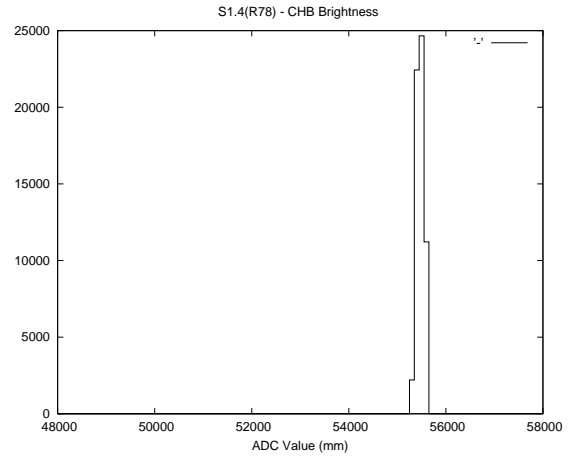

Target Performance Report - S1.4

Report Generated: May 12, 2013,

Last Actuation: 12/05/13 10:46:14

1 Operation Summary

	Last Shift	Total
Actuations:	60.9K	1421.8K
Quadrature Count errors:	0	0
Fiber ADC errors:	0	15
BPS errors (during actuation):	0	5
(R78) Gaps > 3s & < 10s:	0	15
(R78) Gaps > 10s:	2	29
(R78) SP2 Corrections:	4	279
(R78) Capture Over/Under shoots:	5414/70	61015/30727

2 Mechanical Performance

Starting position for the last 2000 actuations.

Starting position width over time.

Acceleration for the last 2000 actuations.

Acceleration over time. Normalised to a temperature 45C using the temperature data collected by the system.

3 Optical Performance

4 BPS Check