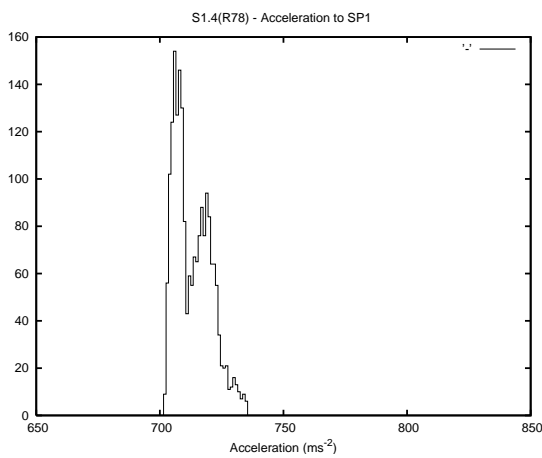

Target Performance Report - S1.4

Report Generated: May 12, 2013,

Last Actuation: 12/05/13 10:46:14

1 Operation Summary

	Last Shift	Total
Actuations:	60.9K	1421.8K
Quadrature Count errors:	0	0
Fiber ADC errors:	0	15
BPS errors (during actuation):	0	5
(R78) Gaps > 3s & < 10s:	0	15
(R78) Gaps > 10s:	2	29
(R78) SP2 Corrections:	4	279
(R78) Capture Over/Under shoots:	5414/70	61015/30727

2 Mechanical Performance

Starting position for the last 2000 actuations.

Starting position width over time.

Acceleration for the last 2000 actuations.

Acceleration over time. Normalised to a temperature 45C using the temperature data collected by the system.