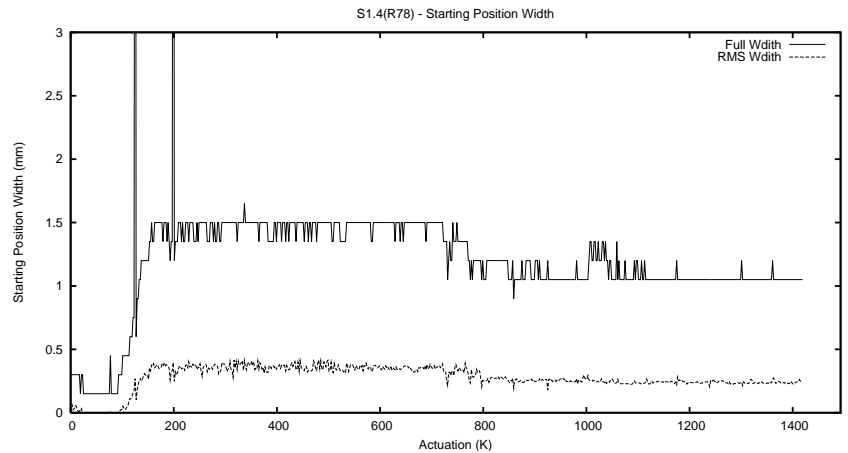

Target Performance Report - S1.4

Report Generated: May 12, 2013,

Last Actuation: 12/05/13 10:46:14

1 Operation Summary

	Last Shift	Total
Actuations:	60.9K	1421.8K
Quadrature Count errors:	0	0
Fiber ADC errors:	0	15
BPS errors (during actuation):	0	5
(R78) Gaps > 3s & < 10s:	0	15
(R78) Gaps > 10s:	2	29
(R78) SP2 Corrections:	4	279
(R78) Capture Over/Under shoots:	5414/70	61015/30727

2 Mechanical Performance

Starting position for the last 2000 actuations.

Starting position width over time.

Acceleration for the last 2000 actuations.

Acceleration over time. Normalised to a temperature 45C using the temperature data collected by the system.