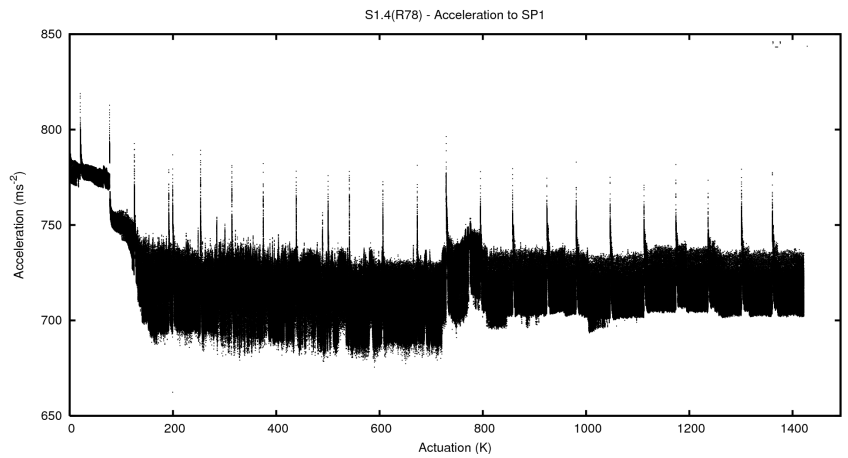

Target Performance Report - S1.4

Report Generated: May 12, 2013,

Last Actuation: 12/05/13 10:46:14

1 Operation Summary

	Last Shift	Total
Actuations:	60.9K	1421.8K
Quadrature Count errors:	0	0
Fiber ADC errors:	0	15
BPS errors (during actuation):	0	5
(R78) Gaps > 3s & < 10s:	0	15
(R78) Gaps > 10s:	2	29
(R78) SP2 Corrections:	4	279
(R78) Capture Over/Under shoots:	5414/70	61015/30727

2 Mechanical Performance

Starting position for the last 2000 actuations.

Starting position width over time.

Acceleration for the last 2000 actuations.

Acceleration over time. Normalised to a temperature 45C using the temperature data collected by the system.

3 Optical Performance

4 BPS Check