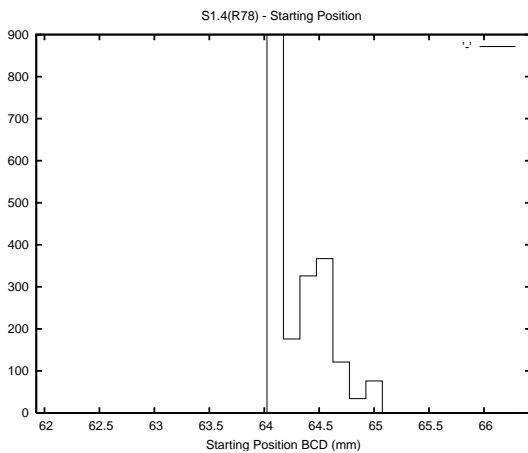

Target Performance Report - S1.4

Report Generated: May 12, 2013,

Last Actuation: 12/05/13 10:46:14

1 Operation Summary

	Last Shift	Total
Actuations:	60.9K	1421.8K
Quadrature Count errors:	0	0
Fiber ADC errors:	0	15
BPS errors (during actuation):	0	5
(R78) Gaps > 3s & < 10s:	0	15
(R78) Gaps > 10s:	2	29
(R78) SP2 Corrections:	4	279
(R78) Capture Over/Under shoots:	5414/70	61015/30727

2 Mechanical Performance

Starting position for the last 2000 actuations.

Starting position width over time.

Acceleration for the last 2000 actuations.

Acceleration over time. Normalised to a temperature 45C using the temperature data collected by the system.

3 Optical Performance

4 BPS Check