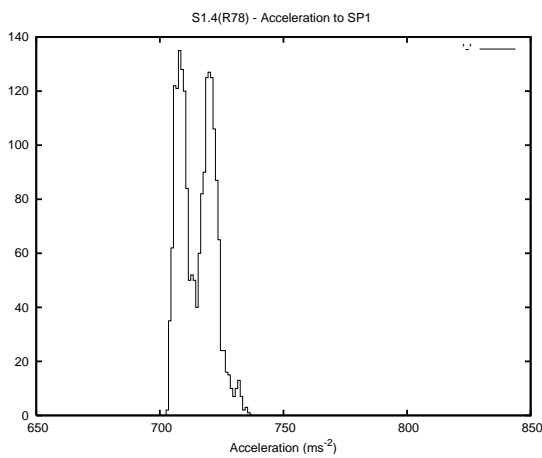

## 1 Operation Summary

	Last Shift	Total
Actuations:	59.8K	1360.9K
Quadrature Count errors:	0	0
Fiber ADC errors:	0	15
BPS errors (during actuation):	0	5
(R78) Gaps > 3s & < 10s:	0	15
(R78) Gaps > 10s:	2	28
(R78) SP2 Corrections:	4	275
(R78) Capture Over/Under shoots:	5669/43	55602/30657

## 2 Mechanical Performance

Starting position for the last 2000 actuations.

Starting position width over time.

Acceleration for the last 2000 actuations.

Acceleration over time. Normalised to a temperature 45C using the temperature data collected by the system.