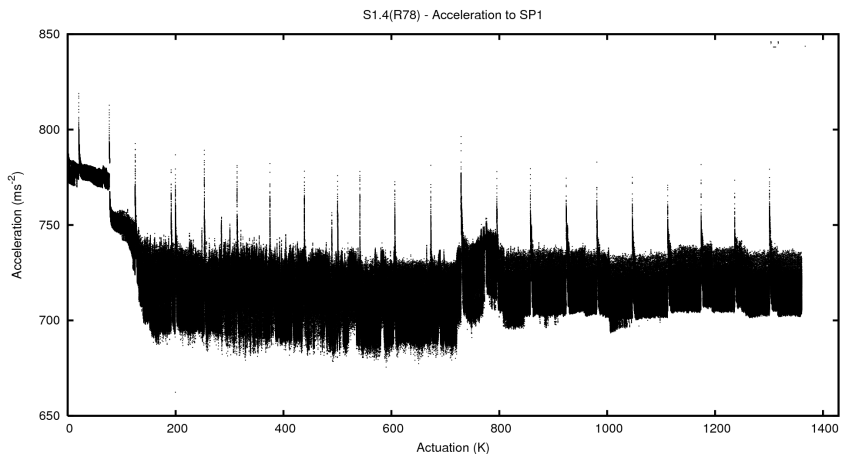

## 1 Operation Summary

	Last Shift	Total
Actuations:	59.8K	1360.9K
Quadrature Count errors:	0	0
Fiber ADC errors:	0	15
BPS errors (during actuation):	0	5
(R78) Gaps > 3s & < 10s:	0	15
(R78) Gaps > 10s:	2	28
(R78) SP2 Corrections:	4	275
(R78) Capture Over/Under shoots:	5669/43	55602/30657

## 2 Mechanical Performance

Starting position for the last 2000 actuations.

Starting position width over time.

Acceleration for the last 2000 actuations.

Acceleration over time. Normalised to a temperature 45C using the temperature data collected by the system.

### 3 Optical Performance