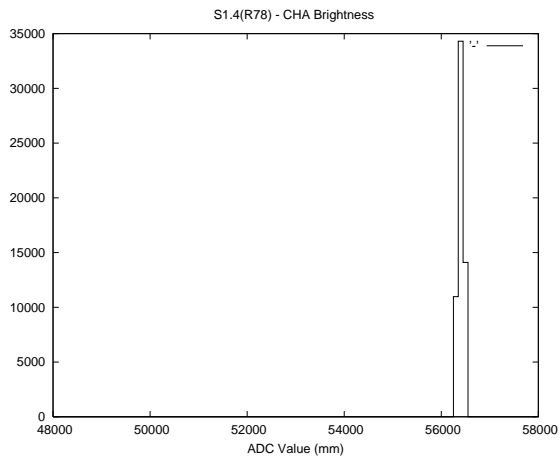

## 2 Mechanical Performance

Starting position for the last 2000 actuations.

Starting position width over time.

Acceleration for the last 2000 actuations.

Acceleration over time. Normalised to a temperature 45C using the temperature data collected by the system.

### 3 Optical Performance