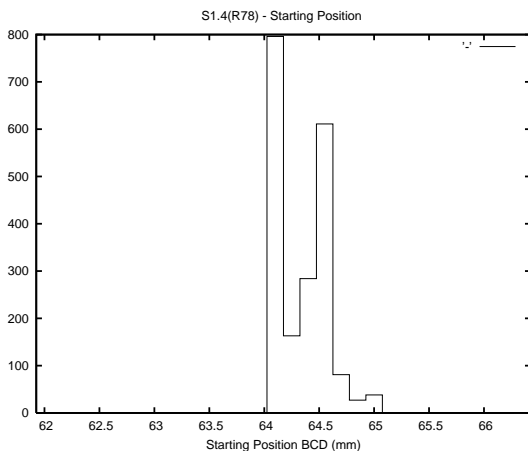

## 1 Operation Summary

	Last Shift	Total
Actuations:	59.8K	1360.9K
Quadrature Count errors:	0	0
Fiber ADC errors:	0	15
BPS errors (during actuation):	0	5
(R78) Gaps > 3s & < 10s:	0	15
(R78) Gaps > 10s:	2	28
(R78) SP2 Corrections:	4	275
(R78) Capture Over/Under shoots:	5669/43	55602/30657

## 2 Mechanical Performance

Starting position for the last 2000 actuations.

Starting position width over time.

Acceleration for the last 2000 actuations.

Acceleration over time. Normalised to a temperature 45C using the temperature data collected by the system.

### 3 Optical Performance