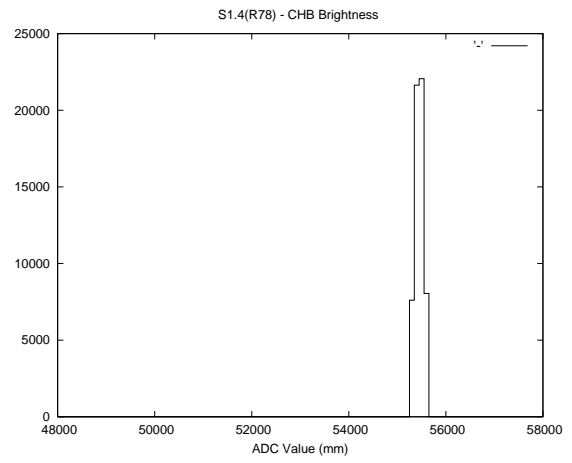

## 2 Mechanical Performance

Starting position for the last 2000 actuations.

Starting position width over time.

Acceleration for the last 2000 actuations.

Acceleration over time. Normalised to a temperature 45C using the temperature data collected by the system.

### 3 Optical Performance