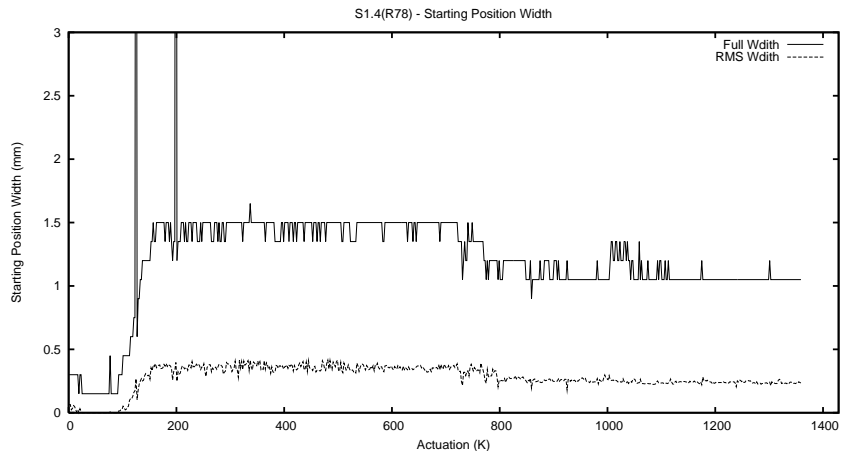

## 1 Operation Summary

	Last Shift	Total
Actuations:	59.8K	1360.9K
Quadrature Count errors:	0	0
Fiber ADC errors:	0	15
BPS errors (during actuation):	0	5
(R78) Gaps > 3s & < 10s:	0	15
(R78) Gaps > 10s:	2	28
(R78) SP2 Corrections:	4	275
(R78) Capture Over/Under shoots:	5669/43	55602/30657

## 2 Mechanical Performance

Starting position for the last 2000 actuations.

Starting position width over time.

Acceleration for the last 2000 actuations.

Acceleration over time. Normalised to a temperature 45C using the temperature data collected by the system.