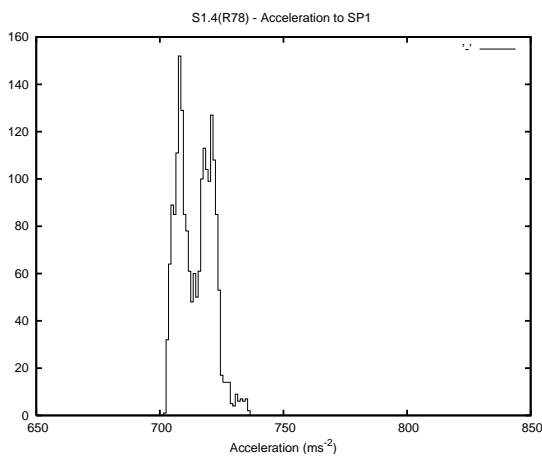

Target Performance Report - S1.4

Report Generated: May 10, 2013,

Last Actuation: 10/05/13 10:14:13

1 Operation Summary

	Last Shift	Total
Actuations:	64.8K	1301.1K
Quadrature Count errors:	0	0
Fiber ADC errors:	0	15
BPS errors (during actuation):	0	5
(R78) Gaps > 3s & < 10s:	0	15
(R78) Gaps > 10s:	2	27
(R78) SP2 Corrections:	5	271
(R78) Capture Over/Under shoots:	6220/20	49933/30614

2 Mechanical Performance

Starting position for the last 2000 actuations.

Starting position width over time.

Acceleration for the last 2000 actuations.

Acceleration over time. Normalised to a temperature 45C using the temperature data collected by the system.