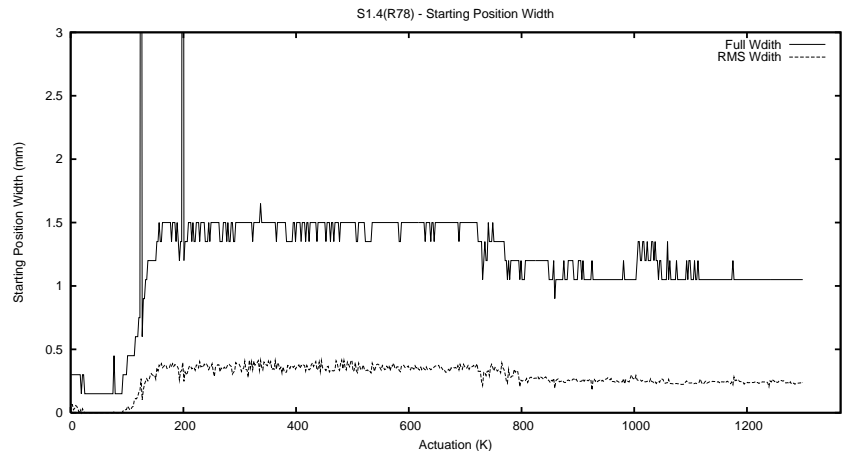

Target Performance Report - S1.4

Report Generated: May 10, 2013,

Last Actuation: 10/05/13 10:14:13

1 Operation Summary

	Last Shift	Total
Actuations:	64.8K	1301.1K
Quadrature Count errors:	0	0
Fiber ADC errors:	0	15
BPS errors (during actuation):	0	5
(R78) Gaps > 3s & < 10s:	0	15
(R78) Gaps > 10s:	2	27
(R78) SP2 Corrections:	5	271
(R78) Capture Over/Under shoots:	6220/20	49933/30614

2 Mechanical Performance

Starting position for the last 2000 actuations.

Starting position width over time.

Acceleration for the last 2000 actuations.

Acceleration over time. Normalised to a temperature 45C using the temperature data collected by the system.