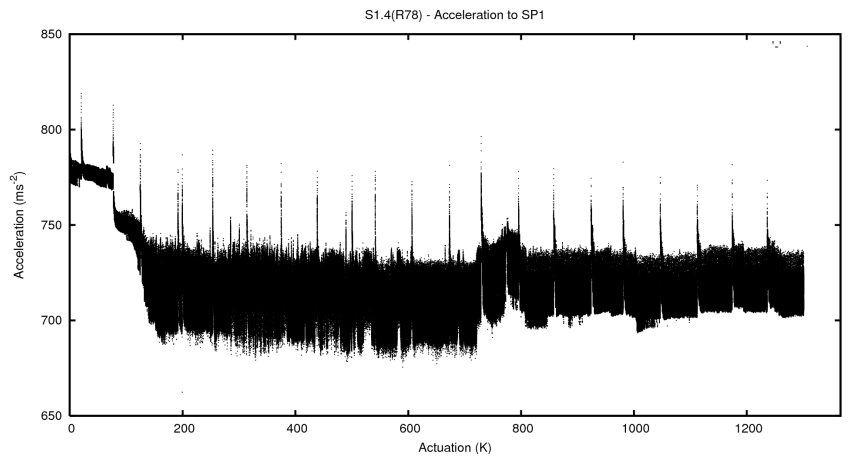

Target Performance Report - S1.4

Report Generated: May 10, 2013,

Last Actuation: 10/05/13 10:14:13

1 Operation Summary

	Last Shift	Total
Actuations:	64.8K	1301.1K
Quadrature Count errors:	0	0
Fiber ADC errors:	0	15
BPS errors (during actuation):	0	5
(R78) Gaps > 3s & < 10s:	0	15
(R78) Gaps > 10s:	2	27
(R78) SP2 Corrections:	5	271
(R78) Capture Over/Under shoots:	6220/20	49933/30614

2 Mechanical Performance

Starting position for the last 2000 actuations.

Starting position width over time.

Acceleration for the last 2000 actuations.

Acceleration over time. Normalised to a temperature 45C using the temperature data collected by the system.

3 Optical Performance

4 BPS Check