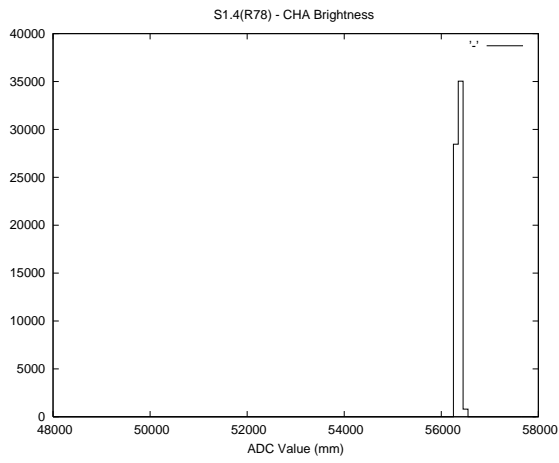

Target Performance Report - S1.4

Report Generated: May 10, 2013,

Last Actuation: 10/05/13 10:14:13

1 Operation Summary

	Last Shift	Total
Actuations:	64.8K	1301.1K
Quadrature Count errors:	0	0
Fiber ADC errors:	0	15
BPS errors (during actuation):	0	5
(R78) Gaps > 3s & < 10s:	0	15
(R78) Gaps > 10s:	2	27
(R78) SP2 Corrections:	5	271
(R78) Capture Over/Under shoots:	6220/20	49933/30614

2 Mechanical Performance

Starting position for the last 2000 actuations.

Starting position width over time.

Acceleration for the last 2000 actuations.

Acceleration over time. Normalised to a temperature 45C using the temperature data collected by the system.

3 Optical Performance

4 BPS Check