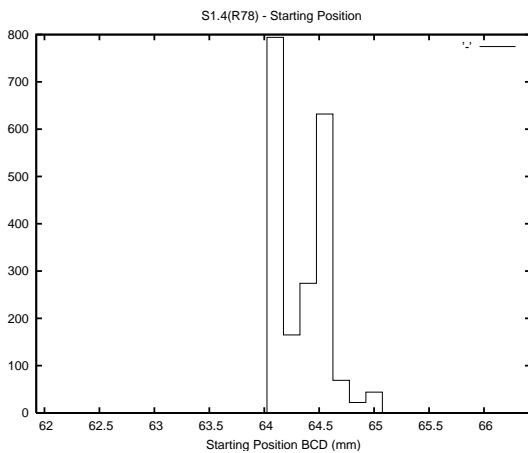

Target Performance Report - S1.4

Report Generated: May 10, 2013,

Last Actuation: 10/05/13 10:14:13

1 Operation Summary

	Last Shift	Total
Actuations:	64.8K	1301.1K
Quadrature Count errors:	0	0
Fiber ADC errors:	0	15
BPS errors (during actuation):	0	5
(R78) Gaps > 3s & < 10s:	0	15
(R78) Gaps > 10s:	2	27
(R78) SP2 Corrections:	5	271
(R78) Capture Over/Under shoots:	6220/20	49933/30614

2 Mechanical Performance

Starting position for the last 2000 actuations.

Starting position width over time.

Acceleration for the last 2000 actuations.

Acceleration over time. Normalised to a temperature 45C using the temperature data collected by the system.

3 Optical Performance

4 BPS Check