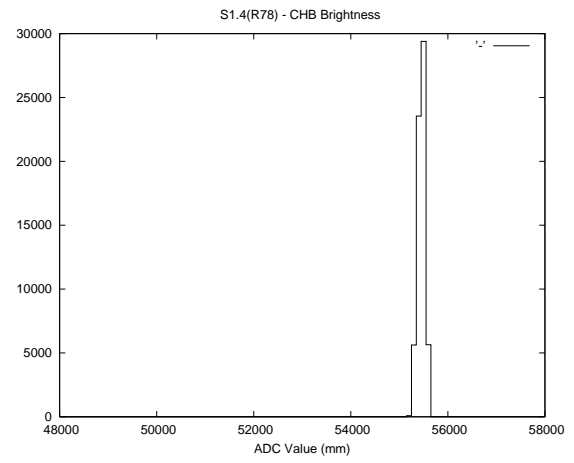

Target Performance Report - S1.4

Report Generated: May 10, 2013,

Last Actuation: 10/05/13 10:14:13

1 Operation Summary

	Last Shift	Total
Actuations:	64.8K	1301.1K
Quadrature Count errors:	0	0
Fiber ADC errors:	0	15
BPS errors (during actuation):	0	5
(R78) Gaps > 3s & < 10s:	0	15
(R78) Gaps > 10s:	2	27
(R78) SP2 Corrections:	5	271
(R78) Capture Over/Under shoots:	6220/20	49933/30614

2 Mechanical Performance

Starting position for the last 2000 actuations.

Starting position width over time.

Acceleration for the last 2000 actuations.

Acceleration over time. Normalised to a temperature 45C using the temperature data collected by the system.

3 Optical Performance

4 BPS Check