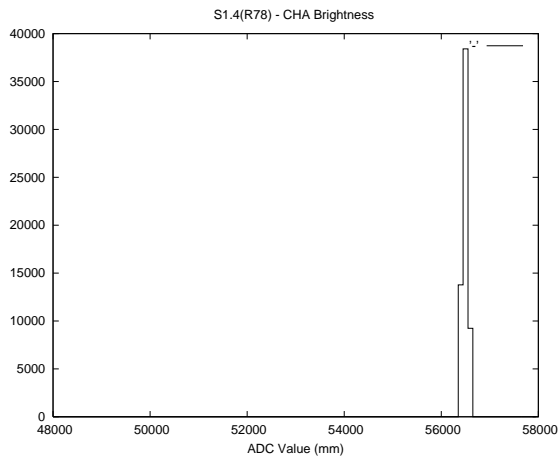

Target Performance Report - S1.4

Report Generated: May 7, 2013,

Last Actuation: 07/05/13 10:05:37

1 Operation Summary

	Last Shift	Total
Actuations:	61.9K	1174.1K
Quadrature Count errors:	0	0
Fiber ADC errors:	0	15
BPS errors (during actuation):	0	5
(R78) Gaps > 3s & < 10s:	0	15
(R78) Gaps > 10s:	2	25
(R78) SP2 Corrections:	5	264
(R78) Capture Over/Under shoots:	6716/28	37363/30551

2 Mechanical Performance

Starting position for the last 2000 actuations.

Starting position width over time.

Acceleration for the last 2000 actuations.

Acceleration over time. Normalised to a temperature 45C using the temperature data collected by the system.

3 Optical Performance

4 BPS Check