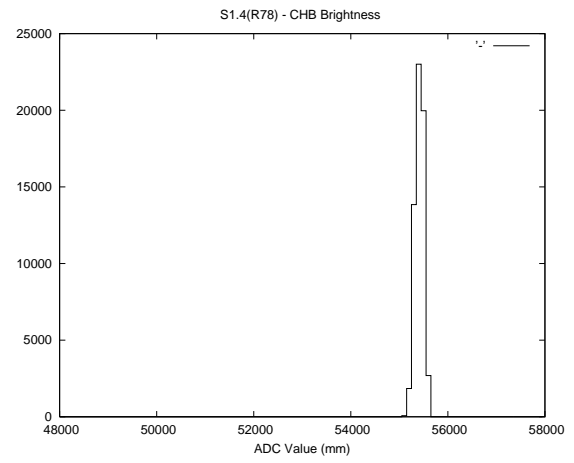

Target Performance Report - S1.4

Report Generated: May 7, 2013,

Last Actuation: 07/05/13 10:05:37

1 Operation Summary

	Last Shift	Total
Actuations:	61.9K	1174.1K
Quadrature Count errors:	0	0
Fiber ADC errors:	0	15
BPS errors (during actuation):	0	5
(R78) Gaps > 3s & < 10s:	0	15
(R78) Gaps > 10s:	2	25
(R78) SP2 Corrections:	5	264
(R78) Capture Over/Under shoots:	6716/28	37363/30551

2 Mechanical Performance

Starting position for the last 2000 actuations.

Starting position width over time.

Acceleration for the last 2000 actuations.

Acceleration over time. Normalised to a temperature 45C using the temperature data collected by the system.

3 Optical Performance

4 BPS Check