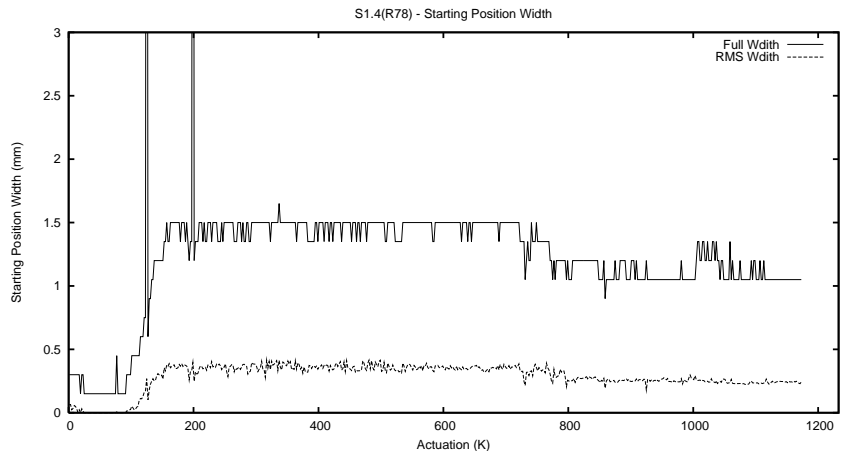

Target Performance Report - S1.4

Report Generated: May 7, 2013,

Last Actuation: 07/05/13 10:05:37

1 Operation Summary

	Last Shift	Total
Actuations:	61.9K	1174.1K
Quadrature Count errors:	0	0
Fiber ADC errors:	0	15
BPS errors (during actuation):	0	5
(R78) Gaps > 3s & < 10s:	0	15
(R78) Gaps > 10s:	2	25
(R78) SP2 Corrections:	5	264
(R78) Capture Over/Under shoots:	6716/28	37363/30551

2 Mechanical Performance

Starting position for the last 2000 actuations.

Starting position width over time.

Acceleration for the last 2000 actuations.

Acceleration over time. Normalised to a temperature 45C using the temperature data collected by the system.