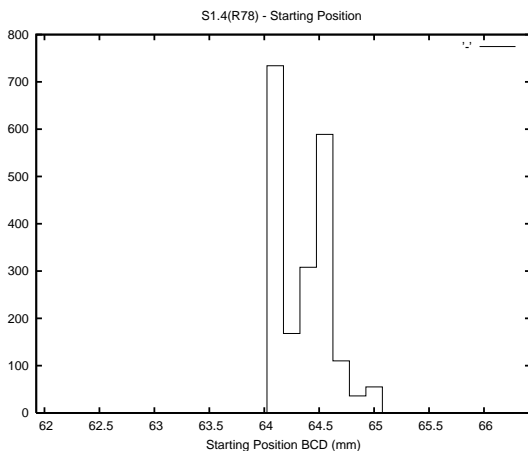

Target Performance Report - S1.4

Report Generated: May 7, 2013,

Last Actuation: 07/05/13 10:05:37

1 Operation Summary

	Last Shift	Total
Actuations:	61.9K	1174.1K
Quadrature Count errors:	0	0
Fiber ADC errors:	0	15
BPS errors (during actuation):	0	5
(R78) Gaps > 3s & < 10s:	0	15
(R78) Gaps > 10s:	2	25
(R78) SP2 Corrections:	5	264
(R78) Capture Over/Under shoots:	6716/28	37363/30551

2 Mechanical Performance

Starting position for the last 2000 actuations.

Starting position width over time.

Acceleration for the last 2000 actuations.

Acceleration over time. Normalised to a temperature 45C using the temperature data collected by the system.

3 Optical Performance

4 BPS Check