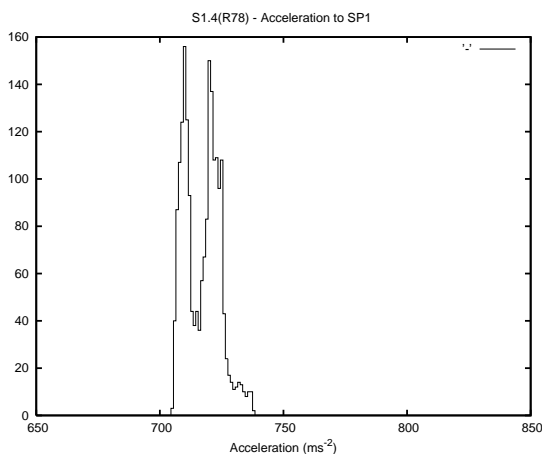

Target Performance Report - S1.4

Report Generated: May 7, 2013,

Last Actuation: 07/05/13 10:05:37

1 Operation Summary

	Last Shift	Total
Actuations:	61.9K	1174.1K
Quadrature Count errors:	0	0
Fiber ADC errors:	0	15
BPS errors (during actuation):	0	5
(R78) Gaps > 3s & < 10s:	0	15
(R78) Gaps > 10s:	2	25
(R78) SP2 Corrections:	5	264
(R78) Capture Over/Under shoots:	6716/28	37363/30551

2 Mechanical Performance

Starting position for the last 2000 actuations.

Starting position width over time.

Acceleration for the last 2000 actuations.

Acceleration over time. Normalised to a temperature 45C using the temperature data collected by the system.