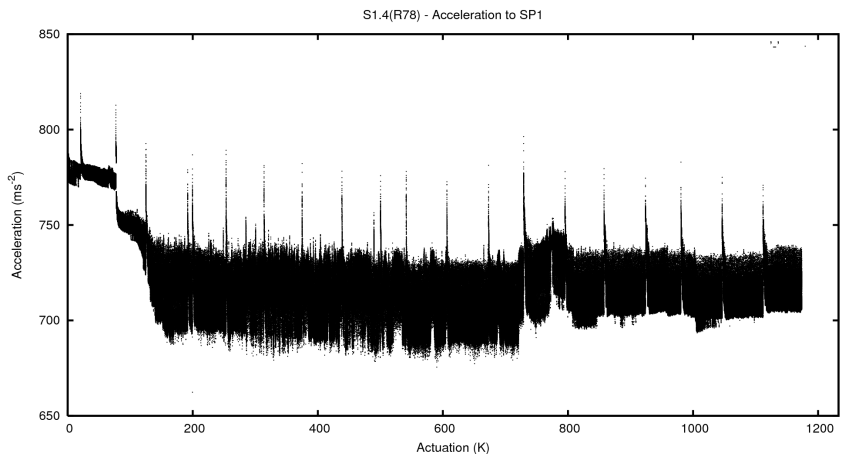

Target Performance Report - S1.4

Report Generated: May 7, 2013,

Last Actuation: 07/05/13 10:05:37

1 Operation Summary

	Last Shift	Total
Actuations:	61.9K	1174.1K
Quadrature Count errors:	0	0
Fiber ADC errors:	0	15
BPS errors (during actuation):	0	5
(R78) Gaps > 3s & < 10s:	0	15
(R78) Gaps > 10s:	2	25
(R78) SP2 Corrections:	5	264
(R78) Capture Over/Under shoots:	6716/28	37363/30551

2 Mechanical Performance

Starting position for the last 2000 actuations.

Starting position width over time.

Acceleration for the last 2000 actuations.

Acceleration over time. Normalised to a temperature 45C using the temperature data collected by the system.

3 Optical Performance

4 BPS Check