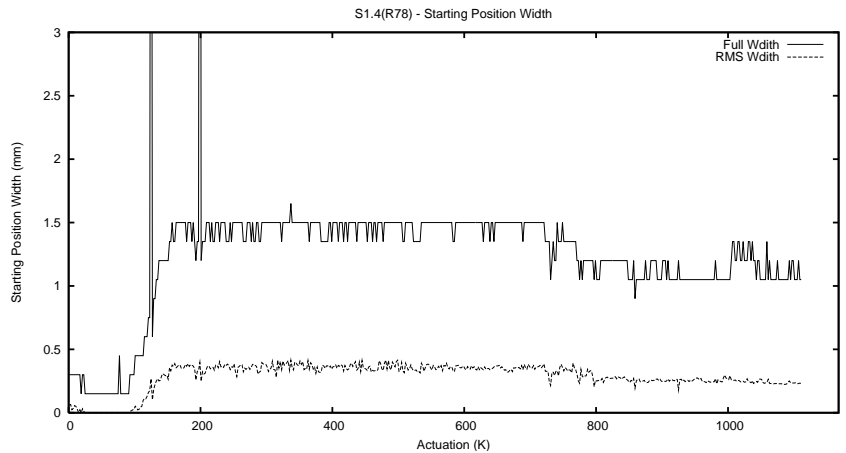

Target Performance Report - S1.4

Report Generated: May 6, 2013,

Last Actuation: 06/05/13 10:03:09

1 Operation Summary

	Last Shift	Total
Actuations:	65.5K	1112.2K
Quadrature Count errors:	0	0
Fiber ADC errors:	0	15
BPS errors (during actuation):	0	5
(R78) Gaps > 3s & < 10s:	0	15
(R78) Gaps > 10s:	2	24
(R78) SP2 Corrections:	4	259
(R78) Capture Over/Under shoots:	2524/50	30647/30523

2 Mechanical Performance

Starting position for the last 2000 actuations.

Starting position width over time.

Acceleration for the last 2000 actuations.

Acceleration over time. Normalised to a temperature 45C using the temperature data collected by the system.