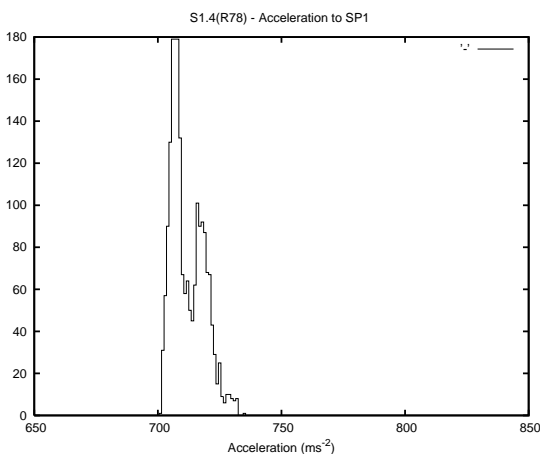

Target Performance Report - S1.4

Report Generated: May 6, 2013,

Last Actuation: 06/05/13 10:03:09

1 Operation Summary

	Last Shift	Total
Actuations:	65.5K	1112.2K
Quadrature Count errors:	0	0
Fiber ADC errors:	0	15
BPS errors (during actuation):	0	5
(R78) Gaps > 3s & < 10s:	0	15
(R78) Gaps > 10s:	2	24
(R78) SP2 Corrections:	4	259
(R78) Capture Over/Under shoots:	2524/50	30647/30523

2 Mechanical Performance

Starting position for the last 2000 actuations.

Starting position width over time.

Acceleration for the last 2000 actuations.

Acceleration over time. Normalised to a temperature 45C using the temperature data collected by the system.