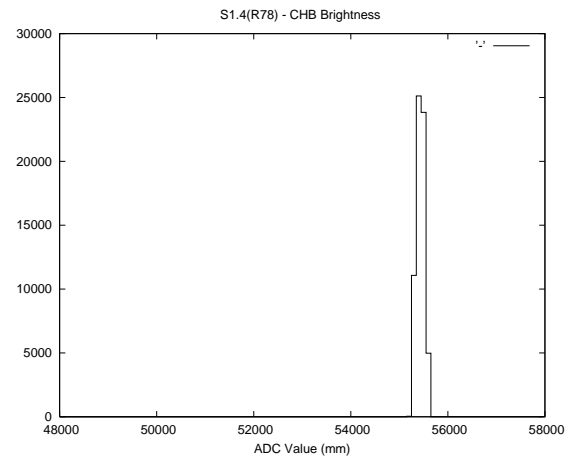

Target Performance Report - S1.4

Report Generated: May 6, 2013,

Last Actuation: 06/05/13 10:03:09

1 Operation Summary

	Last Shift	Total
Actuations:	65.5K	1112.2K
Quadrature Count errors:	0	0
Fiber ADC errors:	0	15
BPS errors (during actuation):	0	5
(R78) Gaps > 3s & < 10s:	0	15
(R78) Gaps > 10s:	2	24
(R78) SP2 Corrections:	4	259
(R78) Capture Over/Under shoots:	2524/50	30647/30523

2 Mechanical Performance

Starting position for the last 2000 actuations.

Starting position width over time.

Acceleration for the last 2000 actuations.

Acceleration over time. Normalised to a temperature 45C using the temperature data collected by the system.

3 Optical Performance

4 BPS Check