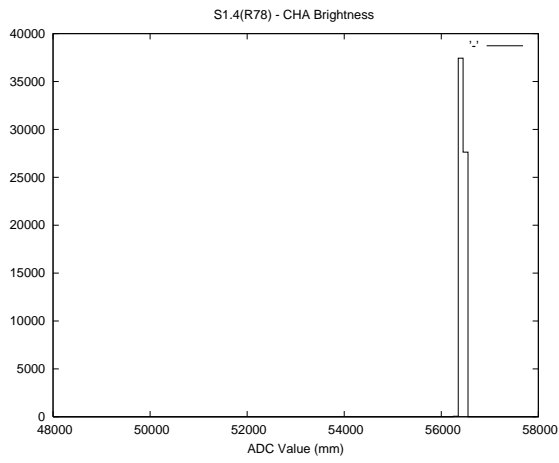

Target Performance Report - S1.4

Report Generated: May 6, 2013,

Last Actuation: 06/05/13 10:03:09

1 Operation Summary

	Last Shift	Total
Actuations:	65.5K	1112.2K
Quadrature Count errors:	0	0
Fiber ADC errors:	0	15
BPS errors (during actuation):	0	5
(R78) Gaps > 3s & < 10s:	0	15
(R78) Gaps > 10s:	2	24
(R78) SP2 Corrections:	4	259
(R78) Capture Over/Under shoots:	2524/50	30647/30523

2 Mechanical Performance

Starting position for the last 2000 actuations.

Starting position width over time.

Acceleration for the last 2000 actuations.

Acceleration over time. Normalised to a temperature 45C using the temperature data collected by the system.

3 Optical Performance

4 BPS Check