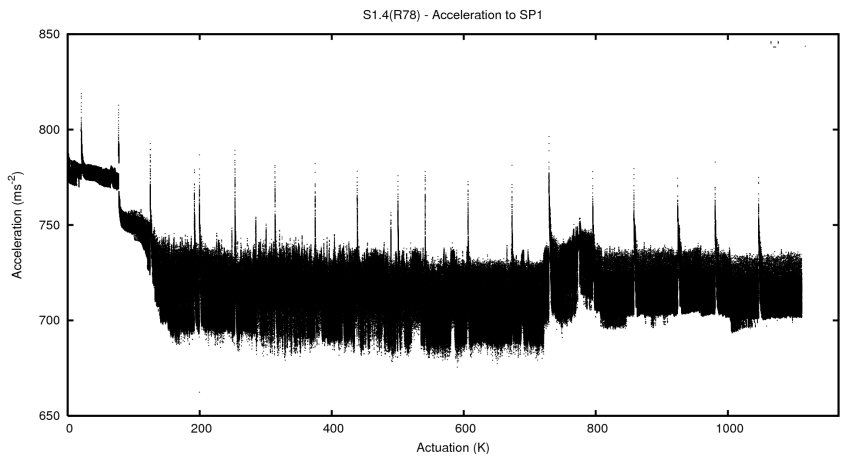

Target Performance Report - S1.4

Report Generated: May 6, 2013,

Last Actuation: 06/05/13 10:03:09

1 Operation Summary

	Last Shift	Total
Actuations:	65.5K	1112.2K
Quadrature Count errors:	0	0
Fiber ADC errors:	0	15
BPS errors (during actuation):	0	5
(R78) Gaps > 3s & < 10s:	0	15
(R78) Gaps > 10s:	2	24
(R78) SP2 Corrections:	4	259
(R78) Capture Over/Under shoots:	2524/50	30647/30523

2 Mechanical Performance

Starting position for the last 2000 actuations.

Starting position width over time.

Acceleration for the last 2000 actuations.

Acceleration over time. Normalised to a temperature 45C using the temperature data collected by the system.

3 Optical Performance

4 BPS Check