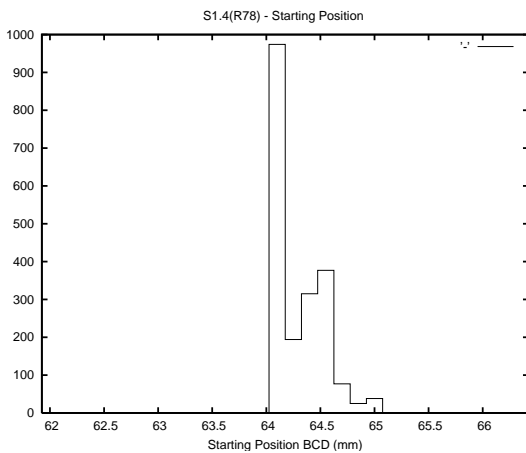

Target Performance Report - S1.4

Report Generated: May 6, 2013,

Last Actuation: 06/05/13 10:03:09

1 Operation Summary

	Last Shift	Total
Actuations:	65.5K	1112.2K
Quadrature Count errors:	0	0
Fiber ADC errors:	0	15
BPS errors (during actuation):	0	5
(R78) Gaps > 3s & < 10s:	0	15
(R78) Gaps > 10s:	2	24
(R78) SP2 Corrections:	4	259
(R78) Capture Over/Under shoots:	2524/50	30647/30523

2 Mechanical Performance

Starting position for the last 2000 actuations.

Starting position width over time.

Acceleration for the last 2000 actuations.

Acceleration over time. Normalised to a temperature 45C using the temperature data collected by the system.

3 Optical Performance

4 BPS Check