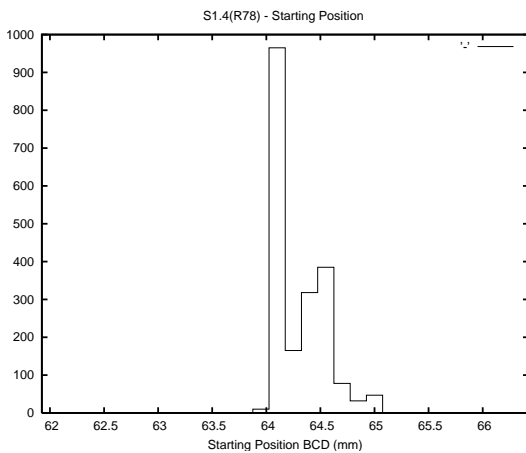

Target Performance Report - S1.4

Report Generated: May 5, 2013,

Last Actuation: 05/05/13 10:03:16

1 Operation Summary

	Last Shift	Total
Actuations:	65.8K	1046.6K
Quadrature Count errors:	0	0
Fiber ADC errors:	0	15
BPS errors (during actuation):	0	5
(R78) Gaps > 3s & < 10s:	0	15
(R78) Gaps > 10s:	2	23
(R78) SP2 Corrections:	5	255
(R78) Capture Over/Under shoots:	1790/21	28123/30473

2 Mechanical Performance

Starting position for the last 2000 actuations.

Starting position width over time.

Acceleration for the last 2000 actuations.

Acceleration over time. Normalised to a temperature 45C using the temperature data collected by the system.

3 Optical Performance

4 BPS Check