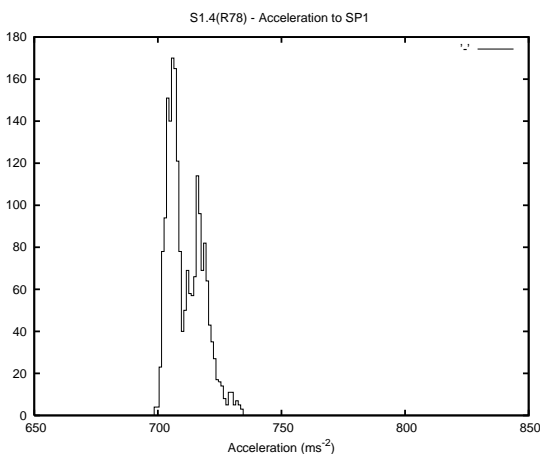

Target Performance Report - S1.4

Report Generated: May 5, 2013,

Last Actuation: 05/05/13 10:03:16

1 Operation Summary

	Last Shift	Total
Actuations:	65.8K	1046.6K
Quadrature Count errors:	0	0
Fiber ADC errors:	0	15
BPS errors (during actuation):	0	5
(R78) Gaps > 3s & < 10s:	0	15
(R78) Gaps > 10s:	2	23
(R78) SP2 Corrections:	5	255
(R78) Capture Over/Under shoots:	1790/21	28123/30473

2 Mechanical Performance

Starting position for the last 2000 actuations.

Starting position width over time.

Acceleration for the last 2000 actuations.

Acceleration over time. Normalised to a temperature 45C using the temperature data collected by the system.