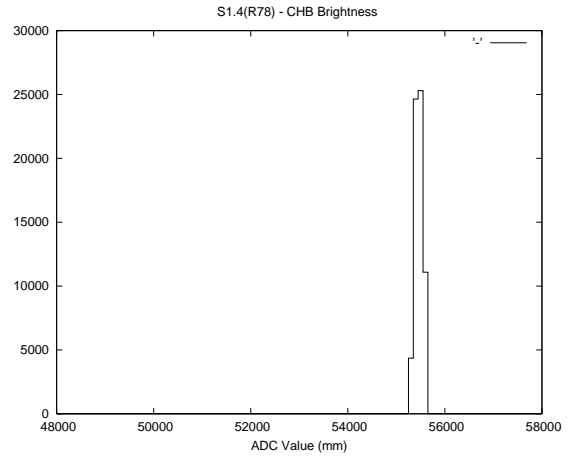

Target Performance Report - S1.4

Report Generated: May 5, 2013,

Last Actuation: 05/05/13 10:03:16

1 Operation Summary

	Last Shift	Total
Actuations:	65.8K	1046.6K
Quadrature Count errors:	0	0
Fiber ADC errors:	0	15
BPS errors (during actuation):	0	5
(R78) Gaps > 3s & < 10s:	0	15
(R78) Gaps > 10s:	2	23
(R78) SP2 Corrections:	5	255
(R78) Capture Over/Under shoots:	1790/21	28123/30473

2 Mechanical Performance

Starting position for the last 2000 actuations.

Starting position width over time.

Acceleration for the last 2000 actuations.

Acceleration over time. Normalised to a temperature 45C using the temperature data collected by the system.

3 Optical Performance

4 BPS Check