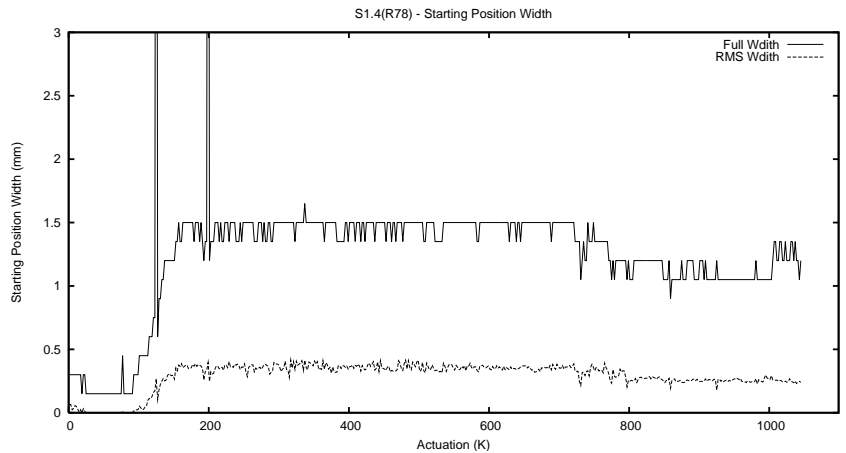

Target Performance Report - S1.4

Report Generated: May 5, 2013,

Last Actuation: 05/05/13 10:03:16

1 Operation Summary

	Last Shift	Total
Actuations:	65.8K	1046.6K
Quadrature Count errors:	0	0
Fiber ADC errors:	0	15
BPS errors (during actuation):	0	5
(R78) Gaps > 3s & < 10s:	0	15
(R78) Gaps > 10s:	2	23
(R78) SP2 Corrections:	5	255
(R78) Capture Over/Under shoots:	1790/21	28123/30473

2 Mechanical Performance

Starting position for the last 2000 actuations.

Starting position width over time.

Acceleration for the last 2000 actuations.

Acceleration over time. Normalised to a temperature 45C using the temperature data collected by the system.