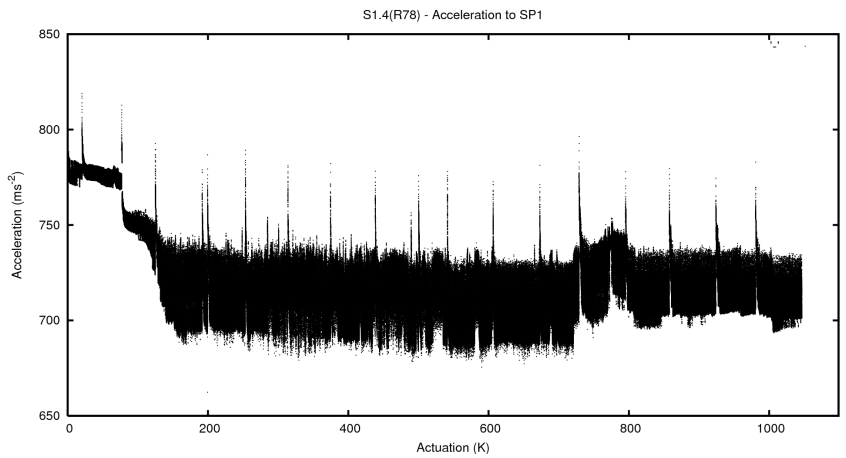

Target Performance Report - S1.4

Report Generated: May 5, 2013,

Last Actuation: 05/05/13 10:03:16

1 Operation Summary

	Last Shift	Total
Actuations:	65.8K	1046.6K
Quadrature Count errors:	0	0
Fiber ADC errors:	0	15
BPS errors (during actuation):	0	5
(R78) Gaps > 3s & < 10s:	0	15
(R78) Gaps > 10s:	2	23
(R78) SP2 Corrections:	5	255
(R78) Capture Over/Under shoots:	1790/21	28123/30473

2 Mechanical Performance

Starting position for the last 2000 actuations.

Starting position width over time.

Acceleration for the last 2000 actuations.

Acceleration over time. Normalised to a temperature 45C using the temperature data collected by the system.

3 Optical Performance

4 BPS Check