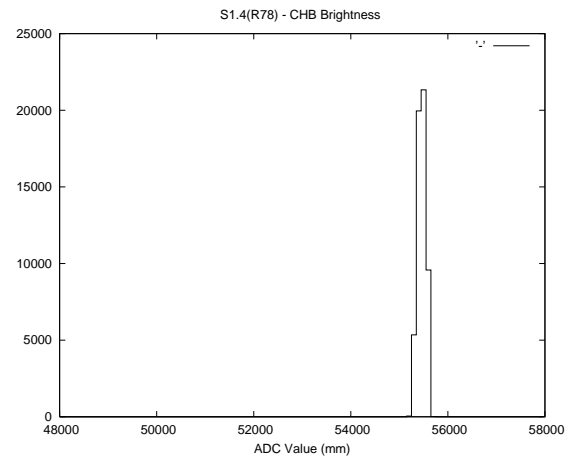

Target Performance Report - S1.4

Report Generated: May 4, 2013,

Last Actuation: 04/05/13 09:59:48

1 Operation Summary

	Last Shift	Total
Actuations:	56.7K	980.8K
Quadrature Count errors:	0	0
Fiber ADC errors:	0	15
BPS errors (during actuation):	0	5
(R78) Gaps > 3s & < 10s:	0	15
(R78) Gaps > 10s:	2	22
(R78) SP2 Corrections:	6	250
(R78) Capture Over/Under shoots:	3658/33	26333/30452

2 Mechanical Performance

Starting position for the last 2000 actuations.

Starting position width over time.

Acceleration for the last 2000 actuations.

Acceleration over time. Normalised to a temperature 45C using the temperature data collected by the system.

3 Optical Performance

4 BPS Check