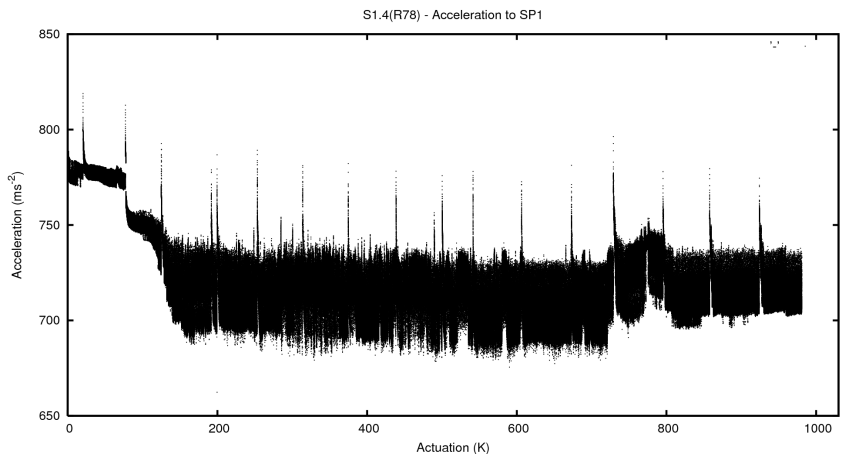

Target Performance Report - S1.4

Report Generated: May 4, 2013,

Last Actuation: 04/05/13 09:59:48

1 Operation Summary

	Last Shift	Total
Actuations:	56.7K	980.8K
Quadrature Count errors:	0	0
Fiber ADC errors:	0	15
BPS errors (during actuation):	0	5
(R78) Gaps > 3s & < 10s:	0	15
(R78) Gaps > 10s:	2	22
(R78) SP2 Corrections:	6	250
(R78) Capture Over/Under shoots:	3658/33	26333/30452

2 Mechanical Performance

Starting position for the last 2000 actuations.

Starting position width over time.

Acceleration for the last 2000 actuations.

Acceleration over time. Normalised to a temperature 45C using the temperature data collected by the system.

3 Optical Performance

4 BPS Check