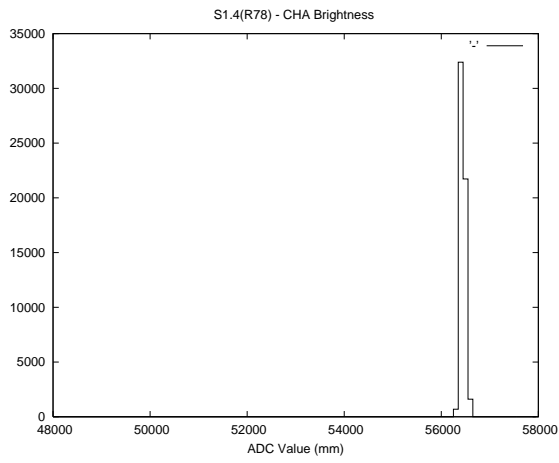

Target Performance Report - S1.4

Report Generated: May 4, 2013,

Last Actuation: 04/05/13 09:59:48

1 Operation Summary

	Last Shift	Total
Actuations:	56.7K	980.8K
Quadrature Count errors:	0	0
Fiber ADC errors:	0	15
BPS errors (during actuation):	0	5
(R78) Gaps > 3s & < 10s:	0	15
(R78) Gaps > 10s:	2	22
(R78) SP2 Corrections:	6	250
(R78) Capture Over/Under shoots:	3658/33	26333/30452

2 Mechanical Performance

Starting position for the last 2000 actuations.

Starting position width over time.

Acceleration for the last 2000 actuations.

Acceleration over time. Normalised to a temperature 45C using the temperature data collected by the system.

3 Optical Performance

4 BPS Check