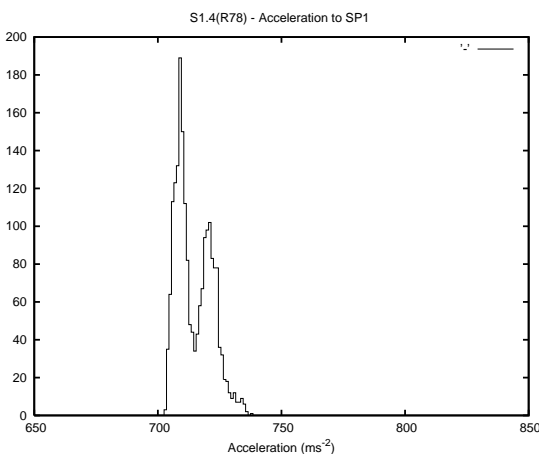

Target Performance Report - S1.4

Report Generated: May 4, 2013,

Last Actuation: 04/05/13 09:59:48

1 Operation Summary

	Last Shift	Total
Actuations:	56.7K	980.8K
Quadrature Count errors:	0	0
Fiber ADC errors:	0	15
BPS errors (during actuation):	0	5
(R78) Gaps > 3s & < 10s:	0	15
(R78) Gaps > 10s:	2	22
(R78) SP2 Corrections:	6	250
(R78) Capture Over/Under shoots:	3658/33	26333/30452

2 Mechanical Performance

Starting position for the last 2000 actuations.

Starting position width over time.

Acceleration for the last 2000 actuations.

Acceleration over time. Normalised to a temperature 45C using the temperature data collected by the system.