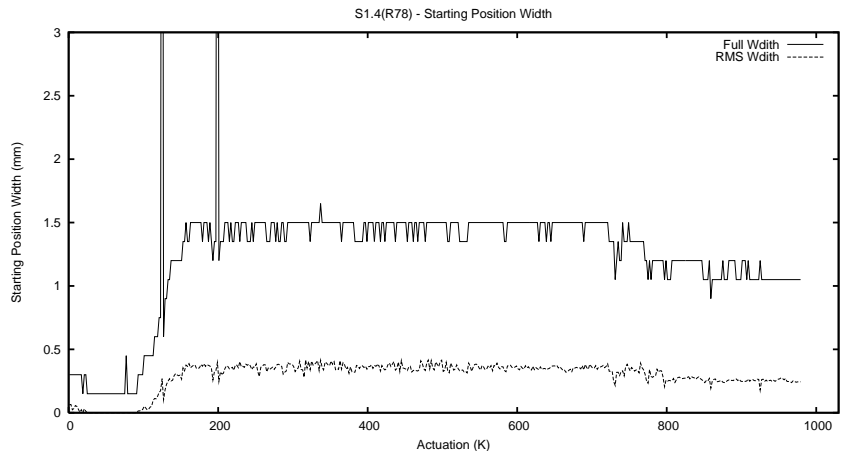

Target Performance Report - S1.4

Report Generated: May 4, 2013,

Last Actuation: 04/05/13 09:59:48

1 Operation Summary

	Last Shift	Total
Actuations:	56.7K	980.8K
Quadrature Count errors:	0	0
Fiber ADC errors:	0	15
BPS errors (during actuation):	0	5
(R78) Gaps > 3s & < 10s:	0	15
(R78) Gaps > 10s:	2	22
(R78) SP2 Corrections:	6	250
(R78) Capture Over/Under shoots:	3658/33	26333/30452

2 Mechanical Performance

Starting position for the last 2000 actuations.

Starting position width over time.

Acceleration for the last 2000 actuations.

Acceleration over time. Normalised to a temperature 45C using the temperature data collected by the system.