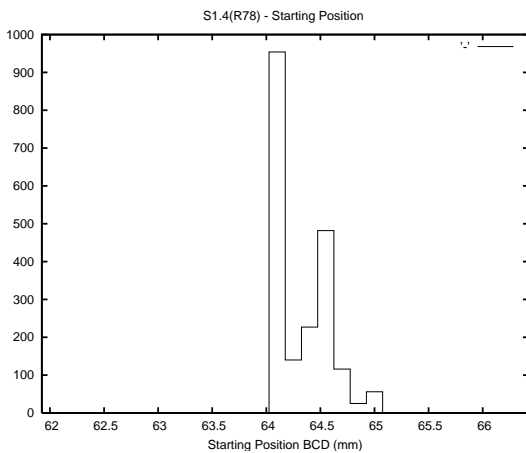

Target Performance Report - S1.4

Report Generated: May 4, 2013,

Last Actuation: 04/05/13 09:59:48

1 Operation Summary

	Last Shift	Total
Actuations:	56.7K	980.8K
Quadrature Count errors:	0	0
Fiber ADC errors:	0	15
BPS errors (during actuation):	0	5
(R78) Gaps > 3s & < 10s:	0	15
(R78) Gaps > 10s:	2	22
(R78) SP2 Corrections:	6	250
(R78) Capture Over/Under shoots:	3658/33	26333/30452

2 Mechanical Performance

Starting position for the last 2000 actuations.

Starting position width over time.

Acceleration for the last 2000 actuations.

Acceleration over time. Normalised to a temperature 45C using the temperature data collected by the system.

3 Optical Performance

4 BPS Check