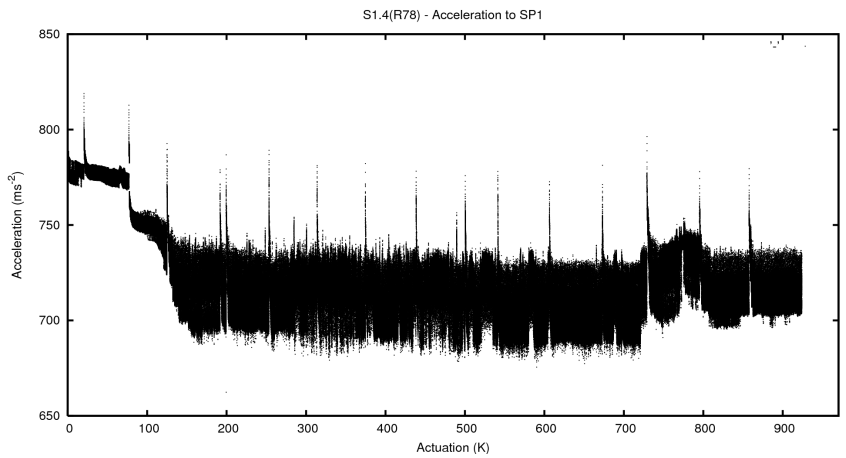

## 2 Mechanical Performance

Starting position for the last 2000 actuations.

Starting position width over time.

Acceleration for the last 2000 actuations.

Acceleration over time. Normalised to a temperature 45C using the temperature data collected by the system.

### 3 Optical Performance