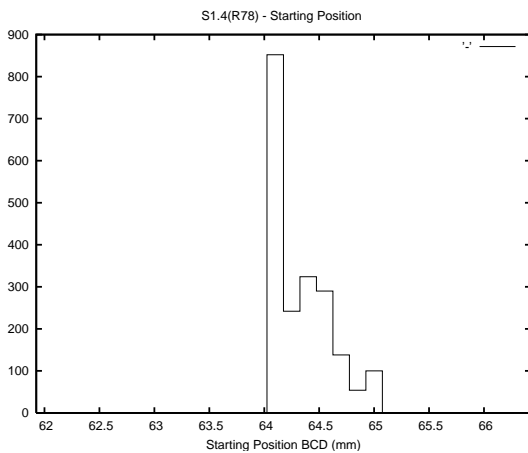

## 1 Operation Summary

	Last Shift	Total
Actuations:	66.4K	924.1K
Quadrature Count errors:	0	0
Fiber ADC errors:	0	15
BPS errors (during actuation):	0	5
(R78) Gaps > 3s & < 10s:	0	15
(R78) Gaps > 10s:	2	21
(R78) SP2 Corrections:	5	244
(R78) Capture Over/Under shoots:	5451/17	22675/30419

## 2 Mechanical Performance

Starting position for the last 2000 actuations.

Starting position width over time.

Acceleration for the last 2000 actuations.

Acceleration over time. Normalised to a temperature 45C using the temperature data collected by the system.

### 3 Optical Performance