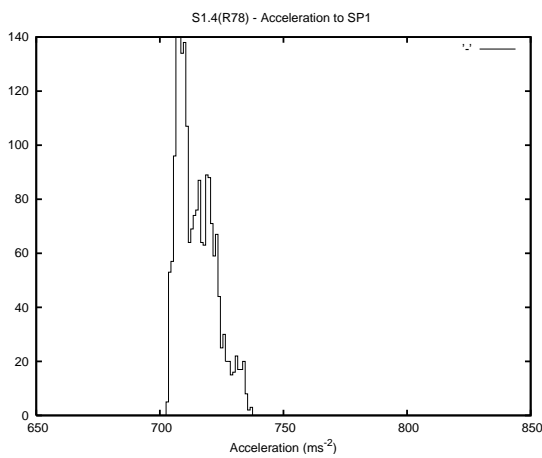

## 1 Operation Summary

	Last Shift	Total
Actuations:	66.4K	924.1K
Quadrature Count errors:	0	0
Fiber ADC errors:	0	15
BPS errors (during actuation):	0	5
(R78) Gaps > 3s & < 10s:	0	15
(R78) Gaps > 10s:	2	21
(R78) SP2 Corrections:	5	244
(R78) Capture Over/Under shoots:	5451/17	22675/30419

## 2 Mechanical Performance

Starting position for the last 2000 actuations.

Starting position width over time.

Acceleration for the last 2000 actuations.

Acceleration over time. Normalised to a temperature 45C using the temperature data collected by the system.