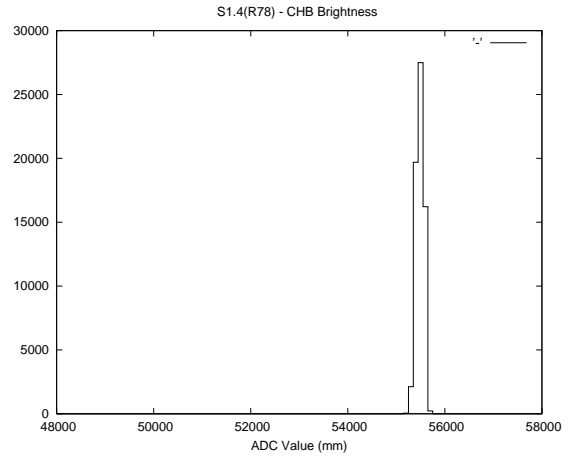

## 2 Mechanical Performance

Starting position for the last 2000 actuations.

Starting position width over time.

Acceleration for the last 2000 actuations.

Acceleration over time. Normalised to a temperature 45C using the temperature data collected by the system.

### 3 Optical Performance