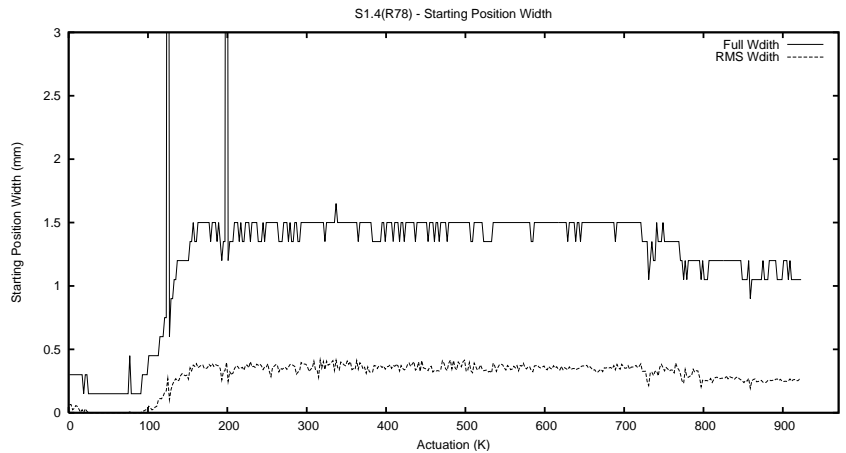

## 1 Operation Summary

	Last Shift	Total
Actuations:	66.4K	924.1K
Quadrature Count errors:	0	0
Fiber ADC errors:	0	15
BPS errors (during actuation):	0	5
(R78) Gaps > 3s & < 10s:	0	15
(R78) Gaps > 10s:	2	21
(R78) SP2 Corrections:	5	244
(R78) Capture Over/Under shoots:	5451/17	22675/30419

## 2 Mechanical Performance

Starting position for the last 2000 actuations.

Starting position width over time.

Acceleration for the last 2000 actuations.

Acceleration over time. Normalised to a temperature 45C using the temperature data collected by the system.