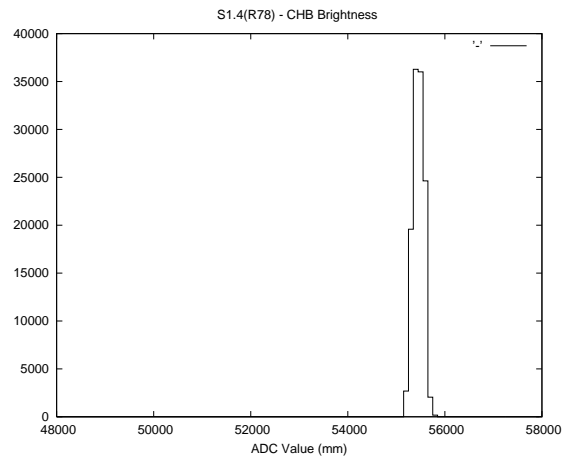

Target Performance Report - S1.4

Report Generated: May 1, 2013,

Last Actuation: 01/05/13 09:55:48

1 Operation Summary

	Last Shift	Total
Actuations:	122.3K	795.4K
Quadrature Count errors:	0	0
Fiber ADC errors:	0	15
BPS errors (during actuation):	0	5
(R78) Gaps > 3s & < 10s:	0	15
(R78) Gaps > 10s:	4	19
(R78) SP2 Corrections:	29	234
(R78) Capture Over/Under shoots:	1647/4226	13070/30360

2 Mechanical Performance

Starting position for the last 2000 actuations.

Starting position width over time.

Acceleration for the last 2000 actuations.

Acceleration over time. Normalised to a temperature 45C using the temperature data collected by the system.

3 Optical Performance

4 BPS Check