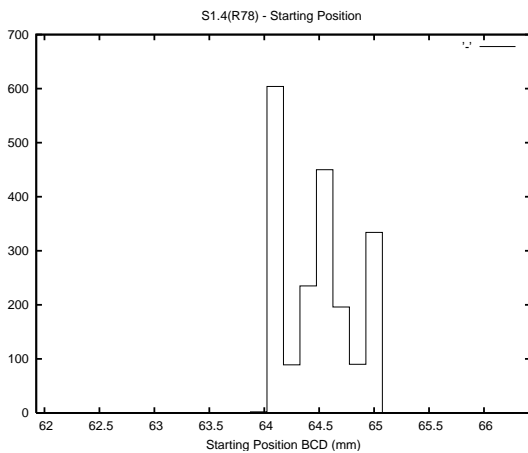

Target Performance Report - S1.4

Report Generated: May 1, 2013,

Last Actuation: 01/05/13 09:55:48

1 Operation Summary

	Last Shift	Total
Actuations:	122.3K	795.4K
Quadrature Count errors:	0	0
Fiber ADC errors:	0	15
BPS errors (during actuation):	0	5
(R78) Gaps > 3s & < 10s:	0	15
(R78) Gaps > 10s:	4	19
(R78) SP2 Corrections:	29	234
(R78) Capture Over/Under shoots:	1647/4226	13070/30360

2 Mechanical Performance

Starting position for the last 2000 actuations.

Starting position width over time.

Acceleration for the last 2000 actuations.

Acceleration over time. Normalised to a temperature 45C using the temperature data collected by the system.

3 Optical Performance

4 BPS Check