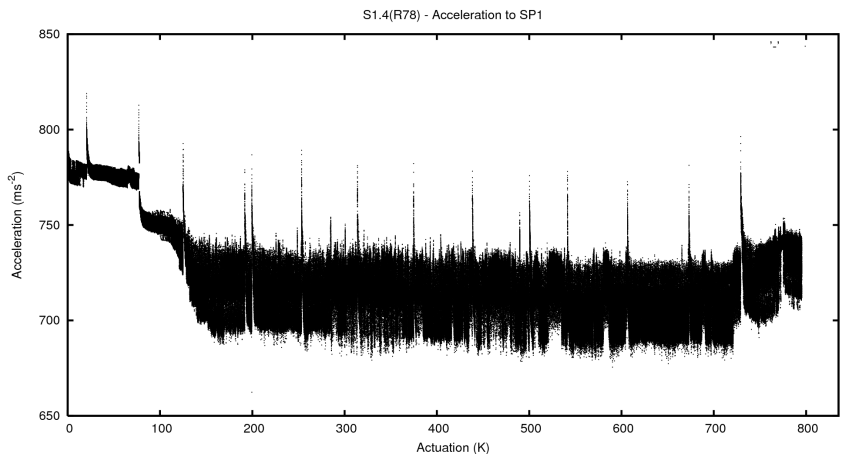

Target Performance Report - S1.4

Report Generated: May 1, 2013,

Last Actuation: 01/05/13 09:55:48

1 Operation Summary

	Last Shift	Total
Actuations:	122.3K	795.4K
Quadrature Count errors:	0	0
Fiber ADC errors:	0	15
BPS errors (during actuation):	0	5
(R78) Gaps > 3s & < 10s:	0	15
(R78) Gaps > 10s:	4	19
(R78) SP2 Corrections:	29	234
(R78) Capture Over/Under shoots:	1647/4226	13070/30360

2 Mechanical Performance

Starting position for the last 2000 actuations.

Starting position width over time.

Acceleration for the last 2000 actuations.

Acceleration over time. Normalised to a temperature 45C using the temperature data collected by the system.

3 Optical Performance

4 BPS Check