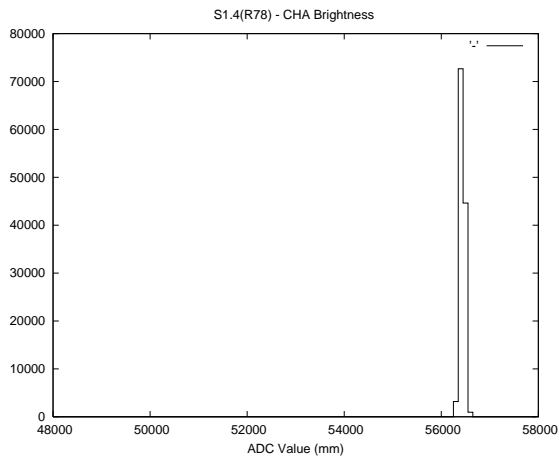

Target Performance Report - S1.4

Report Generated: May 1, 2013,

Last Actuation: 01/05/13 09:55:48

1 Operation Summary

	Last Shift	Total
Actuations:	122.3K	795.4K
Quadrature Count errors:	0	0
Fiber ADC errors:	0	15
BPS errors (during actuation):	0	5
(R78) Gaps > 3s & < 10s:	0	15
(R78) Gaps > 10s:	4	19
(R78) SP2 Corrections:	29	234
(R78) Capture Over/Under shoots:	1647/4226	13070/30360

2 Mechanical Performance

Starting position for the last 2000 actuations.

Starting position width over time.

Acceleration for the last 2000 actuations.

Acceleration over time. Normalised to a temperature 45C using the temperature data collected by the system.

3 Optical Performance

4 BPS Check