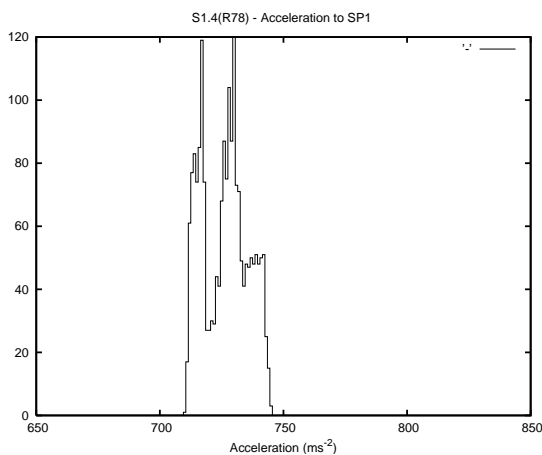

Target Performance Report - S1.4

Report Generated: May 1, 2013,

Last Actuation: 01/05/13 09:55:48

1 Operation Summary

	Last Shift	Total
Actuations:	122.3K	795.4K
Quadrature Count errors:	0	0
Fiber ADC errors:	0	15
BPS errors (during actuation):	0	5
(R78) Gaps > 3s & < 10s:	0	15
(R78) Gaps > 10s:	4	19
(R78) SP2 Corrections:	29	234
(R78) Capture Over/Under shoots:	1647/4226	13070/30360

2 Mechanical Performance

Starting position for the last 2000 actuations.

Starting position width over time.

Acceleration for the last 2000 actuations.

Acceleration over time. Normalised to a temperature 45C using the temperature data collected by the system.