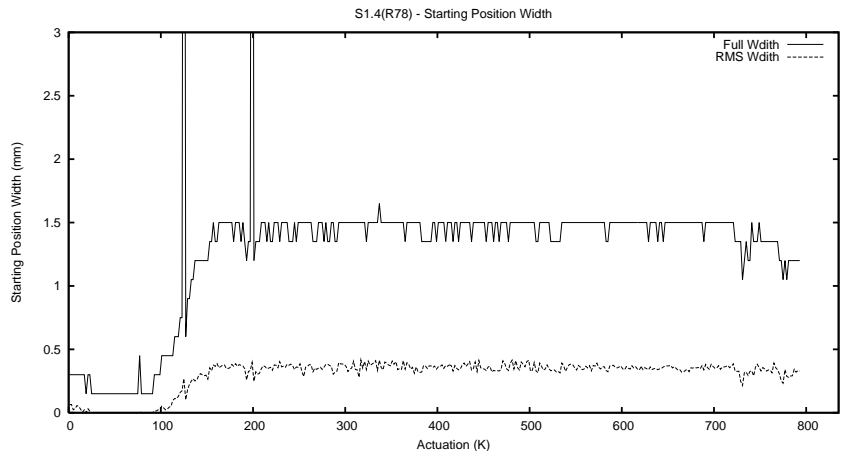

Target Performance Report - S1.4

Report Generated: May 1, 2013,

Last Actuation: 01/05/13 09:55:48

1 Operation Summary

	Last Shift	Total
Actuations:	122.3K	795.4K
Quadrature Count errors:	0	0
Fiber ADC errors:	0	15
BPS errors (during actuation):	0	5
(R78) Gaps > 3s & < 10s:	0	15
(R78) Gaps > 10s:	4	19
(R78) SP2 Corrections:	29	234
(R78) Capture Over/Under shoots:	1647/4226	13070/30360

2 Mechanical Performance

Starting position for the last 2000 actuations.

Starting position width over time.

Acceleration for the last 2000 actuations.

Acceleration over time. Normalised to a temperature 45C using the temperature data collected by the system.