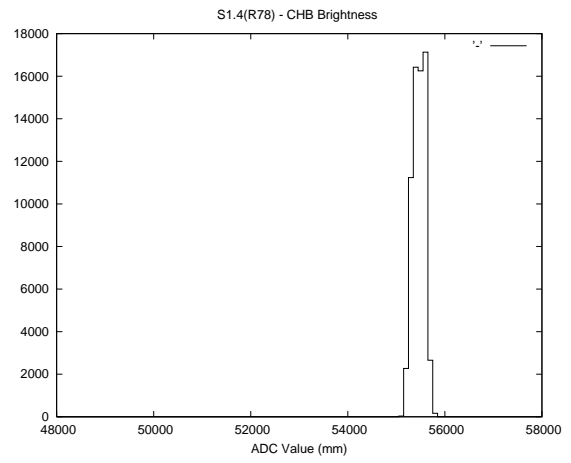

Target Performance Report - S1.4

Report Generated: April 24, 2013,

Last Actuation: 24/04/13 10:10:47

1 Operation Summary

	Last Shift	Total
Actuations:	66.6K	673.1K
Quadrature Count errors:	0	0
Fiber ADC errors:	0	15
BPS errors (during actuation):	0	5
(R78) Gaps > 3s & < 10s:	0	15
(R78) Gaps > 10s:	2	16
(R78) SP2 Corrections:	11	205
(R78) Capture Over/Under shoots:	1060/118	11423/26134

2 Mechanical Performance

Starting position for the last 2000 actuations.

Starting position width over time.

Acceleration for the last 2000 actuations.

Acceleration over time. Normalised to a temperature 45C using the temperature data collected by the system.

3 Optical Performance

4 BPS Check