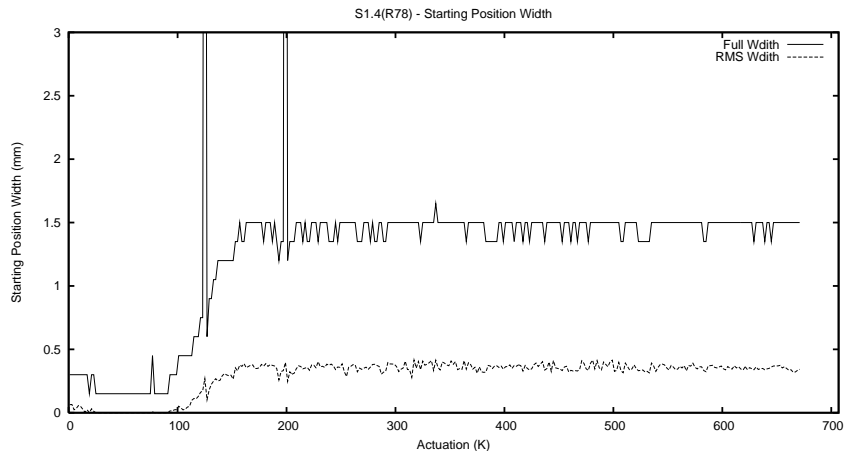

Target Performance Report - S1.4

Report Generated: April 24, 2013,

Last Actuation: 24/04/13 10:10:47

1 Operation Summary

	Last Shift	Total
Actuations:	66.6K	673.1K
Quadrature Count errors:	0	0
Fiber ADC errors:	0	15
BPS errors (during actuation):	0	5
(R78) Gaps > 3s & < 10s:	0	15
(R78) Gaps > 10s:	2	16
(R78) SP2 Corrections:	11	205
(R78) Capture Over/Under shoots:	1060/118	11423/26134

2 Mechanical Performance

Starting position for the last 2000 actuations.

Starting position width over time.

Acceleration for the last 2000 actuations.

Acceleration over time. Normalised to a temperature 45C using the temperature data collected by the system.