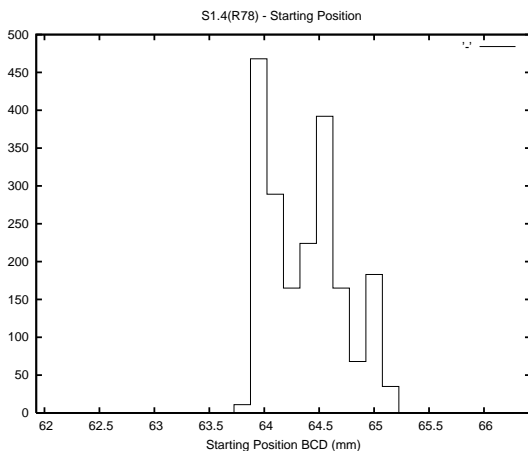

Target Performance Report - S1.4

Report Generated: April 24, 2013,

Last Actuation: 24/04/13 10:10:47

1 Operation Summary

	Last Shift	Total
Actuations:	66.6K	673.1K
Quadrature Count errors:	0	0
Fiber ADC errors:	0	15
BPS errors (during actuation):	0	5
(R78) Gaps > 3s & < 10s:	0	15
(R78) Gaps > 10s:	2	16
(R78) SP2 Corrections:	11	205
(R78) Capture Over/Under shoots:	1060/118	11423/26134

2 Mechanical Performance

Starting position for the last 2000 actuations.

Starting position width over time.

Acceleration for the last 2000 actuations.

Acceleration over time. Normalised to a temperature 45C using the temperature data collected by the system.

3 Optical Performance

4 BPS Check