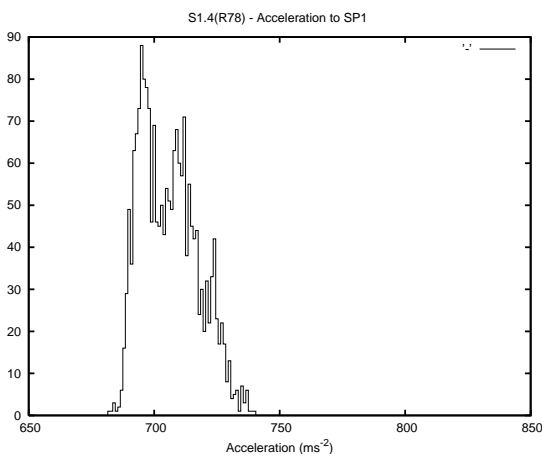

Target Performance Report - S1.4

Report Generated: April 24, 2013,

Last Actuation: 24/04/13 10:10:47

1 Operation Summary

	Last Shift	Total
Actuations:	66.6K	673.1K
Quadrature Count errors:	0	0
Fiber ADC errors:	0	15
BPS errors (during actuation):	0	5
(R78) Gaps > 3s & < 10s:	0	15
(R78) Gaps > 10s:	2	16
(R78) SP2 Corrections:	11	205
(R78) Capture Over/Under shoots:	1060/118	11423/26134

2 Mechanical Performance

Starting position for the last 2000 actuations.

Starting position width over time.

Acceleration for the last 2000 actuations.

Acceleration over time. Normalised to a temperature 45C using the temperature data collected by the system.