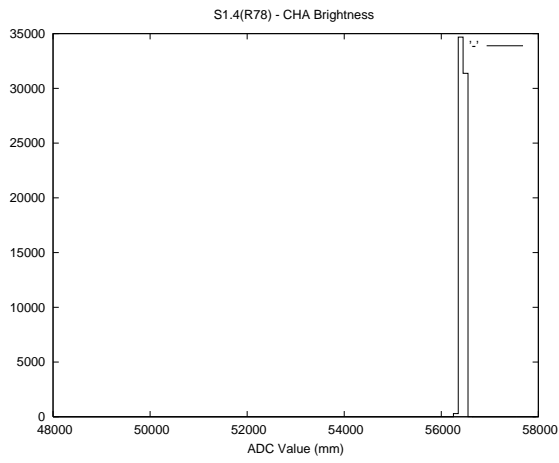

Target Performance Report - S1.4

Report Generated: April 24, 2013,

Last Actuation: 24/04/13 10:10:47

1 Operation Summary

	Last Shift	Total
Actuations:	66.6K	673.1K
Quadrature Count errors:	0	0
Fiber ADC errors:	0	15
BPS errors (during actuation):	0	5
(R78) Gaps > 3s & < 10s:	0	15
(R78) Gaps > 10s:	2	16
(R78) SP2 Corrections:	11	205
(R78) Capture Over/Under shoots:	1060/118	11423/26134

2 Mechanical Performance

Starting position for the last 2000 actuations.

Starting position width over time.

Acceleration for the last 2000 actuations.

Acceleration over time. Normalised to a temperature 45C using the temperature data collected by the system.

3 Optical Performance

4 BPS Check