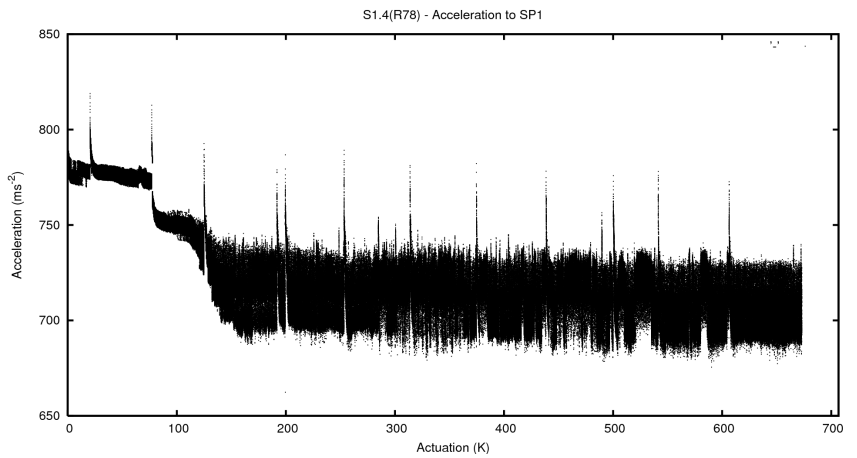

Target Performance Report - S1.4

Report Generated: April 24, 2013,

Last Actuation: 24/04/13 10:10:47

1 Operation Summary

	Last Shift	Total
Actuations:	66.6K	673.1K
Quadrature Count errors:	0	0
Fiber ADC errors:	0	15
BPS errors (during actuation):	0	5
(R78) Gaps > 3s & < 10s:	0	15
(R78) Gaps > 10s:	2	16
(R78) SP2 Corrections:	11	205
(R78) Capture Over/Under shoots:	1060/118	11423/26134

2 Mechanical Performance

Starting position for the last 2000 actuations.

Starting position width over time.

Acceleration for the last 2000 actuations.

Acceleration over time. Normalised to a temperature 45C using the temperature data collected by the system.

3 Optical Performance

4 BPS Check