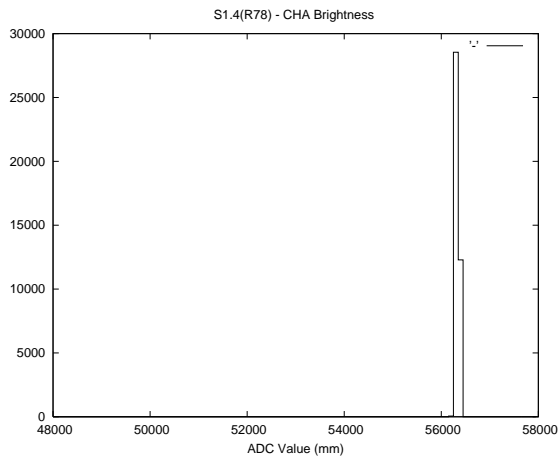

## 2 Mechanical Performance

Starting position for the last 2000 actuations.

Starting position width over time.

Acceleration for the last 2000 actuations.

Acceleration over time. Normalised to a temperature 45C using the temperature data collected by the system.

### 3 Optical Performance