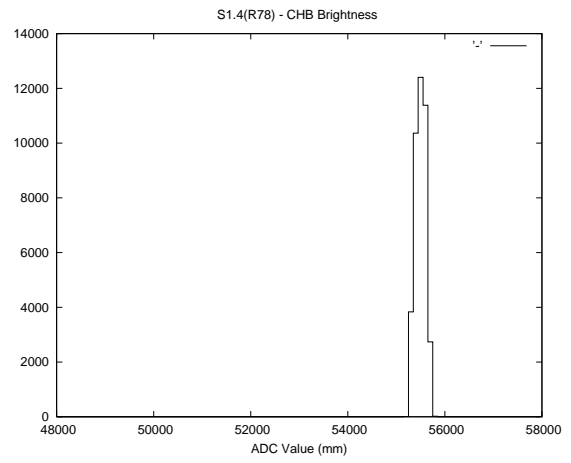

## 2 Mechanical Performance

Starting position for the last 2000 actuations.

Starting position width over time.

Acceleration for the last 2000 actuations.

Acceleration over time. Normalised to a temperature 45C using the temperature data collected by the system.

### 3 Optical Performance