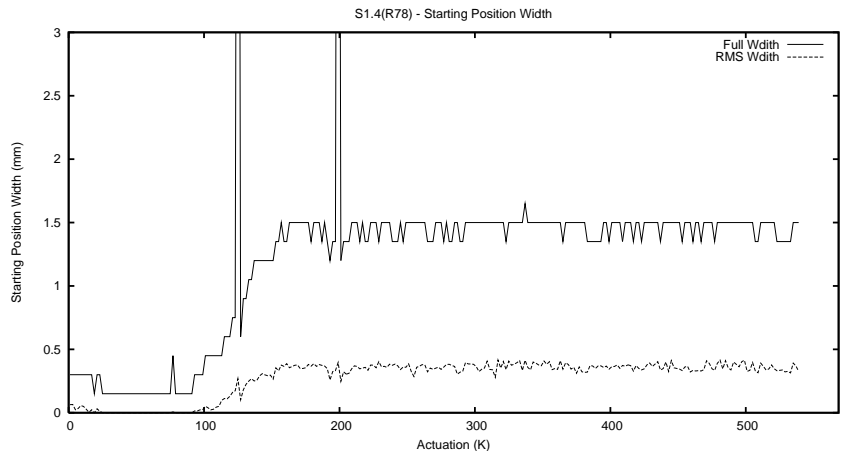

## 1 Operation Summary

	Last Shift	Total
Actuations:	41.1K	541.4K
Quadrature Count errors:	0	0
Fiber ADC errors:	0	15
BPS errors (during actuation):	0	5
(R78) Gaps > 3s & < 10s:	2	9
(R78) Gaps > 10s:	2	13
(R78) SP2 Corrections:	13	171
(R78) Capture Over/Under shoots:	866/4379	8947/23411

## 2 Mechanical Performance

Starting position for the last 2000 actuations.

Starting position width over time.

Acceleration for the last 2000 actuations.

Acceleration over time. Normalised to a temperature 45C using the temperature data collected by the system.