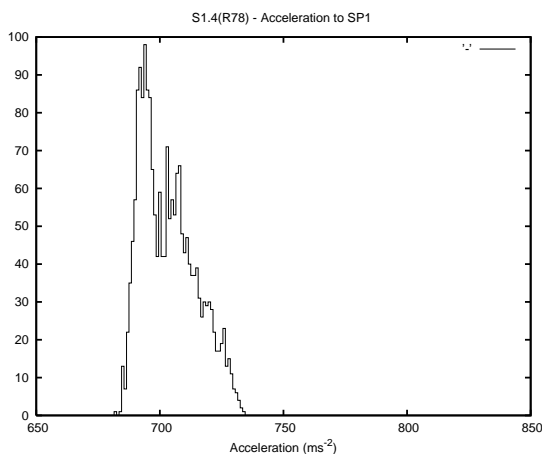

## 1 Operation Summary

	Last Shift	Total
Actuations:	41.1K	541.4K
Quadrature Count errors:	0	0
Fiber ADC errors:	0	15
BPS errors (during actuation):	0	5
(R78) Gaps > 3s & < 10s:	2	9
(R78) Gaps > 10s:	2	13
(R78) SP2 Corrections:	13	171
(R78) Capture Over/Under shoots:	866/4379	8947/23411

## 2 Mechanical Performance

Starting position for the last 2000 actuations.

Starting position width over time.

Acceleration for the last 2000 actuations.

Acceleration over time. Normalised to a temperature 45C using the temperature data collected by the system.