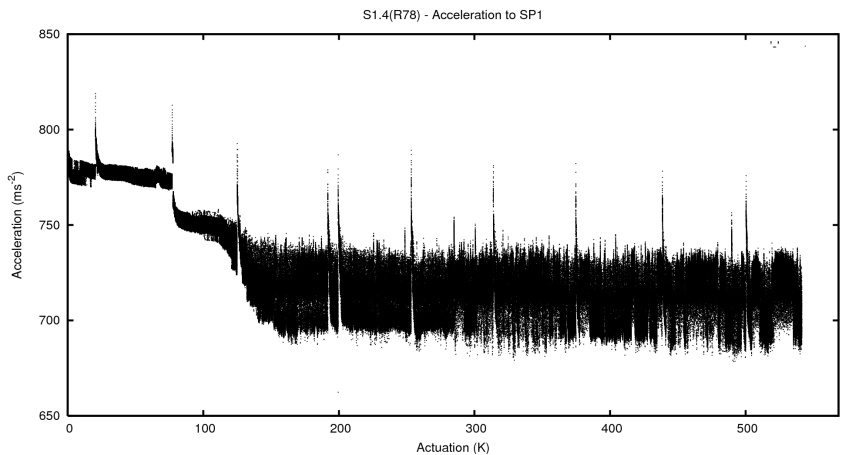

## 2 Mechanical Performance

Starting position for the last 2000 actuations.

Starting position width over time.

Acceleration for the last 2000 actuations.

Acceleration over time. Normalised to a temperature 45C using the temperature data collected by the system.

### 3 Optical Performance