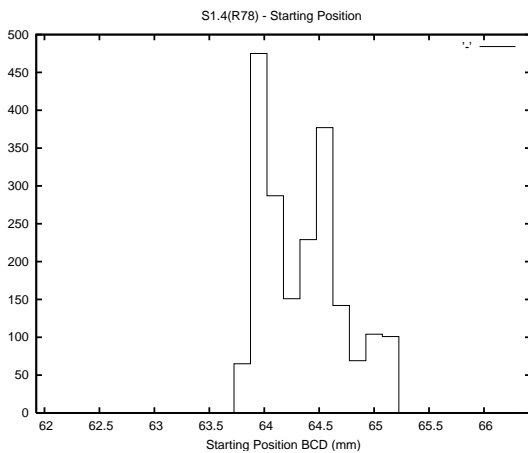

## 1 Operation Summary

	Last Shift	Total
Actuations:	41.1K	541.4K
Quadrature Count errors:	0	0
Fiber ADC errors:	0	15
BPS errors (during actuation):	0	5
(R78) Gaps > 3s & < 10s:	2	9
(R78) Gaps > 10s:	2	13
(R78) SP2 Corrections:	13	171
(R78) Capture Over/Under shoots:	866/4379	8947/23411

## 2 Mechanical Performance

Starting position for the last 2000 actuations.

Starting position width over time.

Acceleration for the last 2000 actuations.

Acceleration over time. Normalised to a temperature 45C using the temperature data collected by the system.

### 3 Optical Performance