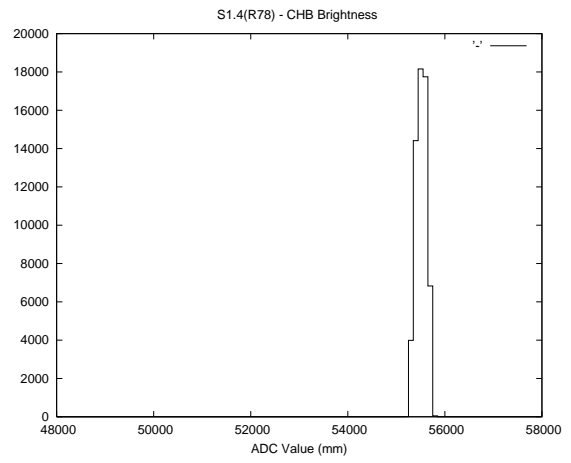

Target Performance Report - S1.4

Report Generated: April 21, 2013,

Last Actuation: 21/04/13 11:16:32

1 Operation Summary

	Last Shift	Total
Actuations:	61.7K	500.3K
Quadrature Count errors:	0	0
Fiber ADC errors:	0	15
BPS errors (during actuation):	0	5
(R78) Gaps > 3s & < 10s:	4	7
(R78) Gaps > 10s:	2	12
(R78) SP2 Corrections:	34	158
(R78) Capture Over/Under shoots:	1082/6369	8081/19032

2 Mechanical Performance

Starting position for the last 2000 actuations.

Starting position width over time.

Acceleration for the last 2000 actuations.

Acceleration over time. Normalised to a temperature 45C using the temperature data collected by the system.

3 Optical Performance

4 BPS Check