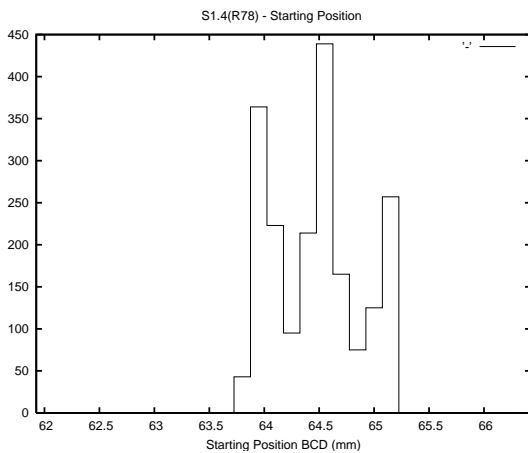

Target Performance Report - S1.4

Report Generated: April 21, 2013,

Last Actuation: 21/04/13 11:16:32

1 Operation Summary

	Last Shift	Total
Actuations:	61.7K	500.3K
Quadrature Count errors:	0	0
Fiber ADC errors:	0	15
BPS errors (during actuation):	0	5
(R78) Gaps > 3s & < 10s:	4	7
(R78) Gaps > 10s:	2	12
(R78) SP2 Corrections:	34	158
(R78) Capture Over/Under shoots:	1082/6369	8081/19032

2 Mechanical Performance

Starting position for the last 2000 actuations.

Starting position width over time.

Acceleration for the last 2000 actuations.

Acceleration over time. Normalised to a temperature 45C using the temperature data collected by the system.

3 Optical Performance

4 BPS Check