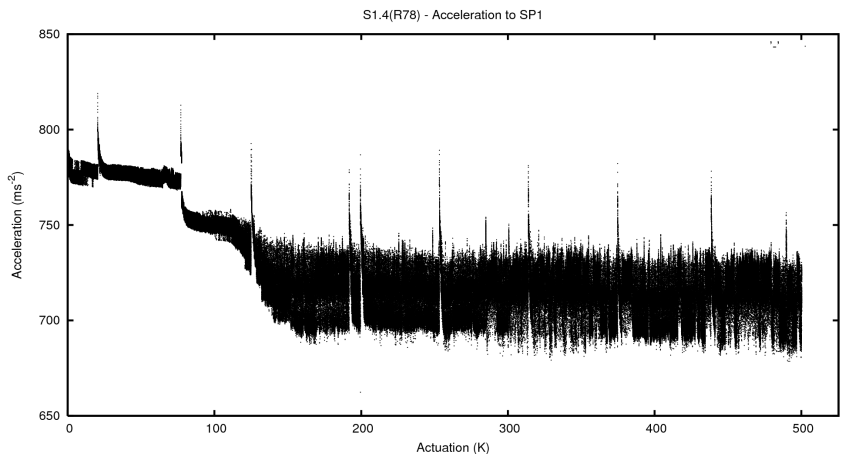

Target Performance Report - S1.4

Report Generated: April 21, 2013,

Last Actuation: 21/04/13 11:16:32

1 Operation Summary

	Last Shift	Total
Actuations:	61.7K	500.3K
Quadrature Count errors:	0	0
Fiber ADC errors:	0	15
BPS errors (during actuation):	0	5
(R78) Gaps > 3s & < 10s:	4	7
(R78) Gaps > 10s:	2	12
(R78) SP2 Corrections:	34	158
(R78) Capture Over/Under shoots:	1082/6369	8081/19032

2 Mechanical Performance

Starting position for the last 2000 actuations.

Starting position width over time.

Acceleration for the last 2000 actuations.

Acceleration over time. Normalised to a temperature 45C using the temperature data collected by the system.

3 Optical Performance

4 BPS Check