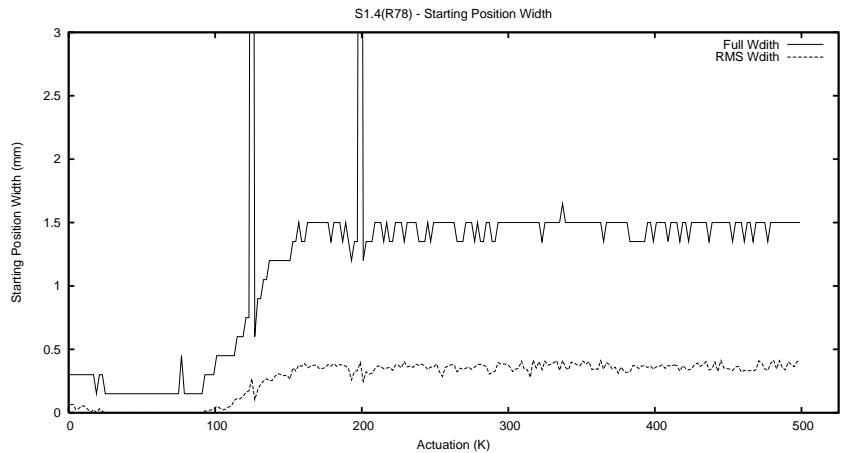

Target Performance Report - S1.4

Report Generated: April 21, 2013,

Last Actuation: 21/04/13 11:16:32

1 Operation Summary

	Last Shift	Total
Actuations:	61.7K	500.3K
Quadrature Count errors:	0	0
Fiber ADC errors:	0	15
BPS errors (during actuation):	0	5
(R78) Gaps > 3s & < 10s:	4	7
(R78) Gaps > 10s:	2	12
(R78) SP2 Corrections:	34	158
(R78) Capture Over/Under shoots:	1082/6369	8081/19032

2 Mechanical Performance

Starting position for the last 2000 actuations.

Starting position width over time.

Acceleration for the last 2000 actuations.

Acceleration over time. Normalised to a temperature 45C using the temperature data collected by the system.