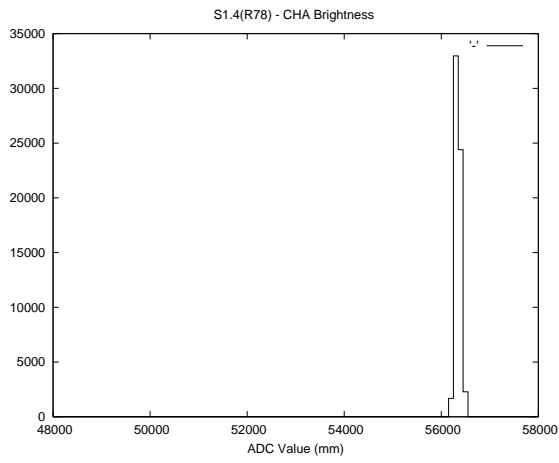

Target Performance Report - S1.4

Report Generated: April 21, 2013,

Last Actuation: 21/04/13 11:16:32

1 Operation Summary

	Last Shift	Total
Actuations:	61.7K	500.3K
Quadrature Count errors:	0	0
Fiber ADC errors:	0	15
BPS errors (during actuation):	0	5
(R78) Gaps > 3s & < 10s:	4	7
(R78) Gaps > 10s:	2	12
(R78) SP2 Corrections:	34	158
(R78) Capture Over/Under shoots:	1082/6369	8081/19032

2 Mechanical Performance

Starting position for the last 2000 actuations.

Starting position width over time.

Acceleration for the last 2000 actuations.

Acceleration over time. Normalised to a temperature 45C using the temperature data collected by the system.

3 Optical Performance

4 BPS Check