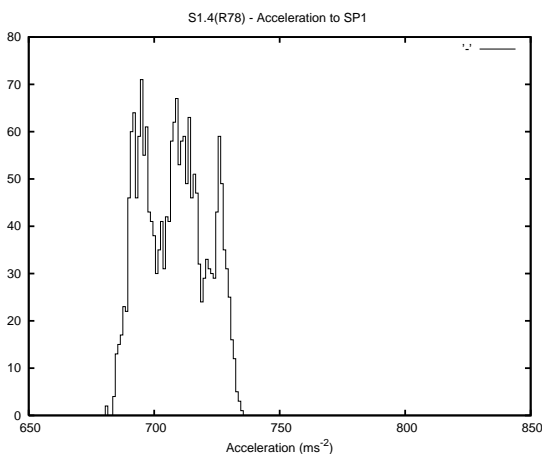

Target Performance Report - S1.4

Report Generated: April 21, 2013,

Last Actuation: 21/04/13 11:16:32

1 Operation Summary

	Last Shift	Total
Actuations:	61.7K	500.3K
Quadrature Count errors:	0	0
Fiber ADC errors:	0	15
BPS errors (during actuation):	0	5
(R78) Gaps > 3s & < 10s:	4	7
(R78) Gaps > 10s:	2	12
(R78) SP2 Corrections:	34	158
(R78) Capture Over/Under shoots:	1082/6369	8081/19032

2 Mechanical Performance

Starting position for the last 2000 actuations.

Starting position width over time.

Acceleration for the last 2000 actuations.

Acceleration over time. Normalised to a temperature 45C using the temperature data collected by the system.

3 Optical Performance

4 BPS Check