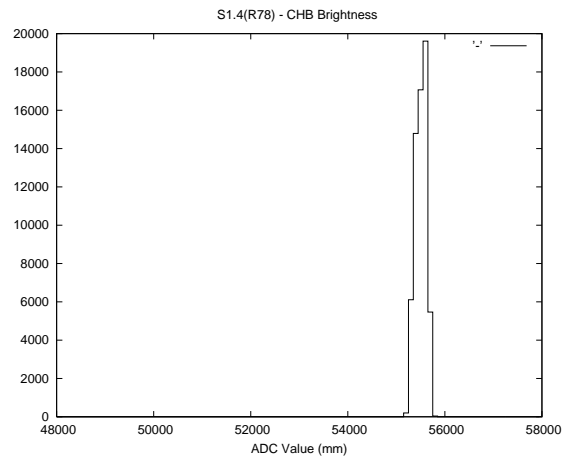

2 Mechanical Performance

Starting position for the last 2000 actuations.

Starting position width over time.

Acceleration for the last 2000 actuations.

Acceleration over time. Normalised to a temperature 45C using the temperature data collected by the system.

3 Optical Performance

4 BPS Check