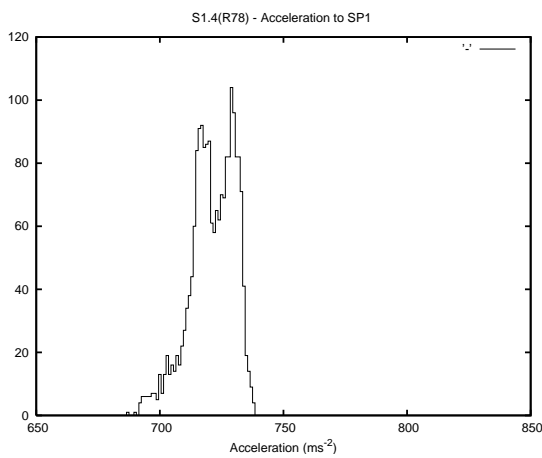

Target Performance Report - S1.4

Report Generated: April 20, 2013,

Last Actuation: 20/04/13 10:20:16

1 Operation Summary

	Last Shift	Total
Actuations:	63.8K	438.6K
Quadrature Count errors:	0	0
Fiber ADC errors:	0	15
BPS errors (during actuation):	0	5
(R78) Gaps > 3s & < 10s:	0	3
(R78) Gaps > 10s:	2	11
(R78) SP2 Corrections:	25	124
(R78) Capture Over/Under shoots:	1349/3686	6999/12664

2 Mechanical Performance

Starting position for the last 2000 actuations.

Starting position width over time.

Acceleration for the last 2000 actuations.

Acceleration over time. Normalised to a temperature 45C using the temperature data collected by the system.