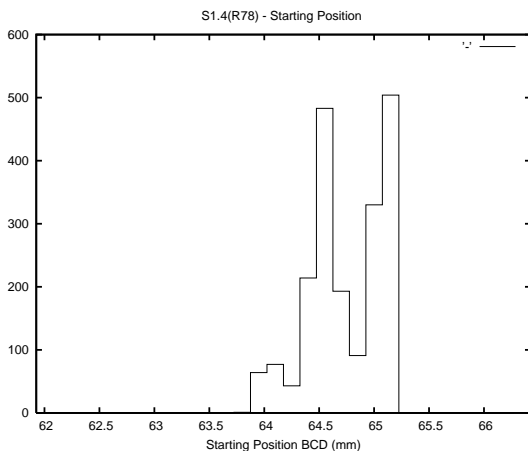

Target Performance Report - S1.4

Report Generated: April 20, 2013,

Last Actuation: 20/04/13 10:20:16

1 Operation Summary

	Last Shift	Total
Actuations:	63.8K	438.6K
Quadrature Count errors:	0	0
Fiber ADC errors:	0	15
BPS errors (during actuation):	0	5
(R78) Gaps > 3s & < 10s:	0	3
(R78) Gaps > 10s:	2	11
(R78) SP2 Corrections:	25	124
(R78) Capture Over/Under shoots:	1349/3686	6999/12664

2 Mechanical Performance

Starting position for the last 2000 actuations.

Starting position width over time.

Acceleration for the last 2000 actuations.

Acceleration over time. Normalised to a temperature 45C using the temperature data collected by the system.

3 Optical Performance

4 BPS Check