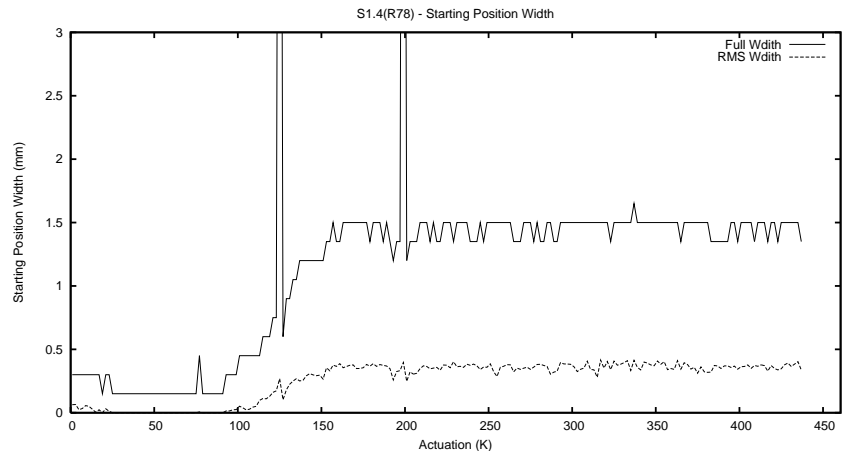

Target Performance Report - S1.4

Report Generated: April 20, 2013,

Last Actuation: 20/04/13 10:20:16

1 Operation Summary

	Last Shift	Total
Actuations:	63.8K	438.6K
Quadrature Count errors:	0	0
Fiber ADC errors:	0	15
BPS errors (during actuation):	0	5
(R78) Gaps > 3s & < 10s:	0	3
(R78) Gaps > 10s:	2	11
(R78) SP2 Corrections:	25	124
(R78) Capture Over/Under shoots:	1349/3686	6999/12664

2 Mechanical Performance

Starting position for the last 2000 actuations.

Starting position width over time.

Acceleration for the last 2000 actuations.

Acceleration over time. Normalised to a temperature 45C using the temperature data collected by the system.