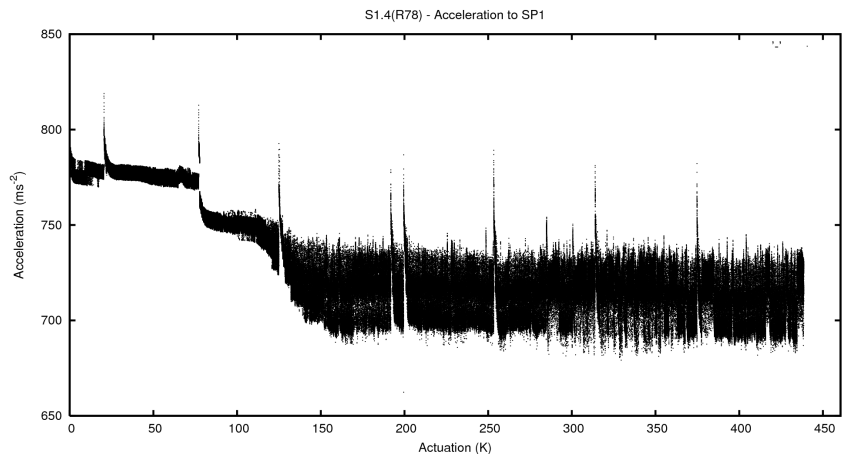

Target Performance Report - S1.4

Report Generated: April 20, 2013,

Last Actuation: 20/04/13 10:20:16

1 Operation Summary

	Last Shift	Total
Actuations:	63.8K	438.6K
Quadrature Count errors:	0	0
Fiber ADC errors:	0	15
BPS errors (during actuation):	0	5
(R78) Gaps > 3s & < 10s:	0	3
(R78) Gaps > 10s:	2	11
(R78) SP2 Corrections:	25	124
(R78) Capture Over/Under shoots:	1349/3686	6999/12664

2 Mechanical Performance

Starting position for the last 2000 actuations.

Starting position width over time.

Acceleration for the last 2000 actuations.

Acceleration over time. Normalised to a temperature 45C using the temperature data collected by the system.

3 Optical Performance

4 BPS Check