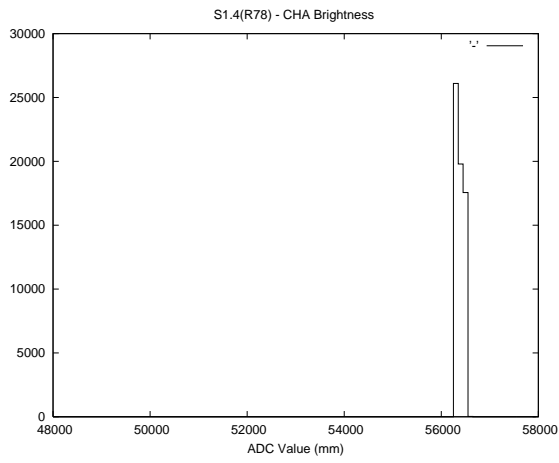

Target Performance Report - S1.4

Report Generated: April 20, 2013,

Last Actuation: 20/04/13 10:20:16

1 Operation Summary

	Last Shift	Total
Actuations:	63.8K	438.6K
Quadrature Count errors:	0	0
Fiber ADC errors:	0	15
BPS errors (during actuation):	0	5
(R78) Gaps > 3s & < 10s:	0	3
(R78) Gaps > 10s:	2	11
(R78) SP2 Corrections:	25	124
(R78) Capture Over/Under shoots:	1349/3686	6999/12664

2 Mechanical Performance

Starting position for the last 2000 actuations.

Starting position width over time.

Acceleration for the last 2000 actuations.

Acceleration over time. Normalised to a temperature 45C using the temperature data collected by the system.

3 Optical Performance

4 BPS Check