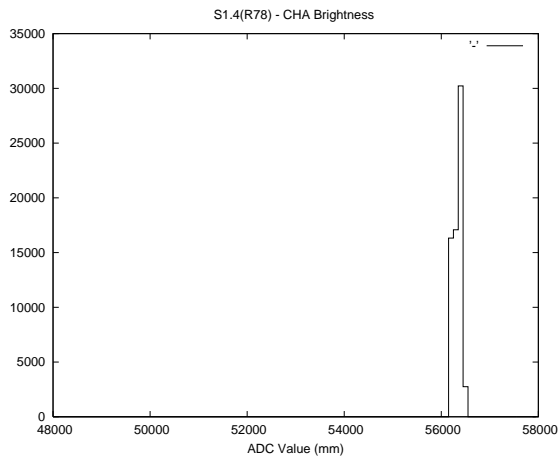

## 2 Mechanical Performance

Starting position for the last 2000 actuations.

Starting position width over time.

Acceleration for the last 2000 actuations.

Acceleration over time. Normalised to a temperature 45C using the temperature data collected by the system.

### 3 Optical Performance