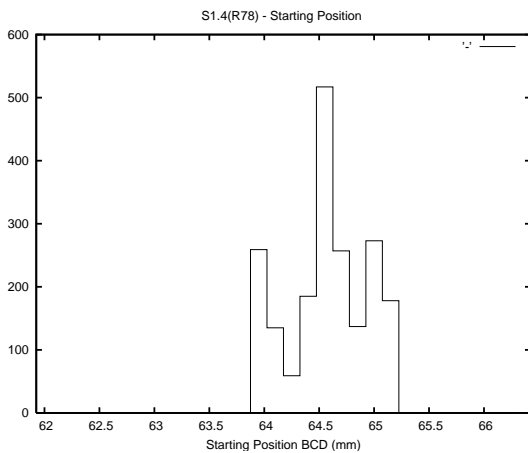

## 1 Operation Summary

	Last Shift	Total
Actuations:	66.9K	191.8K
Quadrature Count errors:	0	0
Fiber ADC errors:	6	9
BPS errors (during actuation):	2	3
(R78) Gaps > 3s & < 10s:	0	0
(R78) Gaps > 10s:	4	5
(R78) SP2 Corrections:	8	12
(R78) Capture Over/Under shoots:	1877/220	1978/281

## 2 Mechanical Performance

Starting position for the last 2000 actuations.

Starting position width over time.

Acceleration for the last 2000 actuations.

Acceleration over time. Normalised to a temperature 45C using the temperature data collected by the system.

### 3 Optical Performance