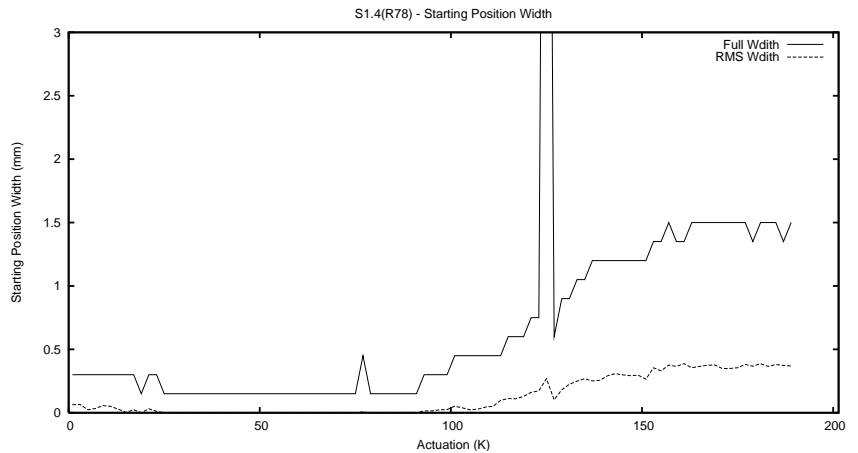

## 1 Operation Summary

	Last Shift	Total
Actuations:	66.9K	191.8K
Quadrature Count errors:	0	0
Fiber ADC errors:	6	9
BPS errors (during actuation):	2	3
(R78) Gaps > 3s & < 10s:	0	0
(R78) Gaps > 10s:	4	5
(R78) SP2 Corrections:	8	12
(R78) Capture Over/Under shoots:	1877/220	1978/281

## 2 Mechanical Performance

Starting position for the last 2000 actuations.

Starting position width over time.

Acceleration for the last 2000 actuations.

Acceleration over time. Normalised to a temperature 45C using the temperature data collected by the system.