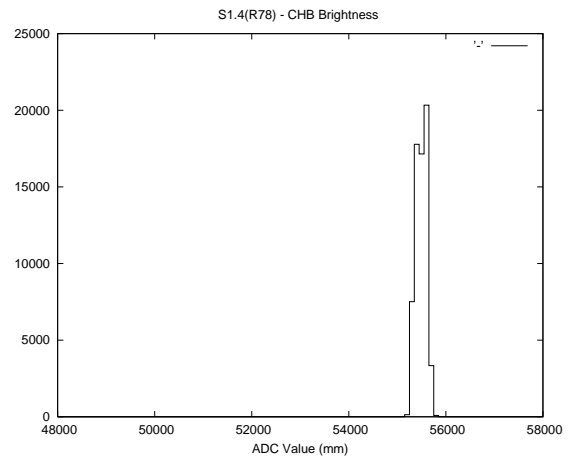

## 2 Mechanical Performance

Starting position for the last 2000 actuations.

Starting position width over time.

Acceleration for the last 2000 actuations.

Acceleration over time. Normalised to a temperature 45C using the temperature data collected by the system.

### 3 Optical Performance