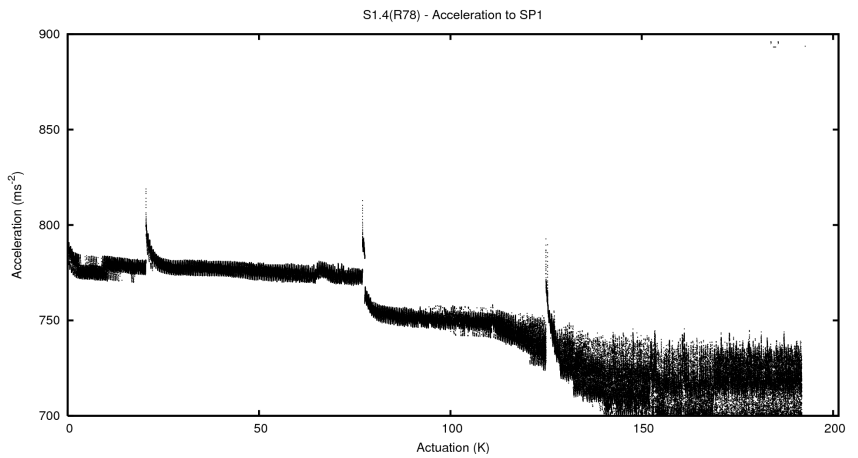

## 2 Mechanical Performance

Starting position for the last 2000 actuations.

Starting position width over time.

Acceleration for the last 2000 actuations.

Acceleration over time. Normalised to a temperature 45C using the temperature data collected by the system.

### 3 Optical Performance