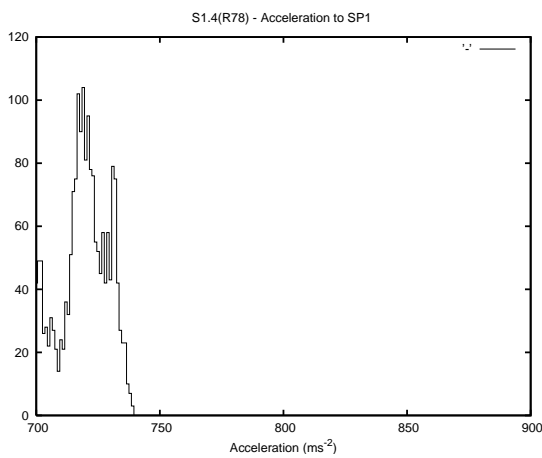

## 1 Operation Summary

	Last Shift	Total
Actuations:	66.9K	191.8K
Quadrature Count errors:	0	0
Fiber ADC errors:	6	9
BPS errors (during actuation):	2	3
(R78) Gaps > 3s & < 10s:	0	0
(R78) Gaps > 10s:	4	5
(R78) SP2 Corrections:	8	12
(R78) Capture Over/Under shoots:	1877/220	1978/281

## 2 Mechanical Performance

Starting position for the last 2000 actuations.

Starting position width over time.

Acceleration for the last 2000 actuations.

Acceleration over time. Normalised to a temperature 45C using the temperature data collected by the system.