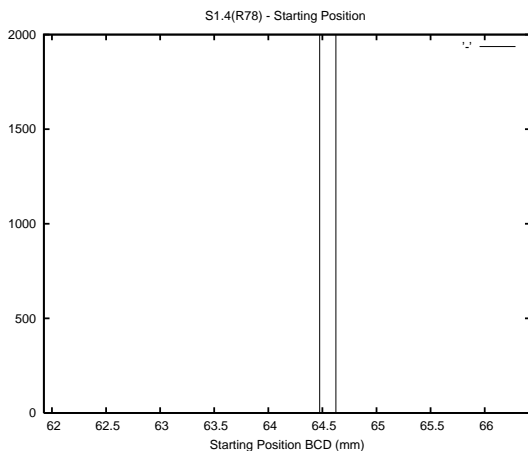

Target Performance Report - S1.4

Report Generated: April 14, 2013,

Last Actuation: 14/04/13 10:31:43

1 Operation Summary

	Last Shift	Total
Actuations:	56.3K	1910.7K
Quadrature Count errors:	0	279358
Fiber ADC errors:	0	3
BPS errors (during actuation):	0	2
(R78) Gaps > 3s & < 10s:	0	0
(R78) Gaps > 10s:	1	45
(R78) SP2 Corrections:	0	48
(R78) Capture Over/Under shoots:	0/0	52987/673

2 Mechanical Performance

Starting position for the last 2000 actuations.

Starting position width over time.

Acceleration for the last 2000 actuations.

Acceleration over time. Normalised to a temperature 45C using the temperature data collected by the system.

3 Optical Performance

4 BPS Check