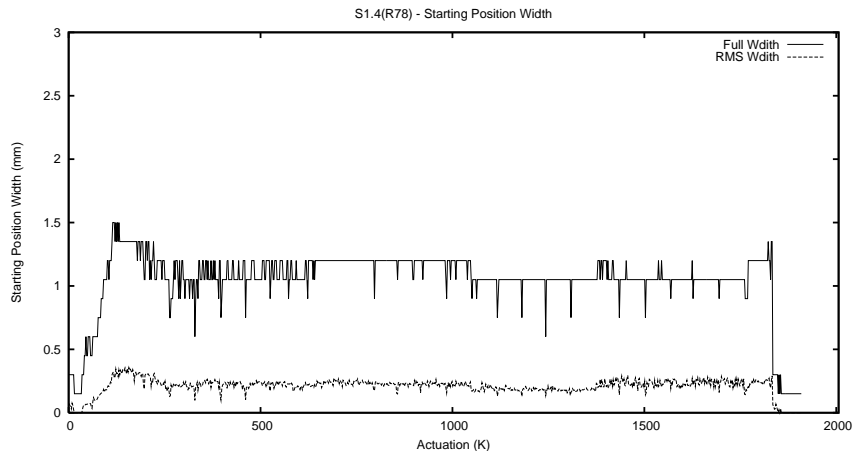

Target Performance Report - S1.4

Report Generated: April 14, 2013,

Last Actuation: 14/04/13 10:31:43

1 Operation Summary

	Last Shift	Total
Actuations:	56.3K	1910.7K
Quadrature Count errors:	0	279358
Fiber ADC errors:	0	3
BPS errors (during actuation):	0	2
(R78) Gaps > 3s & < 10s:	0	0
(R78) Gaps > 10s:	1	45
(R78) SP2 Corrections:	0	48
(R78) Capture Over/Under shoots:	0/0	52987/673

2 Mechanical Performance

Starting position for the last 2000 actuations.

Starting position width over time.

Acceleration for the last 2000 actuations.

Acceleration over time. Normalised to a temperature 45C using the temperature data collected by the system.