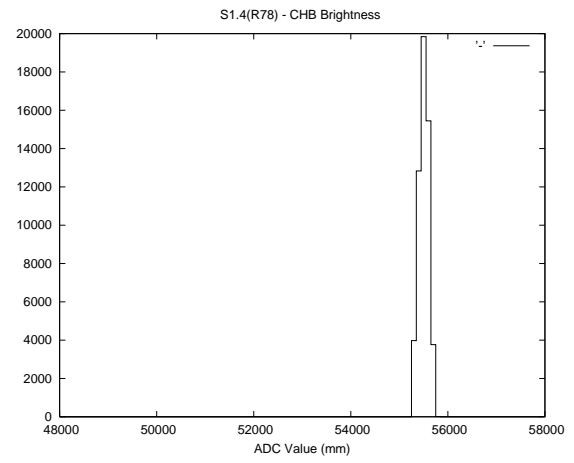

Target Performance Report - S1.4

Report Generated: April 14, 2013,

Last Actuation: 14/04/13 10:31:43

1 Operation Summary

	Last Shift	Total
Actuations:	56.3K	1910.7K
Quadrature Count errors:	0	279358
Fiber ADC errors:	0	3
BPS errors (during actuation):	0	2
(R78) Gaps > 3s & < 10s:	0	0
(R78) Gaps > 10s:	1	45
(R78) SP2 Corrections:	0	48
(R78) Capture Over/Under shoots:	0/0	52987/673

2 Mechanical Performance

Starting position for the last 2000 actuations.

Starting position width over time.

Acceleration for the last 2000 actuations.

Acceleration over time. Normalised to a temperature 45C using the temperature data collected by the system.

3 Optical Performance

4 BPS Check