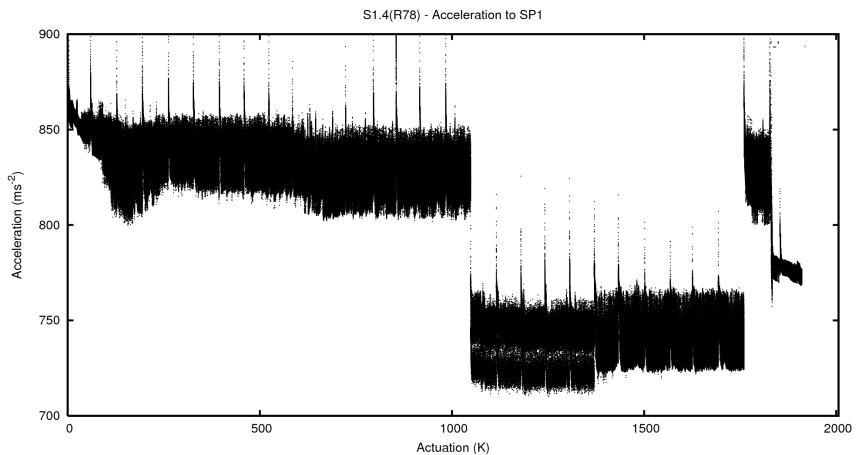

Target Performance Report - S1.4

Report Generated: April 14, 2013,

Last Actuation: 14/04/13 10:31:43

1 Operation Summary

	Last Shift	Total
Actuations:	56.3K	1910.7K
Quadrature Count errors:	0	279358
Fiber ADC errors:	0	3
BPS errors (during actuation):	0	2
(R78) Gaps > 3s & < 10s:	0	0
(R78) Gaps > 10s:	1	45
(R78) SP2 Corrections:	0	48
(R78) Capture Over/Under shoots:	0/0	52987/673

2 Mechanical Performance

Starting position for the last 2000 actuations.

Starting position width over time.

Acceleration for the last 2000 actuations.

Acceleration over time. Normalised to a temperature 45C using the temperature data collected by the system.

3 Optical Performance

4 BPS Check