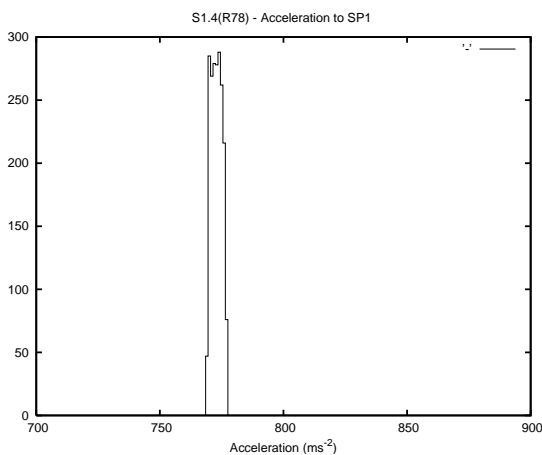

Target Performance Report - S1.4

Report Generated: April 14, 2013,

Last Actuation: 14/04/13 10:31:43

1 Operation Summary

	Last Shift	Total
Actuations:	56.3K	1910.7K
Quadrature Count errors:	0	279358
Fiber ADC errors:	0	3
BPS errors (during actuation):	0	2
(R78) Gaps > 3s & < 10s:	0	0
(R78) Gaps > 10s:	1	45
(R78) SP2 Corrections:	0	48
(R78) Capture Over/Under shoots:	0/0	52987/673

2 Mechanical Performance

Starting position for the last 2000 actuations.

Starting position width over time.

Acceleration for the last 2000 actuations.

Acceleration over time. Normalised to a temperature 45C using the temperature data collected by the system.