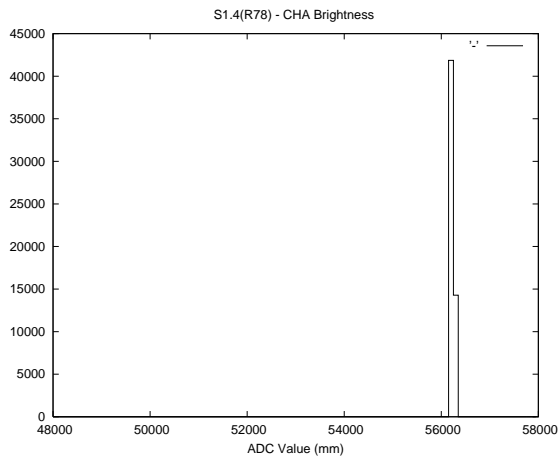

Target Performance Report - S1.4

Report Generated: April 14, 2013,

Last Actuation: 14/04/13 10:31:43

1 Operation Summary

	Last Shift	Total
Actuations:	56.3K	1910.7K
Quadrature Count errors:	0	279358
Fiber ADC errors:	0	3
BPS errors (during actuation):	0	2
(R78) Gaps > 3s & < 10s:	0	0
(R78) Gaps > 10s:	1	45
(R78) SP2 Corrections:	0	48
(R78) Capture Over/Under shoots:	0/0	52987/673

2 Mechanical Performance

Starting position for the last 2000 actuations.

Starting position width over time.

Acceleration for the last 2000 actuations.

Acceleration over time. Normalised to a temperature 45C using the temperature data collected by the system.

3 Optical Performance

4 BPS Check