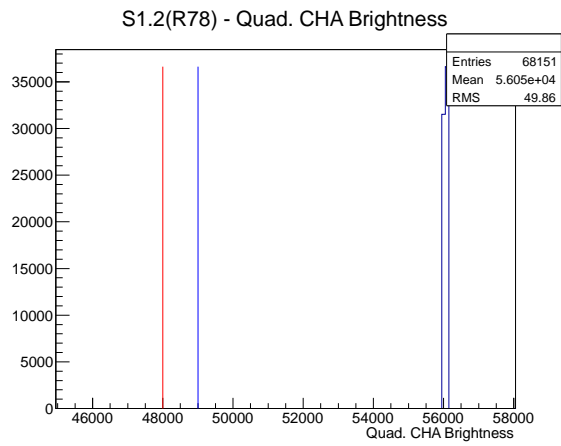

Target Performance Report - S1.2(R78)

Report Generated: February 13, 2013,

Last Actuation: 13/02/13 08:37:29

1 Operation Summary

	Last Shift	Total
Actuations:	68.2K	3161.9 K
Quadrature Count errors:	0	0
Fiber ADC errors:	0	0
BPS errors (during actuation):	0	0
(R78) Gaps > 3s & < 10s:	0	226
(R78) Gaps > 10s:	2	94
(R78) SP2 Corrections:	10	386
(R78) Capture Over/Under shoots:	91/3248	67857/71105

2 Mechanical Performance

Starting position for the last 2000 actuations.

Starting position width over time.

Acceleration for the last 2000 actuations.

Acceleration over time. Normalised to a temperature 45C using the temperature data collected by the system.

3 Optical Performance

4 BPS Check