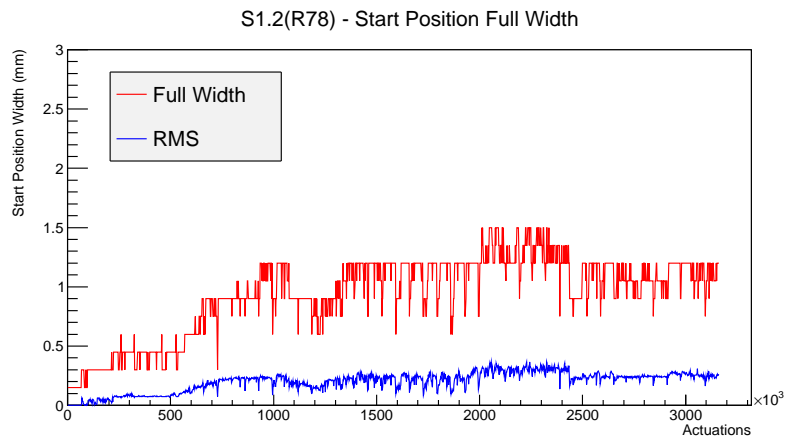

Target Performance Report - S1.2(R78)

Report Generated: February 13, 2013,

Last Actuation: 13/02/13 08:37:29

1 Operation Summary

	Last Shift	Total
Actuations:	68.2K	3161.9 K
Quadrature Count errors:	0	0
Fiber ADC errors:	0	0
BPS errors (during actuation):	0	0
(R78) Gaps > 3s & < 10s:	0	226
(R78) Gaps > 10s:	2	94
(R78) SP2 Corrections:	10	386
(R78) Capture Over/Under shoots:	91/3248	67857/71105

2 Mechanical Performance

Starting position for the last 2000 actuations.

Starting position width over time.

Acceleration for the last 2000 actuations.

Acceleration over time. Normalised to a temperature 45C using the temperature data collected by the system.