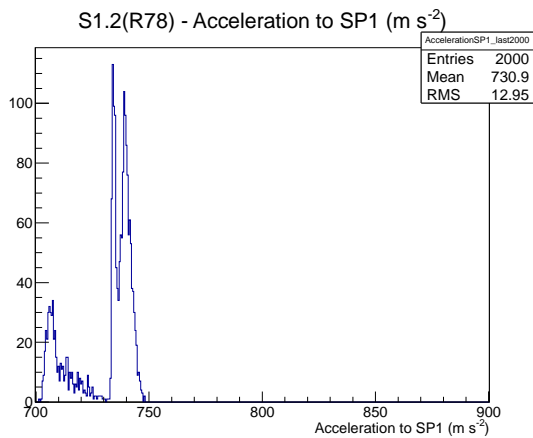

Target Performance Report - S1.2(R78)

Report Generated: February 13, 2013,

Last Actuation: 13/02/13 08:37:29

1 Operation Summary

	Last Shift	Total
Actuations:	68.2K	3161.9 K
Quadrature Count errors:	0	0
Fiber ADC errors:	0	0
BPS errors (during actuation):	0	0
(R78) Gaps > 3s & < 10s:	0	226
(R78) Gaps > 10s:	2	94
(R78) SP2 Corrections:	10	386
(R78) Capture Over/Under shoots:	91/3248	67857/71105

2 Mechanical Performance

Starting position for the last 2000 actuations.

Starting position width over time.

Acceleration for the last 2000 actuations.

Acceleration over time. Normalised to a temperature 45C using the temperature data collected by the system.