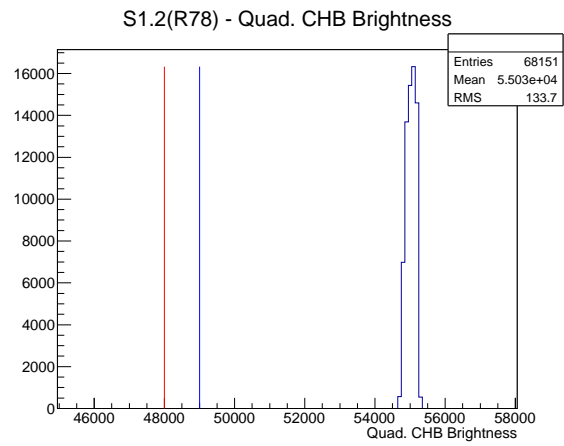

Target Performance Report - S1.2(R78)

Report Generated: February 13, 2013,

Last Actuation: 13/02/13 08:37:29

1 Operation Summary

	Last Shift	Total
Actuations:	68.2K	3161.9 K
Quadrature Count errors:	0	0
Fiber ADC errors:	0	0
BPS errors (during actuation):	0	0
(R78) Gaps > 3s & < 10s:	0	226
(R78) Gaps > 10s:	2	94
(R78) SP2 Corrections:	10	386
(R78) Capture Over/Under shoots:	91/3248	67857/71105

2 Mechanical Performance

Starting position for the last 2000 actuations.

Starting position width over time.

Acceleration for the last 2000 actuations.

Acceleration over time. Normalised to a temperature 45C using the temperature data collected by the system.

3 Optical Performance

4 BPS Check