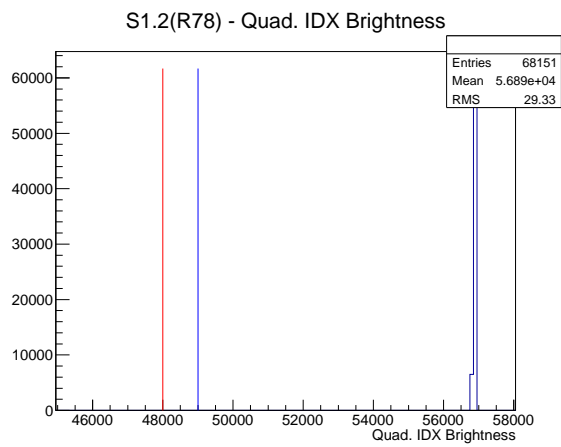

Target Performance Report - S1.2(R78)

Report Generated: February 13, 2013,

Last Actuation: 13/02/13 08:37:29

1 Operation Summary

	Last Shift	Total
Actuations:	68.2K	3161.9 K
Quadrature Count errors:	0	0
Fiber ADC errors:	0	0
BPS errors (during actuation):	0	0
(R78) Gaps > 3s & < 10s:	0	226
(R78) Gaps > 10s:	2	94
(R78) SP2 Corrections:	10	386
(R78) Capture Over/Under shoots:	91/3248	67857/71105

2 Mechanical Performance

Starting position for the last 2000 actuations.

Starting position width over time.

Acceleration for the last 2000 actuations.

Acceleration over time. Normalised to a temperature 45C using the temperature data collected by the system.

3 Optical Performance

4 BPS Check