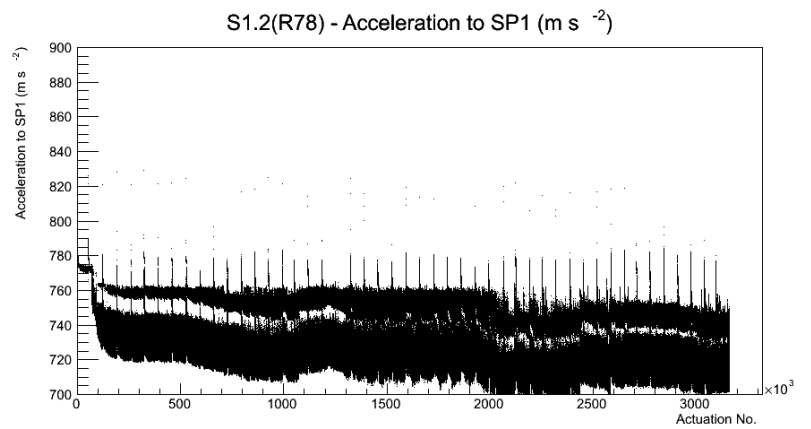

Target Performance Report - S1.2(R78)

Report Generated: February 13, 2013,

Last Actuation: 13/02/13 08:37:29

1 Operation Summary

	Last Shift	Total
Actuations:	68.2K	3161.9 K
Quadrature Count errors:	0	0
Fiber ADC errors:	0	0
BPS errors (during actuation):	0	0
(R78) Gaps > 3s & < 10s:	0	226
(R78) Gaps > 10s:	2	94
(R78) SP2 Corrections:	10	386
(R78) Capture Over/Under shoots:	91/3248	67857/71105

2 Mechanical Performance

Starting position for the last 2000 actuations.

Starting position width over time.

Acceleration for the last 2000 actuations.

Acceleration over time. Normalised to a temperature 45C using the temperature data collected by the system.

3 Optical Performance

4 BPS Check