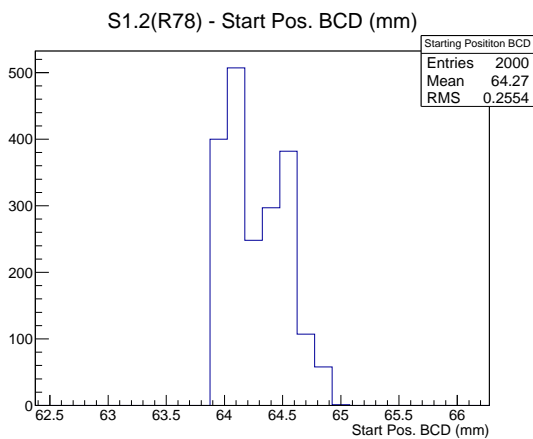

Target Performance Report - S1.2(R78)

Report Generated: February 13, 2013,

Last Actuation: 13/02/13 08:37:29

1 Operation Summary

	Last Shift	Total
Actuations:	68.2K	3161.9 K
Quadrature Count errors:	0	0
Fiber ADC errors:	0	0
BPS errors (during actuation):	0	0
(R78) Gaps > 3s & < 10s:	0	226
(R78) Gaps > 10s:	2	94
(R78) SP2 Corrections:	10	386
(R78) Capture Over/Under shoots:	91/3248	67857/71105

2 Mechanical Performance

Starting position for the last 2000 actuations.

Starting position width over time.

Acceleration for the last 2000 actuations.

Acceleration over time. Normalised to a temperature 45C using the temperature data collected by the system.

3 Optical Performance

4 BPS Check