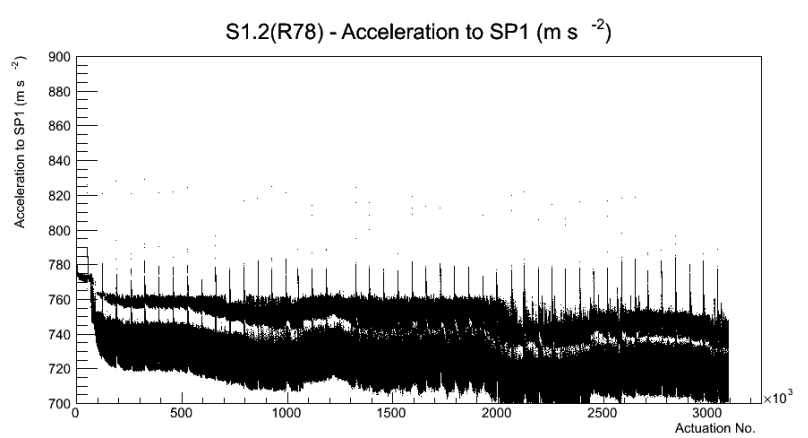

Target Performance Report - S1.2(R78)

Report Generated: February 12, 2013,

Last Actuation: 12/02/13 07:40:47

1 Operation Summary

	Last Shift	Total
Actuations:	54.7K	3093.8 K
Quadrature Count errors:	0	0
Fiber ADC errors:	0	0
BPS errors (during actuation):	0	0
(R78) Gaps > 3s & < 10s:	0	226
(R78) Gaps > 10s:	2	92
(R78) SP2 Corrections:	12	376
(R78) Capture Over/Under shoots:	93/3990	63776/67766

2 Mechanical Performance

Starting position for the last 2000 actuations.

Starting position width over time.

Acceleration for the last 2000 actuations.

Acceleration over time. Normalised to a temperature 45C using the temperature data collected by the system.