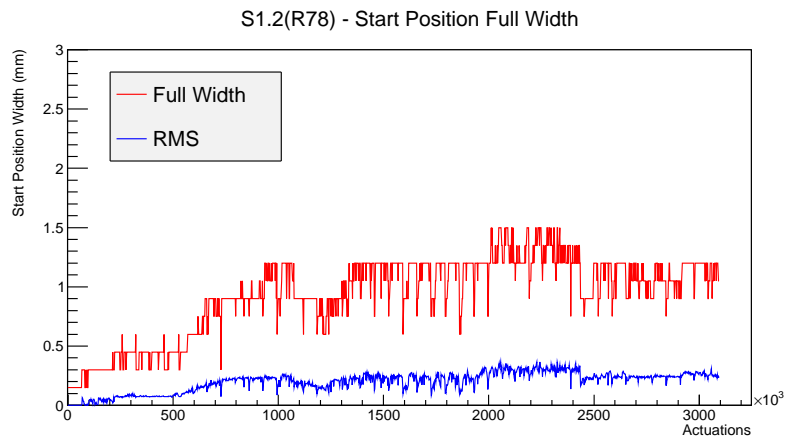

Target Performance Report - S1.2(R78)

Report Generated: February 12, 2013,

Last Actuation: 12/02/13 07:40:47

1 Operation Summary

	Last Shift	Total
Actuations:	54.7K	3093.8 K
Quadrature Count errors:	0	0
Fiber ADC errors:	0	0
BPS errors (during actuation):	0	0
(R78) Gaps > 3s & < 10s:	0	226
(R78) Gaps > 10s:	2	92
(R78) SP2 Corrections:	12	376
(R78) Capture Over/Under shoots:	93/3990	63776/67766

2 Mechanical Performance

Starting position for the last 2000 actuations.

Starting position width over time.

Acceleration for the last 2000 actuations.

Acceleration over time. Normalised to a temperature 45C using the temperature data collected by the system.