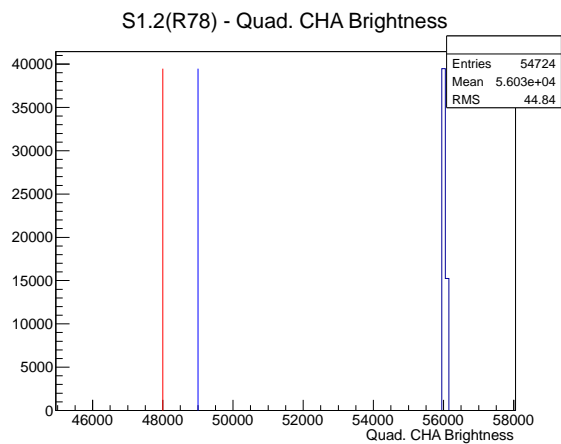

Target Performance Report - S1.2(R78)

Report Generated: February 12, 2013,

Last Actuation: 12/02/13 07:40:47

1 Operation Summary

	Last Shift	Total
Actuations:	54.7K	3093.8 K
Quadrature Count errors:	0	0
Fiber ADC errors:	0	0
BPS errors (during actuation):	0	0
(R78) Gaps > 3s & < 10s:	0	226
(R78) Gaps > 10s:	2	92
(R78) SP2 Corrections:	12	376
(R78) Capture Over/Under shoots:	93/3990	63776/67766

2 Mechanical Performance

Starting position for the last 2000 actuations.

Starting position width over time.

Acceleration for the last 2000 actuations.

Acceleration over time. Normalised to a temperature 45C using the temperature data collected by the system.

3 Optical Performance

4 BPS Check