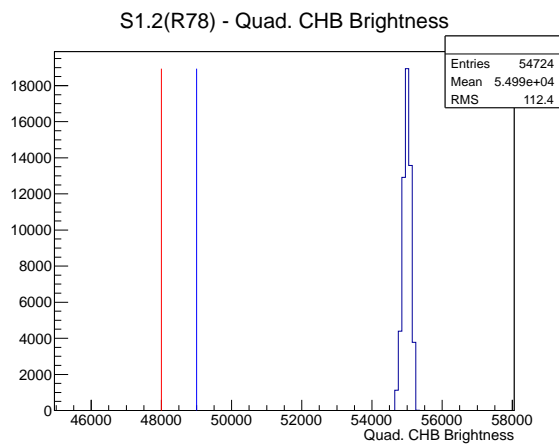

Target Performance Report - S1.2(R78)

Report Generated: February 12, 2013,

Last Actuation: 12/02/13 07:40:47

1 Operation Summary

	Last Shift	Total
Actuations:	54.7K	3093.8 K
Quadrature Count errors:	0	0
Fiber ADC errors:	0	0
BPS errors (during actuation):	0	0
(R78) Gaps > 3s & < 10s:	0	226
(R78) Gaps > 10s:	2	92
(R78) SP2 Corrections:	12	376
(R78) Capture Over/Under shoots:	93/3990	63776/67766

2 Mechanical Performance

Starting position for the last 2000 actuations.

Starting position width over time.

Acceleration for the last 2000 actuations.

Acceleration over time. Normalised to a temperature 45C using the temperature data collected by the system.

3 Optical Performance

4 BPS Check