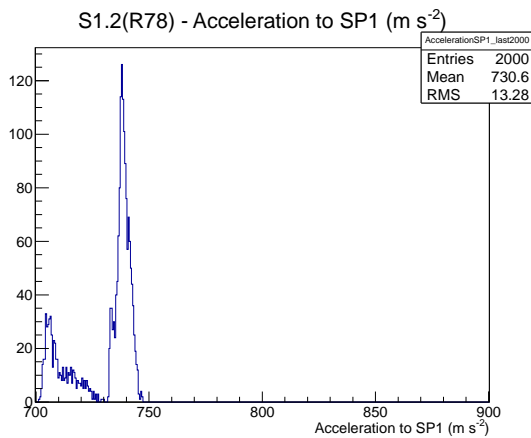

Target Performance Report - S1.2(R78)

Report Generated: February 12, 2013,

Last Actuation: 12/02/13 07:40:47

1 Operation Summary

	Last Shift	Total
Actuations:	54.7K	3093.8 K
Quadrature Count errors:	0	0
Fiber ADC errors:	0	0
BPS errors (during actuation):	0	0
(R78) Gaps > 3s & < 10s:	0	226
(R78) Gaps > 10s:	2	92
(R78) SP2 Corrections:	12	376
(R78) Capture Over/Under shoots:	93/3990	63776/67766

2 Mechanical Performance

Starting position for the last 2000 actuations.

Starting position width over time.

Acceleration for the last 2000 actuations.

Acceleration over time. Normalised to a temperature 45C using the temperature data collected by the system.