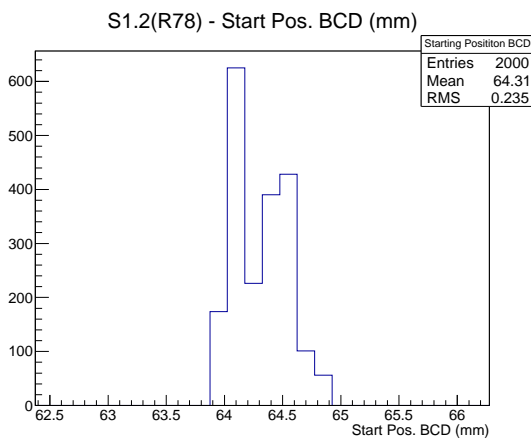

Target Performance Report - S1.2(R78)

Report Generated: February 12, 2013,

Last Actuation: 12/02/13 07:40:47

1 Operation Summary

	Last Shift	Total
Actuations:	54.7K	3093.8 K
Quadrature Count errors:	0	0
Fiber ADC errors:	0	0
BPS errors (during actuation):	0	0
(R78) Gaps > 3s & < 10s:	0	226
(R78) Gaps > 10s:	2	92
(R78) SP2 Corrections:	12	376
(R78) Capture Over/Under shoots:	93/3990	63776/67766

2 Mechanical Performance

Starting position for the last 2000 actuations.

Starting position width over time.

Acceleration for the last 2000 actuations.

Acceleration over time. Normalised to a temperature 45C using the temperature data collected by the system.

3 Optical Performance

4 BPS Check