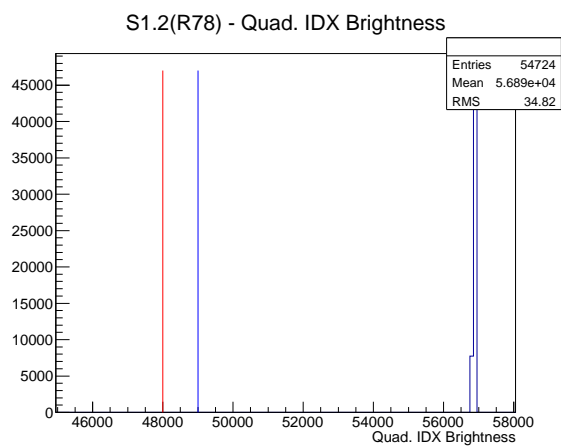

Target Performance Report - S1.2(R78)

Report Generated: February 12, 2013,

Last Actuation: 12/02/13 07:40:47

1 Operation Summary

	Last Shift	Total
Actuations:	54.7K	3093.8 K
Quadrature Count errors:	0	0
Fiber ADC errors:	0	0
BPS errors (during actuation):	0	0
(R78) Gaps > 3s & < 10s:	0	226
(R78) Gaps > 10s:	2	92
(R78) SP2 Corrections:	12	376
(R78) Capture Over/Under shoots:	93/3990	63776/67766

2 Mechanical Performance

Starting position for the last 2000 actuations.

Starting position width over time.

Acceleration for the last 2000 actuations.

Acceleration over time. Normalised to a temperature 45C using the temperature data collected by the system.

3 Optical Performance

4 BPS Check