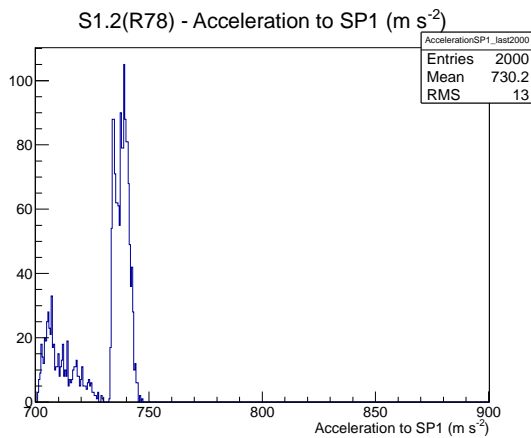

Target Performance Report - S1.2(R78)

Report Generated: February 11, 2013,

Last Actuation: 11/02/13 11:03:17

1 Operation Summary

	Last Shift	Total
Actuations:	65.3K	3039.0 K
Quadrature Count errors:	0	0
Fiber ADC errors:	0	0
BPS errors (during actuation):	0	0
(R78) Gaps > 3s & < 10s:	0	226
(R78) Gaps > 10s:	0	90
(R78) SP2 Corrections:	14	364
(R78) Capture Over/Under shoots:	95/3491	60193/63684

2 Mechanical Performance

Starting position for the last 2000 actuations.

Starting position width over time.

Acceleration for the last 2000 actuations.

Acceleration over time. Normalised to a temperature 45C using the temperature data collected by the system.