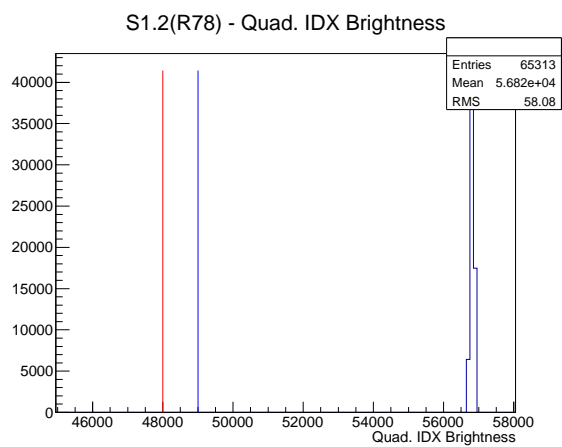

Target Performance Report - S1.2(R78)

Report Generated: February 11, 2013,

Last Actuation: 11/02/13 11:03:17

1 Operation Summary

	Last Shift	Total
Actuations:	65.3K	3039.0 K
Quadrature Count errors:	0	0
Fiber ADC errors:	0	0
BPS errors (during actuation):	0	0
(R78) Gaps > 3s & < 10s:	0	226
(R78) Gaps > 10s:	0	90
(R78) SP2 Corrections:	14	364
(R78) Capture Over/Under shoots:	95/3491	60193/63684

2 Mechanical Performance

Starting position for the last 2000 actuations.

Starting position width over time.

Acceleration for the last 2000 actuations.

Acceleration over time. Normalised to a temperature 45C using the temperature data collected by the system.

3 Optical Performance

4 BPS Check