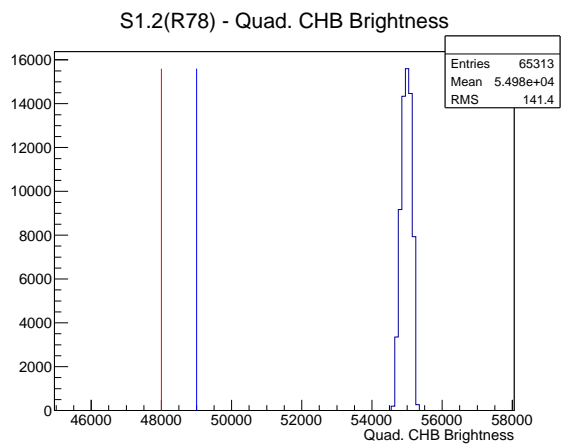

Target Performance Report - S1.2(R78)

Report Generated: February 11, 2013,

Last Actuation: 11/02/13 11:03:17

1 Operation Summary

	Last Shift	Total
Actuations:	65.3K	3039.0 K
Quadrature Count errors:	0	0
Fiber ADC errors:	0	0
BPS errors (during actuation):	0	0
(R78) Gaps > 3s & < 10s:	0	226
(R78) Gaps > 10s:	0	90
(R78) SP2 Corrections:	14	364
(R78) Capture Over/Under shoots:	95/3491	60193/63684

2 Mechanical Performance

Starting position for the last 2000 actuations.

Starting position width over time.

Acceleration for the last 2000 actuations.

Acceleration over time. Normalised to a temperature 45C using the temperature data collected by the system.

3 Optical Performance

4 BPS Check