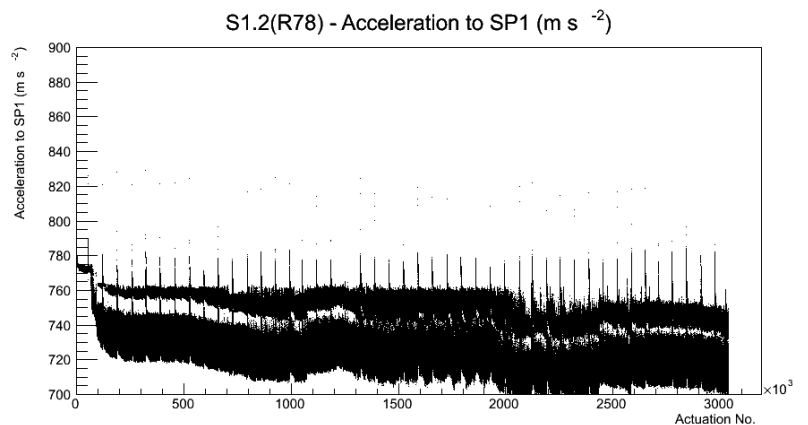

Target Performance Report - S1.2(R78)

Report Generated: February 11, 2013,

Last Actuation: 11/02/13 11:03:17

1 Operation Summary

	Last Shift	Total
Actuations:	65.3K	3039.0 K
Quadrature Count errors:	0	0
Fiber ADC errors:	0	0
BPS errors (during actuation):	0	0
(R78) Gaps > 3s & < 10s:	0	226
(R78) Gaps > 10s:	0	90
(R78) SP2 Corrections:	14	364
(R78) Capture Over/Under shoots:	95/3491	60193/63684

2 Mechanical Performance

Starting position for the last 2000 actuations.

Starting position width over time.

Acceleration for the last 2000 actuations.

Acceleration over time. Normalised to a temperature 45C using the temperature data collected by the system.

3 Optical Performance

4 BPS Check