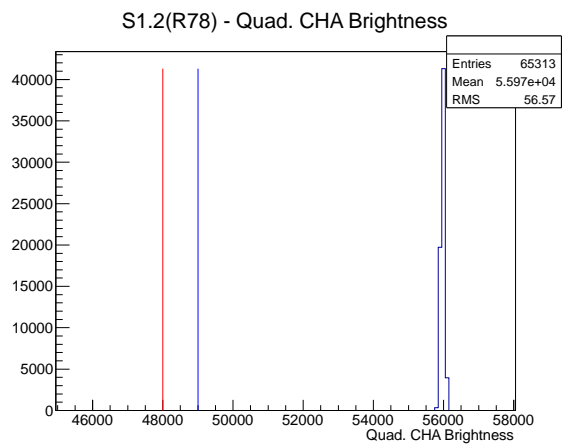

Target Performance Report - S1.2(R78)

Report Generated: February 11, 2013,

Last Actuation: 11/02/13 11:03:17

1 Operation Summary

	Last Shift	Total
Actuations:	65.3K	3039.0 K
Quadrature Count errors:	0	0
Fiber ADC errors:	0	0
BPS errors (during actuation):	0	0
(R78) Gaps > 3s & < 10s:	0	226
(R78) Gaps > 10s:	0	90
(R78) SP2 Corrections:	14	364
(R78) Capture Over/Under shoots:	95/3491	60193/63684

2 Mechanical Performance

Starting position for the last 2000 actuations.

Starting position width over time.

Acceleration for the last 2000 actuations.

Acceleration over time. Normalised to a temperature 45C using the temperature data collected by the system.

3 Optical Performance

4 BPS Check