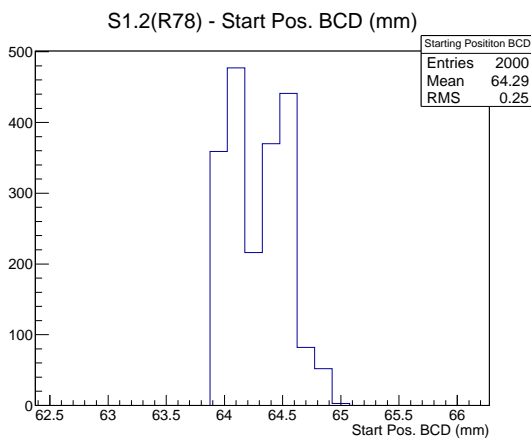

Target Performance Report - S1.2(R78)

Report Generated: February 11, 2013,

Last Actuation: 11/02/13 11:03:17

1 Operation Summary

	Last Shift	Total
Actuations:	65.3K	3039.0 K
Quadrature Count errors:	0	0
Fiber ADC errors:	0	0
BPS errors (during actuation):	0	0
(R78) Gaps > 3s & < 10s:	0	226
(R78) Gaps > 10s:	0	90
(R78) SP2 Corrections:	14	364
(R78) Capture Over/Under shoots:	95/3491	60193/63684

2 Mechanical Performance

Starting position for the last 2000 actuations.

Starting position width over time.

Acceleration for the last 2000 actuations.

Acceleration over time. Normalised to a temperature 45C using the temperature data collected by the system.

3 Optical Performance

4 BPS Check