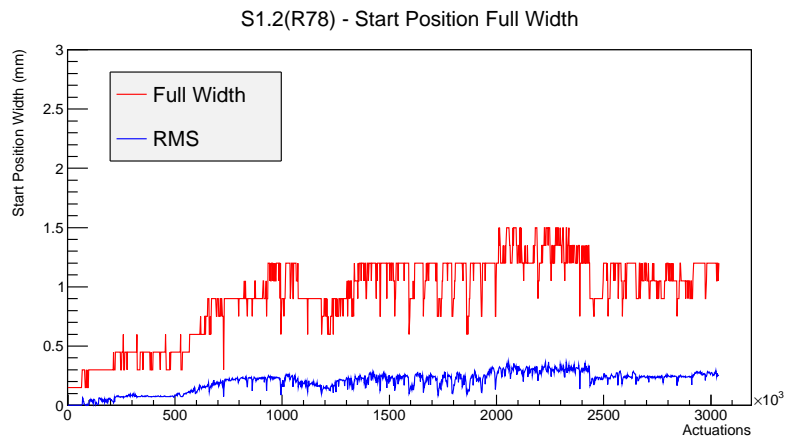

Target Performance Report - S1.2(R78)

Report Generated: February 11, 2013,

Last Actuation: 11/02/13 11:03:17

1 Operation Summary

	Last Shift	Total
Actuations:	65.3K	3039.0 K
Quadrature Count errors:	0	0
Fiber ADC errors:	0	0
BPS errors (during actuation):	0	0
(R78) Gaps > 3s & < 10s:	0	226
(R78) Gaps > 10s:	0	90
(R78) SP2 Corrections:	14	364
(R78) Capture Over/Under shoots:	95/3491	60193/63684

2 Mechanical Performance

Starting position for the last 2000 actuations.

Starting position width over time.

Acceleration for the last 2000 actuations.

Acceleration over time. Normalised to a temperature 45C using the temperature data collected by the system.