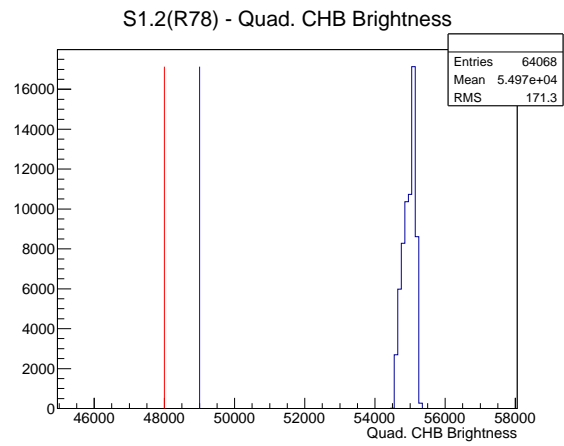

Target Performance Report - S1.2(R78)

Report Generated: February 10, 2013,

Last Actuation: 10/02/13 10:57:29

1 Operation Summary

	Last Shift	Total
Actuations:	64.1K	2973.7 K
Quadrature Count errors:	0	0
Fiber ADC errors:	0	0
BPS errors (during actuation):	0	0
(R78) Gaps > 3s & < 10s:	0	226
(R78) Gaps > 10s:	2	88
(R78) SP2 Corrections:	7	350
(R78) Capture Over/Under shoots:	48/1547	58550/60097

2 Mechanical Performance

Starting position for the last 2000 actuations.

Starting position width over time.

Acceleration for the last 2000 actuations.

Acceleration over time. Normalised to a temperature 45C using the temperature data collected by the system.

3 Optical Performance

4 BPS Check