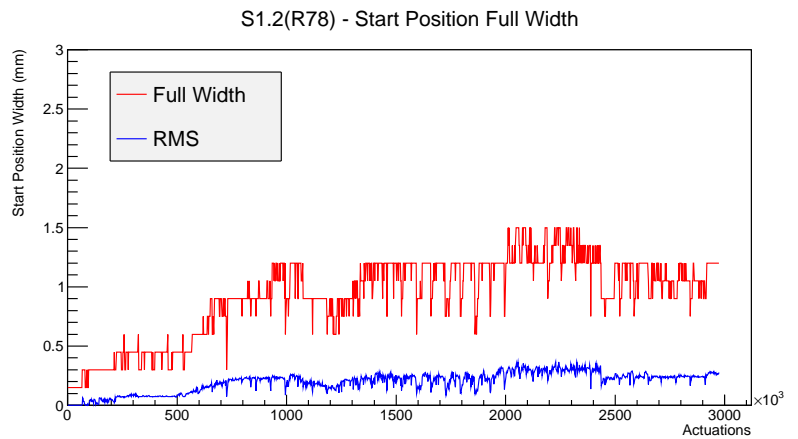

Target Performance Report - S1.2(R78)

Report Generated: February 10, 2013,

Last Actuation: 10/02/13 10:57:29

1 Operation Summary

	Last Shift	Total
Actuations:	64.1K	2973.7 K
Quadrature Count errors:	0	0
Fiber ADC errors:	0	0
BPS errors (during actuation):	0	0
(R78) Gaps > 3s & < 10s:	0	226
(R78) Gaps > 10s:	2	88
(R78) SP2 Corrections:	7	350
(R78) Capture Over/Under shoots:	48/1547	58550/60097

2 Mechanical Performance

Starting position for the last 2000 actuations.

Starting position width over time.

Acceleration for the last 2000 actuations.

Acceleration over time. Normalised to a temperature 45C using the temperature data collected by the system.