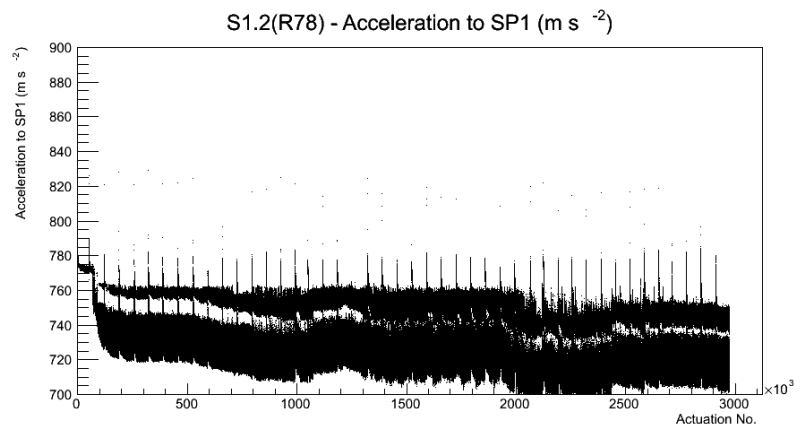

Target Performance Report - S1.2(R78)

Report Generated: February 10, 2013,

Last Actuation: 10/02/13 10:57:29

1 Operation Summary

	Last Shift	Total
Actuations:	64.1K	2973.7 K
Quadrature Count errors:	0	0
Fiber ADC errors:	0	0
BPS errors (during actuation):	0	0
(R78) Gaps > 3s & < 10s:	0	226
(R78) Gaps > 10s:	2	88
(R78) SP2 Corrections:	7	350
(R78) Capture Over/Under shoots:	48/1547	58550/60097

2 Mechanical Performance

Starting position for the last 2000 actuations.

Starting position width over time.

Acceleration for the last 2000 actuations.

Acceleration over time. Normalised to a temperature 45C using the temperature data collected by the system.

3 Optical Performance

4 BPS Check