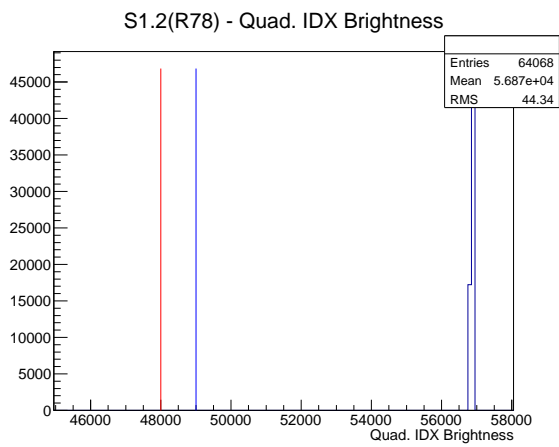

Target Performance Report - S1.2(R78)

Report Generated: February 10, 2013,

Last Actuation: 10/02/13 10:57:29

1 Operation Summary

	Last Shift	Total
Actuations:	64.1K	2973.7 K
Quadrature Count errors:	0	0
Fiber ADC errors:	0	0
BPS errors (during actuation):	0	0
(R78) Gaps > 3s & < 10s:	0	226
(R78) Gaps > 10s:	2	88
(R78) SP2 Corrections:	7	350
(R78) Capture Over/Under shoots:	48/1547	58550/60097

2 Mechanical Performance

Starting position for the last 2000 actuations.

Starting position width over time.

Acceleration for the last 2000 actuations.

Acceleration over time. Normalised to a temperature 45C using the temperature data collected by the system.

3 Optical Performance

4 BPS Check