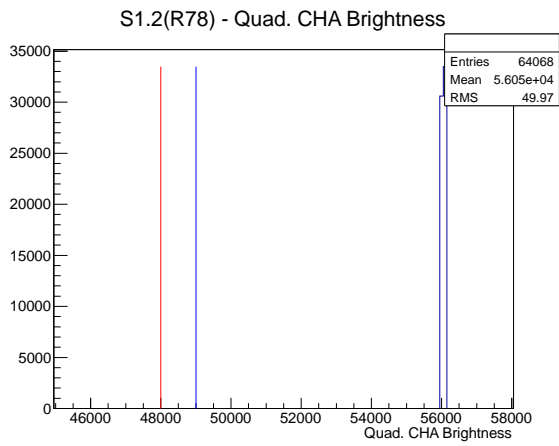

Target Performance Report - S1.2(R78)

Report Generated: February 10, 2013,

Last Actuation: 10/02/13 10:57:29

1 Operation Summary

	Last Shift	Total
Actuations:	64.1K	2973.7 K
Quadrature Count errors:	0	0
Fiber ADC errors:	0	0
BPS errors (during actuation):	0	0
(R78) Gaps > 3s & < 10s:	0	226
(R78) Gaps > 10s:	2	88
(R78) SP2 Corrections:	7	350
(R78) Capture Over/Under shoots:	48/1547	58550/60097

2 Mechanical Performance

Starting position for the last 2000 actuations.

Starting position width over time.

Acceleration for the last 2000 actuations.

Acceleration over time. Normalised to a temperature 45C using the temperature data collected by the system.

3 Optical Performance

4 BPS Check