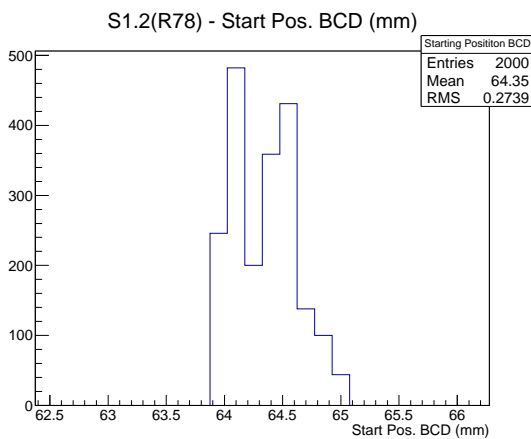

Target Performance Report - S1.2(R78)

Report Generated: February 10, 2013,

Last Actuation: 10/02/13 10:57:29

1 Operation Summary

	Last Shift	Total
Actuations:	64.1K	2973.7 K
Quadrature Count errors:	0	0
Fiber ADC errors:	0	0
BPS errors (during actuation):	0	0
(R78) Gaps > 3s & < 10s:	0	226
(R78) Gaps > 10s:	2	88
(R78) SP2 Corrections:	7	350
(R78) Capture Over/Under shoots:	48/1547	58550/60097

2 Mechanical Performance

Starting position for the last 2000 actuations.

Starting position width over time.

Acceleration for the last 2000 actuations.

Acceleration over time. Normalised to a temperature 45C using the temperature data collected by the system.

3 Optical Performance

4 BPS Check