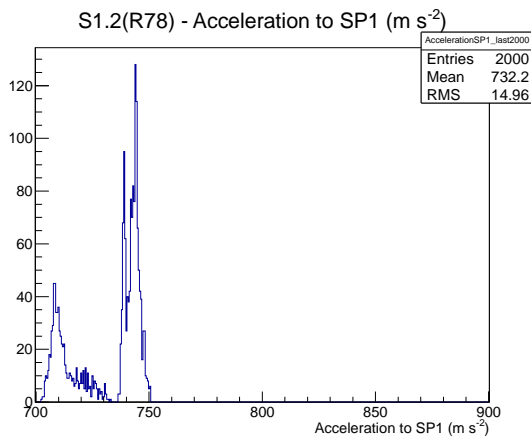

Target Performance Report - S1.2(R78)

Report Generated: February 10, 2013,

Last Actuation: 10/02/13 10:57:29

1 Operation Summary

	Last Shift	Total
Actuations:	64.1K	2973.7 K
Quadrature Count errors:	0	0
Fiber ADC errors:	0	0
BPS errors (during actuation):	0	0
(R78) Gaps > 3s & < 10s:	0	226
(R78) Gaps > 10s:	2	88
(R78) SP2 Corrections:	7	350
(R78) Capture Over/Under shoots:	48/1547	58550/60097

2 Mechanical Performance

Starting position for the last 2000 actuations.

Starting position width over time.

Acceleration for the last 2000 actuations.

Acceleration over time. Normalised to a temperature 45C using the temperature data collected by the system.