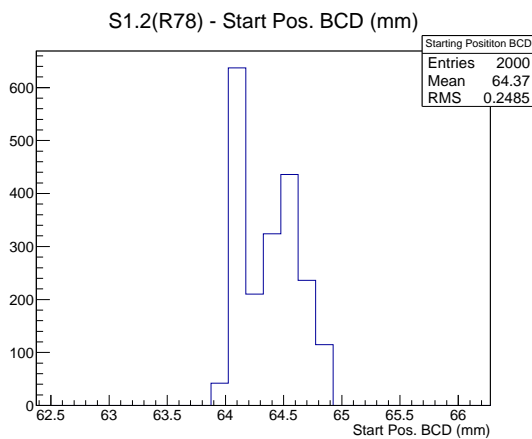

Target Performance Report - S1.2(R78)

Report Generated: February 9, 2013,

Last Actuation: 09/02/13 12:12:17

1 Operation Summary

	Last Shift	Total
Actuations:	67.9K	2909.7 K
Quadrature Count errors:	0	0
Fiber ADC errors:	0	0
BPS errors (during actuation):	0	0
(R78) Gaps > 3s & < 10s:	202	226
(R78) Gaps > 10s:	2	86
(R78) SP2 Corrections:	4	343
(R78) Capture Over/Under shoots:	38/2458	56045/58503

2 Mechanical Performance

Starting position for the last 2000 actuations.

Starting position width over time.

Acceleration for the last 2000 actuations.

Acceleration over time. Normalised to a temperature 45C using the temperature data collected by the system.

3 Optical Performance

4 BPS Check