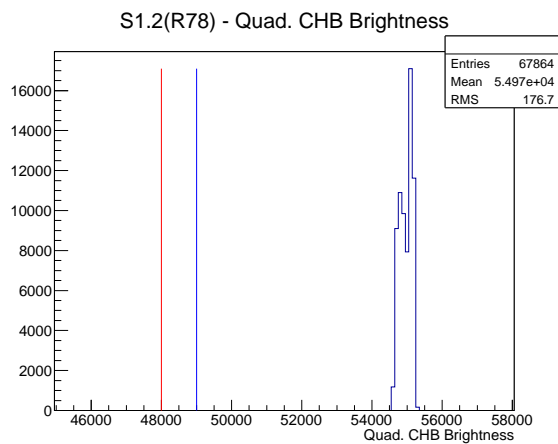

Target Performance Report - S1.2(R78)

Report Generated: February 9, 2013,

Last Actuation: 09/02/13 12:12:17

1 Operation Summary

	Last Shift	Total
Actuations:	67.9K	2909.7 K
Quadrature Count errors:	0	0
Fiber ADC errors:	0	0
BPS errors (during actuation):	0	0
(R78) Gaps > 3s & < 10s:	202	226
(R78) Gaps > 10s:	2	86
(R78) SP2 Corrections:	4	343
(R78) Capture Over/Under shoots:	38/2458	56045/58503

2 Mechanical Performance

Starting position for the last 2000 actuations.

Starting position width over time.

Acceleration for the last 2000 actuations.

Acceleration over time. Normalised to a temperature 45C using the temperature data collected by the system.

3 Optical Performance

4 BPS Check