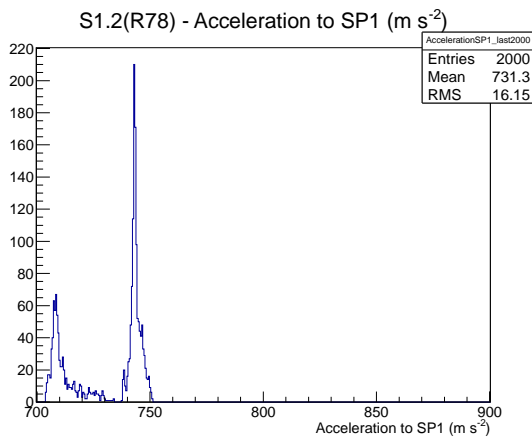

Target Performance Report - S1.2(R78)

Report Generated: February 9, 2013,

Last Actuation: 09/02/13 12:12:17

1 Operation Summary

	Last Shift	Total
Actuations:	67.9K	2909.7 K
Quadrature Count errors:	0	0
Fiber ADC errors:	0	0
BPS errors (during actuation):	0	0
(R78) Gaps > 3s & < 10s:	202	226
(R78) Gaps > 10s:	2	86
(R78) SP2 Corrections:	4	343
(R78) Capture Over/Under shoots:	38/2458	56045/58503

2 Mechanical Performance

Starting position for the last 2000 actuations.

Starting position width over time.

Acceleration for the last 2000 actuations.

Acceleration over time. Normalised to a temperature 45C using the temperature data collected by the system.