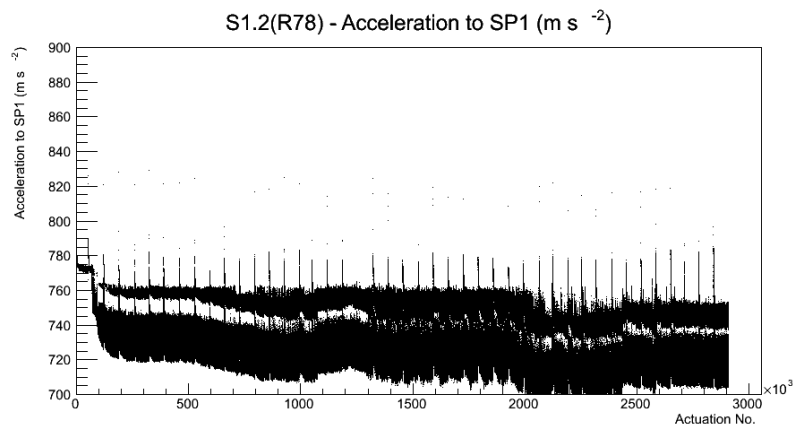

Target Performance Report - S1.2(R78)

Report Generated: February 9, 2013,

Last Actuation: 09/02/13 12:12:17

1 Operation Summary

	Last Shift	Total
Actuations:	67.9K	2909.7 K
Quadrature Count errors:	0	0
Fiber ADC errors:	0	0
BPS errors (during actuation):	0	0
(R78) Gaps > 3s & < 10s:	202	226
(R78) Gaps > 10s:	2	86
(R78) SP2 Corrections:	4	343
(R78) Capture Over/Under shoots:	38/2458	56045/58503

2 Mechanical Performance

Starting position for the last 2000 actuations.

Starting position width over time.

Acceleration for the last 2000 actuations.

Acceleration over time. Normalised to a temperature 45C using the temperature data collected by the system.

3 Optical Performance

4 BPS Check