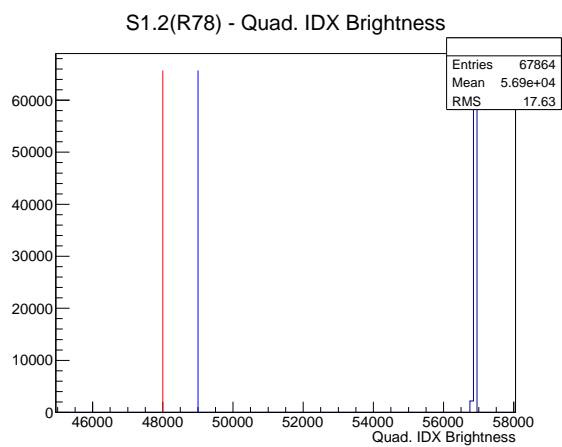

Target Performance Report - S1.2(R78)

Report Generated: February 9, 2013,

Last Actuation: 09/02/13 12:12:17

1 Operation Summary

	Last Shift	Total
Actuations:	67.9K	2909.7 K
Quadrature Count errors:	0	0
Fiber ADC errors:	0	0
BPS errors (during actuation):	0	0
(R78) Gaps > 3s & < 10s:	202	226
(R78) Gaps > 10s:	2	86
(R78) SP2 Corrections:	4	343
(R78) Capture Over/Under shoots:	38/2458	56045/58503

2 Mechanical Performance

Starting position for the last 2000 actuations.

Starting position width over time.

Acceleration for the last 2000 actuations.

Acceleration over time. Normalised to a temperature 45C using the temperature data collected by the system.

3 Optical Performance

4 BPS Check