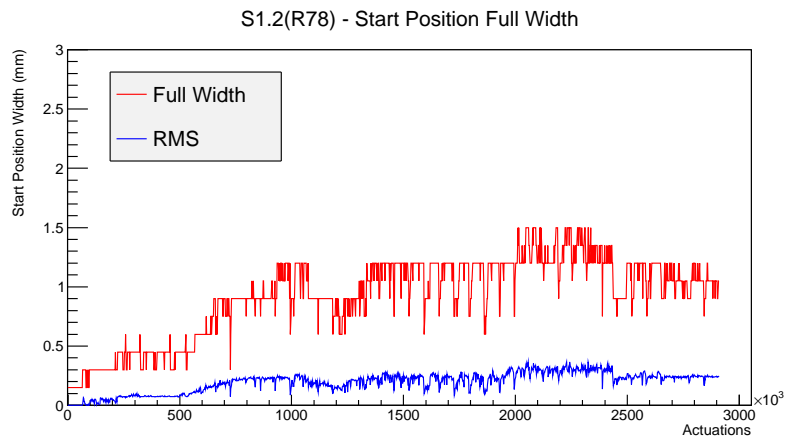

Target Performance Report - S1.2(R78)

Report Generated: February 9, 2013,

Last Actuation: 09/02/13 12:12:17

1 Operation Summary

	Last Shift	Total
Actuations:	67.9K	2909.7 K
Quadrature Count errors:	0	0
Fiber ADC errors:	0	0
BPS errors (during actuation):	0	0
(R78) Gaps > 3s & < 10s:	202	226
(R78) Gaps > 10s:	2	86
(R78) SP2 Corrections:	4	343
(R78) Capture Over/Under shoots:	38/2458	56045/58503

2 Mechanical Performance

Starting position for the last 2000 actuations.

Starting position width over time.

Acceleration for the last 2000 actuations.

Acceleration over time. Normalised to a temperature 45C using the temperature data collected by the system.