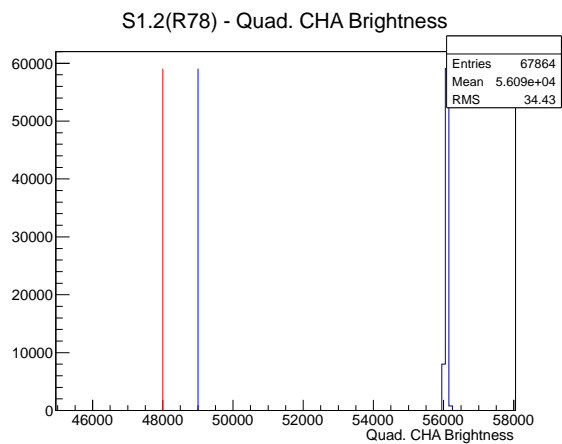

Target Performance Report - S1.2(R78)

Report Generated: February 9, 2013,

Last Actuation: 09/02/13 12:12:17

1 Operation Summary

	Last Shift	Total
Actuations:	67.9K	2909.7 K
Quadrature Count errors:	0	0
Fiber ADC errors:	0	0
BPS errors (during actuation):	0	0
(R78) Gaps > 3s & < 10s:	202	226
(R78) Gaps > 10s:	2	86
(R78) SP2 Corrections:	4	343
(R78) Capture Over/Under shoots:	38/2458	56045/58503

2 Mechanical Performance

Starting position for the last 2000 actuations.

Starting position width over time.

Acceleration for the last 2000 actuations.

Acceleration over time. Normalised to a temperature 45C using the temperature data collected by the system.

3 Optical Performance

4 BPS Check