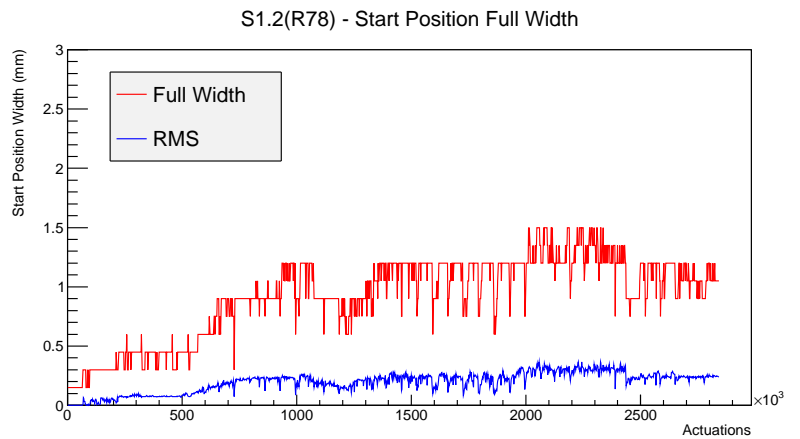

Target Performance Report - S1.2(R78)

Report Generated: February 8, 2013,

Last Actuation: 08/02/13 10:58:11

1 Operation Summary

	Last Shift	Total
Actuations:	66.6K	2841.8 K
Quadrature Count errors:	0	0
Fiber ADC errors:	0	0
BPS errors (during actuation):	0	0
(R78) Gaps > 3s & < 10s:	0	24
(R78) Gaps > 10s:	0	84
(R78) SP2 Corrections:	5	339
(R78) Capture Over/Under shoots:	31/1631	54377/56008

2 Mechanical Performance

Starting position for the last 2000 actuations.

Starting position width over time.

Acceleration for the last 2000 actuations.

Acceleration over time. Normalised to a temperature 45C using the temperature data collected by the system.