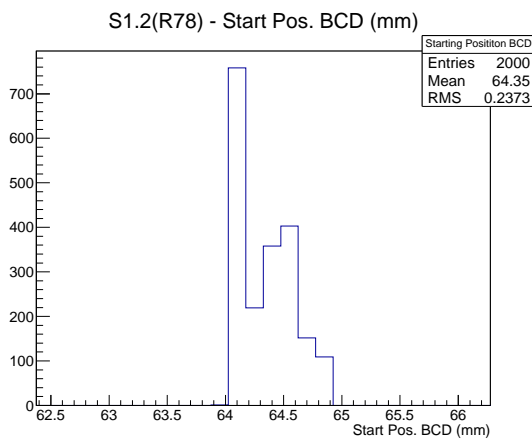

Target Performance Report - S1.2(R78)

Report Generated: February 8, 2013,

Last Actuation: 08/02/13 10:58:11

1 Operation Summary

	Last Shift	Total
Actuations:	66.6K	2841.8 K
Quadrature Count errors:	0	0
Fiber ADC errors:	0	0
BPS errors (during actuation):	0	0
(R78) Gaps > 3s & < 10s:	0	24
(R78) Gaps > 10s:	0	84
(R78) SP2 Corrections:	5	339
(R78) Capture Over/Under shoots:	31/1631	54377/56008

2 Mechanical Performance

Starting position for the last 2000 actuations.

Starting position width over time.

Acceleration for the last 2000 actuations.

Acceleration over time. Normalised to a temperature 45C using the temperature data collected by the system.

3 Optical Performance

4 BPS Check