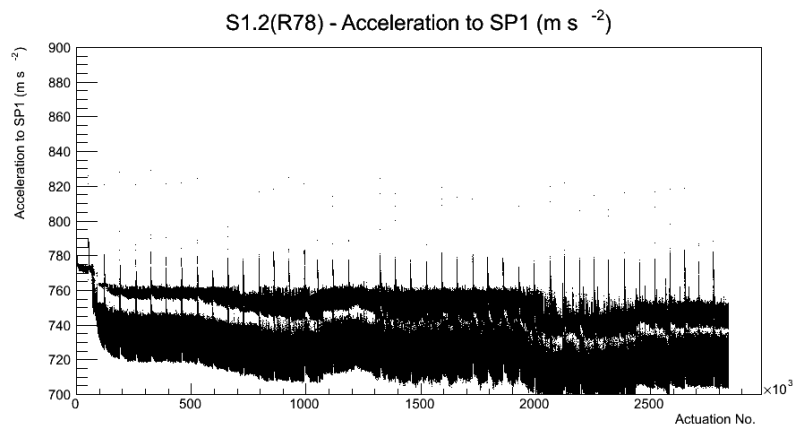

Target Performance Report - S1.2(R78)

Report Generated: February 8, 2013,

Last Actuation: 08/02/13 10:58:11

1 Operation Summary

	Last Shift	Total
Actuations:	66.6K	2841.8 K
Quadrature Count errors:	0	0
Fiber ADC errors:	0	0
BPS errors (during actuation):	0	0
(R78) Gaps > 3s & < 10s:	0	24
(R78) Gaps > 10s:	0	84
(R78) SP2 Corrections:	5	339
(R78) Capture Over/Under shoots:	31/1631	54377/56008

2 Mechanical Performance

Starting position for the last 2000 actuations.

Starting position width over time.

Acceleration for the last 2000 actuations.

Acceleration over time. Normalised to a temperature 45C using the temperature data collected by the system.

3 Optical Performance

4 BPS Check