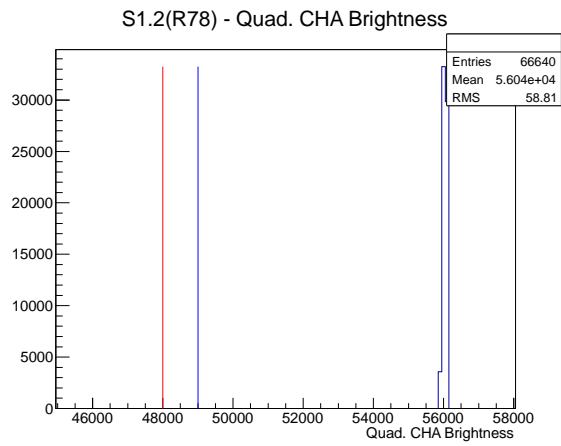

Target Performance Report - S1.2(R78)

Report Generated: February 8, 2013,

Last Actuation: 08/02/13 10:58:11

1 Operation Summary

	Last Shift	Total
Actuations:	66.6K	2841.8 K
Quadrature Count errors:	0	0
Fiber ADC errors:	0	0
BPS errors (during actuation):	0	0
(R78) Gaps > 3s & < 10s:	0	24
(R78) Gaps > 10s:	0	84
(R78) SP2 Corrections:	5	339
(R78) Capture Over/Under shoots:	31/1631	54377/56008

2 Mechanical Performance

Starting position for the last 2000 actuations.

Starting position width over time.

Acceleration for the last 2000 actuations.

Acceleration over time. Normalised to a temperature 45C using the temperature data collected by the system.

3 Optical Performance

4 BPS Check