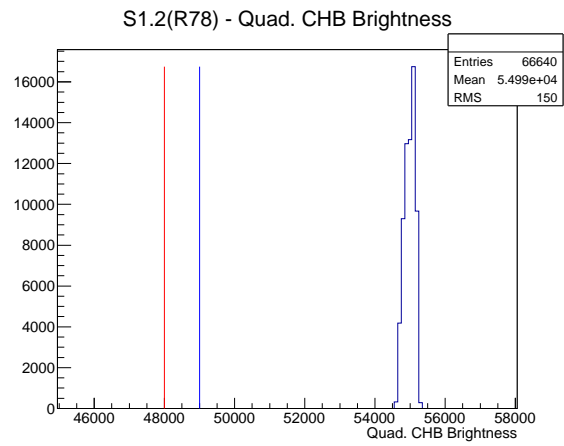

Target Performance Report - S1.2(R78)

Report Generated: February 8, 2013,

Last Actuation: 08/02/13 10:58:11

1 Operation Summary

	Last Shift	Total
Actuations:	66.6K	2841.8 K
Quadrature Count errors:	0	0
Fiber ADC errors:	0	0
BPS errors (during actuation):	0	0
(R78) Gaps > 3s & < 10s:	0	24
(R78) Gaps > 10s:	0	84
(R78) SP2 Corrections:	5	339
(R78) Capture Over/Under shoots:	31/1631	54377/56008

2 Mechanical Performance

Starting position for the last 2000 actuations.

Starting position width over time.

Acceleration for the last 2000 actuations.

Acceleration over time. Normalised to a temperature 45C using the temperature data collected by the system.

3 Optical Performance

4 BPS Check