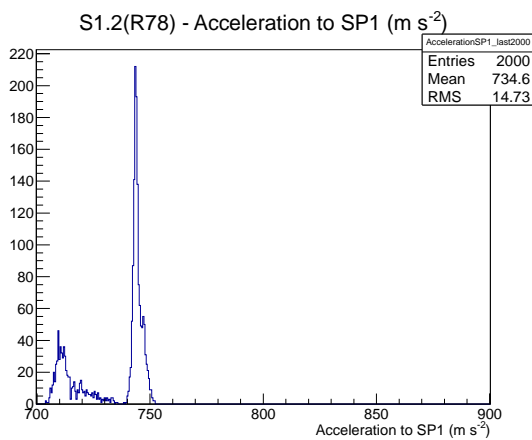

Target Performance Report - S1.2(R78)

Report Generated: February 8, 2013,

Last Actuation: 08/02/13 10:58:11

1 Operation Summary

	Last Shift	Total
Actuations:	66.6K	2841.8 K
Quadrature Count errors:	0	0
Fiber ADC errors:	0	0
BPS errors (during actuation):	0	0
(R78) Gaps > 3s & < 10s:	0	24
(R78) Gaps > 10s:	0	84
(R78) SP2 Corrections:	5	339
(R78) Capture Over/Under shoots:	31/1631	54377/56008

2 Mechanical Performance

Starting position for the last 2000 actuations.

Starting position width over time.

Acceleration for the last 2000 actuations.

Acceleration over time. Normalised to a temperature 45C using the temperature data collected by the system.