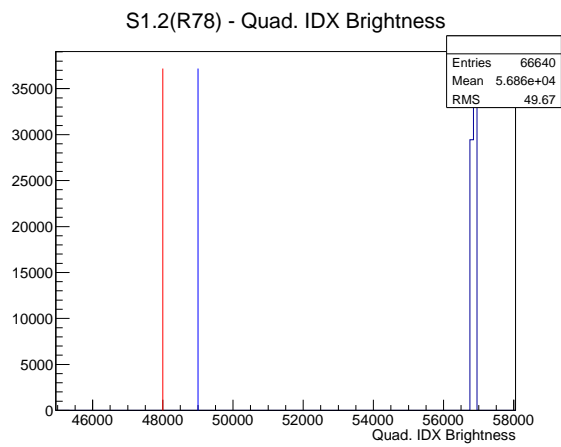

Target Performance Report - S1.2(R78)

Report Generated: February 8, 2013,

Last Actuation: 08/02/13 10:58:11

1 Operation Summary

	Last Shift	Total
Actuations:	66.6K	2841.8 K
Quadrature Count errors:	0	0
Fiber ADC errors:	0	0
BPS errors (during actuation):	0	0
(R78) Gaps > 3s & < 10s:	0	24
(R78) Gaps > 10s:	0	84
(R78) SP2 Corrections:	5	339
(R78) Capture Over/Under shoots:	31/1631	54377/56008

2 Mechanical Performance

Starting position for the last 2000 actuations.

Starting position width over time.

Acceleration for the last 2000 actuations.

Acceleration over time. Normalised to a temperature 45C using the temperature data collected by the system.

3 Optical Performance

4 BPS Check