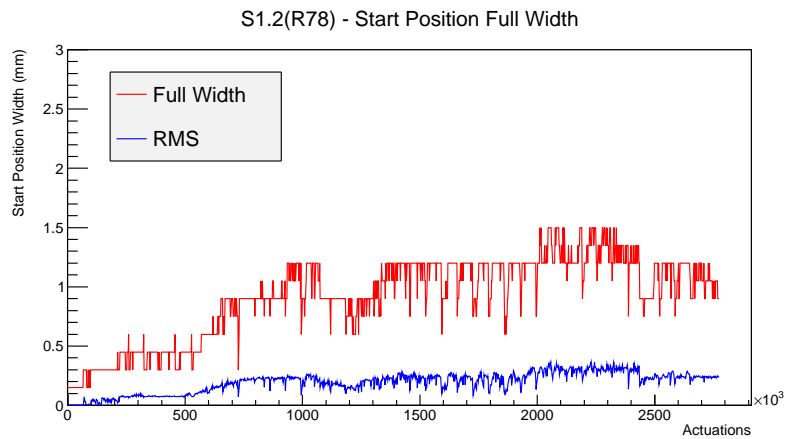

Target Performance Report - S1.2(R78)

Report Generated: February 7, 2013,

Last Actuation: 07/02/13 11:06:31

1 Operation Summary

	Last Shift	Total
Actuations:	64.8K	2775.2 K
Quadrature Count errors:	0	0
Fiber ADC errors:	0	0
BPS errors (during actuation):	0	0
(R78) Gaps > 3s & < 10s:	0	24
(R78) Gaps > 10s:	0	82
(R78) SP2 Corrections:	2	334
(R78) Capture Over/Under shoots:	9/3726	50614/54340

2 Mechanical Performance

Starting position for the last 2000 actuations.

Starting position width over time.

Acceleration for the last 2000 actuations.

Acceleration over time. Normalised to a temperature 45C using the temperature data collected by the system.