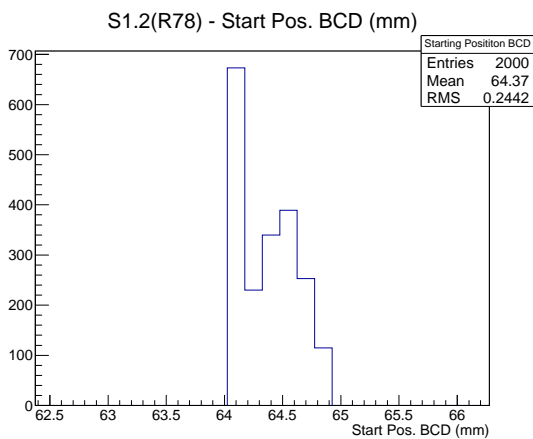

Target Performance Report - S1.2(R78)

Report Generated: February 7, 2013,

Last Actuation: 07/02/13 11:06:31

1 Operation Summary

	Last Shift	Total
Actuations:	64.8K	2775.2 K
Quadrature Count errors:	0	0
Fiber ADC errors:	0	0
BPS errors (during actuation):	0	0
(R78) Gaps > 3s & < 10s:	0	24
(R78) Gaps > 10s:	0	82
(R78) SP2 Corrections:	2	334
(R78) Capture Over/Under shoots:	9/3726	50614/54340

2 Mechanical Performance

Starting position for the last 2000 actuations.

Starting position width over time.

Acceleration for the last 2000 actuations.

Acceleration over time. Normalised to a temperature 45C using the temperature data collected by the system.

3 Optical Performance

4 BPS Check