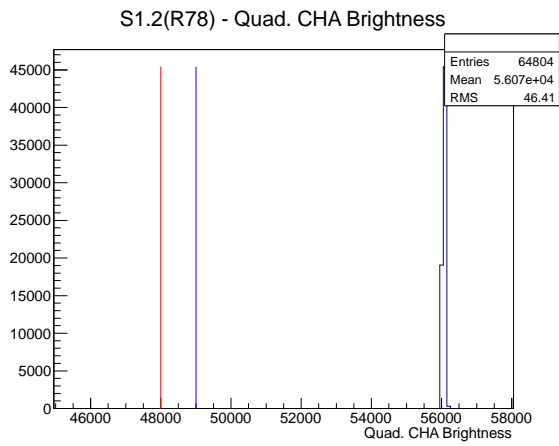

Target Performance Report - S1.2(R78)

Report Generated: February 7, 2013,

Last Actuation: 07/02/13 11:06:31

1 Operation Summary

	Last Shift	Total
Actuations:	64.8K	2775.2 K
Quadrature Count errors:	0	0
Fiber ADC errors:	0	0
BPS errors (during actuation):	0	0
(R78) Gaps > 3s & < 10s:	0	24
(R78) Gaps > 10s:	0	82
(R78) SP2 Corrections:	2	334
(R78) Capture Over/Under shoots:	9/3726	50614/54340

2 Mechanical Performance

Starting position for the last 2000 actuations.

Starting position width over time.

Acceleration for the last 2000 actuations.

Acceleration over time. Normalised to a temperature 45C using the temperature data collected by the system.

3 Optical Performance

4 BPS Check