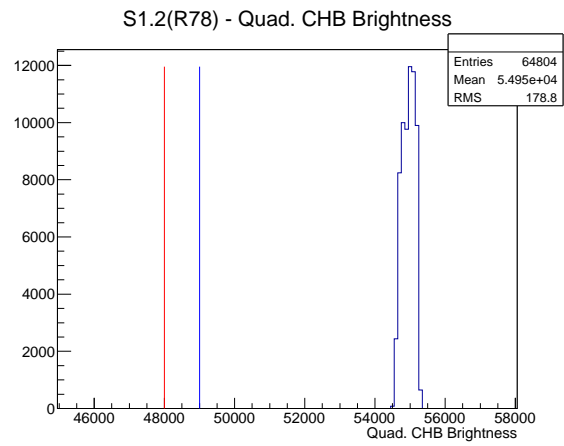

Target Performance Report - S1.2(R78)

Report Generated: February 7, 2013,

Last Actuation: 07/02/13 11:06:31

1 Operation Summary

	Last Shift	Total
Actuations:	64.8K	2775.2 K
Quadrature Count errors:	0	0
Fiber ADC errors:	0	0
BPS errors (during actuation):	0	0
(R78) Gaps > 3s & < 10s:	0	24
(R78) Gaps > 10s:	0	82
(R78) SP2 Corrections:	2	334
(R78) Capture Over/Under shoots:	9/3726	50614/54340

2 Mechanical Performance

Starting position for the last 2000 actuations.

Starting position width over time.

Acceleration for the last 2000 actuations.

Acceleration over time. Normalised to a temperature 45C using the temperature data collected by the system.

3 Optical Performance

4 BPS Check