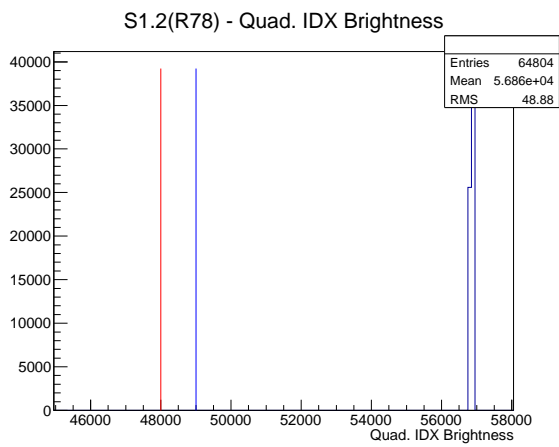

Target Performance Report - S1.2(R78)

Report Generated: February 7, 2013,

Last Actuation: 07/02/13 11:06:31

1 Operation Summary

	Last Shift	Total
Actuations:	64.8K	2775.2 K
Quadrature Count errors:	0	0
Fiber ADC errors:	0	0
BPS errors (during actuation):	0	0
(R78) Gaps > 3s & < 10s:	0	24
(R78) Gaps > 10s:	0	82
(R78) SP2 Corrections:	2	334
(R78) Capture Over/Under shoots:	9/3726	50614/54340

2 Mechanical Performance

Starting position for the last 2000 actuations.

Starting position width over time.

Acceleration for the last 2000 actuations.

Acceleration over time. Normalised to a temperature 45C using the temperature data collected by the system.

3 Optical Performance

4 BPS Check