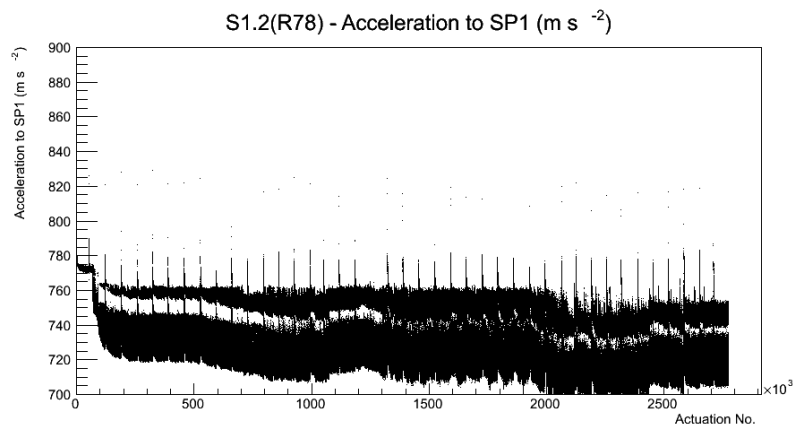

Target Performance Report - S1.2(R78)

Report Generated: February 7, 2013,

Last Actuation: 07/02/13 11:06:31

1 Operation Summary

	Last Shift	Total
Actuations:	64.8K	2775.2 K
Quadrature Count errors:	0	0
Fiber ADC errors:	0	0
BPS errors (during actuation):	0	0
(R78) Gaps > 3s & < 10s:	0	24
(R78) Gaps > 10s:	0	82
(R78) SP2 Corrections:	2	334
(R78) Capture Over/Under shoots:	9/3726	50614/54340

2 Mechanical Performance

Starting position for the last 2000 actuations.

Starting position width over time.

Acceleration for the last 2000 actuations.

Acceleration over time. Normalised to a temperature 45C using the temperature data collected by the system.

3 Optical Performance

4 BPS Check