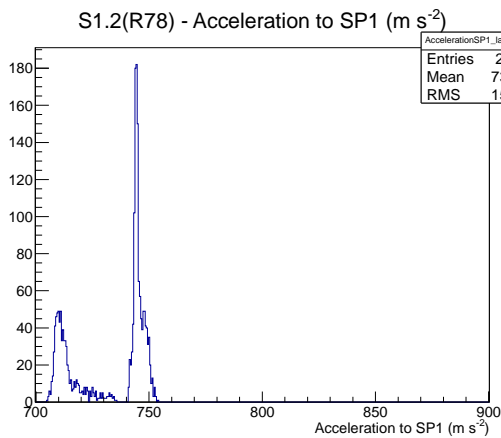

Target Performance Report - S1.2(R78)

Report Generated: February 7, 2013,

Last Actuation: 07/02/13 11:06:31

1 Operation Summary

	Last Shift	Total
Actuations:	64.8K	2775.2 K
Quadrature Count errors:	0	0
Fiber ADC errors:	0	0
BPS errors (during actuation):	0	0
(R78) Gaps > 3s & < 10s:	0	24
(R78) Gaps > 10s:	0	82
(R78) SP2 Corrections:	2	334
(R78) Capture Over/Under shoots:	9/3726	50614/54340

2 Mechanical Performance

Starting position for the last 2000 actuations.

Starting position width over time.

Acceleration for the last 2000 actuations.

Acceleration over time. Normalised to a temperature 45C using the temperature data collected by the system.