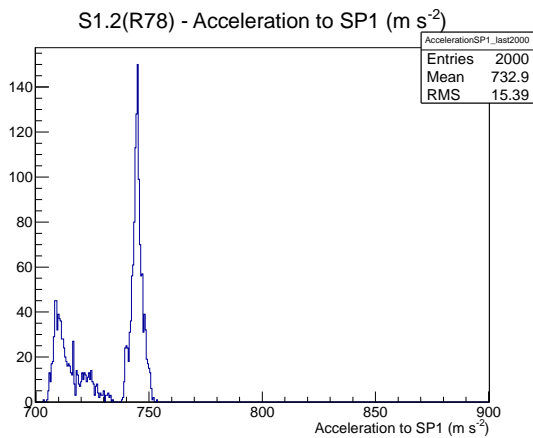

Target Performance Report - S1.2(R78)

Report Generated: February 6, 2013,

Last Actuation: 06/02/13 11:11:23

1 Operation Summary

	Last Shift	Total
Actuations:	60.3K	2710.3 K
Quadrature Count errors:	0	0
Fiber ADC errors:	0	0
BPS errors (during actuation):	0	0
(R78) Gaps > 3s & < 10s:	0	24
(R78) Gaps > 10s:	0	80
(R78) SP2 Corrections:	5	332
(R78) Capture Over/Under shoots:	50/3864	46742/50606

2 Mechanical Performance

Starting position for the last 2000 actuations.

Starting position width over time.

Acceleration for the last 2000 actuations.

Acceleration over time. Normalised to a temperature 45C using the temperature data collected by the system.