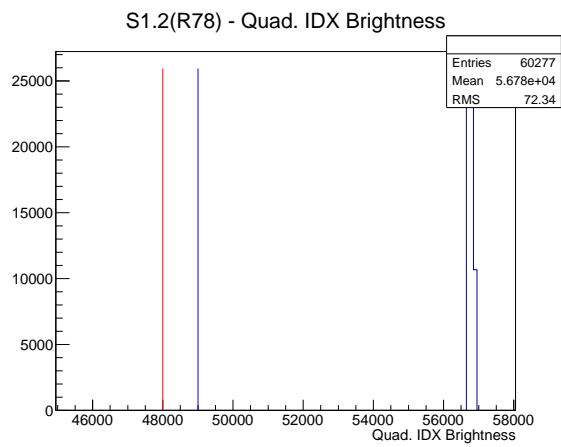

Target Performance Report - S1.2(R78)

Report Generated: February 6, 2013,

Last Actuation: 06/02/13 11:11:23

1 Operation Summary

	Last Shift	Total
Actuations:	60.3K	2710.3 K
Quadrature Count errors:	0	0
Fiber ADC errors:	0	0
BPS errors (during actuation):	0	0
(R78) Gaps > 3s & < 10s:	0	24
(R78) Gaps > 10s:	0	80
(R78) SP2 Corrections:	5	332
(R78) Capture Over/Under shoots:	50/3864	46742/50606

2 Mechanical Performance

Starting position for the last 2000 actuations.

Starting position width over time.

Acceleration for the last 2000 actuations.

Acceleration over time. Normalised to a temperature 45C using the temperature data collected by the system.

3 Optical Performance

4 BPS Check