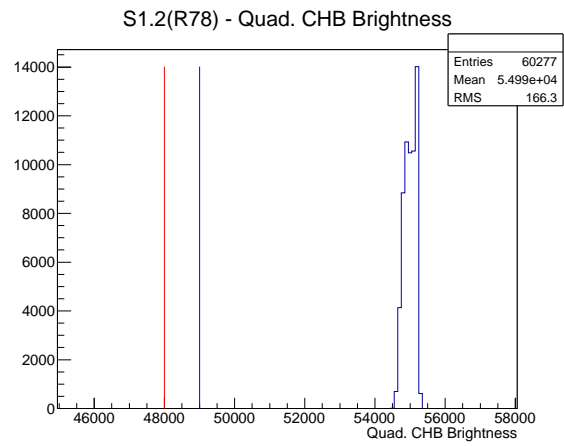

Target Performance Report - S1.2(R78)

Report Generated: February 6, 2013,

Last Actuation: 06/02/13 11:11:23

1 Operation Summary

	Last Shift	Total
Actuations:	60.3K	2710.3 K
Quadrature Count errors:	0	0
Fiber ADC errors:	0	0
BPS errors (during actuation):	0	0
(R78) Gaps > 3s & < 10s:	0	24
(R78) Gaps > 10s:	0	80
(R78) SP2 Corrections:	5	332
(R78) Capture Over/Under shoots:	50/3864	46742/50606

2 Mechanical Performance

Starting position for the last 2000 actuations.

Starting position width over time.

Acceleration for the last 2000 actuations.

Acceleration over time. Normalised to a temperature 45C using the temperature data collected by the system.

3 Optical Performance

4 BPS Check