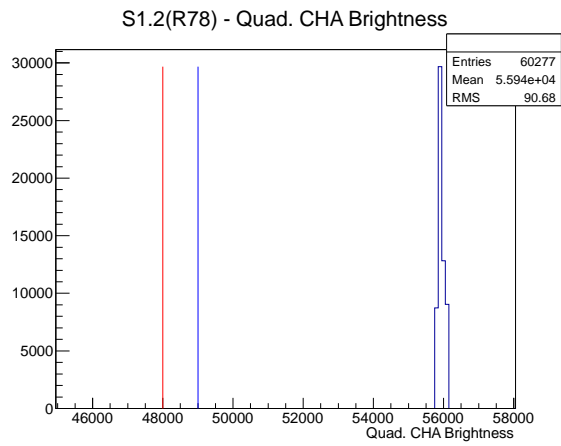

Target Performance Report - S1.2(R78)

Report Generated: February 6, 2013,

Last Actuation: 06/02/13 11:11:23

1 Operation Summary

	Last Shift	Total
Actuations:	60.3K	2710.3 K
Quadrature Count errors:	0	0
Fiber ADC errors:	0	0
BPS errors (during actuation):	0	0
(R78) Gaps > 3s & < 10s:	0	24
(R78) Gaps > 10s:	0	80
(R78) SP2 Corrections:	5	332
(R78) Capture Over/Under shoots:	50/3864	46742/50606

2 Mechanical Performance

Starting position for the last 2000 actuations.

Starting position width over time.

Acceleration for the last 2000 actuations.

Acceleration over time. Normalised to a temperature 45C using the temperature data collected by the system.

3 Optical Performance

4 BPS Check