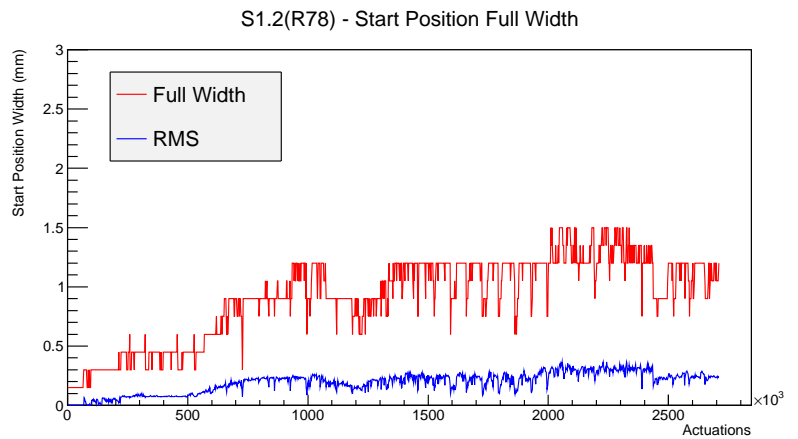

Target Performance Report - S1.2(R78)

Report Generated: February 6, 2013,

Last Actuation: 06/02/13 11:11:23

1 Operation Summary

	Last Shift	Total
Actuations:	60.3K	2710.3 K
Quadrature Count errors:	0	0
Fiber ADC errors:	0	0
BPS errors (during actuation):	0	0
(R78) Gaps > 3s & < 10s:	0	24
(R78) Gaps > 10s:	0	80
(R78) SP2 Corrections:	5	332
(R78) Capture Over/Under shoots:	50/3864	46742/50606

2 Mechanical Performance

Starting position for the last 2000 actuations.

Starting position width over time.

Acceleration for the last 2000 actuations.

Acceleration over time. Normalised to a temperature 45C using the temperature data collected by the system.