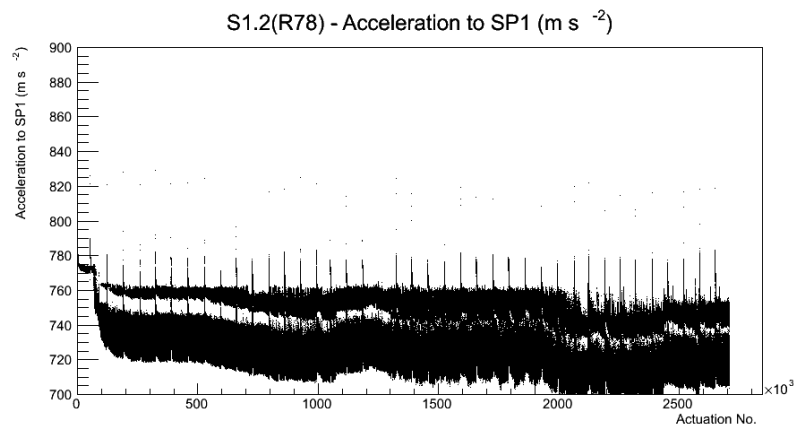

Target Performance Report - S1.2(R78)

Report Generated: February 6, 2013,

Last Actuation: 06/02/13 11:11:23

1 Operation Summary

	Last Shift	Total
Actuations:	60.3K	2710.3 K
Quadrature Count errors:	0	0
Fiber ADC errors:	0	0
BPS errors (during actuation):	0	0
(R78) Gaps > 3s & < 10s:	0	24
(R78) Gaps > 10s:	0	80
(R78) SP2 Corrections:	5	332
(R78) Capture Over/Under shoots:	50/3864	46742/50606

2 Mechanical Performance

Starting position for the last 2000 actuations.

Starting position width over time.

Acceleration for the last 2000 actuations.

Acceleration over time. Normalised to a temperature 45C using the temperature data collected by the system.