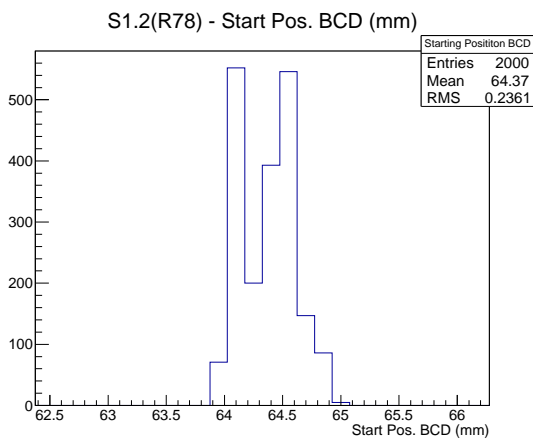

Target Performance Report - S1.2(R78)

Report Generated: February 6, 2013,

Last Actuation: 06/02/13 11:11:23

1 Operation Summary

	Last Shift	Total
Actuations:	60.3K	2710.3 K
Quadrature Count errors:	0	0
Fiber ADC errors:	0	0
BPS errors (during actuation):	0	0
(R78) Gaps > 3s & < 10s:	0	24
(R78) Gaps > 10s:	0	80
(R78) SP2 Corrections:	5	332
(R78) Capture Over/Under shoots:	50/3864	46742/50606

2 Mechanical Performance

Starting position for the last 2000 actuations.

Starting position width over time.

Acceleration for the last 2000 actuations.

Acceleration over time. Normalised to a temperature 45C using the temperature data collected by the system.

3 Optical Performance

4 BPS Check