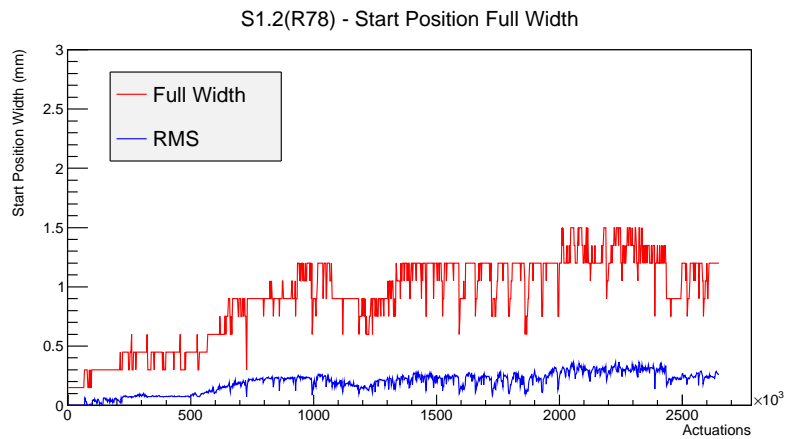

Target Performance Report - S1.2(R78)

Report Generated: February 5, 2013,

Last Actuation: 05/02/13 11:12:04

1 Operation Summary

	Last Shift	Total
Actuations:	65.4K	2650.1 K
Quadrature Count errors:	0	0
Fiber ADC errors:	0	0
BPS errors (during actuation):	0	0
(R78) Gaps > 3s & < 10s:	0	24
(R78) Gaps > 10s:	0	78
(R78) SP2 Corrections:	7	327
(R78) Capture Over/Under shoots:	25/2936	43754/46690

2 Mechanical Performance

Starting position for the last 2000 actuations.

Starting position width over time.

Acceleration for the last 2000 actuations.

Acceleration over time. Normalised to a temperature 45C using the temperature data collected by the system.