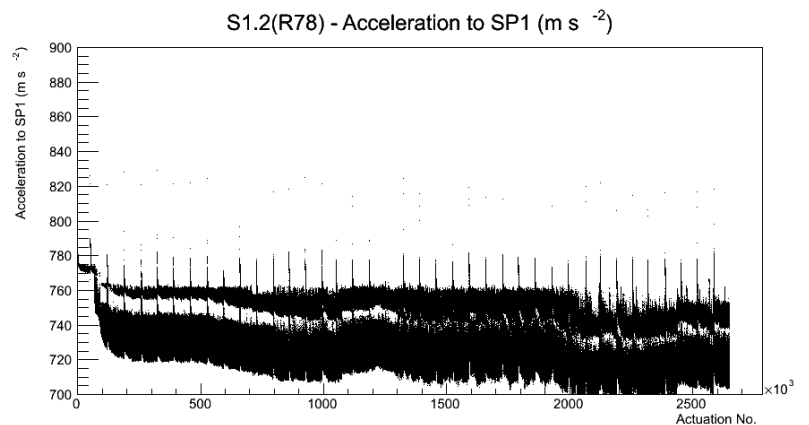

Target Performance Report - S1.2(R78)

Report Generated: February 5, 2013,

Last Actuation: 05/02/13 11:12:04

1 Operation Summary

	Last Shift	Total
Actuations:	65.4K	2650.1 K
Quadrature Count errors:	0	0
Fiber ADC errors:	0	0
BPS errors (during actuation):	0	0
(R78) Gaps > 3s & < 10s:	0	24
(R78) Gaps > 10s:	0	78
(R78) SP2 Corrections:	7	327
(R78) Capture Over/Under shoots:	25/2936	43754/46690

2 Mechanical Performance

Starting position for the last 2000 actuations.

Starting position width over time.

Acceleration for the last 2000 actuations.

Acceleration over time. Normalised to a temperature 45C using the temperature data collected by the system.

3 Optical Performance

4 BPS Check