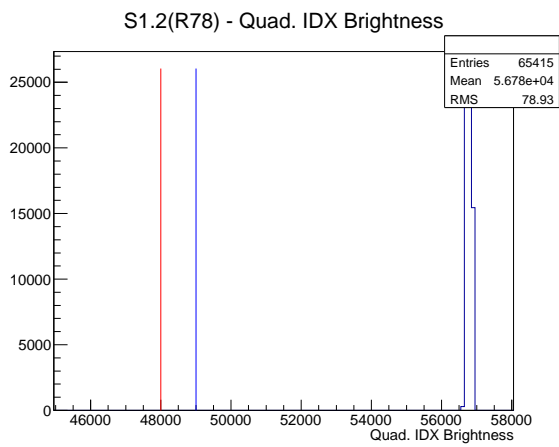

Target Performance Report - S1.2(R78)

Report Generated: February 5, 2013,

Last Actuation: 05/02/13 11:12:04

1 Operation Summary

	Last Shift	Total
Actuations:	65.4K	2650.1 K
Quadrature Count errors:	0	0
Fiber ADC errors:	0	0
BPS errors (during actuation):	0	0
(R78) Gaps > 3s & < 10s:	0	24
(R78) Gaps > 10s:	0	78
(R78) SP2 Corrections:	7	327
(R78) Capture Over/Under shoots:	25/2936	43754/46690

2 Mechanical Performance

Starting position for the last 2000 actuations.

Starting position width over time.

Acceleration for the last 2000 actuations.

Acceleration over time. Normalised to a temperature 45C using the temperature data collected by the system.

3 Optical Performance

4 BPS Check