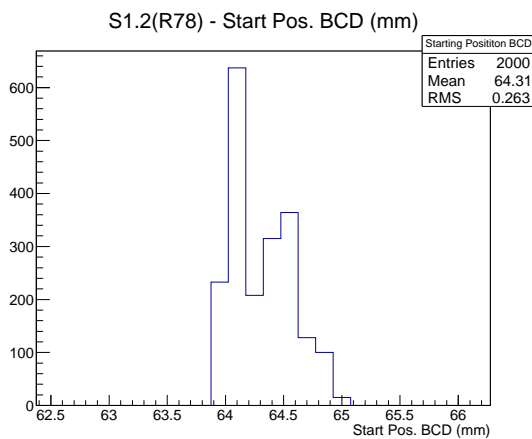

Target Performance Report - S1.2(R78)

Report Generated: February 5, 2013,

Last Actuation: 05/02/13 11:12:04

1 Operation Summary

	Last Shift	Total
Actuations:	65.4K	2650.1 K
Quadrature Count errors:	0	0
Fiber ADC errors:	0	0
BPS errors (during actuation):	0	0
(R78) Gaps > 3s & < 10s:	0	24
(R78) Gaps > 10s:	0	78
(R78) SP2 Corrections:	7	327
(R78) Capture Over/Under shoots:	25/2936	43754/46690

2 Mechanical Performance

Starting position for the last 2000 actuations.

Starting position width over time.

Acceleration for the last 2000 actuations.

Acceleration over time. Normalised to a temperature 45C using the temperature data collected by the system.

3 Optical Performance

4 BPS Check