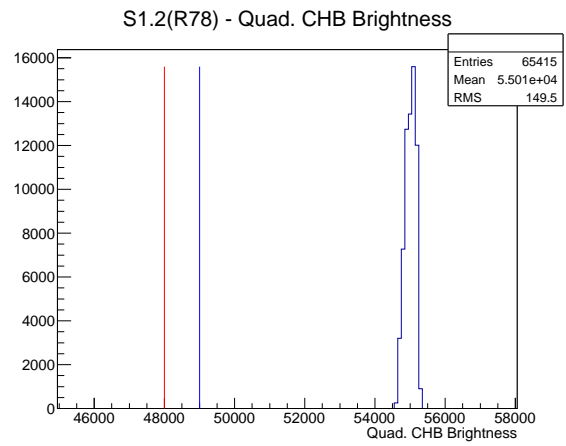

Target Performance Report - S1.2(R78)

Report Generated: February 5, 2013,

Last Actuation: 05/02/13 11:12:04

1 Operation Summary

	Last Shift	Total
Actuations:	65.4K	2650.1 K
Quadrature Count errors:	0	0
Fiber ADC errors:	0	0
BPS errors (during actuation):	0	0
(R78) Gaps > 3s & < 10s:	0	24
(R78) Gaps > 10s:	0	78
(R78) SP2 Corrections:	7	327
(R78) Capture Over/Under shoots:	25/2936	43754/46690

2 Mechanical Performance

Starting position for the last 2000 actuations.

Starting position width over time.

Acceleration for the last 2000 actuations.

Acceleration over time. Normalised to a temperature 45C using the temperature data collected by the system.

3 Optical Performance

4 BPS Check