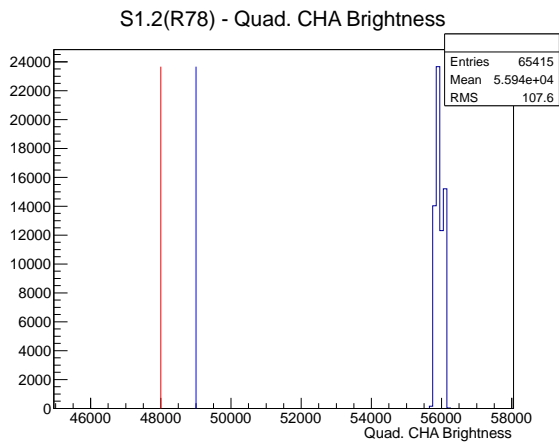

Target Performance Report - S1.2(R78)

Report Generated: February 5, 2013,

Last Actuation: 05/02/13 11:12:04

1 Operation Summary

	Last Shift	Total
Actuations:	65.4K	2650.1 K
Quadrature Count errors:	0	0
Fiber ADC errors:	0	0
BPS errors (during actuation):	0	0
(R78) Gaps > 3s & < 10s:	0	24
(R78) Gaps > 10s:	0	78
(R78) SP2 Corrections:	7	327
(R78) Capture Over/Under shoots:	25/2936	43754/46690

2 Mechanical Performance

Starting position for the last 2000 actuations.

Starting position width over time.

Acceleration for the last 2000 actuations.

Acceleration over time. Normalised to a temperature 45C using the temperature data collected by the system.

3 Optical Performance

4 BPS Check