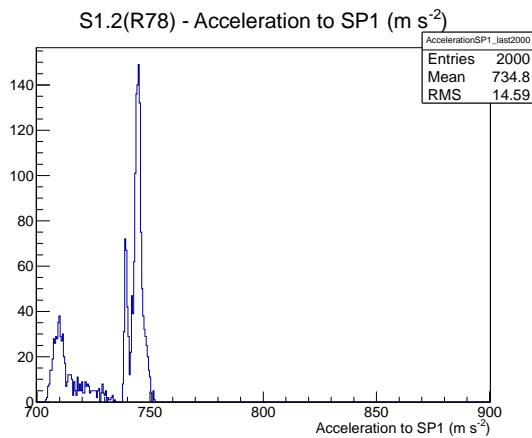

Target Performance Report - S1.2(R78)

Report Generated: February 5, 2013,

Last Actuation: 05/02/13 11:12:04

1 Operation Summary

	Last Shift	Total
Actuations:	65.4K	2650.1 K
Quadrature Count errors:	0	0
Fiber ADC errors:	0	0
BPS errors (during actuation):	0	0
(R78) Gaps > 3s & < 10s:	0	24
(R78) Gaps > 10s:	0	78
(R78) SP2 Corrections:	7	327
(R78) Capture Over/Under shoots:	25/2936	43754/46690

2 Mechanical Performance

Starting position for the last 2000 actuations.

Starting position width over time.

Acceleration for the last 2000 actuations.

Acceleration over time. Normalised to a temperature 45C using the temperature data collected by the system.