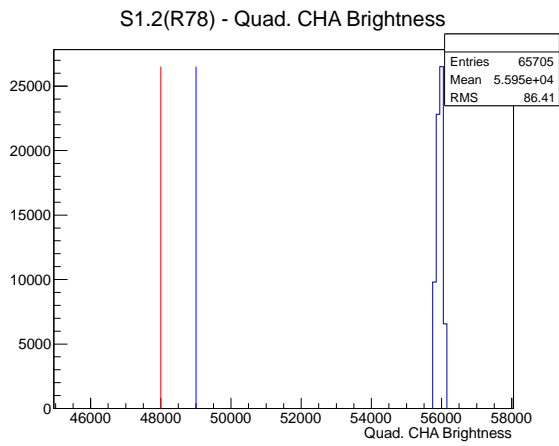

Target Performance Report - S1.2(R78)

Report Generated: January 31, 2013,

Last Actuation: 31/01/13 11:22:15

1 Operation Summary

	Last Shift	Total
Actuations:	65.7K	2518.2 K
Quadrature Count errors:	0	0
Fiber ADC errors:	0	0
BPS errors (during actuation):	0	0
(R78) Gaps > 3s & < 10s:	0	24
(R78) Gaps > 10s:	0	74
(R78) SP2 Corrections:	2	306
(R78) Capture Over/Under shoots:	36/1570	40985/42555

2 Mechanical Performance

Starting position for the last 2000 actuations.

Starting position width over time.

Acceleration for the last 2000 actuations.

Acceleration over time. Normalised to a temperature 45C using the temperature data collected by the system.

3 Optical Performance

4 BPS Check