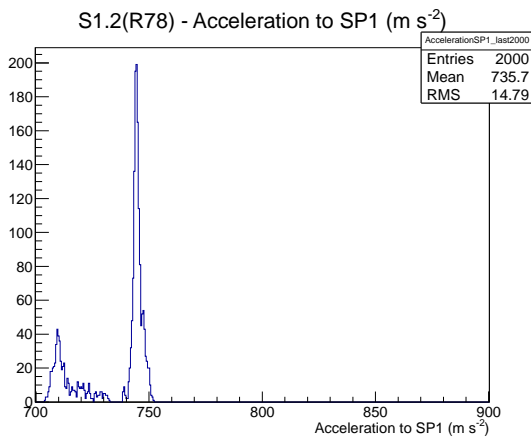

Target Performance Report - S1.2(R78)

Report Generated: January 31, 2013,

Last Actuation: 31/01/13 11:22:15

1 Operation Summary

	Last Shift	Total
Actuations:	65.7K	2518.2 K
Quadrature Count errors:	0	0
Fiber ADC errors:	0	0
BPS errors (during actuation):	0	0
(R78) Gaps > 3s & < 10s:	0	24
(R78) Gaps > 10s:	0	74
(R78) SP2 Corrections:	2	306
(R78) Capture Over/Under shoots:	36/1570	40985/42555

2 Mechanical Performance

Starting position for the last 2000 actuations.

Starting position width over time.

Acceleration for the last 2000 actuations.

Acceleration over time. Normalised to a temperature 45C using the temperature data collected by the system.