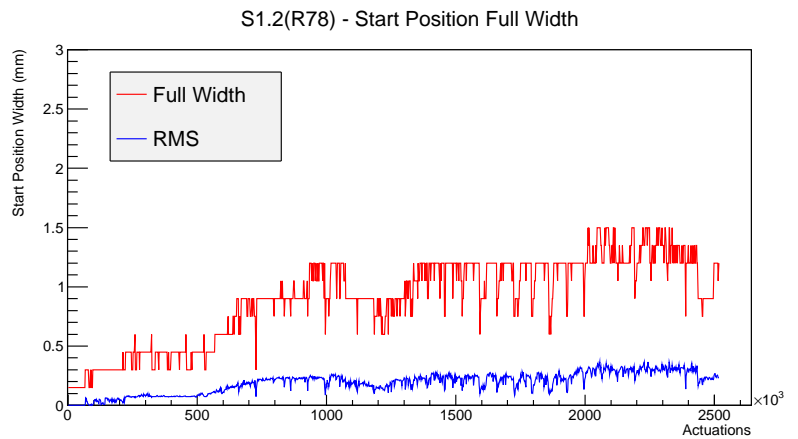

Target Performance Report - S1.2(R78)

Report Generated: January 31, 2013,

Last Actuation: 31/01/13 11:22:15

1 Operation Summary

	Last Shift	Total
Actuations:	65.7K	2518.2 K
Quadrature Count errors:	0	0
Fiber ADC errors:	0	0
BPS errors (during actuation):	0	0
(R78) Gaps > 3s & < 10s:	0	24
(R78) Gaps > 10s:	0	74
(R78) SP2 Corrections:	2	306
(R78) Capture Over/Under shoots:	36/1570	40985/42555

2 Mechanical Performance

Starting position for the last 2000 actuations.

Starting position width over time.

Acceleration for the last 2000 actuations.

Acceleration over time. Normalised to a temperature 45C using the temperature data collected by the system.