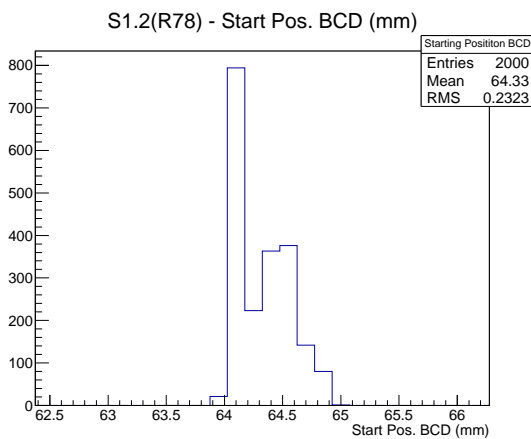

Target Performance Report - S1.2(R78)

Report Generated: January 31, 2013,

Last Actuation: 31/01/13 11:22:15

1 Operation Summary

	Last Shift	Total
Actuations:	65.7K	2518.2 K
Quadrature Count errors:	0	0
Fiber ADC errors:	0	0
BPS errors (during actuation):	0	0
(R78) Gaps > 3s & < 10s:	0	24
(R78) Gaps > 10s:	0	74
(R78) SP2 Corrections:	2	306
(R78) Capture Over/Under shoots:	36/1570	40985/42555

2 Mechanical Performance

Starting position for the last 2000 actuations.

Starting position width over time.

Acceleration for the last 2000 actuations.

Acceleration over time. Normalised to a temperature 45C using the temperature data collected by the system.

3 Optical Performance

4 BPS Check