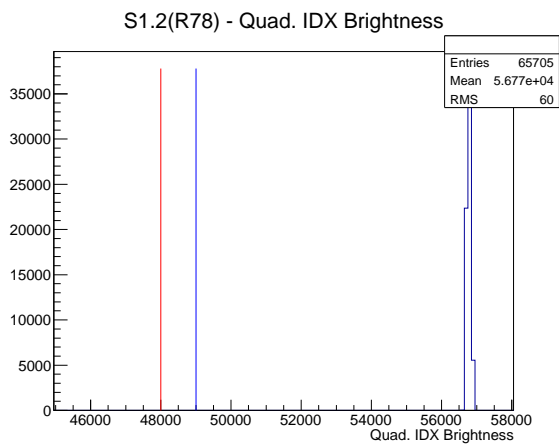

Target Performance Report - S1.2(R78)

Report Generated: January 31, 2013,

Last Actuation: 31/01/13 11:22:15

1 Operation Summary

	Last Shift	Total
Actuations:	65.7K	2518.2 K
Quadrature Count errors:	0	0
Fiber ADC errors:	0	0
BPS errors (during actuation):	0	0
(R78) Gaps > 3s & < 10s:	0	24
(R78) Gaps > 10s:	0	74
(R78) SP2 Corrections:	2	306
(R78) Capture Over/Under shoots:	36/1570	40985/42555

2 Mechanical Performance

Starting position for the last 2000 actuations.

Starting position width over time.

Acceleration for the last 2000 actuations.

Acceleration over time. Normalised to a temperature 45C using the temperature data collected by the system.

3 Optical Performance

4 BPS Check