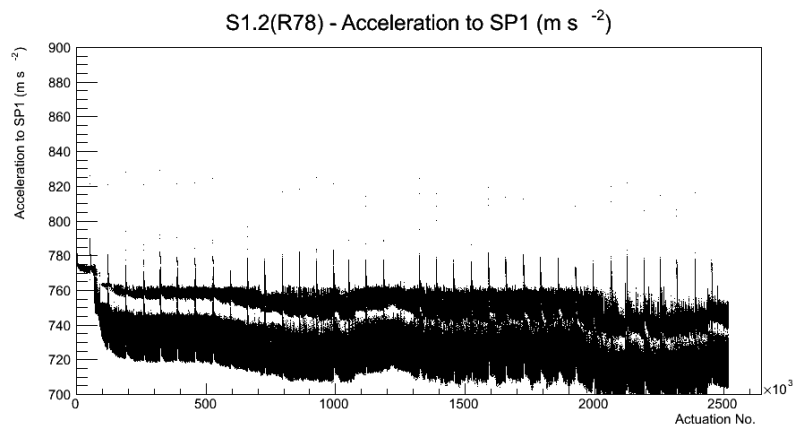

Target Performance Report - S1.2(R78)

Report Generated: January 31, 2013,

Last Actuation: 31/01/13 11:22:15

1 Operation Summary

	Last Shift	Total
Actuations:	65.7K	2518.2 K
Quadrature Count errors:	0	0
Fiber ADC errors:	0	0
BPS errors (during actuation):	0	0
(R78) Gaps > 3s & < 10s:	0	24
(R78) Gaps > 10s:	0	74
(R78) SP2 Corrections:	2	306
(R78) Capture Over/Under shoots:	36/1570	40985/42555

2 Mechanical Performance

Starting position for the last 2000 actuations.

Starting position width over time.

Acceleration for the last 2000 actuations.

Acceleration over time. Normalised to a temperature 45C using the temperature data collected by the system.

3 Optical Performance

4 BPS Check