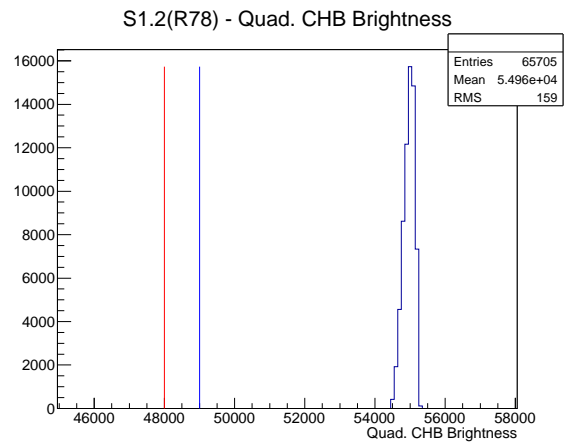

Target Performance Report - S1.2(R78)

Report Generated: January 31, 2013,

Last Actuation: 31/01/13 11:22:15

1 Operation Summary

	Last Shift	Total
Actuations:	65.7K	2518.2 K
Quadrature Count errors:	0	0
Fiber ADC errors:	0	0
BPS errors (during actuation):	0	0
(R78) Gaps > 3s & < 10s:	0	24
(R78) Gaps > 10s:	0	74
(R78) SP2 Corrections:	2	306
(R78) Capture Over/Under shoots:	36/1570	40985/42555

2 Mechanical Performance

Starting position for the last 2000 actuations.

Starting position width over time.

Acceleration for the last 2000 actuations.

Acceleration over time. Normalised to a temperature 45C using the temperature data collected by the system.

3 Optical Performance

4 BPS Check