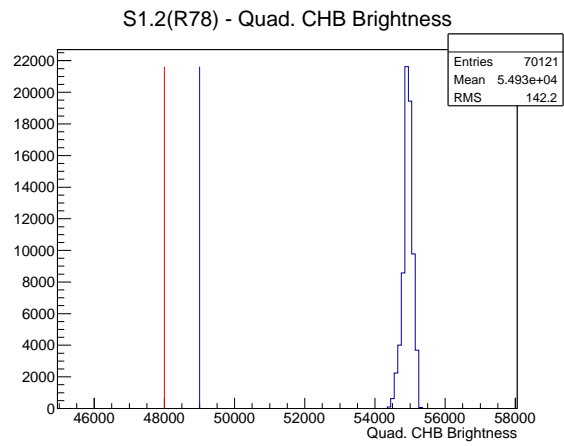

Target Performance Report - S1.2(R78)

Report Generated: January 29, 2013,

Last Actuation: 29/01/13 12:01:59

1 Operation Summary

	Last Shift	Total
Actuations:	70.1K	2387.8 K
Quadrature Count errors:	0	0
Fiber ADC errors:	0	0
BPS errors (during actuation):	0	0
(R78) Gaps > 3s & < 10s:	0	24
(R78) Gaps > 10s:	0	70
(R78) SP2 Corrections:	15	291
(R78) Capture Over/Under shoots:	969/654	38805/39459

2 Mechanical Performance

Starting position for the last 2000 actuations.

Starting position width over time.

Acceleration for the last 2000 actuations.

Acceleration over time. Normalised to a temperature 45C using the temperature data collected by the system.

3 Optical Performance

4 BPS Check