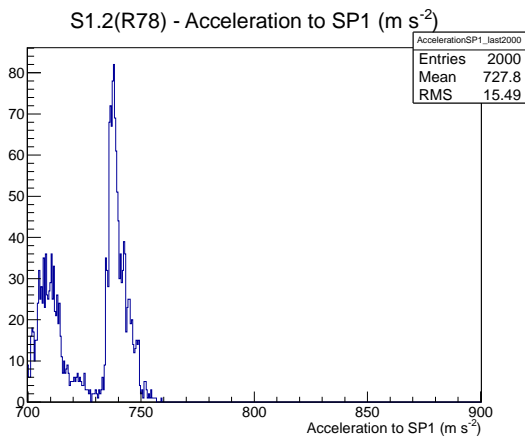

Target Performance Report - S1.2(R78)

Report Generated: January 29, 2013,

Last Actuation: 29/01/13 12:01:59

1 Operation Summary

	Last Shift	Total
Actuations:	70.1K	2387.8 K
Quadrature Count errors:	0	0
Fiber ADC errors:	0	0
BPS errors (during actuation):	0	0
(R78) Gaps > 3s & < 10s:	0	24
(R78) Gaps > 10s:	0	70
(R78) SP2 Corrections:	15	291
(R78) Capture Over/Under shoots:	969/654	38805/39459

2 Mechanical Performance

Starting position for the last 2000 actuations.

Starting position width over time.

Acceleration for the last 2000 actuations.

Acceleration over time. Normalised to a temperature 45C using the temperature data collected by the system.