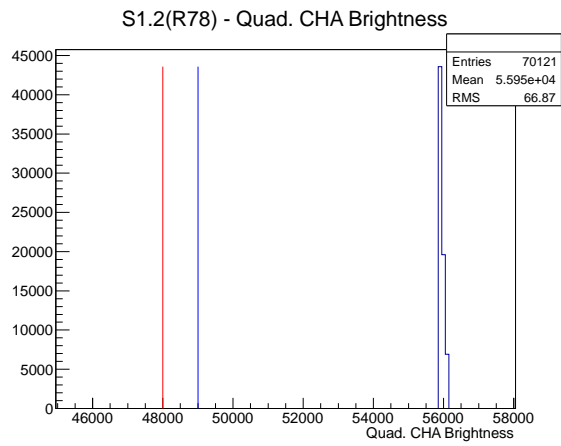

Target Performance Report - S1.2(R78)

Report Generated: January 29, 2013,

Last Actuation: 29/01/13 12:01:59

1 Operation Summary

	Last Shift	Total
Actuations:	70.1K	2387.8 K
Quadrature Count errors:	0	0
Fiber ADC errors:	0	0
BPS errors (during actuation):	0	0
(R78) Gaps > 3s & < 10s:	0	24
(R78) Gaps > 10s:	0	70
(R78) SP2 Corrections:	15	291
(R78) Capture Over/Under shoots:	969/654	38805/39459

2 Mechanical Performance

Starting position for the last 2000 actuations.

Starting position width over time.

Acceleration for the last 2000 actuations.

Acceleration over time. Normalised to a temperature 45C using the temperature data collected by the system.

3 Optical Performance

4 BPS Check