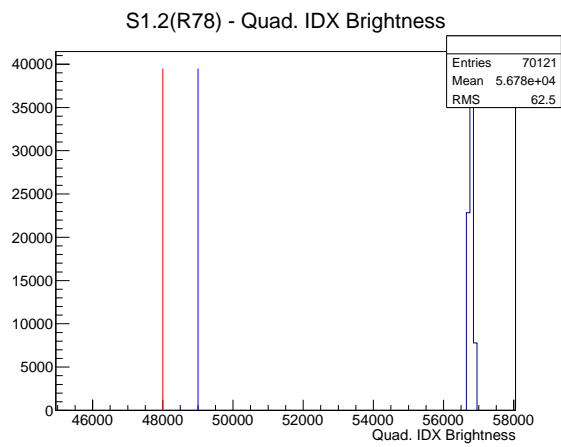

Target Performance Report - S1.2(R78)

Report Generated: January 29, 2013,

Last Actuation: 29/01/13 12:01:59

1 Operation Summary

	Last Shift	Total
Actuations:	70.1K	2387.8 K
Quadrature Count errors:	0	0
Fiber ADC errors:	0	0
BPS errors (during actuation):	0	0
(R78) Gaps > 3s & < 10s:	0	24
(R78) Gaps > 10s:	0	70
(R78) SP2 Corrections:	15	291
(R78) Capture Over/Under shoots:	969/654	38805/39459

2 Mechanical Performance

Starting position for the last 2000 actuations.

Starting position width over time.

Acceleration for the last 2000 actuations.

Acceleration over time. Normalised to a temperature 45C using the temperature data collected by the system.

3 Optical Performance

4 BPS Check