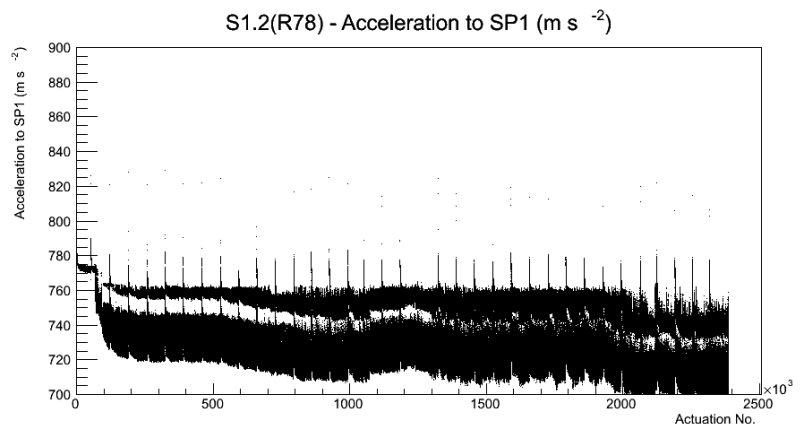

Target Performance Report - S1.2(R78)

Report Generated: January 29, 2013,

Last Actuation: 29/01/13 12:01:59

1 Operation Summary

	Last Shift	Total
Actuations:	70.1K	2387.8 K
Quadrature Count errors:	0	0
Fiber ADC errors:	0	0
BPS errors (during actuation):	0	0
(R78) Gaps > 3s & < 10s:	0	24
(R78) Gaps > 10s:	0	70
(R78) SP2 Corrections:	15	291
(R78) Capture Over/Under shoots:	969/654	38805/39459

2 Mechanical Performance

Starting position for the last 2000 actuations.

Starting position width over time.

Acceleration for the last 2000 actuations.

Acceleration over time. Normalised to a temperature 45C using the temperature data collected by the system.

3 Optical Performance

4 BPS Check