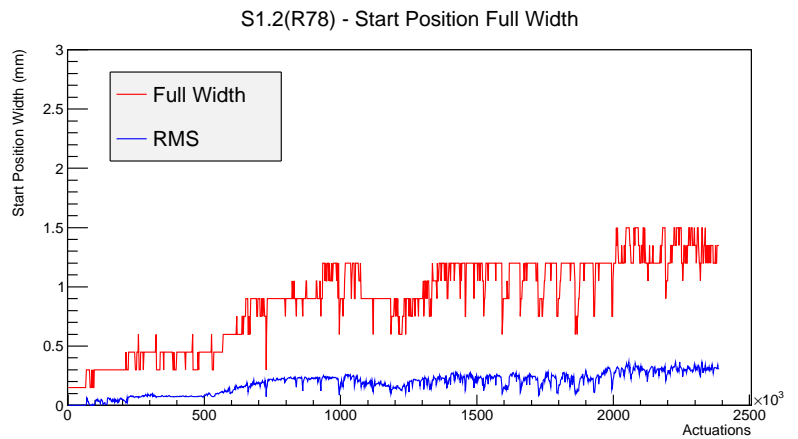

Target Performance Report - S1.2(R78)

Report Generated: January 29, 2013,

Last Actuation: 29/01/13 12:01:59

1 Operation Summary

	Last Shift	Total
Actuations:	70.1K	2387.8 K
Quadrature Count errors:	0	0
Fiber ADC errors:	0	0
BPS errors (during actuation):	0	0
(R78) Gaps > 3s & < 10s:	0	24
(R78) Gaps > 10s:	0	70
(R78) SP2 Corrections:	15	291
(R78) Capture Over/Under shoots:	969/654	38805/39459

2 Mechanical Performance

Starting position for the last 2000 actuations.

Starting position width over time.

Acceleration for the last 2000 actuations.

Acceleration over time. Normalised to a temperature 45C using the temperature data collected by the system.