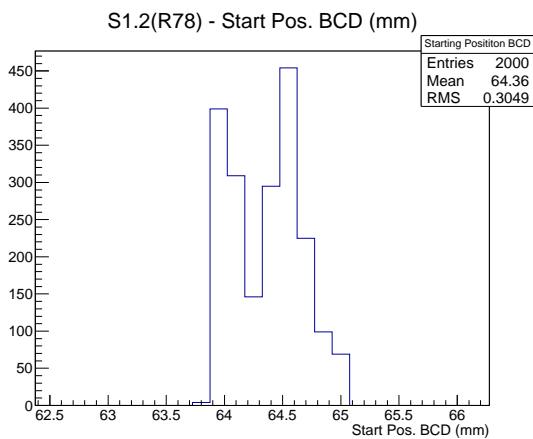

Target Performance Report - S1.2(R78)

Report Generated: January 29, 2013,

Last Actuation: 29/01/13 12:01:59

1 Operation Summary

	Last Shift	Total
Actuations:	70.1K	2387.8 K
Quadrature Count errors:	0	0
Fiber ADC errors:	0	0
BPS errors (during actuation):	0	0
(R78) Gaps > 3s & < 10s:	0	24
(R78) Gaps > 10s:	0	70
(R78) SP2 Corrections:	15	291
(R78) Capture Over/Under shoots:	969/654	38805/39459

2 Mechanical Performance

Starting position for the last 2000 actuations.

Starting position width over time.

Acceleration for the last 2000 actuations.

Acceleration over time. Normalised to a temperature 45C using the temperature data collected by the system.

3 Optical Performance

4 BPS Check