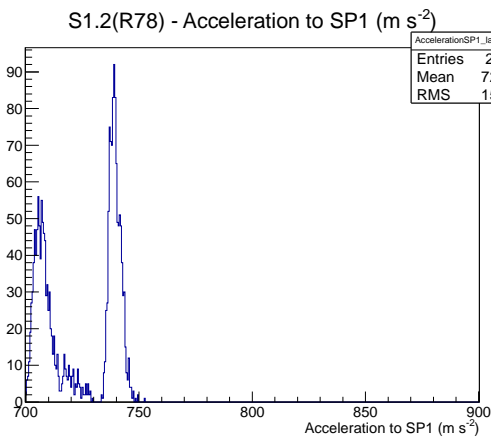

Target Performance Report - S1.2(R78)

Report Generated: January 28, 2013,

Last Actuation: 28/01/13 11:03:55

1 Operation Summary

	Last Shift	Total
Actuations:	64.0K	2317.7 K
Quadrature Count errors:	0	0
Fiber ADC errors:	0	0
BPS errors (during actuation):	0	0
(R78) Gaps > 3s & < 10s:	0	24
(R78) Gaps > 10s:	2	68
(R78) SP2 Corrections:	22	276
(R78) Capture Over/Under shoots:	650/1078	36757/37835

2 Mechanical Performance

Starting position for the last 2000 actuations.

Starting position width over time.

Acceleration for the last 2000 actuations.

Acceleration over time. Normalised to a temperature 45C using the temperature data collected by the system.