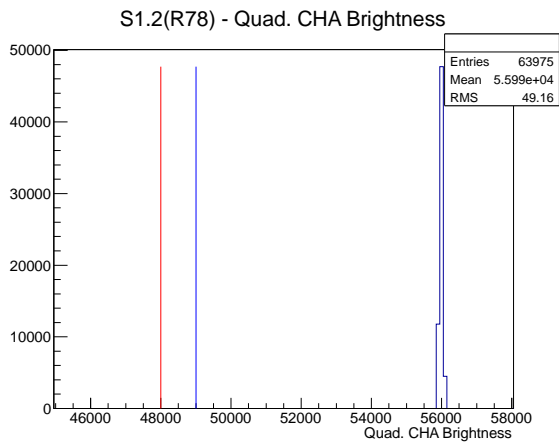

Target Performance Report - S1.2(R78)

Report Generated: January 28, 2013,

Last Actuation: 28/01/13 11:03:55

1 Operation Summary

	Last Shift	Total
Actuations:	64.0K	2317.7 K
Quadrature Count errors:	0	0
Fiber ADC errors:	0	0
BPS errors (during actuation):	0	0
(R78) Gaps > 3s & < 10s:	0	24
(R78) Gaps > 10s:	2	68
(R78) SP2 Corrections:	22	276
(R78) Capture Over/Under shoots:	650/1078	36757/37835

2 Mechanical Performance

Starting position for the last 2000 actuations.

Starting position width over time.

Acceleration for the last 2000 actuations.

Acceleration over time. Normalised to a temperature 45C using the temperature data collected by the system.

3 Optical Performance

4 BPS Check