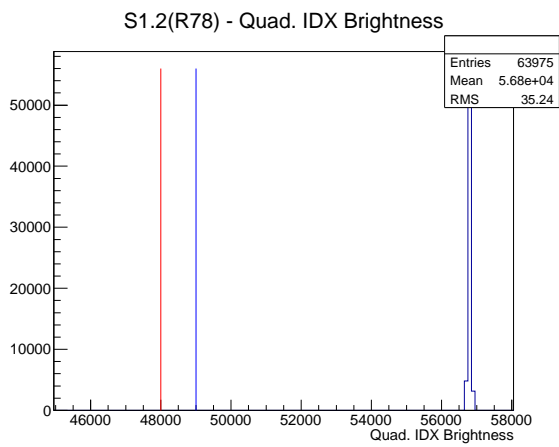

Target Performance Report - S1.2(R78)

Report Generated: January 28, 2013,

Last Actuation: 28/01/13 11:03:55

1 Operation Summary

	Last Shift	Total
Actuations:	64.0K	2317.7 K
Quadrature Count errors:	0	0
Fiber ADC errors:	0	0
BPS errors (during actuation):	0	0
(R78) Gaps > 3s & < 10s:	0	24
(R78) Gaps > 10s:	2	68
(R78) SP2 Corrections:	22	276
(R78) Capture Over/Under shoots:	650/1078	36757/37835

2 Mechanical Performance

Starting position for the last 2000 actuations.

Starting position width over time.

Acceleration for the last 2000 actuations.

Acceleration over time. Normalised to a temperature 45C using the temperature data collected by the system.

3 Optical Performance

4 BPS Check