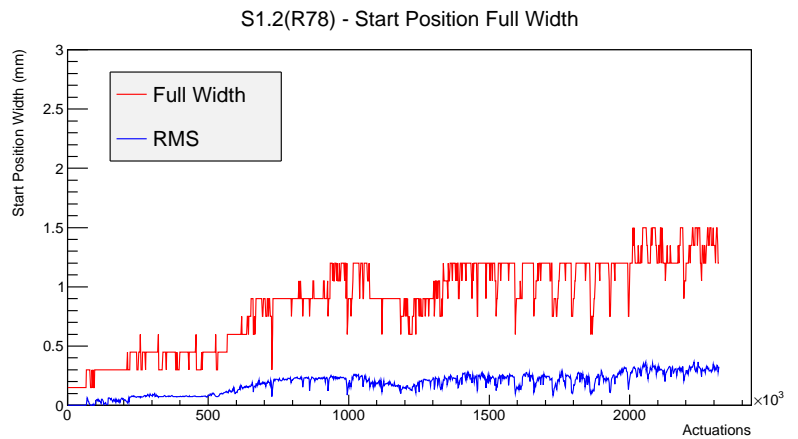

Target Performance Report - S1.2(R78)

Report Generated: January 28, 2013,

Last Actuation: 28/01/13 11:03:55

1 Operation Summary

	Last Shift	Total
Actuations:	64.0K	2317.7 K
Quadrature Count errors:	0	0
Fiber ADC errors:	0	0
BPS errors (during actuation):	0	0
(R78) Gaps > 3s & < 10s:	0	24
(R78) Gaps > 10s:	2	68
(R78) SP2 Corrections:	22	276
(R78) Capture Over/Under shoots:	650/1078	36757/37835

2 Mechanical Performance

Starting position for the last 2000 actuations.

Starting position width over time.

Acceleration for the last 2000 actuations.

Acceleration over time. Normalised to a temperature 45C using the temperature data collected by the system.