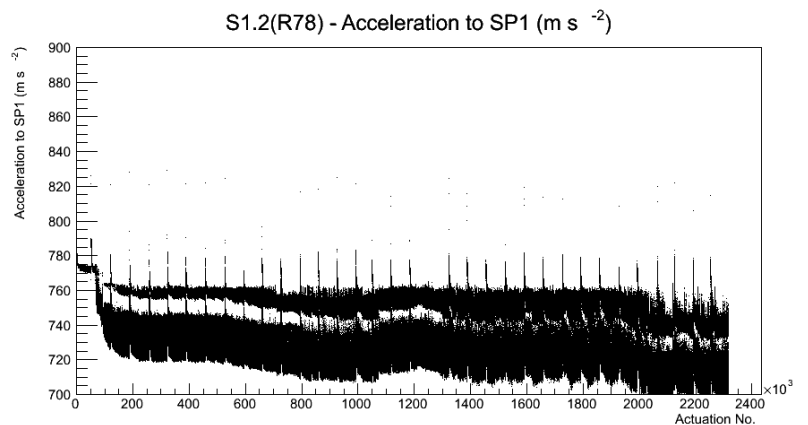

Target Performance Report - S1.2(R78)

Report Generated: January 28, 2013,

Last Actuation: 28/01/13 11:03:55

1 Operation Summary

	Last Shift	Total
Actuations:	64.0K	2317.7 K
Quadrature Count errors:	0	0
Fiber ADC errors:	0	0
BPS errors (during actuation):	0	0
(R78) Gaps > 3s & < 10s:	0	24
(R78) Gaps > 10s:	2	68
(R78) SP2 Corrections:	22	276
(R78) Capture Over/Under shoots:	650/1078	36757/37835

2 Mechanical Performance

Starting position for the last 2000 actuations.

Starting position width over time.

Acceleration for the last 2000 actuations.

Acceleration over time. Normalised to a temperature 45C using the temperature data collected by the system.

3 Optical Performance

4 BPS Check