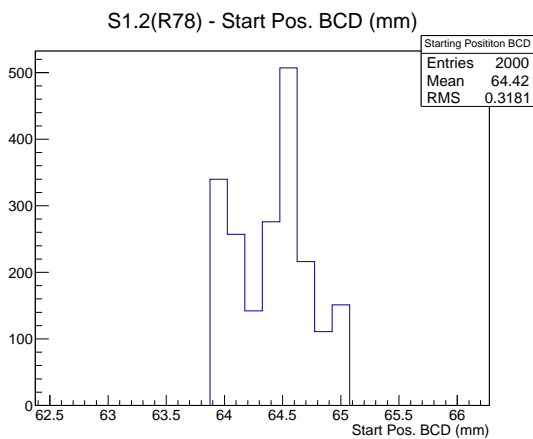

Target Performance Report - S1.2(R78)

Report Generated: January 28, 2013,

Last Actuation: 28/01/13 11:03:55

1 Operation Summary

	Last Shift	Total
Actuations:	64.0K	2317.7 K
Quadrature Count errors:	0	0
Fiber ADC errors:	0	0
BPS errors (during actuation):	0	0
(R78) Gaps > 3s & < 10s:	0	24
(R78) Gaps > 10s:	2	68
(R78) SP2 Corrections:	22	276
(R78) Capture Over/Under shoots:	650/1078	36757/37835

2 Mechanical Performance

Starting position for the last 2000 actuations.

Starting position width over time.

Acceleration for the last 2000 actuations.

Acceleration over time. Normalised to a temperature 45C using the temperature data collected by the system.

3 Optical Performance

4 BPS Check