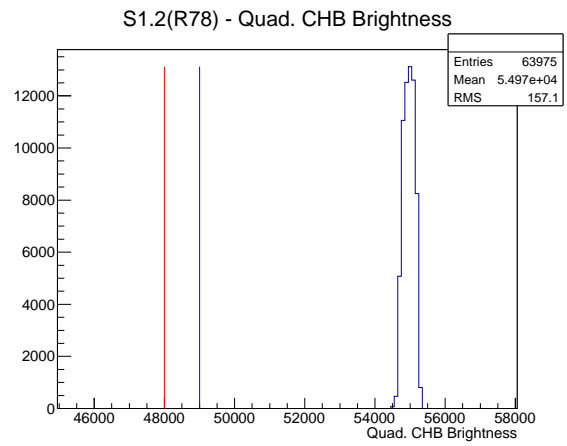

Target Performance Report - S1.2(R78)

Report Generated: January 28, 2013,

Last Actuation: 28/01/13 11:03:55

1 Operation Summary

	Last Shift	Total
Actuations:	64.0K	2317.7 K
Quadrature Count errors:	0	0
Fiber ADC errors:	0	0
BPS errors (during actuation):	0	0
(R78) Gaps > 3s & < 10s:	0	24
(R78) Gaps > 10s:	2	68
(R78) SP2 Corrections:	22	276
(R78) Capture Over/Under shoots:	650/1078	36757/37835

2 Mechanical Performance

Starting position for the last 2000 actuations.

Starting position width over time.

Acceleration for the last 2000 actuations.

Acceleration over time. Normalised to a temperature 45C using the temperature data collected by the system.

3 Optical Performance

4 BPS Check