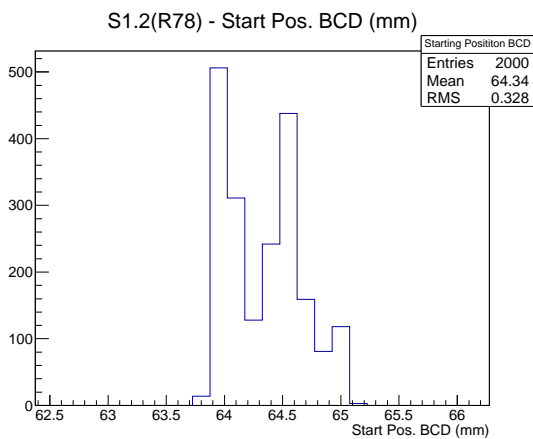

## 1 Operation Summary

	Last Shift	Total
Actuations:	66.5K	2190.8 K
Quadrature Count errors:	0	0
Fiber ADC errors:	0	0
BPS errors (during actuation):	0	0
(R78) Gaps > 3s & < 10s:	0	24
(R78) Gaps > 10s:	0	64
(R78) SP2 Corrections:	11	238
(R78) Capture Over/Under shoots:	181/894	32921/33815

## 2 Mechanical Performance

Starting position for the last 2000 actuations.

Starting position width over time.

Acceleration for the last 2000 actuations.

Acceleration over time. Normalised to a temperature 45C using the temperature data collected by the system.