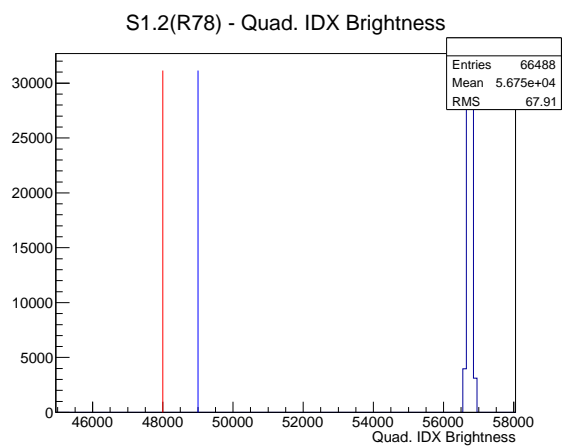

## 2 Mechanical Performance

Starting position for the last 2000 actuations.

Starting position width over time.

Acceleration for the last 2000 actuations.

Acceleration over time. Normalised to a temperature 45C using the temperature data collected by the system.

### 3 Optical Performance