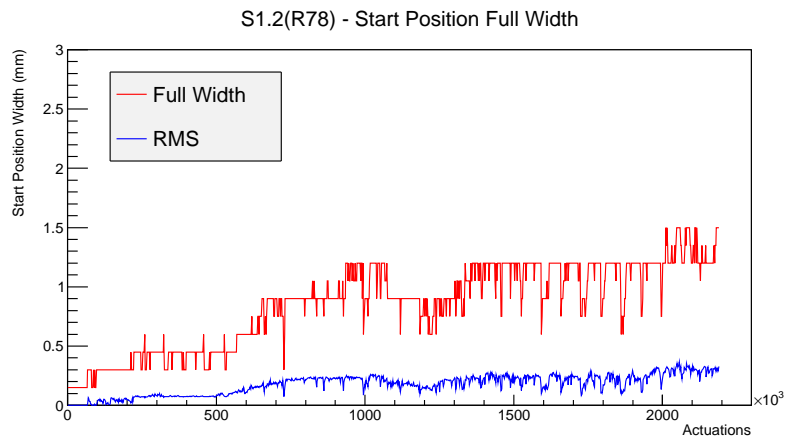

## 1 Operation Summary

	Last Shift	Total
Actuations:	66.5K	2190.8 K
Quadrature Count errors:	0	0
Fiber ADC errors:	0	0
BPS errors (during actuation):	0	0
(R78) Gaps > 3s & < 10s:	0	24
(R78) Gaps > 10s:	0	64
(R78) SP2 Corrections:	11	238
(R78) Capture Over/Under shoots:	181/894	32921/33815

## 2 Mechanical Performance

Starting position for the last 2000 actuations.

Starting position width over time.

Acceleration for the last 2000 actuations.

Acceleration over time. Normalised to a temperature 45C using the temperature data collected by the system.