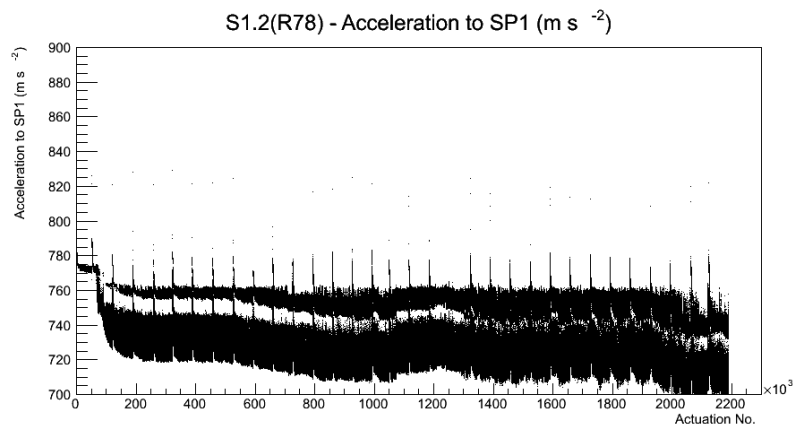

## 2 Mechanical Performance

Starting position for the last 2000 actuations.

Starting position width over time.

Acceleration for the last 2000 actuations.

Acceleration over time. Normalised to a temperature 45C using the temperature data collected by the system.

### 3 Optical Performance