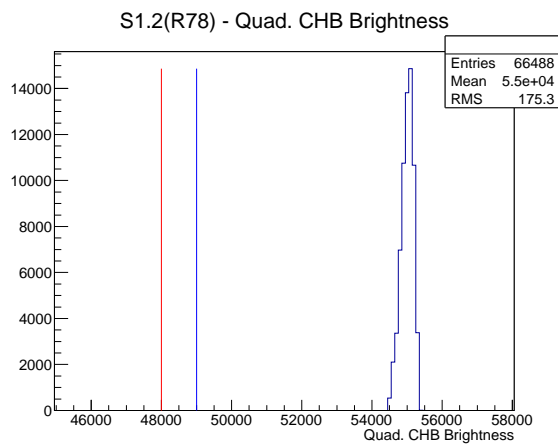

## 2 Mechanical Performance

Starting position for the last 2000 actuations.

Starting position width over time.

Acceleration for the last 2000 actuations.

Acceleration over time. Normalised to a temperature 45C using the temperature data collected by the system.

### 3 Optical Performance