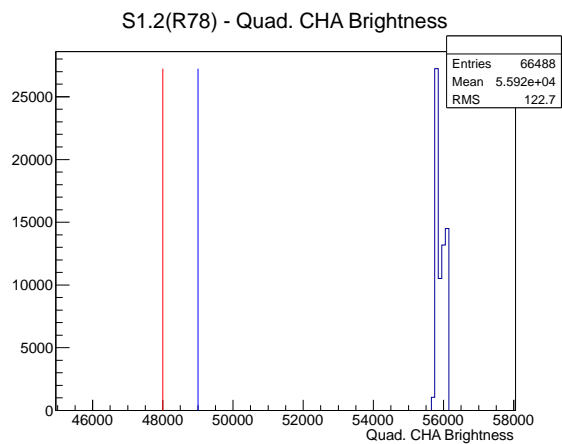

## 2 Mechanical Performance

Starting position for the last 2000 actuations.

Starting position width over time.

Acceleration for the last 2000 actuations.

Acceleration over time. Normalised to a temperature 45C using the temperature data collected by the system.

### 3 Optical Performance