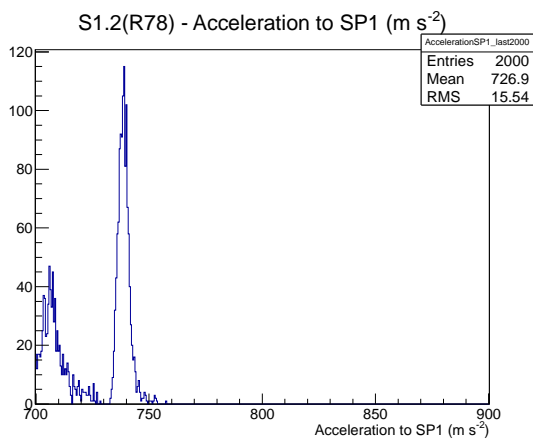

## 1 Operation Summary

	Last Shift	Total
Actuations:	66.5K	2190.8 K
Quadrature Count errors:	0	0
Fiber ADC errors:	0	0
BPS errors (during actuation):	0	0
(R78) Gaps > 3s & < 10s:	0	24
(R78) Gaps > 10s:	0	64
(R78) SP2 Corrections:	11	238
(R78) Capture Over/Under shoots:	181/894	32921/33815

## 2 Mechanical Performance

Starting position for the last 2000 actuations.

Starting position width over time.

Acceleration for the last 2000 actuations.

Acceleration over time. Normalised to a temperature 45C using the temperature data collected by the system.