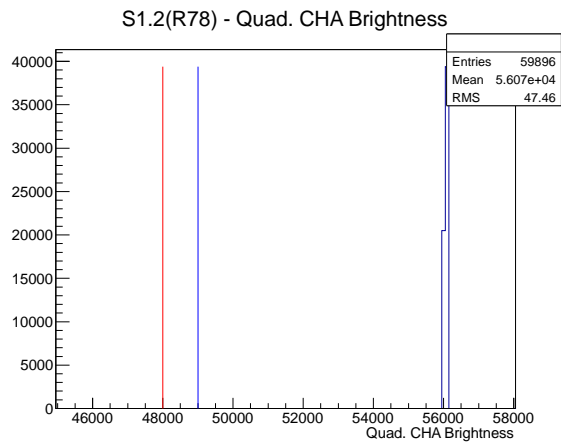

### 1 Operation Summary

	Last Shift	Total
Actuations:	59.9K	2124.4 K
Quadrature Count errors:	0	0
Fiber ADC errors:	0	0
BPS errors (during actuation):	0	0
(R78) Gaps > 3s & < 10s:	0	24
(R78) Gaps > 10s:	0	62
(R78) SP2 Corrections:	35	227
(R78) Capture Over/Under shoots:	488/1467	31271/32738

### 2 Mechanical Performance

Starting position for the last 2000 actuations. Starting position width over time.

Acceleration for the last 2000 actuations.

Acceleration over time. Normalised to a temperature 45C using the temperature data collected by the system.

### 3 Optical Performance