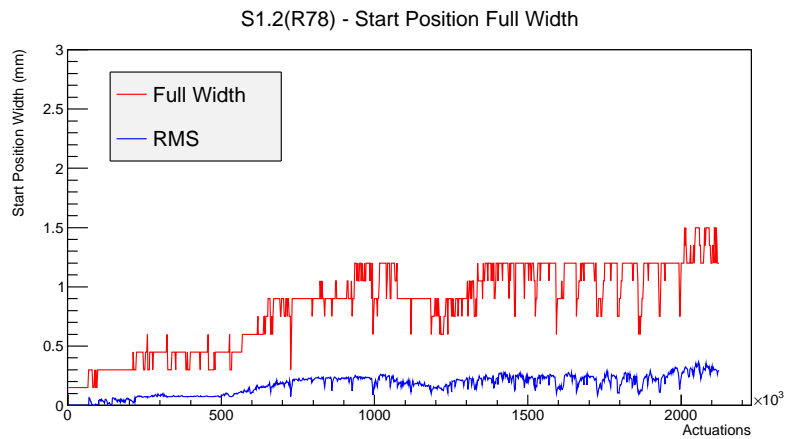

### 1 Operation Summary

	Last Shift	Total
Actuations:	59.9K	2124.4 K
Quadrature Count errors:	0	0
Fiber ADC errors:	0	0
BPS errors (during actuation):	0	0
(R78) Gaps > 3s & < 10s:	0	24
(R78) Gaps > 10s:	0	62
(R78) SP2 Corrections:	35	227
(R78) Capture Over/Under shoots:	488/1467	31271/32738

### 2 Mechanical Performance

Starting position for the last 2000 actuations. Starting position width over time.

Acceleration for the last 2000 actuations.

Acceleration over time. Normalised to a temperature 45C using the temperature data collected by the system.