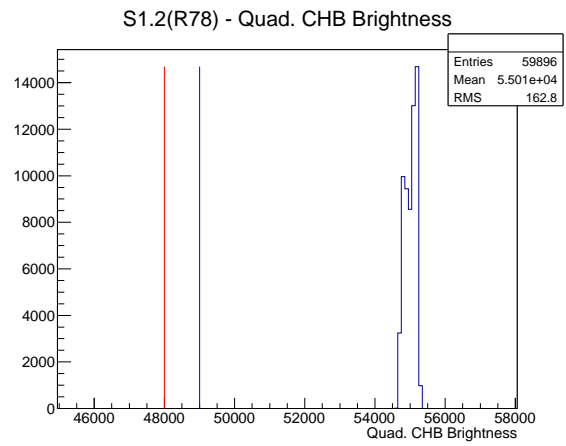

### 1 Operation Summary

	Last Shift	Total
Actuations:	59.9K	2124.4 K
Quadrature Count errors:	0	0
Fiber ADC errors:	0	0
BPS errors (during actuation):	0	0
(R78) Gaps > 3s & < 10s:	0	24
(R78) Gaps > 10s:	0	62
(R78) SP2 Corrections:	35	227
(R78) Capture Over/Under shoots:	488/1467	31271/32738

### 2 Mechanical Performance

Starting position for the last 2000 actuations. Starting position width over time.

Acceleration for the last 2000 actuations.

Acceleration over time. Normalised to a temperature 45C using the temperature data collected by the system.

### 3 Optical Performance