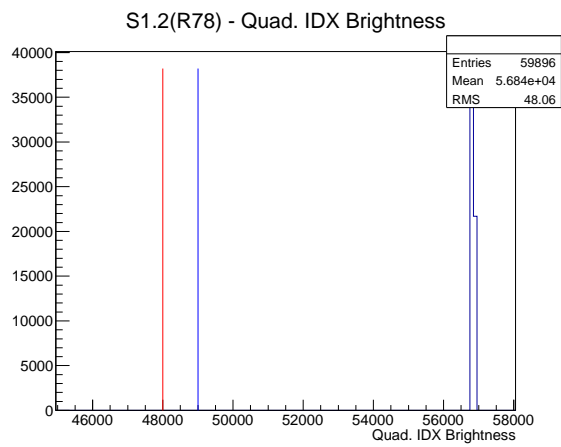

### 2 Mechanical Performance

Starting position for the last 2000 actuations. Starting position width over time.

Acceleration for the last 2000 actuations.

Acceleration over time. Normalised to a temperature 45C using the temperature data collected by the system.

### 3 Optical Performance