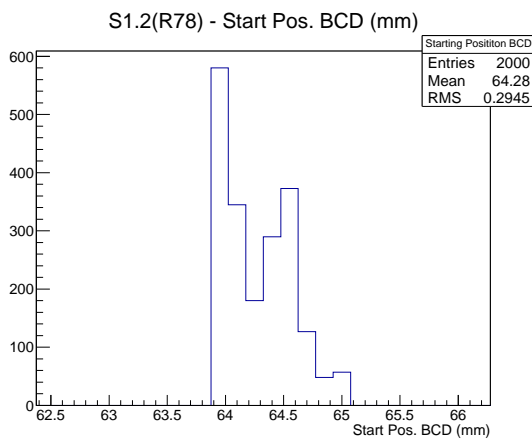

### 1 Operation Summary

	Last Shift	Total
Actuations:	59.9K	2124.4 K
Quadrature Count errors:	0	0
Fiber ADC errors:	0	0
BPS errors (during actuation):	0	0
(R78) Gaps > 3s & < 10s:	0	24
(R78) Gaps > 10s:	0	62
(R78) SP2 Corrections:	35	227
(R78) Capture Over/Under shoots:	488/1467	31271/32738

### 2 Mechanical Performance

Starting position for the last 2000 actuations. Starting position width over time.

Acceleration for the last 2000 actuations.

Acceleration over time. Normalised to a temperature 45C using the temperature data collected by the system.