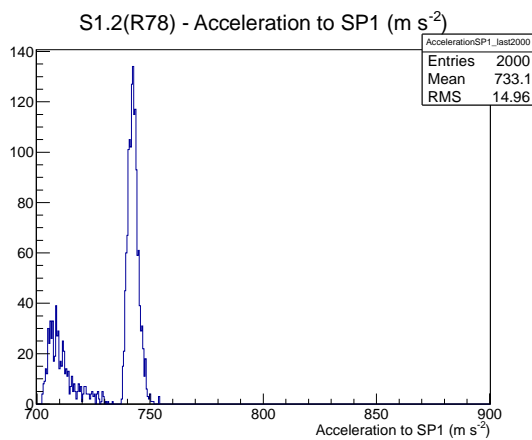

### 1 Operation Summary

	Last Shift	Total
Actuations:	59.9K	2124.4 K
Quadrature Count errors:	0	0
Fiber ADC errors:	0	0
BPS errors (during actuation):	0	0
(R78) Gaps > 3s & < 10s:	0	24
(R78) Gaps > 10s:	0	62
(R78) SP2 Corrections:	35	227
(R78) Capture Over/Under shoots:	488/1467	31271/32738

### 2 Mechanical Performance

Starting position for the last 2000 actuations. Starting position width over time.

Acceleration for the last 2000 actuations.

Acceleration over time. Normalised to a temperature 45C using the temperature data collected by the system.