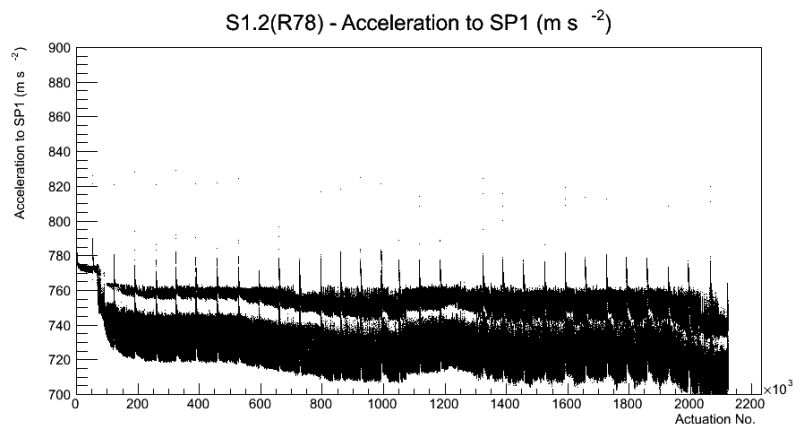

### 1 Operation Summary

	Last Shift	Total
Actuations:	59.9K	2124.4 K
Quadrature Count errors:	0	0
Fiber ADC errors:	0	0
BPS errors (during actuation):	0	0
(R78) Gaps > 3s & < 10s:	0	24
(R78) Gaps > 10s:	0	62
(R78) SP2 Corrections:	35	227
(R78) Capture Over/Under shoots:	488/1467	31271/32738

### 2 Mechanical Performance

Starting position for the last 2000 actuations. Starting position width over time.

Acceleration for the last 2000 actuations.

Acceleration over time. Normalised to a temperature 45C using the temperature data collected by the system.