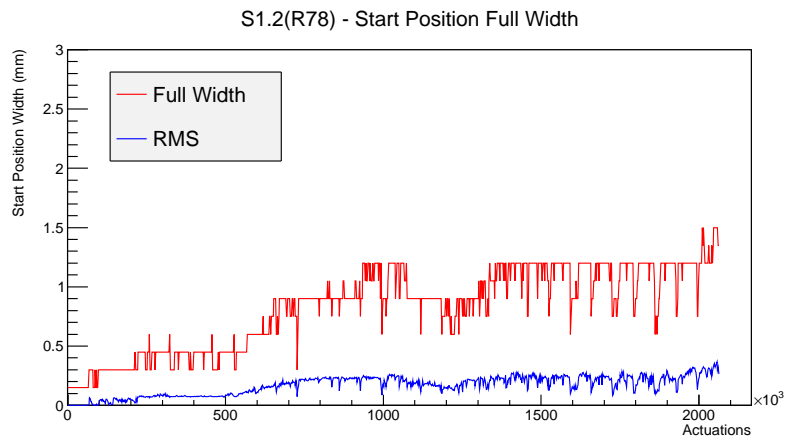

Target Performance Report - S1.2(R78)

Report Generated: January 24, 2013,

Last Actuation: 24/01/13 13:07:16

1 Operation Summary

	Last Shift	Total
Actuations:	137.6K	2064.5 K
Quadrature Count errors:	0	0
Fiber ADC errors:	0	0
BPS errors (during actuation):	0	0
(R78) Gaps > 3s & < 10s:	0	24
(R78) Gaps > 10s:	4	60
(R78) SP2 Corrections:	99	192
(R78) Capture Over/Under shoots:	2941/2323	28456/30779

2 Mechanical Performance

Starting position for the last 2000 actuations.

Starting position width over time.

Acceleration for the last 2000 actuations.

Acceleration over time. Normalised to a temperature 45C using the temperature data collected by the system.