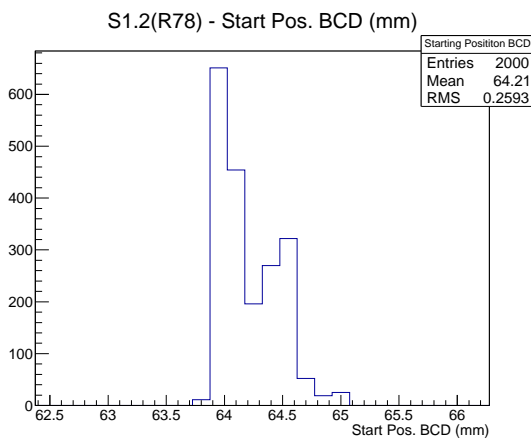

Target Performance Report - S1.2(R78)

Report Generated: January 24, 2013,

Last Actuation: 24/01/13 13:07:16

1 Operation Summary

	Last Shift	Total
Actuations:	137.6K	2064.5 K
Quadrature Count errors:	0	0
Fiber ADC errors:	0	0
BPS errors (during actuation):	0	0
(R78) Gaps > 3s & < 10s:	0	24
(R78) Gaps > 10s:	4	60
(R78) SP2 Corrections:	99	192
(R78) Capture Over/Under shoots:	2941/2323	28456/30779

2 Mechanical Performance

Starting position for the last 2000 actuations.

Starting position width over time.

Acceleration for the last 2000 actuations.

Acceleration over time. Normalised to a temperature 45C using the temperature data collected by the system.

3 Optical Performance

4 BPS Check