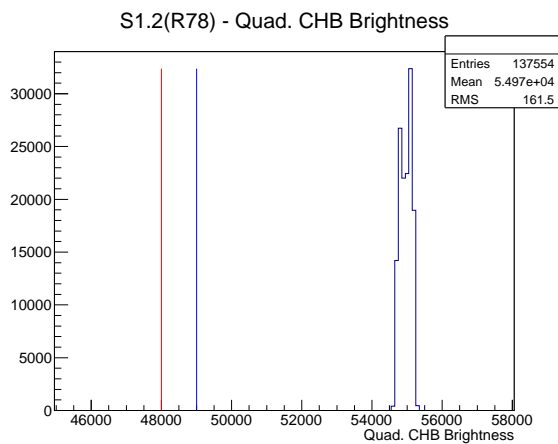

Target Performance Report - S1.2(R78)

Report Generated: January 24, 2013,

Last Actuation: 24/01/13 13:07:16

1 Operation Summary

	Last Shift	Total
Actuations:	137.6K	2064.5 K
Quadrature Count errors:	0	0
Fiber ADC errors:	0	0
BPS errors (during actuation):	0	0
(R78) Gaps > 3s & < 10s:	0	24
(R78) Gaps > 10s:	4	60
(R78) SP2 Corrections:	99	192
(R78) Capture Over/Under shoots:	2941/2323	28456/30779

2 Mechanical Performance

Starting position for the last 2000 actuations.

Starting position width over time.

Acceleration for the last 2000 actuations.

Acceleration over time. Normalised to a temperature 45C using the temperature data collected by the system.

3 Optical Performance

4 BPS Check