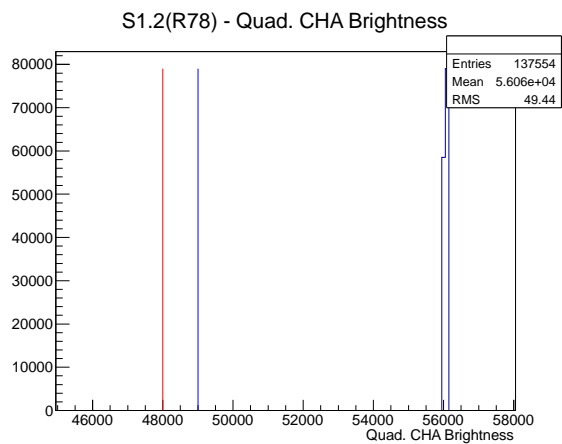

Target Performance Report - S1.2(R78)

Report Generated: January 24, 2013,

Last Actuation: 24/01/13 13:07:16

1 Operation Summary

	Last Shift	Total
Actuations:	137.6K	2064.5 K
Quadrature Count errors:	0	0
Fiber ADC errors:	0	0
BPS errors (during actuation):	0	0
(R78) Gaps > 3s & < 10s:	0	24
(R78) Gaps > 10s:	4	60
(R78) SP2 Corrections:	99	192
(R78) Capture Over/Under shoots:	2941/2323	28456/30779

2 Mechanical Performance

Starting position for the last 2000 actuations.

Starting position width over time.

Acceleration for the last 2000 actuations.

Acceleration over time. Normalised to a temperature 45C using the temperature data collected by the system.

3 Optical Performance

4 BPS Check