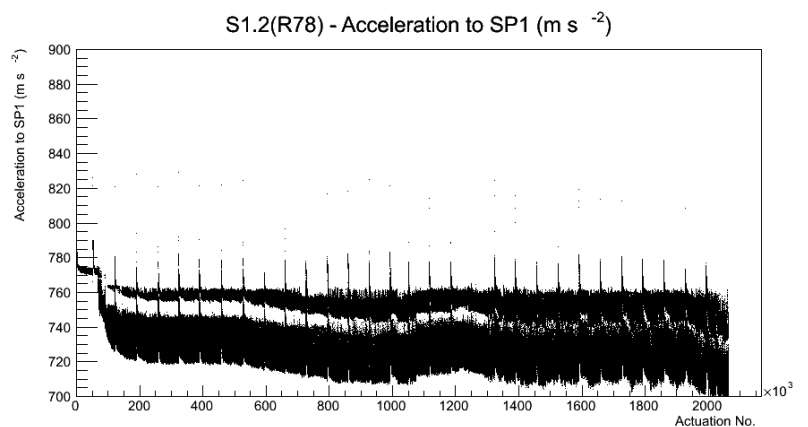

Target Performance Report - S1.2(R78)

Report Generated: January 24, 2013,

Last Actuation: 24/01/13 13:07:16

1 Operation Summary

	Last Shift	Total
Actuations:	137.6K	2064.5 K
Quadrature Count errors:	0	0
Fiber ADC errors:	0	0
BPS errors (during actuation):	0	0
(R78) Gaps > 3s & < 10s:	0	24
(R78) Gaps > 10s:	4	60
(R78) SP2 Corrections:	99	192
(R78) Capture Over/Under shoots:	2941/2323	28456/30779

2 Mechanical Performance

Starting position for the last 2000 actuations.

Starting position width over time.

Acceleration for the last 2000 actuations.

Acceleration over time. Normalised to a temperature 45C using the temperature data collected by the system.

3 Optical Performance

4 BPS Check