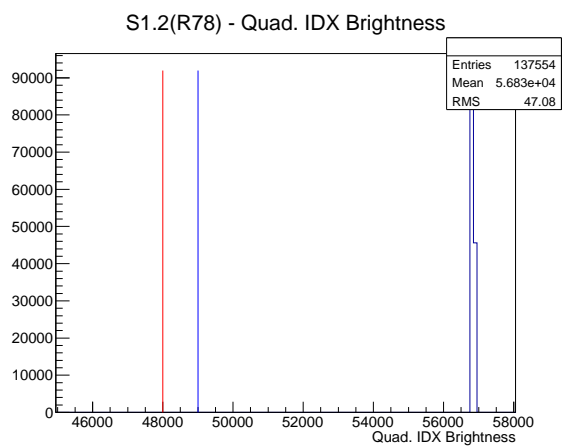

Target Performance Report - S1.2(R78)

Report Generated: January 24, 2013,

Last Actuation: 24/01/13 13:07:16

1 Operation Summary

	Last Shift	Total
Actuations:	137.6K	2064.5 K
Quadrature Count errors:	0	0
Fiber ADC errors:	0	0
BPS errors (during actuation):	0	0
(R78) Gaps > 3s & < 10s:	0	24
(R78) Gaps > 10s:	4	60
(R78) SP2 Corrections:	99	192
(R78) Capture Over/Under shoots:	2941/2323	28456/30779

2 Mechanical Performance

Starting position for the last 2000 actuations.

Starting position width over time.

Acceleration for the last 2000 actuations.

Acceleration over time. Normalised to a temperature 45C using the temperature data collected by the system.

3 Optical Performance

4 BPS Check