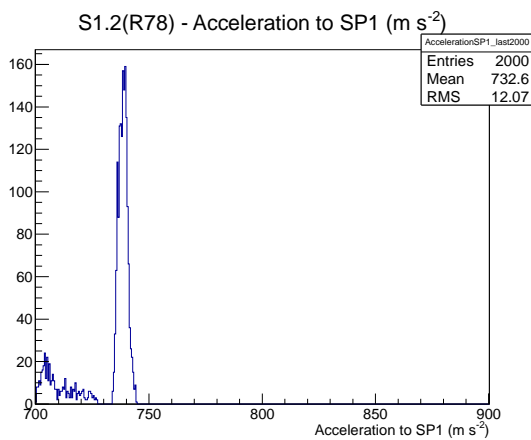

Target Performance Report - S1.2(R78)

Report Generated: January 24, 2013,

Last Actuation: 24/01/13 13:07:16

1 Operation Summary

	Last Shift	Total
Actuations:	137.6K	2064.5 K
Quadrature Count errors:	0	0
Fiber ADC errors:	0	0
BPS errors (during actuation):	0	0
(R78) Gaps > 3s & < 10s:	0	24
(R78) Gaps > 10s:	4	60
(R78) SP2 Corrections:	99	192
(R78) Capture Over/Under shoots:	2941/2323	28456/30779

2 Mechanical Performance

Starting position for the last 2000 actuations.

Starting position width over time.

Acceleration for the last 2000 actuations.

Acceleration over time. Normalised to a temperature 45C using the temperature data collected by the system.