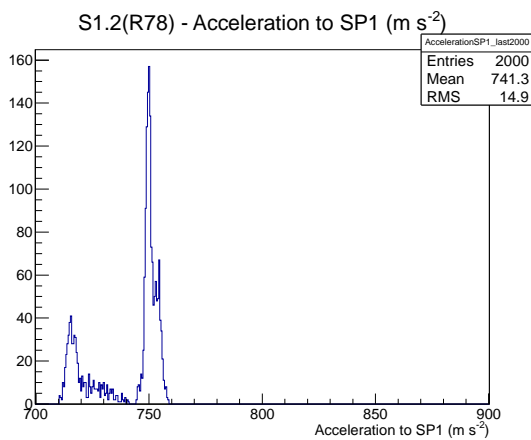

Target Performance Report - S1.2(R78)

Report Generated: January 22, 2013,

Last Actuation: 22/01/13 11:08:33

1 Operation Summary

	Last Shift	Total
Actuations:	68.4K	1926.9 K
Quadrature Count errors:	0	0
Fiber ADC errors:	0	0
BPS errors (during actuation):	0	0
(R78) Gaps > 3s & < 10s:	0	24
(R78) Gaps > 10s:	2	56
(R78) SP2 Corrections:	9	93
(R78) Capture Over/Under shoots:	283/333	25182/25515

2 Mechanical Performance

Starting position for the last 2000 actuations.

Starting position width over time.

Acceleration for the last 2000 actuations.

Acceleration over time. Normalised to a temperature 45C using the temperature data collected by the system.