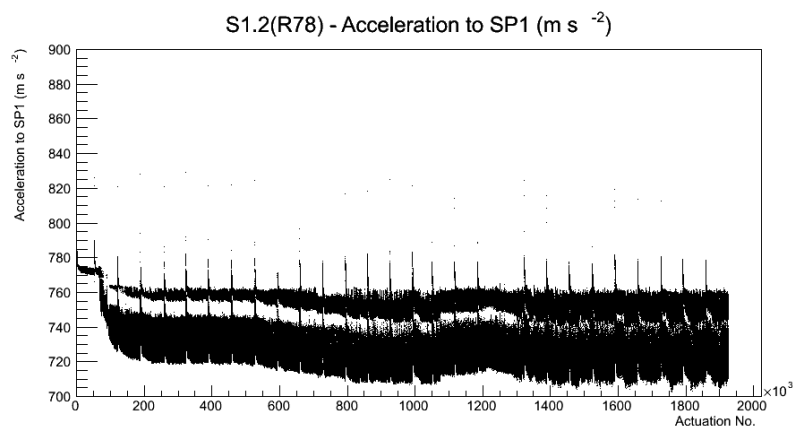

Target Performance Report - S1.2(R78)

Report Generated: January 22, 2013,

Last Actuation: 22/01/13 11:08:33

1 Operation Summary

	Last Shift	Total
Actuations:	68.4K	1926.9 K
Quadrature Count errors:	0	0
Fiber ADC errors:	0	0
BPS errors (during actuation):	0	0
(R78) Gaps > 3s & < 10s:	0	24
(R78) Gaps > 10s:	2	56
(R78) SP2 Corrections:	9	93
(R78) Capture Over/Under shoots:	283/333	25182/25515

2 Mechanical Performance

Starting position for the last 2000 actuations.

Starting position width over time.

Acceleration for the last 2000 actuations.

Acceleration over time. Normalised to a temperature 45C using the temperature data collected by the system.

3 Optical Performance

4 BPS Check