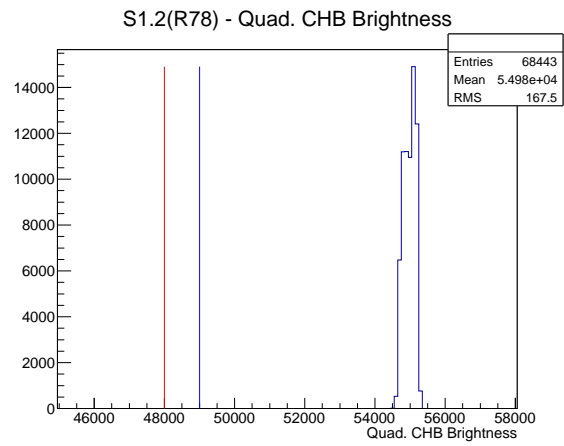

Target Performance Report - S1.2(R78)

Report Generated: January 22, 2013,

Last Actuation: 22/01/13 11:08:33

1 Operation Summary

	Last Shift	Total
Actuations:	68.4K	1926.9 K
Quadrature Count errors:	0	0
Fiber ADC errors:	0	0
BPS errors (during actuation):	0	0
(R78) Gaps > 3s & < 10s:	0	24
(R78) Gaps > 10s:	2	56
(R78) SP2 Corrections:	9	93
(R78) Capture Over/Under shoots:	283/333	25182/25515

2 Mechanical Performance

Starting position for the last 2000 actuations.

Starting position width over time.

Acceleration for the last 2000 actuations.

Acceleration over time. Normalised to a temperature 45C using the temperature data collected by the system.

3 Optical Performance

4 BPS Check