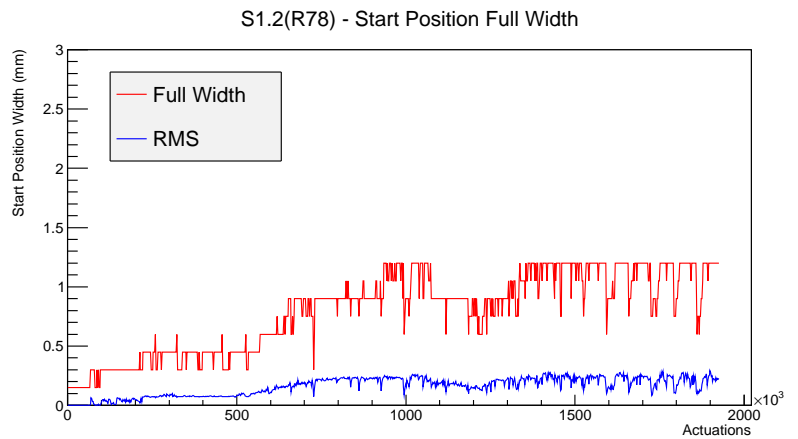

Target Performance Report - S1.2(R78)

Report Generated: January 22, 2013,

Last Actuation: 22/01/13 11:08:33

1 Operation Summary

	Last Shift	Total
Actuations:	68.4K	1926.9 K
Quadrature Count errors:	0	0
Fiber ADC errors:	0	0
BPS errors (during actuation):	0	0
(R78) Gaps > 3s & < 10s:	0	24
(R78) Gaps > 10s:	2	56
(R78) SP2 Corrections:	9	93
(R78) Capture Over/Under shoots:	283/333	25182/25515

2 Mechanical Performance

Starting position for the last 2000 actuations.

Starting position width over time.

Acceleration for the last 2000 actuations.

Acceleration over time. Normalised to a temperature 45C using the temperature data collected by the system.