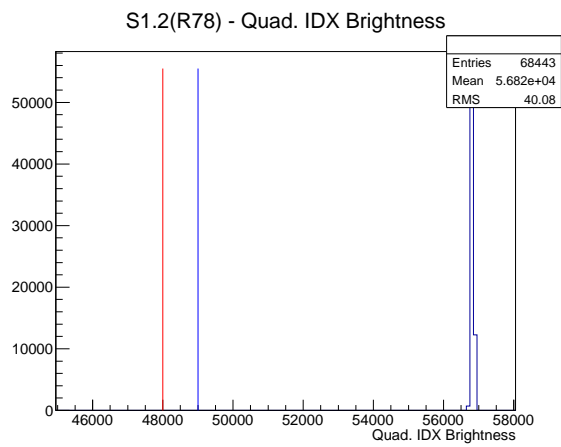

Target Performance Report - S1.2(R78)

Report Generated: January 22, 2013,

Last Actuation: 22/01/13 11:08:33

1 Operation Summary

	Last Shift	Total
Actuations:	68.4K	1926.9 K
Quadrature Count errors:	0	0
Fiber ADC errors:	0	0
BPS errors (during actuation):	0	0
(R78) Gaps > 3s & < 10s:	0	24
(R78) Gaps > 10s:	2	56
(R78) SP2 Corrections:	9	93
(R78) Capture Over/Under shoots:	283/333	25182/25515

2 Mechanical Performance

Starting position for the last 2000 actuations.

Starting position width over time.

Acceleration for the last 2000 actuations.

Acceleration over time. Normalised to a temperature 45C using the temperature data collected by the system.

3 Optical Performance

4 BPS Check