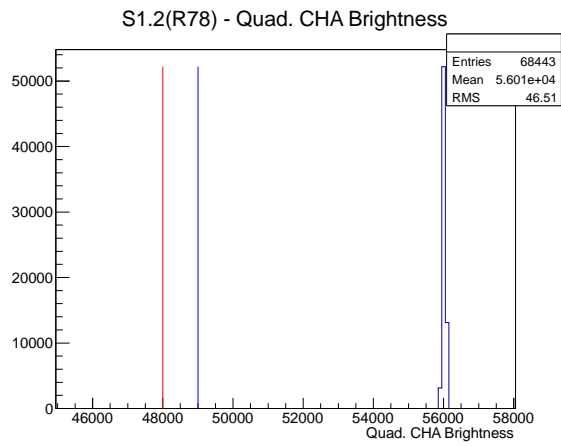

Target Performance Report - S1.2(R78)

Report Generated: January 22, 2013,

Last Actuation: 22/01/13 11:08:33

1 Operation Summary

	Last Shift	Total
Actuations:	68.4K	1926.9 K
Quadrature Count errors:	0	0
Fiber ADC errors:	0	0
BPS errors (during actuation):	0	0
(R78) Gaps > 3s & < 10s:	0	24
(R78) Gaps > 10s:	2	56
(R78) SP2 Corrections:	9	93
(R78) Capture Over/Under shoots:	283/333	25182/25515

2 Mechanical Performance

Starting position for the last 2000 actuations.

Starting position width over time.

Acceleration for the last 2000 actuations.

Acceleration over time. Normalised to a temperature 45C using the temperature data collected by the system.

3 Optical Performance

4 BPS Check