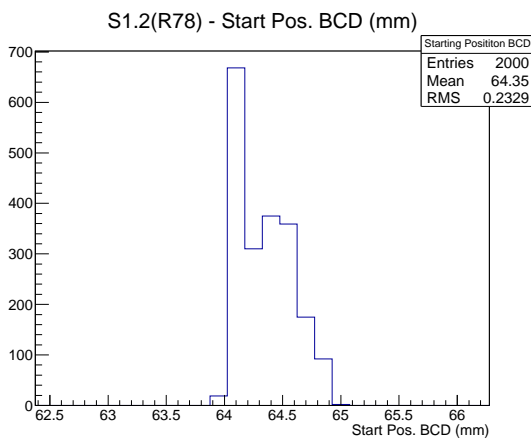

Target Performance Report - S1.2(R78)

Report Generated: January 22, 2013,

Last Actuation: 22/01/13 11:08:33

1 Operation Summary

	Last Shift	Total
Actuations:	68.4K	1926.9 K
Quadrature Count errors:	0	0
Fiber ADC errors:	0	0
BPS errors (during actuation):	0	0
(R78) Gaps > 3s & < 10s:	0	24
(R78) Gaps > 10s:	2	56
(R78) SP2 Corrections:	9	93
(R78) Capture Over/Under shoots:	283/333	25182/25515

2 Mechanical Performance

Starting position for the last 2000 actuations.

Starting position width over time.

Acceleration for the last 2000 actuations.

Acceleration over time. Normalised to a temperature 45C using the temperature data collected by the system.

3 Optical Performance

4 BPS Check