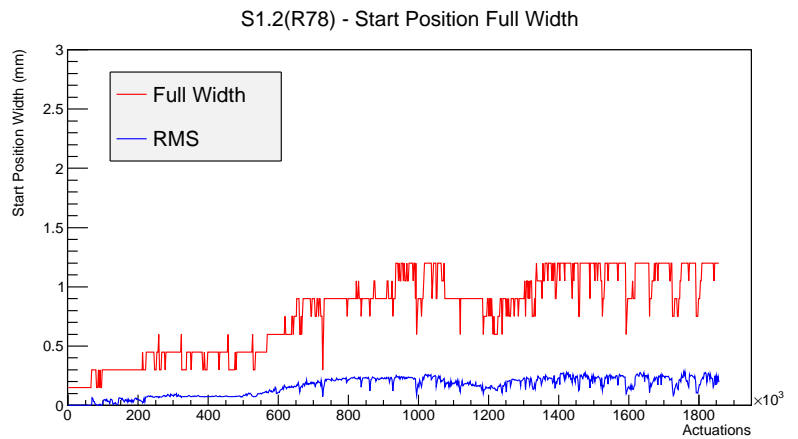

## 1 Operation Summary

	Last Shift	Total
Actuations:	67.3K	1858.5 K
Quadrature Count errors:	0	0
Fiber ADC errors:	0	0
BPS errors (during actuation):	0	0
(R78) Gaps > 3s & < 10s:	0	24
(R78) Gaps > 10s:	2	54
(R78) SP2 Corrections:	3	84
(R78) Capture Over/Under shoots:	439/496	24403/24899

## 2 Mechanical Performance

Starting position for the last 2000 actuations.

Starting position width over time.

Acceleration for the last 2000 actuations.

Acceleration over time. Normalised to a temperature 45C using the temperature data collected by the system.