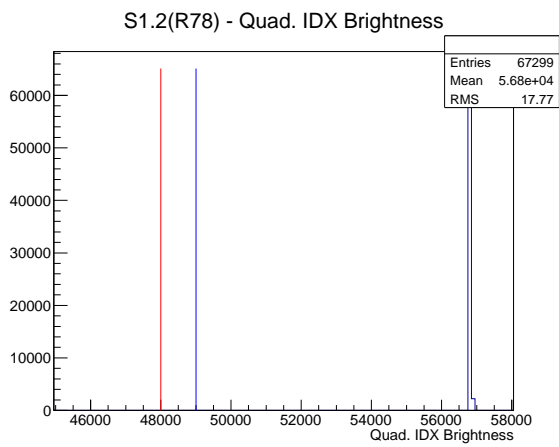

## 2 Mechanical Performance

Starting position for the last 2000 actuations.

Starting position width over time.

Acceleration for the last 2000 actuations.

Acceleration over time. Normalised to a temperature 45C using the temperature data collected by the system.

### 3 Optical Performance