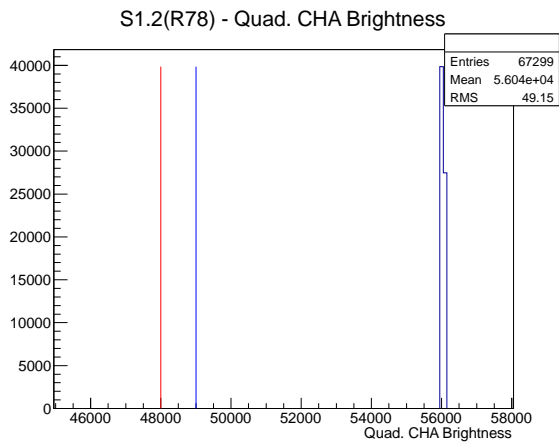

## 1 Operation Summary

	Last Shift	Total
Actuations:	67.3K	1858.5 K
Quadrature Count errors:	0	0
Fiber ADC errors:	0	0
BPS errors (during actuation):	0	0
(R78) Gaps > 3s & < 10s:	0	24
(R78) Gaps > 10s:	2	54
(R78) SP2 Corrections:	3	84
(R78) Capture Over/Under shoots:	439/496	24403/24899

## 2 Mechanical Performance

Starting position for the last 2000 actuations.

Starting position width over time.

Acceleration for the last 2000 actuations.

Acceleration over time. Normalised to a temperature 45C using the temperature data collected by the system.

### 3 Optical Performance