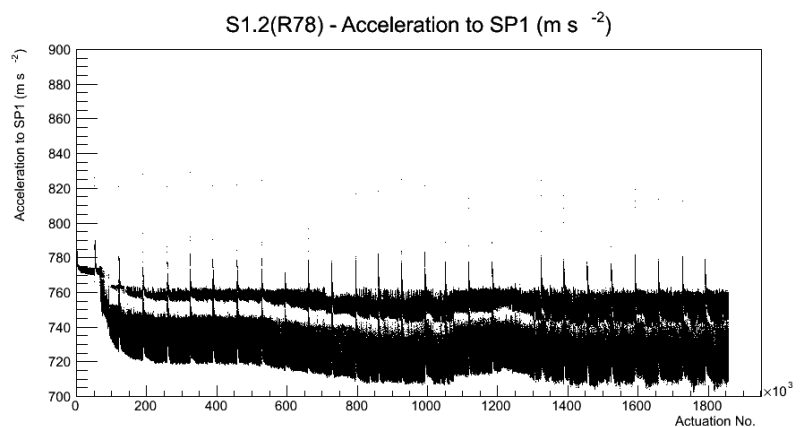

## 2 Mechanical Performance

Starting position for the last 2000 actuations.

Starting position width over time.

Acceleration for the last 2000 actuations.

Acceleration over time. Normalised to a temperature 45C using the temperature data collected by the system.

### 3 Optical Performance