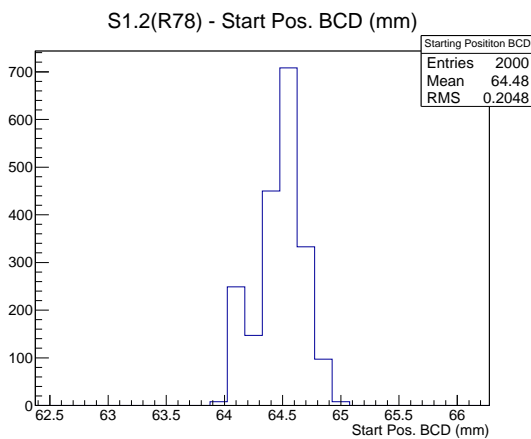

## 1 Operation Summary

	Last Shift	Total
Actuations:	67.3K	1858.5 K
Quadrature Count errors:	0	0
Fiber ADC errors:	0	0
BPS errors (during actuation):	0	0
(R78) Gaps > 3s & < 10s:	0	24
(R78) Gaps > 10s:	2	54
(R78) SP2 Corrections:	3	84
(R78) Capture Over/Under shoots:	439/496	24403/24899

## 2 Mechanical Performance

Starting position for the last 2000 actuations.

Starting position width over time.

Acceleration for the last 2000 actuations.

Acceleration over time. Normalised to a temperature 45C using the temperature data collected by the system.