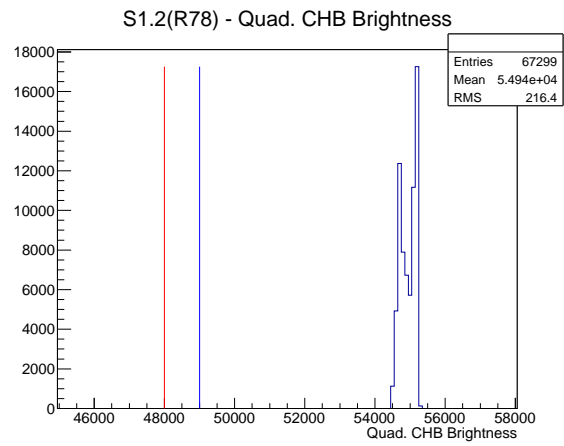

## 1 Operation Summary

	Last Shift	Total
Actuations:	67.3K	1858.5 K
Quadrature Count errors:	0	0
Fiber ADC errors:	0	0
BPS errors (during actuation):	0	0
(R78) Gaps > 3s & < 10s:	0	24
(R78) Gaps > 10s:	2	54
(R78) SP2 Corrections:	3	84
(R78) Capture Over/Under shoots:	439/496	24403/24899

## 2 Mechanical Performance

Starting position for the last 2000 actuations.

Starting position width over time.

Acceleration for the last 2000 actuations.

Acceleration over time. Normalised to a temperature 45C using the temperature data collected by the system.

### 3 Optical Performance