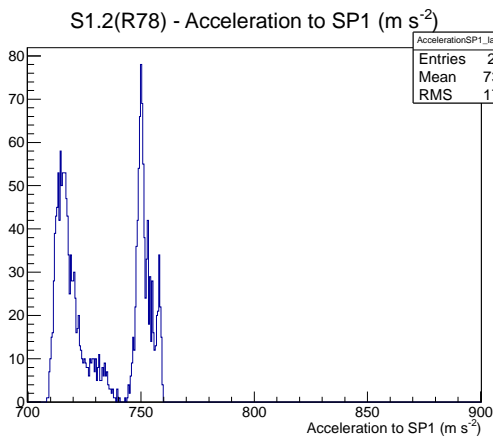

## 1 Operation Summary

	Last Shift	Total
Actuations:	67.3K	1858.5 K
Quadrature Count errors:	0	0
Fiber ADC errors:	0	0
BPS errors (during actuation):	0	0
(R78) Gaps > 3s & < 10s:	0	24
(R78) Gaps > 10s:	2	54
(R78) SP2 Corrections:	3	84
(R78) Capture Over/Under shoots:	439/496	24403/24899

## 2 Mechanical Performance

Starting position for the last 2000 actuations.

Starting position width over time.

Acceleration for the last 2000 actuations.

Acceleration over time. Normalised to a temperature 45C using the temperature data collected by the system.