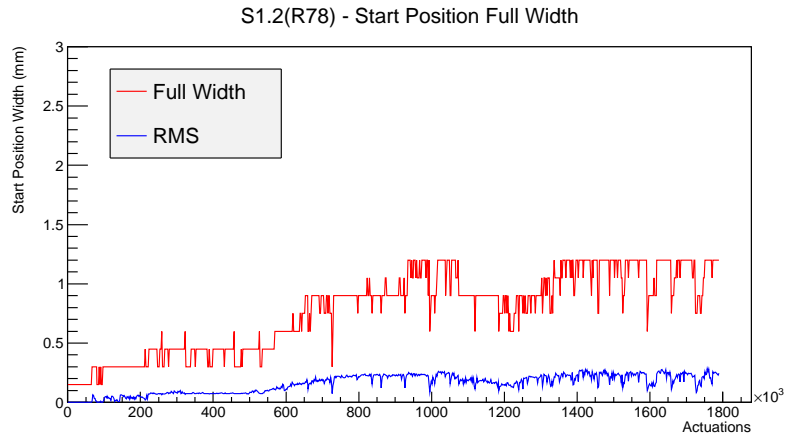

Target Performance Report - S1.2(R78)

Report Generated: January 21, 2013,

Last Actuation: 20/01/13 10:59:59

1 Operation Summary

	Last Shift	Total
Actuations:	65.1K	1791.2 K
Quadrature Count errors:	0	0
Fiber ADC errors:	0	0
BPS errors (during actuation):	0	0
(R78) Gaps > 3s & < 10s:	0	24
(R78) Gaps > 10s:	2	52
(R78) SP2 Corrections:	8	81
(R78) Capture Over/Under shoots:	392/860	23104/23964

2 Mechanical Performance

Starting position for the last 2000 actuations.

Starting position width over time.

Acceleration for the last 2000 actuations.

Acceleration over time. Normalised to a temperature 45C using the temperature data collected by the system.