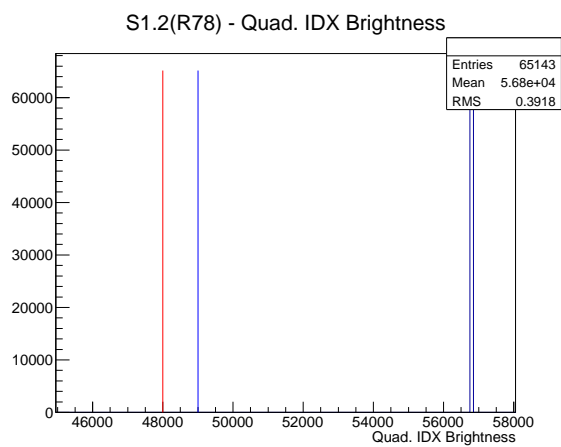

Target Performance Report - S1.2(R78)

Report Generated: January 21, 2013,

Last Actuation: 20/01/13 10:59:59

1 Operation Summary

	Last Shift	Total
Actuations:	65.1K	1791.2 K
Quadrature Count errors:	0	0
Fiber ADC errors:	0	0
BPS errors (during actuation):	0	0
(R78) Gaps > 3s & < 10s:	0	24
(R78) Gaps > 10s:	2	52
(R78) SP2 Corrections:	8	81
(R78) Capture Over/Under shoots:	392/860	23104/23964

2 Mechanical Performance

Starting position for the last 2000 actuations.

Starting position width over time.

Acceleration for the last 2000 actuations.

Acceleration over time. Normalised to a temperature 45C using the temperature data collected by the system.

3 Optical Performance

4 BPS Check