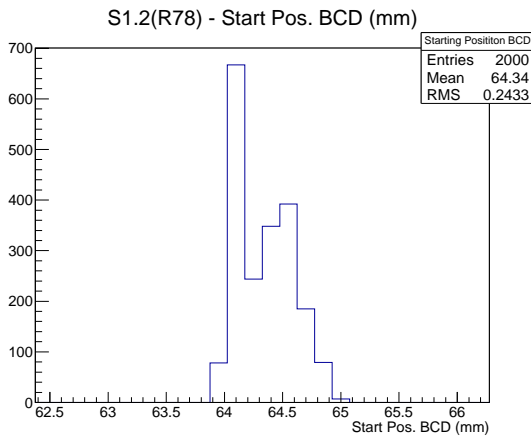

Target Performance Report - S1.2(R78)

Report Generated: January 21, 2013,

Last Actuation: 20/01/13 10:59:59

1 Operation Summary

	Last Shift	Total
Actuations:	65.1K	1791.2 K
Quadrature Count errors:	0	0
Fiber ADC errors:	0	0
BPS errors (during actuation):	0	0
(R78) Gaps > 3s & < 10s:	0	24
(R78) Gaps > 10s:	2	52
(R78) SP2 Corrections:	8	81
(R78) Capture Over/Under shoots:	392/860	23104/23964

2 Mechanical Performance

Starting position for the last 2000 actuations.

Starting position width over time.

Acceleration for the last 2000 actuations.

Acceleration over time. Normalised to a temperature 45C using the temperature data collected by the system.

3 Optical Performance

4 BPS Check