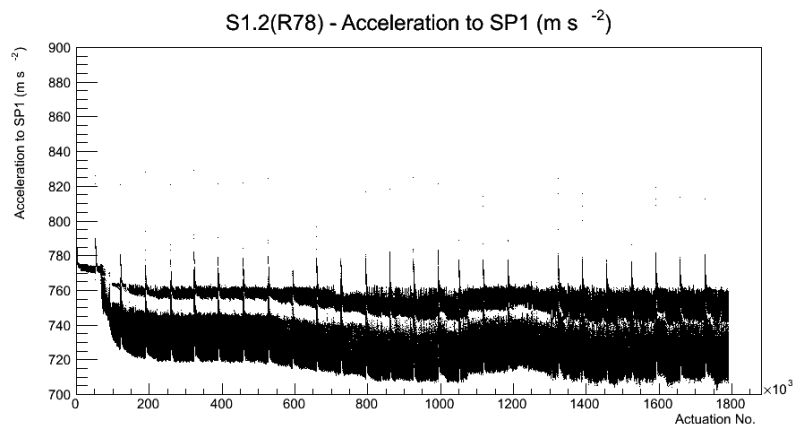

Target Performance Report - S1.2(R78)

Report Generated: January 21, 2013,

Last Actuation: 20/01/13 10:59:59

1 Operation Summary

	Last Shift	Total
Actuations:	65.1K	1791.2 K
Quadrature Count errors:	0	0
Fiber ADC errors:	0	0
BPS errors (during actuation):	0	0
(R78) Gaps > 3s & < 10s:	0	24
(R78) Gaps > 10s:	2	52
(R78) SP2 Corrections:	8	81
(R78) Capture Over/Under shoots:	392/860	23104/23964

2 Mechanical Performance

Starting position for the last 2000 actuations.

Starting position width over time.

Acceleration for the last 2000 actuations.

Acceleration over time. Normalised to a temperature 45C using the temperature data collected by the system.

3 Optical Performance

4 BPS Check