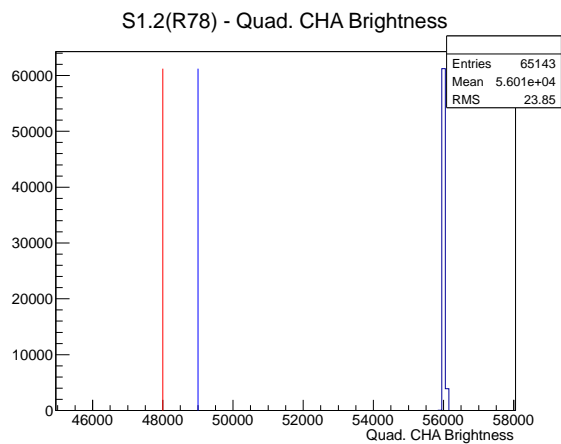

Target Performance Report - S1.2(R78)

Report Generated: January 21, 2013,

Last Actuation: 20/01/13 10:59:59

1 Operation Summary

	Last Shift	Total
Actuations:	65.1K	1791.2 K
Quadrature Count errors:	0	0
Fiber ADC errors:	0	0
BPS errors (during actuation):	0	0
(R78) Gaps > 3s & < 10s:	0	24
(R78) Gaps > 10s:	2	52
(R78) SP2 Corrections:	8	81
(R78) Capture Over/Under shoots:	392/860	23104/23964

2 Mechanical Performance

Starting position for the last 2000 actuations.

Starting position width over time.

Acceleration for the last 2000 actuations.

Acceleration over time. Normalised to a temperature 45C using the temperature data collected by the system.

3 Optical Performance

4 BPS Check