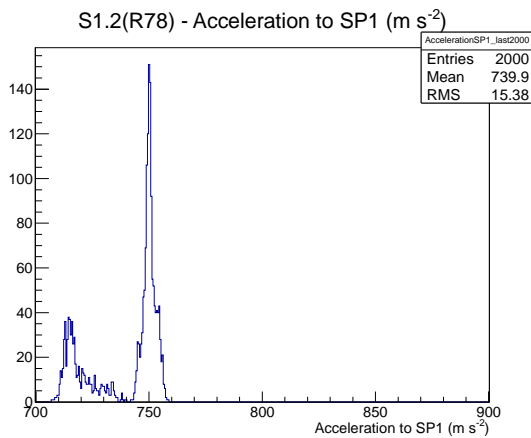

Target Performance Report - S1.2(R78)

Report Generated: January 21, 2013,

Last Actuation: 20/01/13 10:59:59

1 Operation Summary

	Last Shift	Total
Actuations:	65.1K	1791.2 K
Quadrature Count errors:	0	0
Fiber ADC errors:	0	0
BPS errors (during actuation):	0	0
(R78) Gaps > 3s & < 10s:	0	24
(R78) Gaps > 10s:	2	52
(R78) SP2 Corrections:	8	81
(R78) Capture Over/Under shoots:	392/860	23104/23964

2 Mechanical Performance

Starting position for the last 2000 actuations.

Starting position width over time.

Acceleration for the last 2000 actuations.

Acceleration over time. Normalised to a temperature 45C using the temperature data collected by the system.