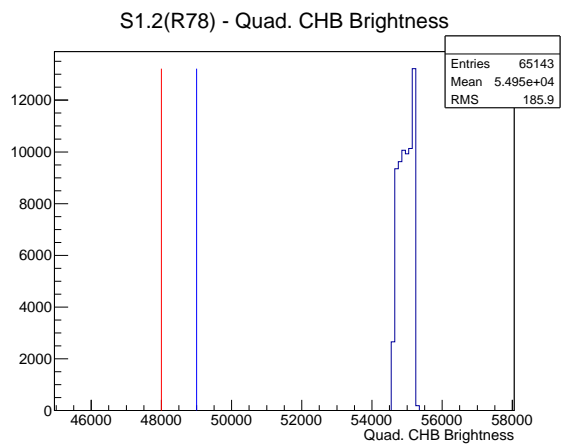

Target Performance Report - S1.2(R78)

Report Generated: January 21, 2013,

Last Actuation: 20/01/13 10:59:59

1 Operation Summary

	Last Shift	Total
Actuations:	65.1K	1791.2 K
Quadrature Count errors:	0	0
Fiber ADC errors:	0	0
BPS errors (during actuation):	0	0
(R78) Gaps > 3s & < 10s:	0	24
(R78) Gaps > 10s:	2	52
(R78) SP2 Corrections:	8	81
(R78) Capture Over/Under shoots:	392/860	23104/23964

2 Mechanical Performance

Starting position for the last 2000 actuations.

Starting position width over time.

Acceleration for the last 2000 actuations.

Acceleration over time. Normalised to a temperature 45C using the temperature data collected by the system.

3 Optical Performance

4 BPS Check