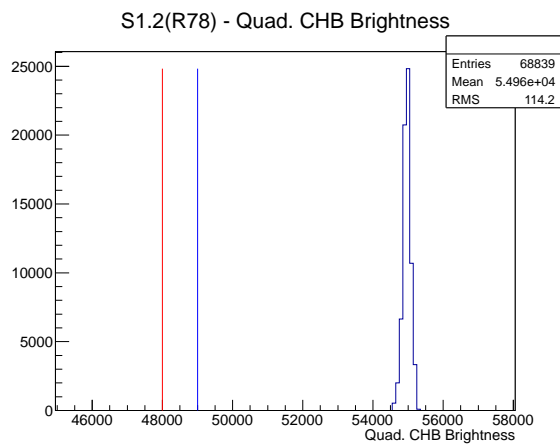

Target Performance Report - S1.2(R78)

Report Generated: January 19, 2013,

Last Actuation: 19/01/13 11:33:56

1 Operation Summary

	Last Shift	Total
Actuations:	68.8K	1726.0 K
Quadrature Count errors:	0	0
Fiber ADC errors:	0	0
BPS errors (during actuation):	0	0
(R78) Gaps > 3s & < 10s:	0	24
(R78) Gaps > 10s:	2	50
(R78) SP2 Corrections:	4	73
(R78) Capture Over/Under shoots:	80/554	22158/22712

2 Mechanical Performance

Starting position for the last 2000 actuations. Starting position width over time.

Acceleration for the last 2000 actuations.

Acceleration over time. Normalised to a temperature 45C using the temperature data collected by the system.

3 Optical Performance

4 BPS Check