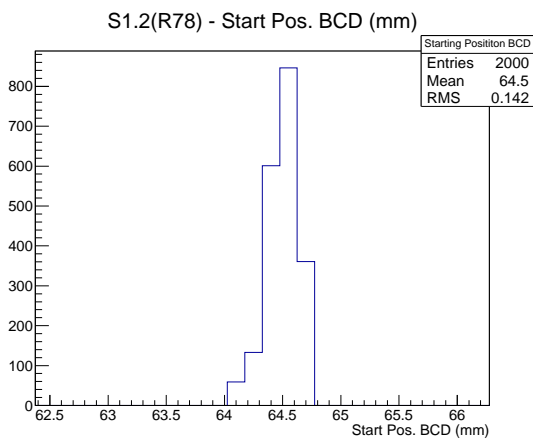

Target Performance Report - S1.2(R78)

Report Generated: January 19, 2013,

Last Actuation: 19/01/13 11:33:56

1 Operation Summary

	Last Shift	Total
Actuations:	68.8K	1726.0 K
Quadrature Count errors:	0	0
Fiber ADC errors:	0	0
BPS errors (during actuation):	0	0
(R78) Gaps > 3s & < 10s:	0	24
(R78) Gaps > 10s:	2	50
(R78) SP2 Corrections:	4	73
(R78) Capture Over/Under shoots:	80/554	22158/22712

2 Mechanical Performance

Starting position for the last 2000 actuations. Starting position width over time.

Acceleration for the last 2000 actuations.

Acceleration over time. Normalised to a temperature 45C using the temperature data collected by the system.

3 Optical Performance

4 BPS Check