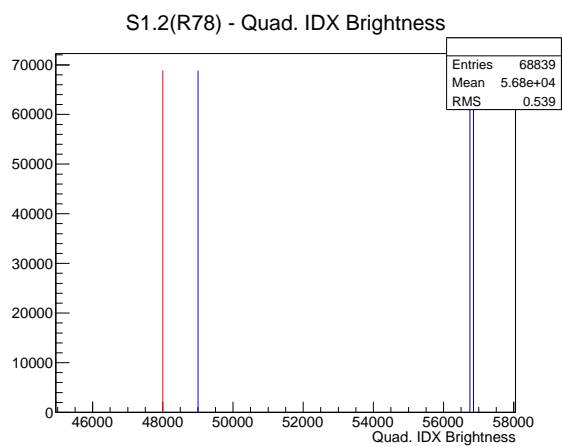

Target Performance Report - S1.2(R78)

Report Generated: January 19, 2013,

Last Actuation: 19/01/13 11:33:56

1 Operation Summary

	Last Shift	Total
Actuations:	68.8K	1726.0 K
Quadrature Count errors:	0	0
Fiber ADC errors:	0	0
BPS errors (during actuation):	0	0
(R78) Gaps > 3s & < 10s:	0	24
(R78) Gaps > 10s:	2	50
(R78) SP2 Corrections:	4	73
(R78) Capture Over/Under shoots:	80/554	22158/22712

2 Mechanical Performance

Starting position for the last 2000 actuations. Starting position width over time.

Acceleration for the last 2000 actuations.

Acceleration over time. Normalised to a temperature 45C using the temperature data collected by the system.

3 Optical Performance

4 BPS Check