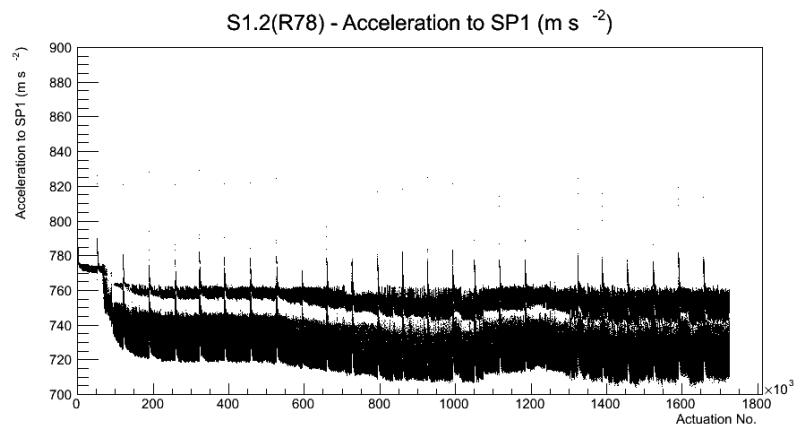

Target Performance Report - S1.2(R78)

Report Generated: January 19, 2013,

Last Actuation: 19/01/13 11:33:56

1 Operation Summary

	Last Shift	Total
Actuations:	68.8K	1726.0 K
Quadrature Count errors:	0	0
Fiber ADC errors:	0	0
BPS errors (during actuation):	0	0
(R78) Gaps > 3s & < 10s:	0	24
(R78) Gaps > 10s:	2	50
(R78) SP2 Corrections:	4	73
(R78) Capture Over/Under shoots:	80/554	22158/22712

2 Mechanical Performance

Starting position for the last 2000 actuations. Starting position width over time.

Acceleration for the last 2000 actuations.

Acceleration over time. Normalised to a temperature 45C using the temperature data collected by the system.