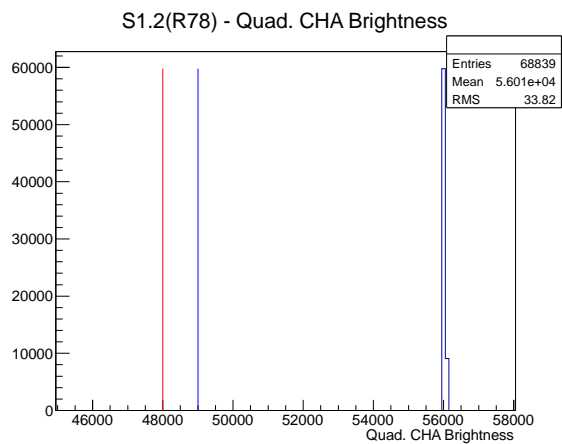

Target Performance Report - S1.2(R78)

Report Generated: January 19, 2013,

Last Actuation: 19/01/13 11:33:56

1 Operation Summary

	Last Shift	Total
Actuations:	68.8K	1726.0 K
Quadrature Count errors:	0	0
Fiber ADC errors:	0	0
BPS errors (during actuation):	0	0
(R78) Gaps > 3s & < 10s:	0	24
(R78) Gaps > 10s:	2	50
(R78) SP2 Corrections:	4	73
(R78) Capture Over/Under shoots:	80/554	22158/22712

2 Mechanical Performance

Starting position for the last 2000 actuations. Starting position width over time.

Acceleration for the last 2000 actuations.

Acceleration over time. Normalised to a temperature 45C using the temperature data collected by the system.

3 Optical Performance

4 BPS Check