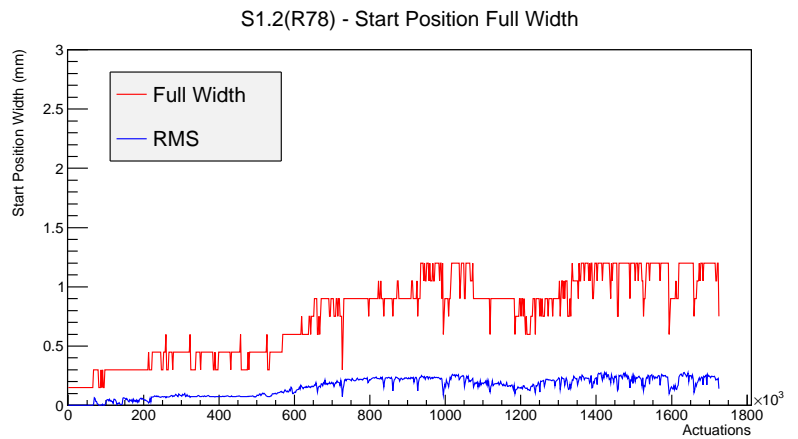

Target Performance Report - S1.2(R78)

Report Generated: January 19, 2013,

Last Actuation: 19/01/13 11:33:56

1 Operation Summary

	Last Shift	Total
Actuations:	68.8K	1726.0 K
Quadrature Count errors:	0	0
Fiber ADC errors:	0	0
BPS errors (during actuation):	0	0
(R78) Gaps > 3s & < 10s:	0	24
(R78) Gaps > 10s:	2	50
(R78) SP2 Corrections:	4	73
(R78) Capture Over/Under shoots:	80/554	22158/22712

2 Mechanical Performance

Starting position for the last 2000 actuations. Starting position width over time.

Acceleration for the last 2000 actuations.

Acceleration over time. Normalised to a temperature 45C using the temperature data collected by the system.