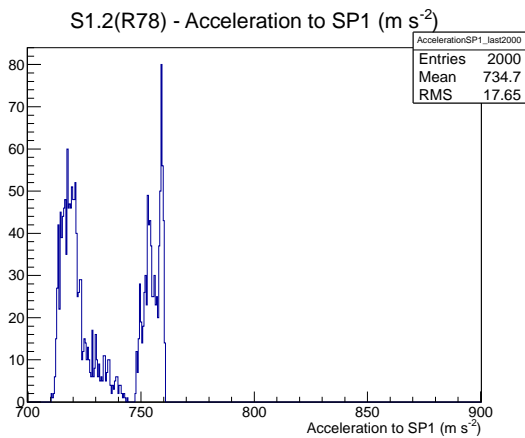

Target Performance Report - S1.2(R78)

Report Generated: January 19, 2013,

Last Actuation: 19/01/13 11:33:56

1 Operation Summary

	Last Shift	Total
Actuations:	68.8K	1726.0 K
Quadrature Count errors:	0	0
Fiber ADC errors:	0	0
BPS errors (during actuation):	0	0
(R78) Gaps > 3s & < 10s:	0	24
(R78) Gaps > 10s:	2	50
(R78) SP2 Corrections:	4	73
(R78) Capture Over/Under shoots:	80/554	22158/22712

2 Mechanical Performance

Starting position for the last 2000 actuations. Starting position width over time.

Acceleration for the last 2000 actuations.

Acceleration over time. Normalised to a temperature 45C using the temperature data collected by the system.