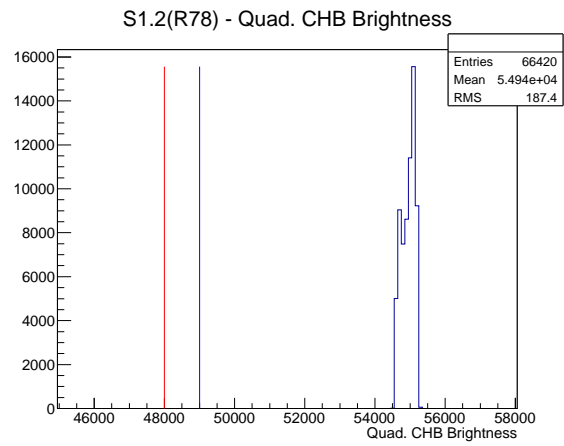

Target Performance Report - S1.2(R78)

Report Generated: January 18, 2013,

Last Actuation: 18/01/13 11:14:50

1 Operation Summary

	Last Shift	Total
Actuations:	66.4K	1657.2 K
Quadrature Count errors:	0	0
Fiber ADC errors:	0	0
BPS errors (during actuation):	0	0
(R78) Gaps > 3s & < 10s:	0	24
(R78) Gaps > 10s:	2	48
(R78) SP2 Corrections:	6	69
(R78) Capture Over/Under shoots:	263/777	21301/22078

2 Mechanical Performance

Starting position for the last 2000 actuations.

Starting position width over time.

Acceleration for the last 2000 actuations.

Acceleration over time. Normalised to a temperature 45C using the temperature data collected by the system.

3 Optical Performance

4 BPS Check