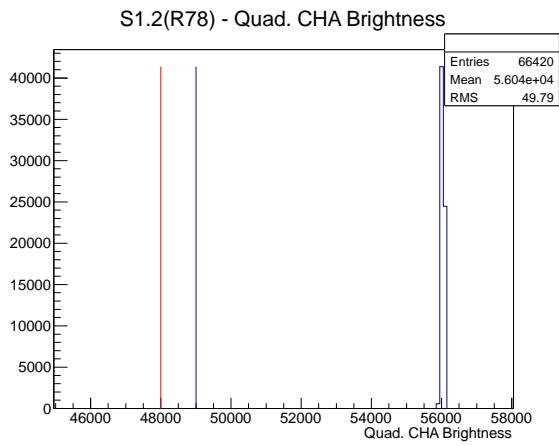

Target Performance Report - S1.2(R78)

Report Generated: January 18, 2013,

Last Actuation: 18/01/13 11:14:50

1 Operation Summary

	Last Shift	Total
Actuations:	66.4K	1657.2 K
Quadrature Count errors:	0	0
Fiber ADC errors:	0	0
BPS errors (during actuation):	0	0
(R78) Gaps > 3s & < 10s:	0	24
(R78) Gaps > 10s:	2	48
(R78) SP2 Corrections:	6	69
(R78) Capture Over/Under shoots:	263/777	21301/22078

2 Mechanical Performance

Starting position for the last 2000 actuations.

Starting position width over time.

Acceleration for the last 2000 actuations.

Acceleration over time. Normalised to a temperature 45C using the temperature data collected by the system.

3 Optical Performance

4 BPS Check