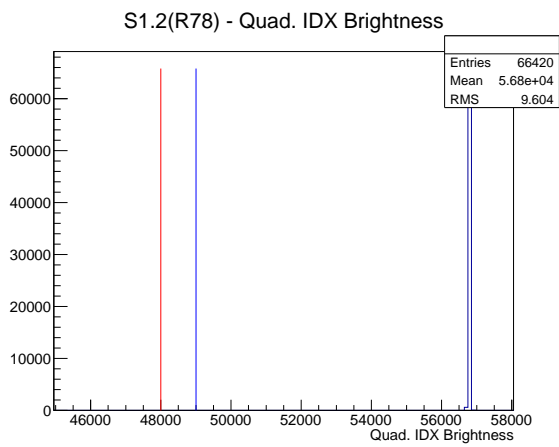

Target Performance Report - S1.2(R78)

Report Generated: January 18, 2013,

Last Actuation: 18/01/13 11:14:50

1 Operation Summary

	Last Shift	Total
Actuations:	66.4K	1657.2 K
Quadrature Count errors:	0	0
Fiber ADC errors:	0	0
BPS errors (during actuation):	0	0
(R78) Gaps > 3s & < 10s:	0	24
(R78) Gaps > 10s:	2	48
(R78) SP2 Corrections:	6	69
(R78) Capture Over/Under shoots:	263/777	21301/22078

2 Mechanical Performance

Starting position for the last 2000 actuations.

Starting position width over time.

Acceleration for the last 2000 actuations.

Acceleration over time. Normalised to a temperature 45C using the temperature data collected by the system.

3 Optical Performance

4 BPS Check