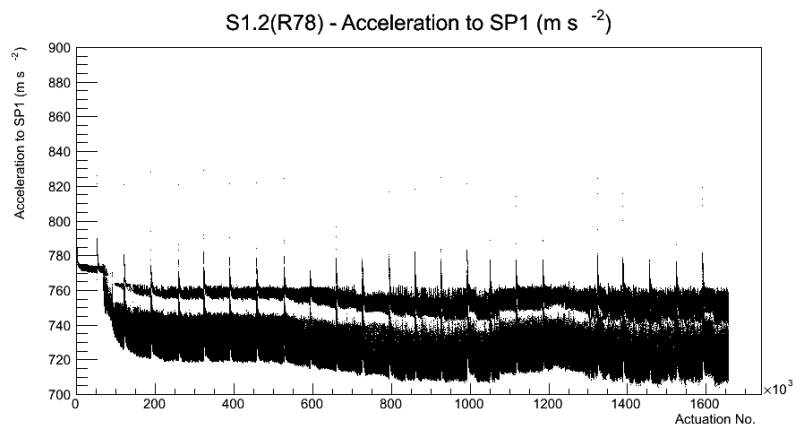

Target Performance Report - S1.2(R78)

Report Generated: January 18, 2013,

Last Actuation: 18/01/13 11:14:50

1 Operation Summary

	Last Shift	Total
Actuations:	66.4K	1657.2 K
Quadrature Count errors:	0	0
Fiber ADC errors:	0	0
BPS errors (during actuation):	0	0
(R78) Gaps > 3s & < 10s:	0	24
(R78) Gaps > 10s:	2	48
(R78) SP2 Corrections:	6	69
(R78) Capture Over/Under shoots:	263/777	21301/22078

2 Mechanical Performance

Starting position for the last 2000 actuations.

Starting position width over time.

Acceleration for the last 2000 actuations.

Acceleration over time. Normalised to a temperature 45C using the temperature data collected by the system.

3 Optical Performance

4 BPS Check