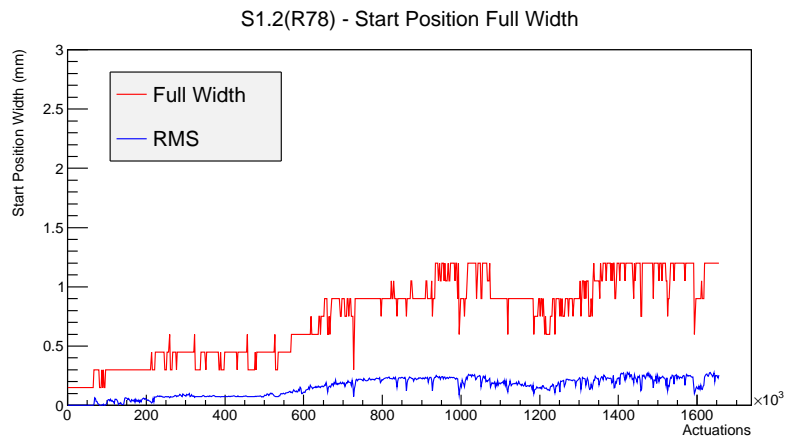

Target Performance Report - S1.2(R78)

Report Generated: January 18, 2013,

Last Actuation: 18/01/13 11:14:50

1 Operation Summary

	Last Shift	Total
Actuations:	66.4K	1657.2 K
Quadrature Count errors:	0	0
Fiber ADC errors:	0	0
BPS errors (during actuation):	0	0
(R78) Gaps > 3s & < 10s:	0	24
(R78) Gaps > 10s:	2	48
(R78) SP2 Corrections:	6	69
(R78) Capture Over/Under shoots:	263/777	21301/22078

2 Mechanical Performance

Starting position for the last 2000 actuations.

Starting position width over time.

Acceleration for the last 2000 actuations.

Acceleration over time. Normalised to a temperature 45C using the temperature data collected by the system.