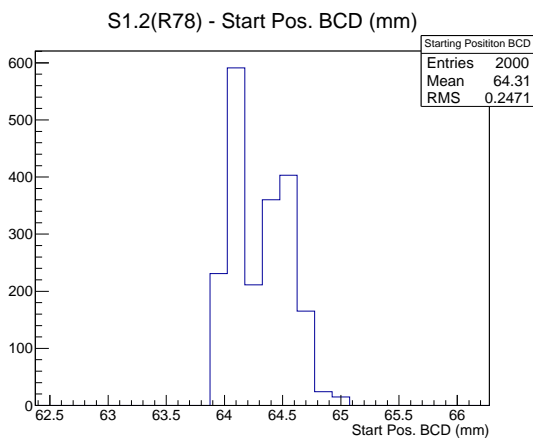

Target Performance Report - S1.2(R78)

Report Generated: January 18, 2013,

Last Actuation: 18/01/13 11:14:50

1 Operation Summary

	Last Shift	Total
Actuations:	66.4K	1657.2 K
Quadrature Count errors:	0	0
Fiber ADC errors:	0	0
BPS errors (during actuation):	0	0
(R78) Gaps > 3s & < 10s:	0	24
(R78) Gaps > 10s:	2	48
(R78) SP2 Corrections:	6	69
(R78) Capture Over/Under shoots:	263/777	21301/22078

2 Mechanical Performance

Starting position for the last 2000 actuations.

Starting position width over time.

Acceleration for the last 2000 actuations.

Acceleration over time. Normalised to a temperature 45C using the temperature data collected by the system.

3 Optical Performance

4 BPS Check