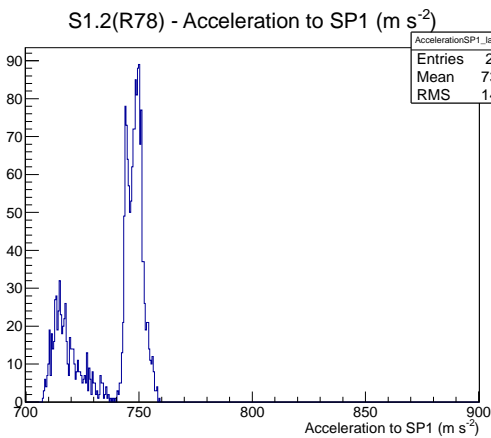

Target Performance Report - S1.2(R78)

Report Generated: January 18, 2013,

Last Actuation: 18/01/13 11:14:50

1 Operation Summary

	Last Shift	Total
Actuations:	66.4K	1657.2 K
Quadrature Count errors:	0	0
Fiber ADC errors:	0	0
BPS errors (during actuation):	0	0
(R78) Gaps > 3s & < 10s:	0	24
(R78) Gaps > 10s:	2	48
(R78) SP2 Corrections:	6	69
(R78) Capture Over/Under shoots:	263/777	21301/22078

2 Mechanical Performance

Starting position for the last 2000 actuations.

Starting position width over time.

Acceleration for the last 2000 actuations.

Acceleration over time. Normalised to a temperature 45C using the temperature data collected by the system.