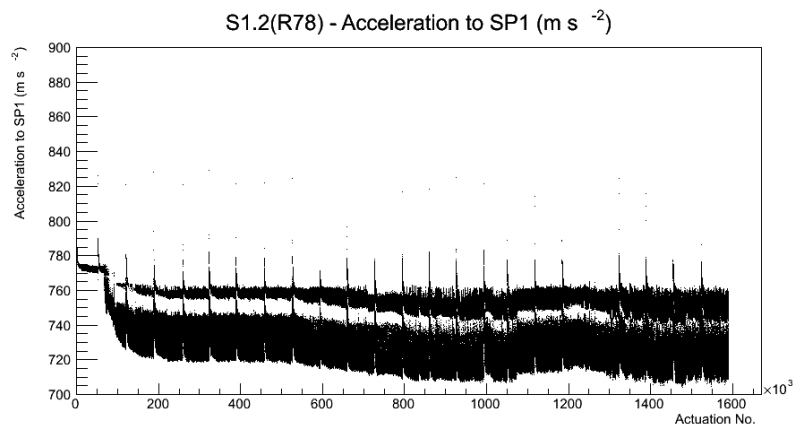

Target Performance Report - S1.2(R78)

Report Generated: January 17, 2013,

Last Actuation: 17/01/13 10:52:05

1 Operation Summary

	Last Shift	Total
Actuations:	67.0K	1590.8 K
Quadrature Count errors:	0	0
Fiber ADC errors:	0	0
BPS errors (during actuation):	0	0
(R78) Gaps > 3s & < 10s:	0	24
(R78) Gaps > 10s:	2	46
(R78) SP2 Corrections:	4	63
(R78) Capture Over/Under shoots:	167/849	20189/21038

2 Mechanical Performance

Starting position for the last 2000 actuations.

Starting position width over time.

Acceleration for the last 2000 actuations.

Acceleration over time. Normalised to a temperature 45C using the temperature data collected by the system.