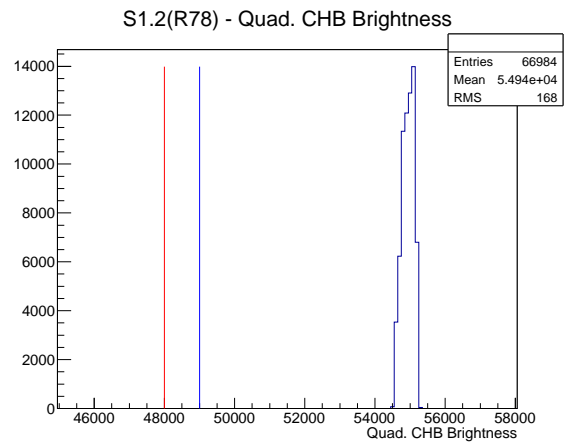

Target Performance Report - S1.2(R78)

Report Generated: January 17, 2013,

Last Actuation: 17/01/13 10:52:05

1 Operation Summary

	Last Shift	Total
Actuations:	67.0K	1590.8 K
Quadrature Count errors:	0	0
Fiber ADC errors:	0	0
BPS errors (during actuation):	0	0
(R78) Gaps > 3s & < 10s:	0	24
(R78) Gaps > 10s:	2	46
(R78) SP2 Corrections:	4	63
(R78) Capture Over/Under shoots:	167/849	20189/21038

2 Mechanical Performance

Starting position for the last 2000 actuations.

Starting position width over time.

Acceleration for the last 2000 actuations.

Acceleration over time. Normalised to a temperature 45C using the temperature data collected by the system.

3 Optical Performance

4 BPS Check