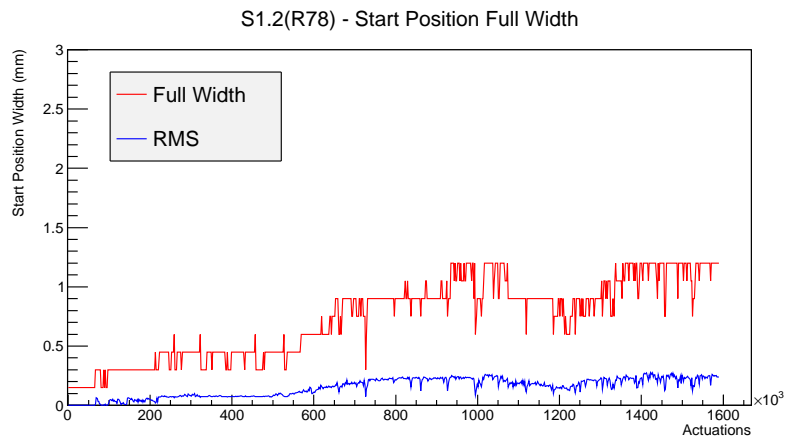

Target Performance Report - S1.2(R78)

Report Generated: January 17, 2013,

Last Actuation: 17/01/13 10:52:05

1 Operation Summary

	Last Shift	Total
Actuations:	67.0K	1590.8 K
Quadrature Count errors:	0	0
Fiber ADC errors:	0	0
BPS errors (during actuation):	0	0
(R78) Gaps > 3s & < 10s:	0	24
(R78) Gaps > 10s:	2	46
(R78) SP2 Corrections:	4	63
(R78) Capture Over/Under shoots:	167/849	20189/21038

2 Mechanical Performance

Starting position for the last 2000 actuations.

Starting position width over time.

Acceleration for the last 2000 actuations.

Acceleration over time. Normalised to a temperature 45C using the temperature data collected by the system.