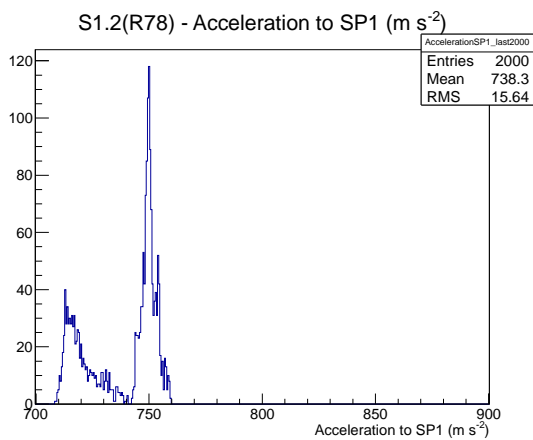

Target Performance Report - S1.2(R78)

Report Generated: January 17, 2013,

Last Actuation: 17/01/13 10:52:05

1 Operation Summary

	Last Shift	Total
Actuations:	67.0K	1590.8 K
Quadrature Count errors:	0	0
Fiber ADC errors:	0	0
BPS errors (during actuation):	0	0
(R78) Gaps > 3s & < 10s:	0	24
(R78) Gaps > 10s:	2	46
(R78) SP2 Corrections:	4	63
(R78) Capture Over/Under shoots:	167/849	20189/21038

2 Mechanical Performance

Starting position for the last 2000 actuations.

Starting position width over time.

Acceleration for the last 2000 actuations.

Acceleration over time. Normalised to a temperature 45C using the temperature data collected by the system.