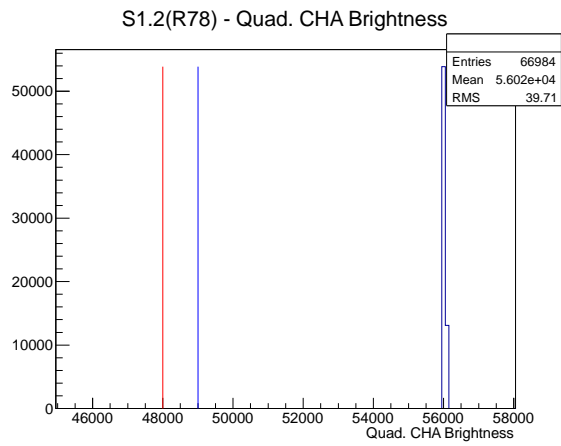

Target Performance Report - S1.2(R78)

Report Generated: January 17, 2013,

Last Actuation: 17/01/13 10:52:05

1 Operation Summary

	Last Shift	Total
Actuations:	67.0K	1590.8 K
Quadrature Count errors:	0	0
Fiber ADC errors:	0	0
BPS errors (during actuation):	0	0
(R78) Gaps > 3s & < 10s:	0	24
(R78) Gaps > 10s:	2	46
(R78) SP2 Corrections:	4	63
(R78) Capture Over/Under shoots:	167/849	20189/21038

2 Mechanical Performance

Starting position for the last 2000 actuations.

Starting position width over time.

Acceleration for the last 2000 actuations.

Acceleration over time. Normalised to a temperature 45C using the temperature data collected by the system.

3 Optical Performance

4 BPS Check