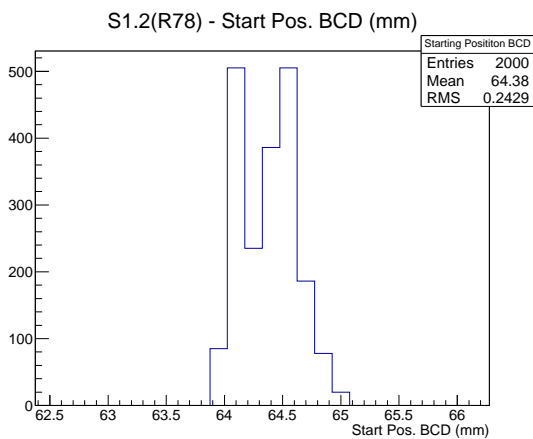

Target Performance Report - S1.2(R78)

Report Generated: January 17, 2013,

Last Actuation: 17/01/13 10:52:05

1 Operation Summary

	Last Shift	Total
Actuations:	67.0K	1590.8 K
Quadrature Count errors:	0	0
Fiber ADC errors:	0	0
BPS errors (during actuation):	0	0
(R78) Gaps > 3s & < 10s:	0	24
(R78) Gaps > 10s:	2	46
(R78) SP2 Corrections:	4	63
(R78) Capture Over/Under shoots:	167/849	20189/21038

2 Mechanical Performance

Starting position for the last 2000 actuations.

Starting position width over time.

Acceleration for the last 2000 actuations.

Acceleration over time. Normalised to a temperature 45C using the temperature data collected by the system.

3 Optical Performance

4 BPS Check