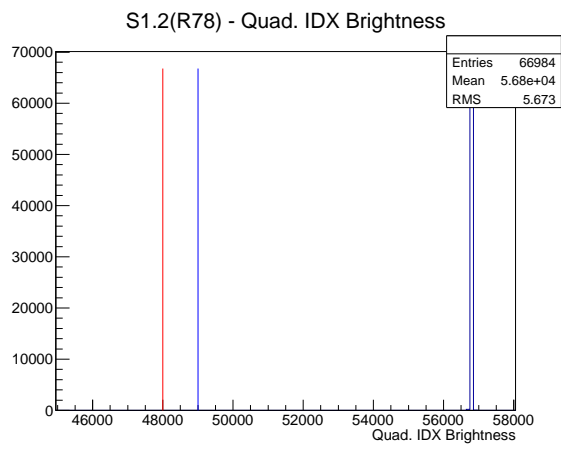

Target Performance Report - S1.2(R78)

Report Generated: January 17, 2013,

Last Actuation: 17/01/13 10:52:05

1 Operation Summary

	Last Shift	Total
Actuations:	67.0K	1590.8 K
Quadrature Count errors:	0	0
Fiber ADC errors:	0	0
BPS errors (during actuation):	0	0
(R78) Gaps > 3s & < 10s:	0	24
(R78) Gaps > 10s:	2	46
(R78) SP2 Corrections:	4	63
(R78) Capture Over/Under shoots:	167/849	20189/21038

2 Mechanical Performance

Starting position for the last 2000 actuations.

Starting position width over time.

Acceleration for the last 2000 actuations.

Acceleration over time. Normalised to a temperature 45C using the temperature data collected by the system.

3 Optical Performance

4 BPS Check