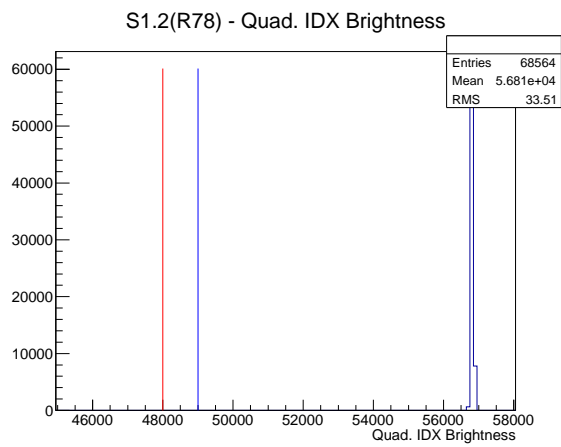

Target Performance Report - S1.2(R78)

Report Generated: January 16, 2013,

Last Actuation: 16/01/13 11:12:41

1 Operation Summary

	Last Shift	Total
Actuations:	68.6K	1523.8 K
Quadrature Count errors:	0	0
Fiber ADC errors:	0	0
BPS errors (during actuation):	0	0
(R78) Gaps > 3s & < 10s:	0	24
(R78) Gaps > 10s:	2	44
(R78) SP2 Corrections:	6	59
(R78) Capture Over/Under shoots:	246/688	19334/20022

2 Mechanical Performance

Starting position for the last 2000 actuations.

Starting position width over time.

Acceleration for the last 2000 actuations.

Acceleration over time. Normalised to a temperature 45C using the temperature data collected by the system.

3 Optical Performance

4 BPS Check