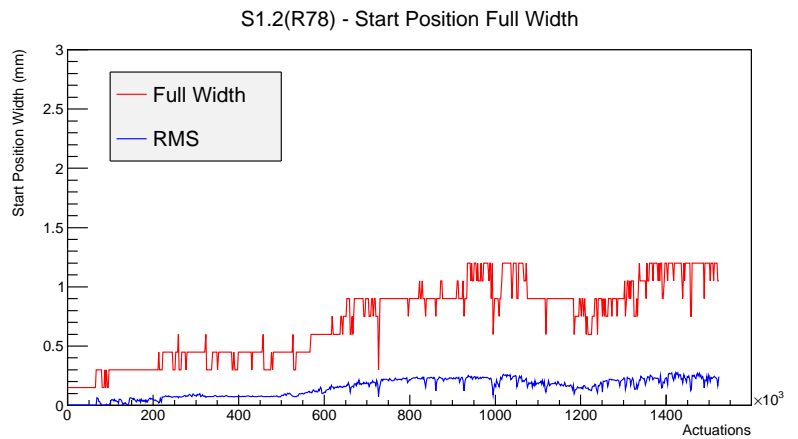

Target Performance Report - S1.2(R78)

Report Generated: January 16, 2013,

Last Actuation: 16/01/13 11:12:41

1 Operation Summary

	Last Shift	Total
Actuations:	68.6K	1523.8 K
Quadrature Count errors:	0	0
Fiber ADC errors:	0	0
BPS errors (during actuation):	0	0
(R78) Gaps > 3s & < 10s:	0	24
(R78) Gaps > 10s:	2	44
(R78) SP2 Corrections:	6	59
(R78) Capture Over/Under shoots:	246/688	19334/20022

2 Mechanical Performance

Starting position for the last 2000 actuations.

Starting position width over time.

Acceleration for the last 2000 actuations.

Acceleration over time. Normalised to a temperature 45C using the temperature data collected by the system.