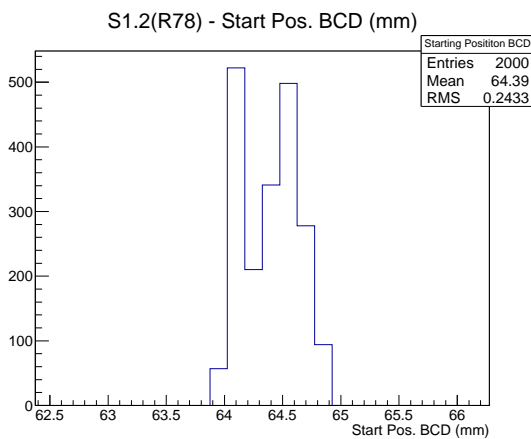

Target Performance Report - S1.2(R78)

Report Generated: January 16, 2013,

Last Actuation: 16/01/13 11:12:41

1 Operation Summary

	Last Shift	Total
Actuations:	68.6K	1523.8 K
Quadrature Count errors:	0	0
Fiber ADC errors:	0	0
BPS errors (during actuation):	0	0
(R78) Gaps > 3s & < 10s:	0	24
(R78) Gaps > 10s:	2	44
(R78) SP2 Corrections:	6	59
(R78) Capture Over/Under shoots:	246/688	19334/20022

2 Mechanical Performance

Starting position for the last 2000 actuations.

Starting position width over time.

Acceleration for the last 2000 actuations.

Acceleration over time. Normalised to a temperature 45C using the temperature data collected by the system.

3 Optical Performance

4 BPS Check