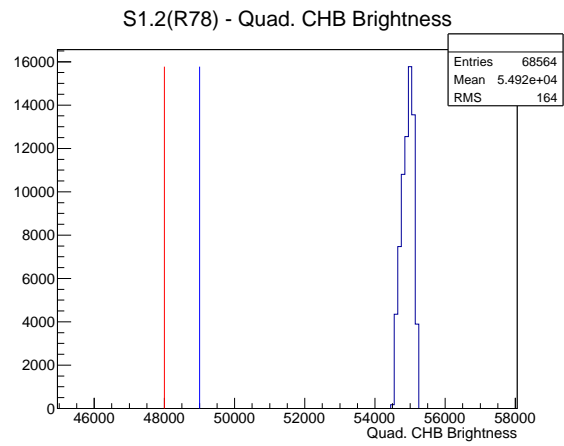

Target Performance Report - S1.2(R78)

Report Generated: January 16, 2013,

Last Actuation: 16/01/13 11:12:41

1 Operation Summary

	Last Shift	Total
Actuations:	68.6K	1523.8 K
Quadrature Count errors:	0	0
Fiber ADC errors:	0	0
BPS errors (during actuation):	0	0
(R78) Gaps > 3s & < 10s:	0	24
(R78) Gaps > 10s:	2	44
(R78) SP2 Corrections:	6	59
(R78) Capture Over/Under shoots:	246/688	19334/20022

2 Mechanical Performance

Starting position for the last 2000 actuations.

Starting position width over time.

Acceleration for the last 2000 actuations.

Acceleration over time. Normalised to a temperature 45C using the temperature data collected by the system.

3 Optical Performance

4 BPS Check