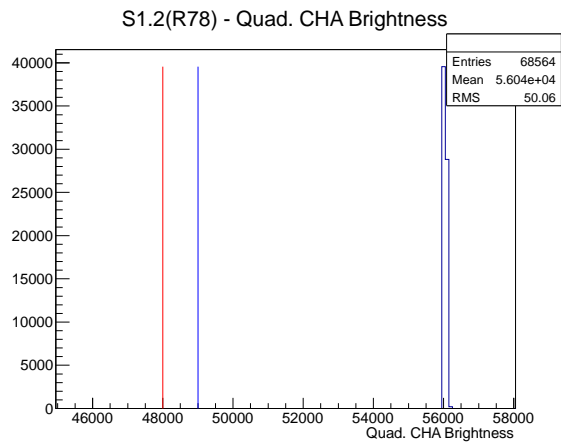

Target Performance Report - S1.2(R78)

Report Generated: January 16, 2013,

Last Actuation: 16/01/13 11:12:41

1 Operation Summary

	Last Shift	Total
Actuations:	68.6K	1523.8 K
Quadrature Count errors:	0	0
Fiber ADC errors:	0	0
BPS errors (during actuation):	0	0
(R78) Gaps > 3s & < 10s:	0	24
(R78) Gaps > 10s:	2	44
(R78) SP2 Corrections:	6	59
(R78) Capture Over/Under shoots:	246/688	19334/20022

2 Mechanical Performance

Starting position for the last 2000 actuations.

Starting position width over time.

Acceleration for the last 2000 actuations.

Acceleration over time. Normalised to a temperature 45C using the temperature data collected by the system.

3 Optical Performance

4 BPS Check