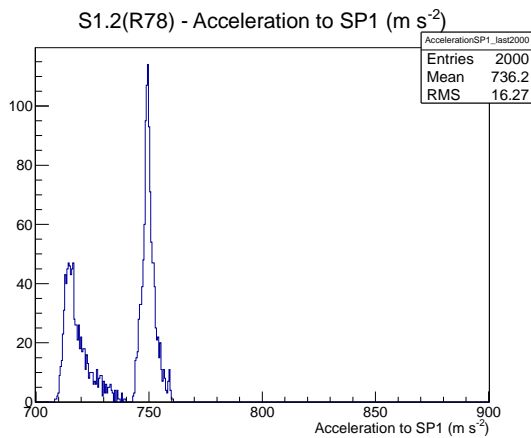

Target Performance Report - S1.2(R78)

Report Generated: January 16, 2013,

Last Actuation: 16/01/13 11:12:41

1 Operation Summary

	Last Shift	Total
Actuations:	68.6K	1523.8 K
Quadrature Count errors:	0	0
Fiber ADC errors:	0	0
BPS errors (during actuation):	0	0
(R78) Gaps > 3s & < 10s:	0	24
(R78) Gaps > 10s:	2	44
(R78) SP2 Corrections:	6	59
(R78) Capture Over/Under shoots:	246/688	19334/20022

2 Mechanical Performance

Starting position for the last 2000 actuations.

Starting position width over time.

Acceleration for the last 2000 actuations.

Acceleration over time. Normalised to a temperature 45C using the temperature data collected by the system.