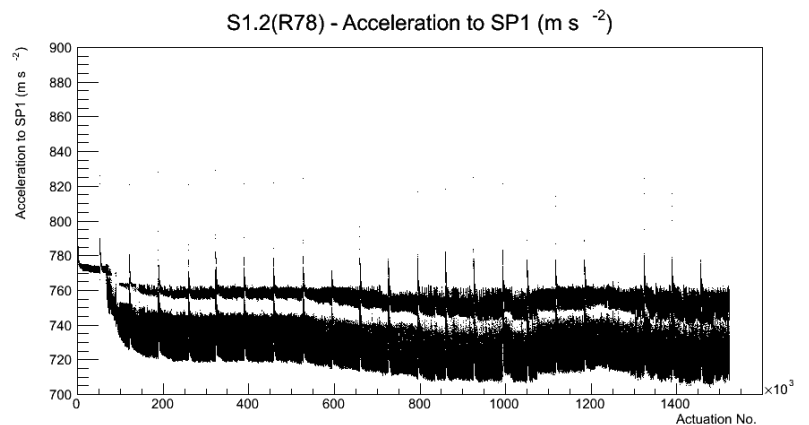

Target Performance Report - S1.2(R78)

Report Generated: January 16, 2013,

Last Actuation: 16/01/13 11:12:41

1 Operation Summary

	Last Shift	Total
Actuations:	68.6K	1523.8 K
Quadrature Count errors:	0	0
Fiber ADC errors:	0	0
BPS errors (during actuation):	0	0
(R78) Gaps > 3s & < 10s:	0	24
(R78) Gaps > 10s:	2	44
(R78) SP2 Corrections:	6	59
(R78) Capture Over/Under shoots:	246/688	19334/20022

2 Mechanical Performance

Starting position for the last 2000 actuations.

Starting position width over time.

Acceleration for the last 2000 actuations.

Acceleration over time. Normalised to a temperature 45C using the temperature data collected by the system.