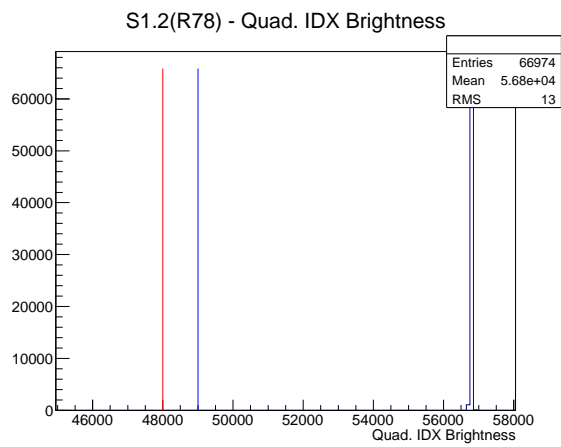

Target Performance Report - S1.2(R78)

Report Generated: January 15, 2013,

Last Actuation: 15/01/13 10:57:46

1 Operation Summary

	Last Shift	Total
Actuations:	67.0K	1455.2 K
Quadrature Count errors:	0	0
Fiber ADC errors:	0	0
BPS errors (during actuation):	0	0
(R78) Gaps > 3s & < 10s:	0	24
(R78) Gaps > 10s:	2	42
(R78) SP2 Corrections:	8	53
(R78) Capture Over/Under shoots:	180/1047	18041/19088

2 Mechanical Performance

Starting position for the last 2000 actuations.

Starting position width over time.

Acceleration for the last 2000 actuations.

Acceleration over time. Normalised to a temperature 45C using the temperature data collected by the system.

3 Optical Performance

4 BPS Check