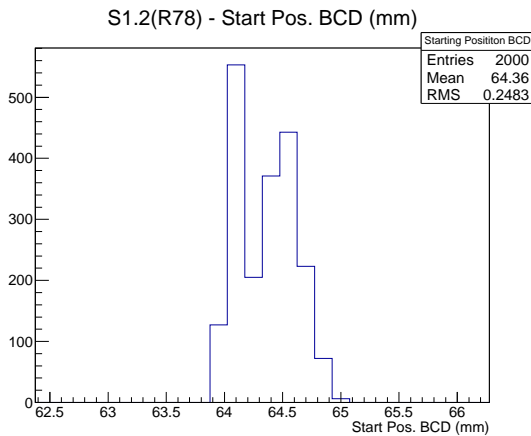

Target Performance Report - S1.2(R78)

Report Generated: January 15, 2013,

Last Actuation: 15/01/13 10:57:46

1 Operation Summary

	Last Shift	Total
Actuations:	67.0K	1455.2 K
Quadrature Count errors:	0	0
Fiber ADC errors:	0	0
BPS errors (during actuation):	0	0
(R78) Gaps > 3s & < 10s:	0	24
(R78) Gaps > 10s:	2	42
(R78) SP2 Corrections:	8	53
(R78) Capture Over/Under shoots:	180/1047	18041/19088

2 Mechanical Performance

Starting position for the last 2000 actuations.

Starting position width over time.

Acceleration for the last 2000 actuations.

Acceleration over time. Normalised to a temperature 45C using the temperature data collected by the system.

3 Optical Performance

4 BPS Check