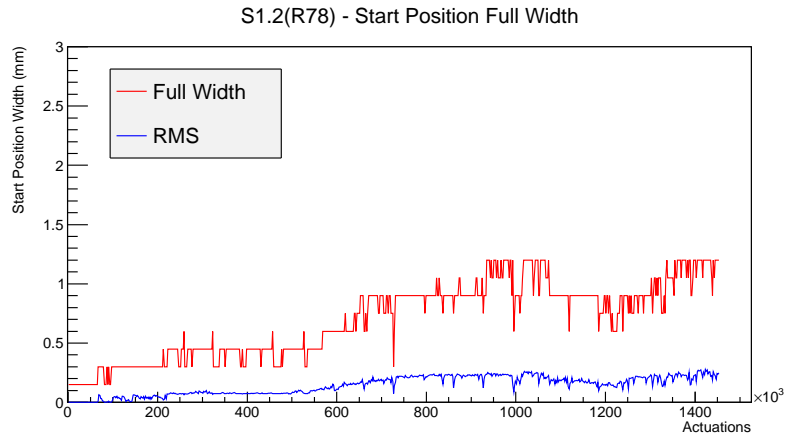

Target Performance Report - S1.2(R78)

Report Generated: January 15, 2013,

Last Actuation: 15/01/13 10:57:46

1 Operation Summary

	Last Shift	Total
Actuations:	67.0K	1455.2 K
Quadrature Count errors:	0	0
Fiber ADC errors:	0	0
BPS errors (during actuation):	0	0
(R78) Gaps > 3s & < 10s:	0	24
(R78) Gaps > 10s:	2	42
(R78) SP2 Corrections:	8	53
(R78) Capture Over/Under shoots:	180/1047	18041/19088

2 Mechanical Performance

Starting position for the last 2000 actuations.

Starting position width over time.

Acceleration for the last 2000 actuations.

Acceleration over time. Normalised to a temperature 45C using the temperature data collected by the system.