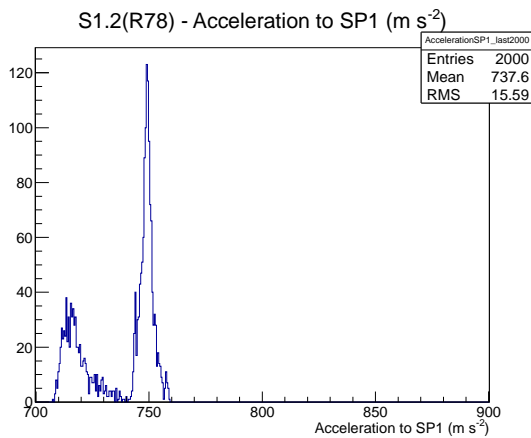

Target Performance Report - S1.2(R78)

Report Generated: January 15, 2013,

Last Actuation: 15/01/13 10:57:46

1 Operation Summary

	Last Shift	Total
Actuations:	67.0K	1455.2 K
Quadrature Count errors:	0	0
Fiber ADC errors:	0	0
BPS errors (during actuation):	0	0
(R78) Gaps > 3s & < 10s:	0	24
(R78) Gaps > 10s:	2	42
(R78) SP2 Corrections:	8	53
(R78) Capture Over/Under shoots:	180/1047	18041/19088

2 Mechanical Performance

Starting position for the last 2000 actuations.

Starting position width over time.

Acceleration for the last 2000 actuations.

Acceleration over time. Normalised to a temperature 45C using the temperature data collected by the system.