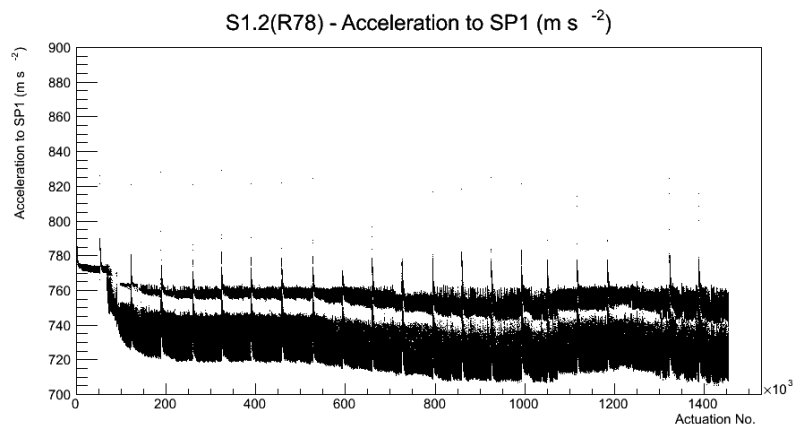

Target Performance Report - S1.2(R78)

Report Generated: January 15, 2013,

Last Actuation: 15/01/13 10:57:46

1 Operation Summary

	Last Shift	Total
Actuations:	67.0K	1455.2 K
Quadrature Count errors:	0	0
Fiber ADC errors:	0	0
BPS errors (during actuation):	0	0
(R78) Gaps > 3s & < 10s:	0	24
(R78) Gaps > 10s:	2	42
(R78) SP2 Corrections:	8	53
(R78) Capture Over/Under shoots:	180/1047	18041/19088

2 Mechanical Performance

Starting position for the last 2000 actuations.

Starting position width over time.

Acceleration for the last 2000 actuations.

Acceleration over time. Normalised to a temperature 45C using the temperature data collected by the system.

3 Optical Performance

4 BPS Check