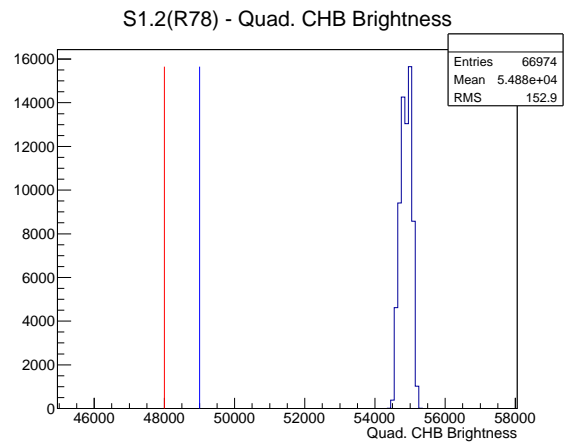

Target Performance Report - S1.2(R78)

Report Generated: January 15, 2013,

Last Actuation: 15/01/13 10:57:46

1 Operation Summary

	Last Shift	Total
Actuations:	67.0K	1455.2 K
Quadrature Count errors:	0	0
Fiber ADC errors:	0	0
BPS errors (during actuation):	0	0
(R78) Gaps > 3s & < 10s:	0	24
(R78) Gaps > 10s:	2	42
(R78) SP2 Corrections:	8	53
(R78) Capture Over/Under shoots:	180/1047	18041/19088

2 Mechanical Performance

Starting position for the last 2000 actuations.

Starting position width over time.

Acceleration for the last 2000 actuations.

Acceleration over time. Normalised to a temperature 45C using the temperature data collected by the system.

3 Optical Performance

4 BPS Check