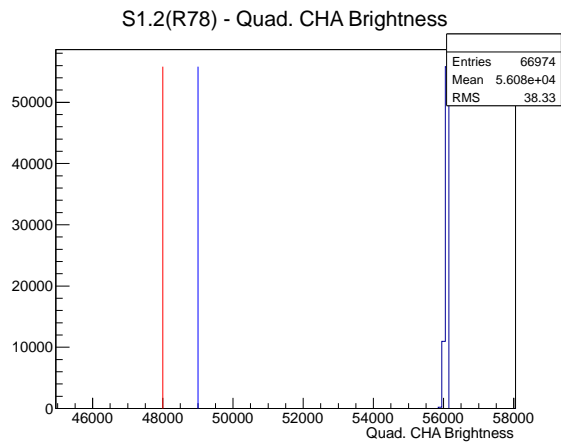

Target Performance Report - S1.2(R78)

Report Generated: January 15, 2013,

Last Actuation: 15/01/13 10:57:46

1 Operation Summary

	Last Shift	Total
Actuations:	67.0K	1455.2 K
Quadrature Count errors:	0	0
Fiber ADC errors:	0	0
BPS errors (during actuation):	0	0
(R78) Gaps > 3s & < 10s:	0	24
(R78) Gaps > 10s:	2	42
(R78) SP2 Corrections:	8	53
(R78) Capture Over/Under shoots:	180/1047	18041/19088

2 Mechanical Performance

Starting position for the last 2000 actuations.

Starting position width over time.

Acceleration for the last 2000 actuations.

Acceleration over time. Normalised to a temperature 45C using the temperature data collected by the system.

3 Optical Performance

4 BPS Check