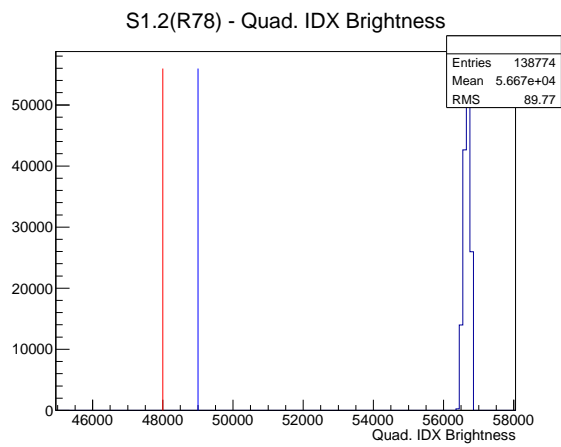

Target Performance Report - S1.2(R78)

Report Generated: January 13, 2013,

Last Actuation: 13/01/13 11:29:51

1 Operation Summary

	Last Shift	Total
Actuations:	138.8K	1323.3 K
Quadrature Count errors:	0	0
Fiber ADC errors:	0	0
BPS errors (during actuation):	0	0
(R78) Gaps > 3s & < 10s:	0	24
(R78) Gaps > 10s:	2	38
(R78) SP2 Corrections:	7	39
(R78) Capture Over/Under shoots:	190/2294	14914/17208

2 Mechanical Performance

Starting position for the last 2000 actuations. Starting position width over time.

Acceleration for the last 2000 actuations.

Acceleration over time. Normalised to a temperature 45C using the temperature data collected by the system.

3 Optical Performance

4 BPS Check