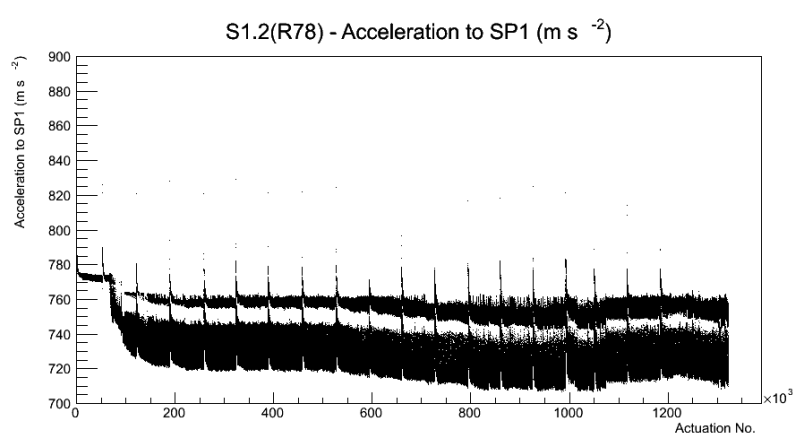

Target Performance Report - S1.2(R78)

Report Generated: January 13, 2013,

Last Actuation: 13/01/13 11:29:51

1 Operation Summary

	Last Shift	Total
Actuations:	138.8K	1323.3 K
Quadrature Count errors:	0	0
Fiber ADC errors:	0	0
BPS errors (during actuation):	0	0
(R78) Gaps > 3s & < 10s:	0	24
(R78) Gaps > 10s:	2	38
(R78) SP2 Corrections:	7	39
(R78) Capture Over/Under shoots:	190/2294	14914/17208

2 Mechanical Performance

Starting position for the last 2000 actuations. Starting position width over time.

Acceleration for the last 2000 actuations.

Acceleration over time. Normalised to a temperature 45C using the temperature data collected by the system.