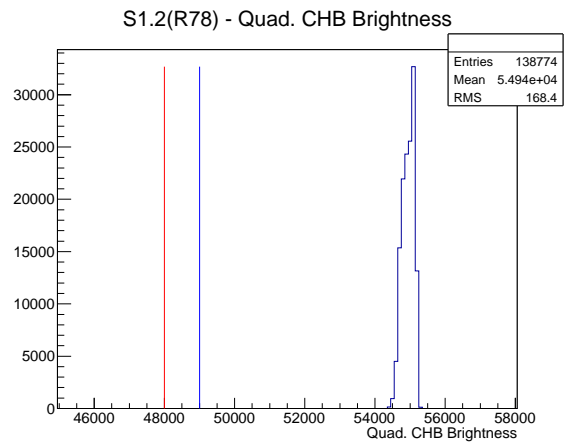

Target Performance Report - S1.2(R78)

Report Generated: January 13, 2013,

Last Actuation: 13/01/13 11:29:51

1 Operation Summary

	Last Shift	Total
Actuations:	138.8K	1323.3 K
Quadrature Count errors:	0	0
Fiber ADC errors:	0	0
BPS errors (during actuation):	0	0
(R78) Gaps > 3s & < 10s:	0	24
(R78) Gaps > 10s:	2	38
(R78) SP2 Corrections:	7	39
(R78) Capture Over/Under shoots:	190/2294	14914/17208

2 Mechanical Performance

Starting position for the last 2000 actuations. Starting position width over time.

Acceleration for the last 2000 actuations.

Acceleration over time. Normalised to a temperature 45C using the temperature data collected by the system.

3 Optical Performance

4 BPS Check