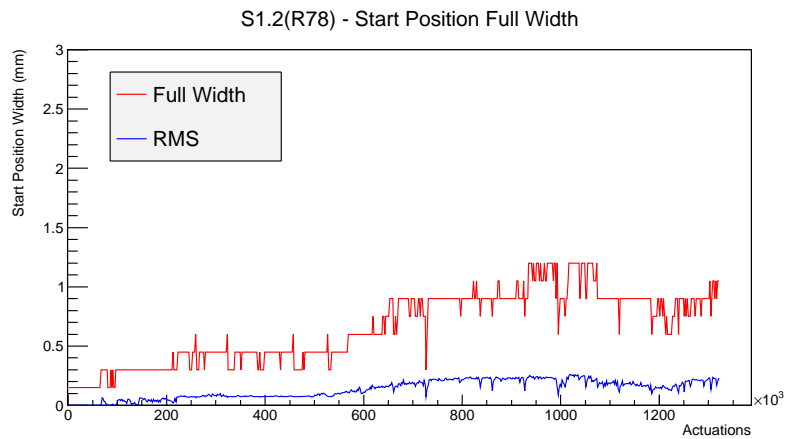

Target Performance Report - S1.2(R78)

Report Generated: January 13, 2013,

Last Actuation: 13/01/13 11:29:51

1 Operation Summary

	Last Shift	Total
Actuations:	138.8K	1323.3 K
Quadrature Count errors:	0	0
Fiber ADC errors:	0	0
BPS errors (during actuation):	0	0
(R78) Gaps > 3s & < 10s:	0	24
(R78) Gaps > 10s:	2	38
(R78) SP2 Corrections:	7	39
(R78) Capture Over/Under shoots:	190/2294	14914/17208

2 Mechanical Performance

Starting position for the last 2000 actuations. Starting position width over time.

Acceleration for the last 2000 actuations.

Acceleration over time. Normalised to a temperature 45C using the temperature data collected by the system.