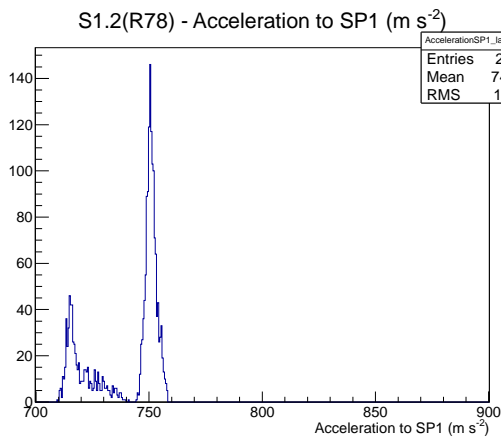

Target Performance Report - S1.2(R78)

Report Generated: January 13, 2013,

Last Actuation: 13/01/13 11:29:51

1 Operation Summary

	Last Shift	Total
Actuations:	138.8K	1323.3 K
Quadrature Count errors:	0	0
Fiber ADC errors:	0	0
BPS errors (during actuation):	0	0
(R78) Gaps > 3s & < 10s:	0	24
(R78) Gaps > 10s:	2	38
(R78) SP2 Corrections:	7	39
(R78) Capture Over/Under shoots:	190/2294	14914/17208

2 Mechanical Performance

Starting position for the last 2000 actuations. Starting position width over time.

Acceleration for the last 2000 actuations.

Acceleration over time. Normalised to a temperature 45C using the temperature data collected by the system.