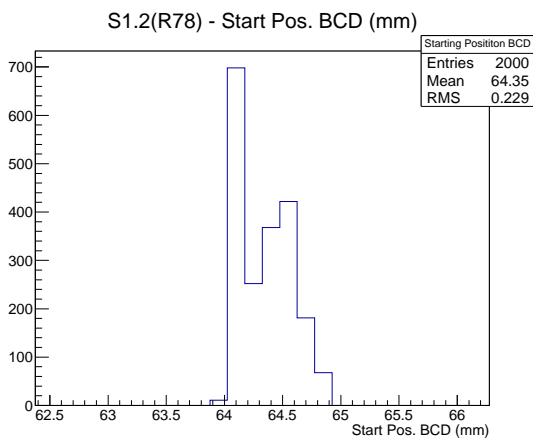

Target Performance Report - S1.2(R78)

Report Generated: January 13, 2013,

Last Actuation: 13/01/13 11:29:51

1 Operation Summary

	Last Shift	Total
Actuations:	138.8K	1323.3 K
Quadrature Count errors:	0	0
Fiber ADC errors:	0	0
BPS errors (during actuation):	0	0
(R78) Gaps > 3s & < 10s:	0	24
(R78) Gaps > 10s:	2	38
(R78) SP2 Corrections:	7	39
(R78) Capture Over/Under shoots:	190/2294	14914/17208

2 Mechanical Performance

Starting position for the last 2000 actuations. Starting position width over time.

Acceleration for the last 2000 actuations.

Acceleration over time. Normalised to a temperature 45C using the temperature data collected by the system.

3 Optical Performance

4 BPS Check