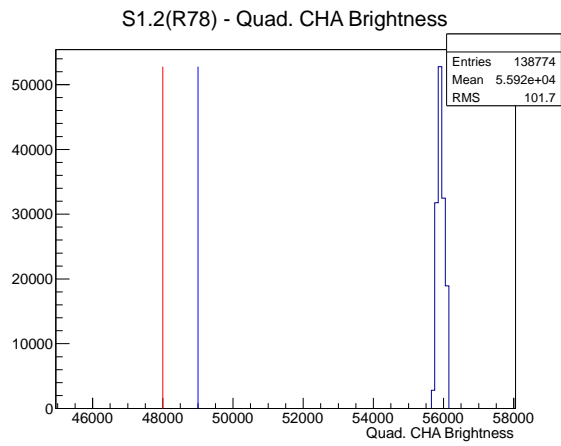

Target Performance Report - S1.2(R78)

Report Generated: January 13, 2013,

Last Actuation: 13/01/13 11:29:51

1 Operation Summary

	Last Shift	Total
Actuations:	138.8K	1323.3 K
Quadrature Count errors:	0	0
Fiber ADC errors:	0	0
BPS errors (during actuation):	0	0
(R78) Gaps > 3s & < 10s:	0	24
(R78) Gaps > 10s:	2	38
(R78) SP2 Corrections:	7	39
(R78) Capture Over/Under shoots:	190/2294	14914/17208

2 Mechanical Performance

Starting position for the last 2000 actuations. Starting position width over time.

Acceleration for the last 2000 actuations.

Acceleration over time. Normalised to a temperature 45C using the temperature data collected by the system.

3 Optical Performance

4 BPS Check