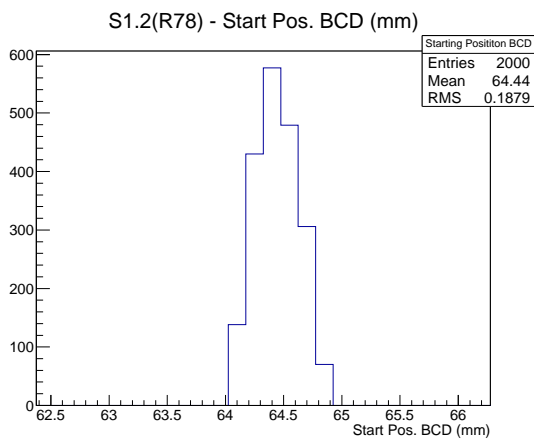

### 1 Operation Summary

	Last Shift	Total
Actuations:	66.4K	1116.9 K
Quadrature Count errors:	0	0
Fiber ADC errors:	0	0
BPS errors (during actuation):	0	0
(R78) Gaps > 3s & < 10s:	0	24
(R78) Gaps > 10s:	2	34
(R78) SP2 Corrections:	1	32
(R78) Capture Over/Under shoots:	82/1610	12134/13744

### 2 Mechanical Performance

Starting position for the last 2000 actuations.

Starting position width over time.

Acceleration for the last 2000 actuations.

Acceleration over time. Normalised to a temperature 45C using the temperature data collected by the system.