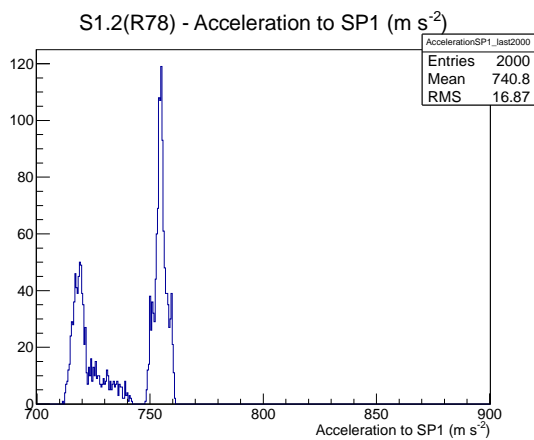

### 1 Operation Summary

	Last Shift	Total
Actuations:	66.4K	1116.9 K
Quadrature Count errors:	0	0
Fiber ADC errors:	0	0
BPS errors (during actuation):	0	0
(R78) Gaps > 3s & < 10s:	0	24
(R78) Gaps > 10s:	2	34
(R78) SP2 Corrections:	1	32
(R78) Capture Over/Under shoots:	82/1610	12134/13744

### 2 Mechanical Performance

Starting position for the last 2000 actuations.

Starting position width over time.

Acceleration for the last 2000 actuations.

Acceleration over time. Normalised to a temperature 45C using the temperature data collected by the system.