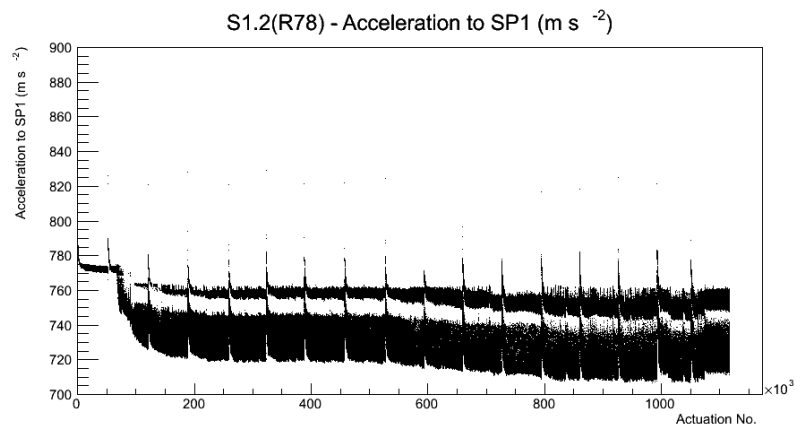

### 2 Mechanical Performance

Starting position for the last 2000 actuations.

Starting position width over time.

Acceleration for the last 2000 actuations.

Acceleration over time. Normalised to a temperature 45C using the temperature data collected by the system.

### 3 Optical Performance