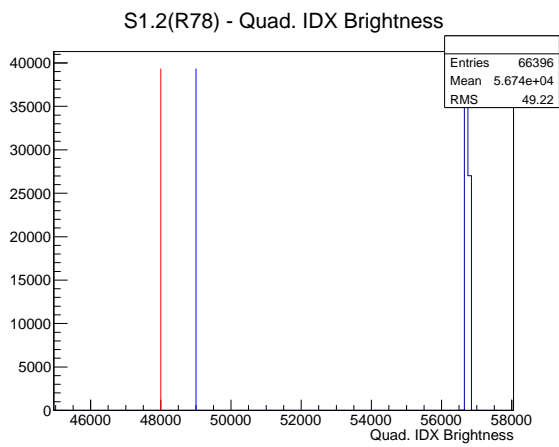

### 2 Mechanical Performance

Starting position for the last 2000 actuations.

Starting position width over time.

Acceleration for the last 2000 actuations.

Acceleration over time. Normalised to a temperature 45C using the temperature data collected by the system.

### 3 Optical Performance