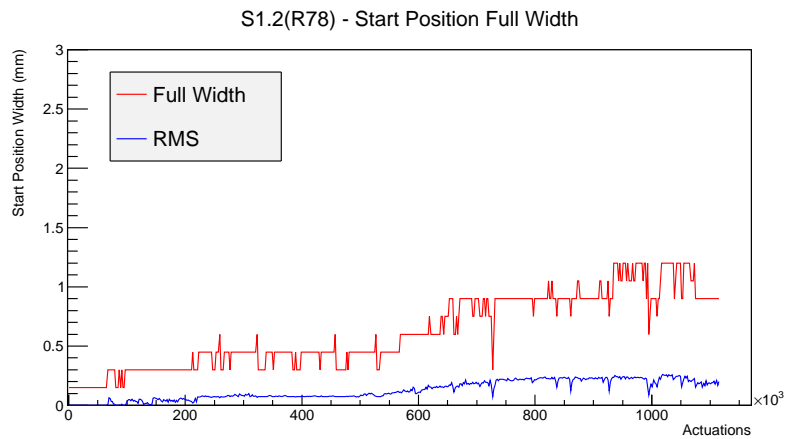

### 1 Operation Summary

	Last Shift	Total
Actuations:	66.4K	1116.9 K
Quadrature Count errors:	0	0
Fiber ADC errors:	0	0
BPS errors (during actuation):	0	0
(R78) Gaps > 3s & < 10s:	0	24
(R78) Gaps > 10s:	2	34
(R78) SP2 Corrections:	1	32
(R78) Capture Over/Under shoots:	82/1610	12134/13744

### 2 Mechanical Performance

Starting position for the last 2000 actuations.

Starting position width over time.

Acceleration for the last 2000 actuations.

Acceleration over time. Normalised to a temperature 45C using the temperature data collected by the system.