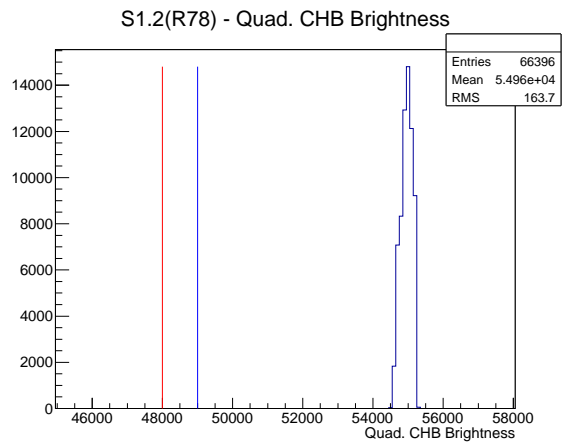

### 2 Mechanical Performance

Starting position for the last 2000 actuations.

Starting position width over time.

Acceleration for the last 2000 actuations.

Acceleration over time. Normalised to a temperature 45C using the temperature data collected by the system.

### 3 Optical Performance