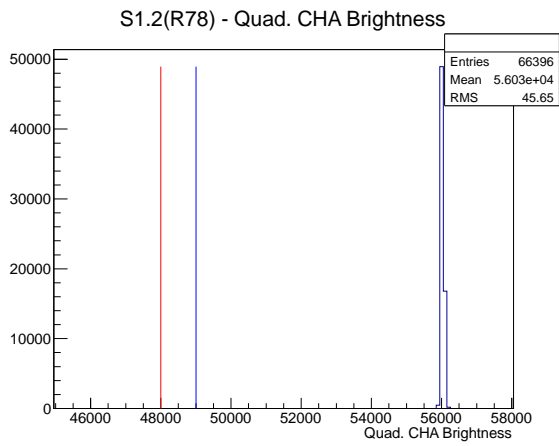

### 1 Operation Summary

	Last Shift	Total
Actuations:	66.4K	1116.9 K
Quadrature Count errors:	0	0
Fiber ADC errors:	0	0
BPS errors (during actuation):	0	0
(R78) Gaps > 3s & < 10s:	0	24
(R78) Gaps > 10s:	2	34
(R78) SP2 Corrections:	1	32
(R78) Capture Over/Under shoots:	82/1610	12134/13744

### 2 Mechanical Performance

Starting position for the last 2000 actuations.

Starting position width over time.

Acceleration for the last 2000 actuations.

Acceleration over time. Normalised to a temperature 45C using the temperature data collected by the system.

### 3 Optical Performance