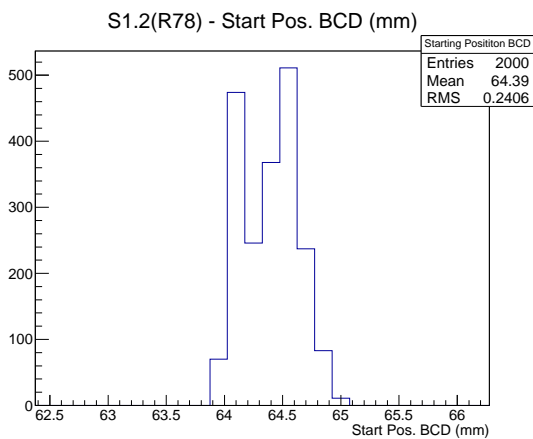

Target Performance Report - S1.2(R78)

Report Generated: January 9, 2013,

Last Actuation: 09/01/13 10:57:25

1 Operation Summary

	Last Shift	Total
Actuations:	58.0K	1050.5 K
Quadrature Count errors:	0	0
Fiber ADC errors:	0	0
BPS errors (during actuation):	0	0
(R78) Gaps > 3s & < 10s:	0	24
(R78) Gaps > 10s:	4	32
(R78) SP2 Corrections:	6	31
(R78) Capture Over/Under shoots:	103/739	11313/12052

2 Mechanical Performance

Starting position for the last 2000 actuations.

Starting position width over time.

Acceleration for the last 2000 actuations.

Acceleration over time. Normalised to a temperature 45C using the temperature data collected by the system.

3 Optical Performance

4 BPS Check