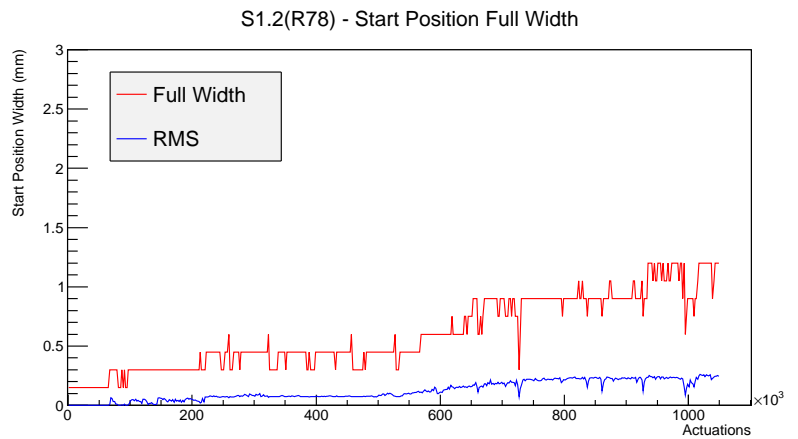

Target Performance Report - S1.2(R78)

Report Generated: January 9, 2013,

Last Actuation: 09/01/13 10:57:25

1 Operation Summary

	Last Shift	Total
Actuations:	58.0K	1050.5 K
Quadrature Count errors:	0	0
Fiber ADC errors:	0	0
BPS errors (during actuation):	0	0
(R78) Gaps > 3s & < 10s:	0	24
(R78) Gaps > 10s:	4	32
(R78) SP2 Corrections:	6	31
(R78) Capture Over/Under shoots:	103/739	11313/12052

2 Mechanical Performance

Starting position for the last 2000 actuations.

Starting position width over time.

Acceleration for the last 2000 actuations.

Acceleration over time. Normalised to a temperature 45C using the temperature data collected by the system.