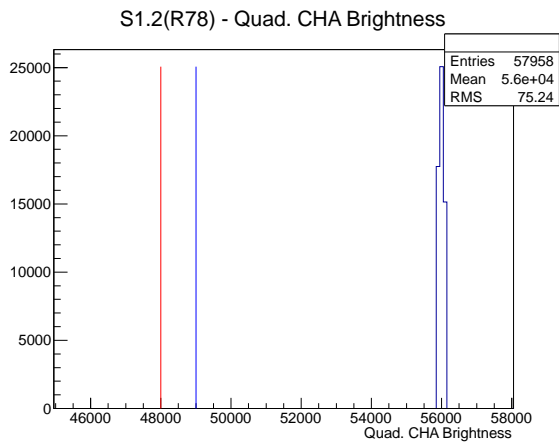

Target Performance Report - S1.2(R78)

Report Generated: January 9, 2013,

Last Actuation: 09/01/13 10:57:25

1 Operation Summary

	Last Shift	Total
Actuations:	58.0K	1050.5 K
Quadrature Count errors:	0	0
Fiber ADC errors:	0	0
BPS errors (during actuation):	0	0
(R78) Gaps > 3s & < 10s:	0	24
(R78) Gaps > 10s:	4	32
(R78) SP2 Corrections:	6	31
(R78) Capture Over/Under shoots:	103/739	11313/12052

2 Mechanical Performance

Starting position for the last 2000 actuations.

Starting position width over time.

Acceleration for the last 2000 actuations.

Acceleration over time. Normalised to a temperature 45C using the temperature data collected by the system.

3 Optical Performance

4 BPS Check