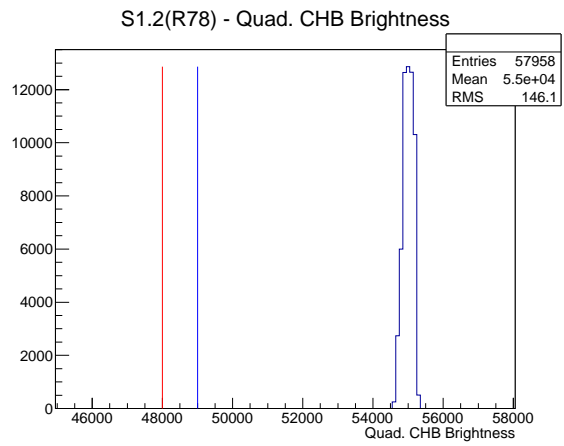

Target Performance Report - S1.2(R78)

Report Generated: January 9, 2013,

Last Actuation: 09/01/13 10:57:25

1 Operation Summary

	Last Shift	Total
Actuations:	58.0K	1050.5 K
Quadrature Count errors:	0	0
Fiber ADC errors:	0	0
BPS errors (during actuation):	0	0
(R78) Gaps > 3s & < 10s:	0	24
(R78) Gaps > 10s:	4	32
(R78) SP2 Corrections:	6	31
(R78) Capture Over/Under shoots:	103/739	11313/12052

2 Mechanical Performance

Starting position for the last 2000 actuations.

Starting position width over time.

Acceleration for the last 2000 actuations.

Acceleration over time. Normalised to a temperature 45C using the temperature data collected by the system.

3 Optical Performance

4 BPS Check