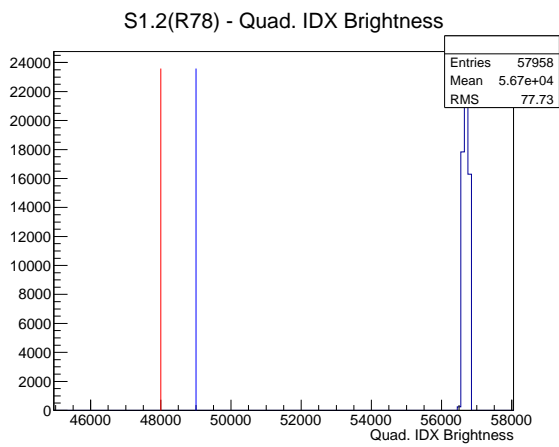

Target Performance Report - S1.2(R78)

Report Generated: January 9, 2013,

Last Actuation: 09/01/13 10:57:25

1 Operation Summary

	Last Shift	Total
Actuations:	58.0K	1050.5 K
Quadrature Count errors:	0	0
Fiber ADC errors:	0	0
BPS errors (during actuation):	0	0
(R78) Gaps > 3s & < 10s:	0	24
(R78) Gaps > 10s:	4	32
(R78) SP2 Corrections:	6	31
(R78) Capture Over/Under shoots:	103/739	11313/12052

2 Mechanical Performance

Starting position for the last 2000 actuations.

Starting position width over time.

Acceleration for the last 2000 actuations.

Acceleration over time. Normalised to a temperature 45C using the temperature data collected by the system.

3 Optical Performance

4 BPS Check