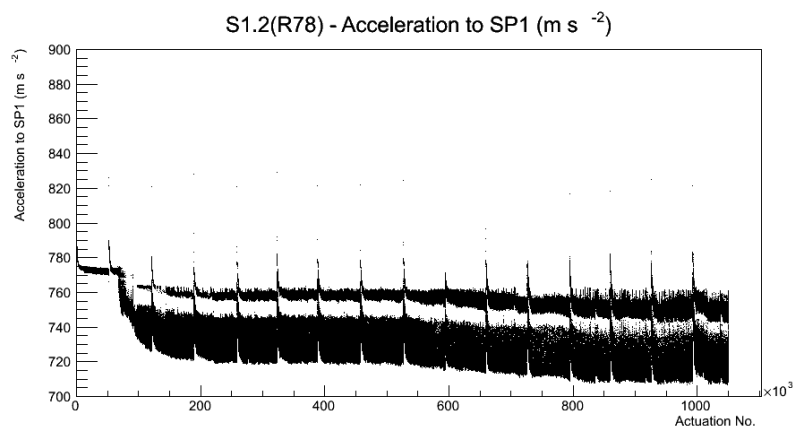

Target Performance Report - S1.2(R78)

Report Generated: January 9, 2013,

Last Actuation: 09/01/13 10:57:25

1 Operation Summary

	Last Shift	Total
Actuations:	58.0K	1050.5 K
Quadrature Count errors:	0	0
Fiber ADC errors:	0	0
BPS errors (during actuation):	0	0
(R78) Gaps > 3s & < 10s:	0	24
(R78) Gaps > 10s:	4	32
(R78) SP2 Corrections:	6	31
(R78) Capture Over/Under shoots:	103/739	11313/12052

2 Mechanical Performance

Starting position for the last 2000 actuations.

Starting position width over time.

Acceleration for the last 2000 actuations.

Acceleration over time. Normalised to a temperature 45C using the temperature data collected by the system.

3 Optical Performance

4 BPS Check