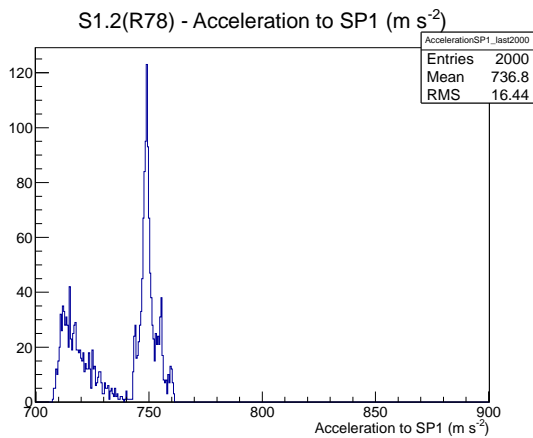

Target Performance Report - S1.2(R78)

Report Generated: January 9, 2013,

Last Actuation: 09/01/13 10:57:25

1 Operation Summary

	Last Shift	Total
Actuations:	58.0K	1050.5 K
Quadrature Count errors:	0	0
Fiber ADC errors:	0	0
BPS errors (during actuation):	0	0
(R78) Gaps > 3s & < 10s:	0	24
(R78) Gaps > 10s:	4	32
(R78) SP2 Corrections:	6	31
(R78) Capture Over/Under shoots:	103/739	11313/12052

2 Mechanical Performance

Starting position for the last 2000 actuations.

Starting position width over time.

Acceleration for the last 2000 actuations.

Acceleration over time. Normalised to a temperature 45C using the temperature data collected by the system.