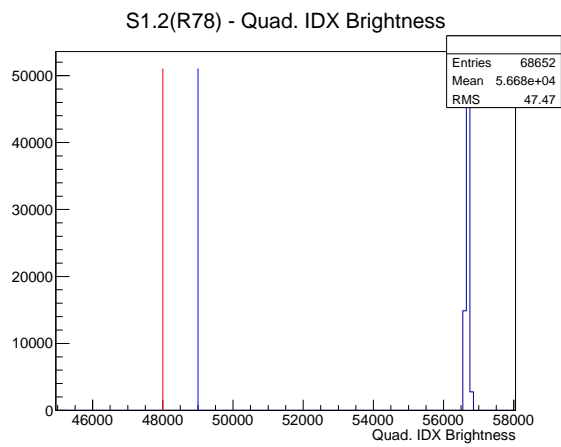

Target Performance Report - S1.2(R78)

Report Generated: December 16, 2012,

Last Actuation: 16/12/12 11:27:21

1 Operation Summary

	Last Shift	Total
Actuations:	68.7K	794.6 K
Quadrature Count errors:	0	0
Fiber ADC errors:	0	0
BPS errors (during actuation):	0	0
(R78) Gaps > 3s & < 10s:	0	24
(R78) Gaps > 10s:	2	22
(R78) SP2 Corrections:	4	21
(R78) Capture Over/Under shoots:	22/194	5624/5818

2 Mechanical Performance

Starting position for the last 2000 actuations.

Starting position width over time.

Acceleration for the last 2000 actuations.

Acceleration over time. Normalised to a temperature 45C using the temperature data collected by the system.

3 Optical Performance

4 BPS Check