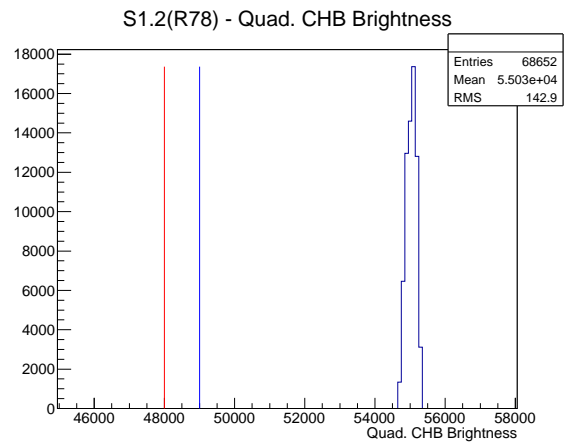

Target Performance Report - S1.2(R78)

Report Generated: December 16, 2012,

Last Actuation: 16/12/12 11:27:21

1 Operation Summary

	Last Shift	Total
Actuations:	68.7K	794.6 K
Quadrature Count errors:	0	0
Fiber ADC errors:	0	0
BPS errors (during actuation):	0	0
(R78) Gaps > 3s & < 10s:	0	24
(R78) Gaps > 10s:	2	22
(R78) SP2 Corrections:	4	21
(R78) Capture Over/Under shoots:	22/194	5624/5818

2 Mechanical Performance

Starting position for the last 2000 actuations.

Starting position width over time.

Acceleration for the last 2000 actuations.

Acceleration over time. Normalised to a temperature 45C using the temperature data collected by the system.

3 Optical Performance

4 BPS Check