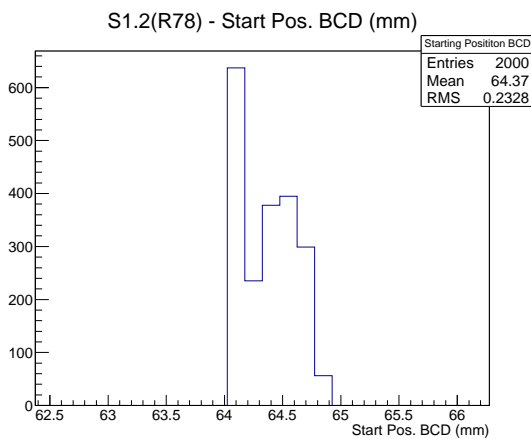

Target Performance Report - S1.2(R78)

Report Generated: December 16, 2012,

Last Actuation: 16/12/12 11:27:21

1 Operation Summary

	Last Shift	Total
Actuations:	68.7K	794.6 K
Quadrature Count errors:	0	0
Fiber ADC errors:	0	0
BPS errors (during actuation):	0	0
(R78) Gaps > 3s & < 10s:	0	24
(R78) Gaps > 10s:	2	22
(R78) SP2 Corrections:	4	21
(R78) Capture Over/Under shoots:	22/194	5624/5818

2 Mechanical Performance

Starting position for the last 2000 actuations.

Starting position width over time.

Acceleration for the last 2000 actuations.

Acceleration over time. Normalised to a temperature 45C using the temperature data collected by the system.

3 Optical Performance

4 BPS Check