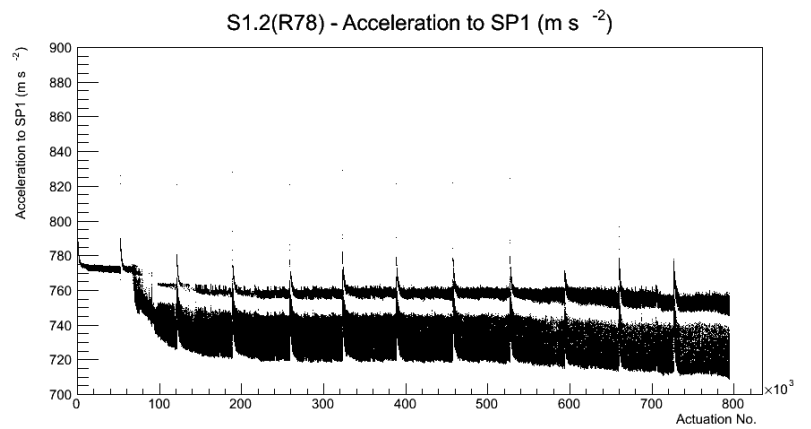

Target Performance Report - S1.2(R78)

Report Generated: December 16, 2012,

Last Actuation: 16/12/12 11:27:21

1 Operation Summary

	Last Shift	Total
Actuations:	68.7K	794.6 K
Quadrature Count errors:	0	0
Fiber ADC errors:	0	0
BPS errors (during actuation):	0	0
(R78) Gaps > 3s & < 10s:	0	24
(R78) Gaps > 10s:	2	22
(R78) SP2 Corrections:	4	21
(R78) Capture Over/Under shoots:	22/194	5624/5818

2 Mechanical Performance

Starting position for the last 2000 actuations.

Starting position width over time.

Acceleration for the last 2000 actuations.

Acceleration over time. Normalised to a temperature 45C using the temperature data collected by the system.