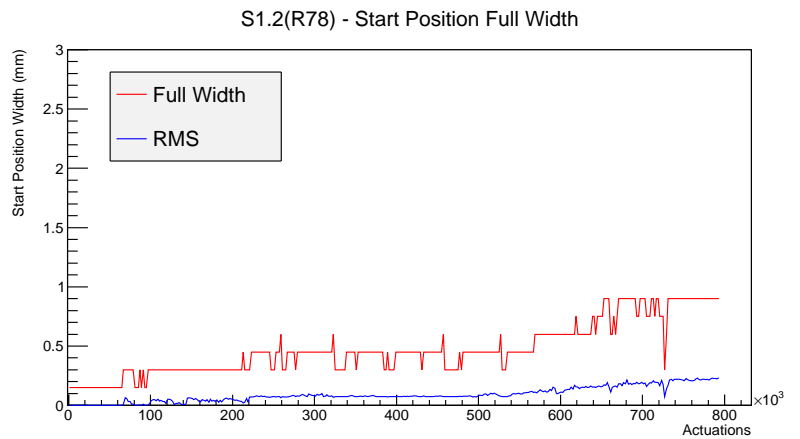

Target Performance Report - S1.2(R78)

Report Generated: December 16, 2012,

Last Actuation: 16/12/12 11:27:21

1 Operation Summary

	Last Shift	Total
Actuations:	68.7K	794.6 K
Quadrature Count errors:	0	0
Fiber ADC errors:	0	0
BPS errors (during actuation):	0	0
(R78) Gaps > 3s & < 10s:	0	24
(R78) Gaps > 10s:	2	22
(R78) SP2 Corrections:	4	21
(R78) Capture Over/Under shoots:	22/194	5624/5818

2 Mechanical Performance

Starting position for the last 2000 actuations.

Starting position width over time.

Acceleration for the last 2000 actuations.

Acceleration over time. Normalised to a temperature 45C using the temperature data collected by the system.