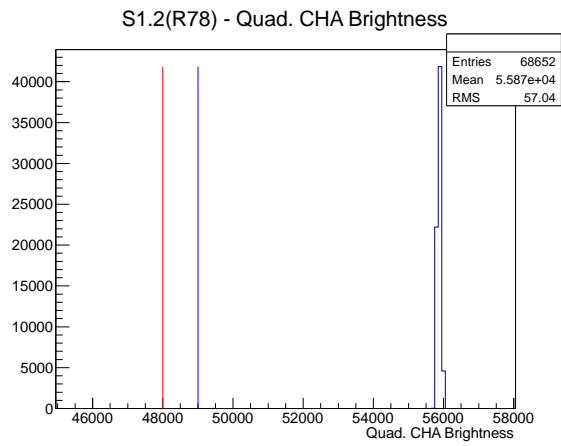

Target Performance Report - S1.2(R78)

Report Generated: December 16, 2012,

Last Actuation: 16/12/12 11:27:21

1 Operation Summary

	Last Shift	Total
Actuations:	68.7K	794.6 K
Quadrature Count errors:	0	0
Fiber ADC errors:	0	0
BPS errors (during actuation):	0	0
(R78) Gaps > 3s & < 10s:	0	24
(R78) Gaps > 10s:	2	22
(R78) SP2 Corrections:	4	21
(R78) Capture Over/Under shoots:	22/194	5624/5818

2 Mechanical Performance

Starting position for the last 2000 actuations.

Starting position width over time.

Acceleration for the last 2000 actuations.

Acceleration over time. Normalised to a temperature 45C using the temperature data collected by the system.

3 Optical Performance

4 BPS Check