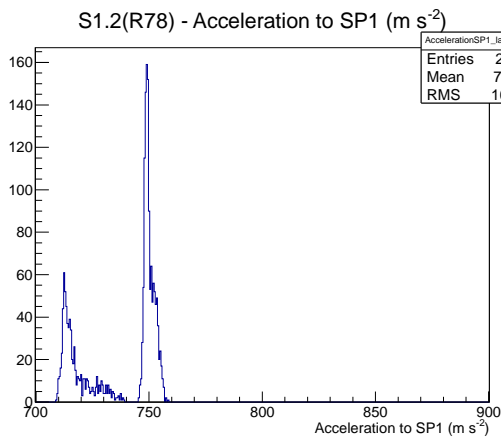

Target Performance Report - S1.2(R78)

Report Generated: December 16, 2012,

Last Actuation: 16/12/12 11:27:21

1 Operation Summary

	Last Shift	Total
Actuations:	68.7K	794.6 K
Quadrature Count errors:	0	0
Fiber ADC errors:	0	0
BPS errors (during actuation):	0	0
(R78) Gaps > 3s & < 10s:	0	24
(R78) Gaps > 10s:	2	22
(R78) SP2 Corrections:	4	21
(R78) Capture Over/Under shoots:	22/194	5624/5818

2 Mechanical Performance

Starting position for the last 2000 actuations.

Starting position width over time.

Acceleration for the last 2000 actuations.

Acceleration over time. Normalised to a temperature 45C using the temperature data collected by the system.