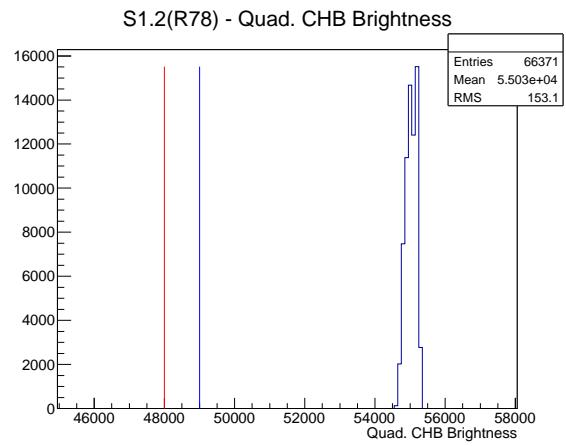

Target Performance Report - S1.2(R78)

Report Generated: December 15, 2012,

Last Actuation: 15/12/12 11:03:08

1 Operation Summary

	Last Shift	Total
Actuations:	66.4K	726.0 K
Quadrature Count errors:	0	0
Fiber ADC errors:	0	0
BPS errors (during actuation):	0	0
(R78) Gaps > 3s & < 10s:	0	24
(R78) Gaps > 10s:	2	20
(R78) SP2 Corrections:	1	17
(R78) Capture Over/Under shoots:	0/1826	3776/5602

2 Mechanical Performance

Starting position for the last 2000 actuations. Starting position width over time.

Acceleration for the last 2000 actuations. Acceleration over time. Normalised to a temperature 45C using the temperature data collected by the system.

3 Optical Performance

4 BPS Check