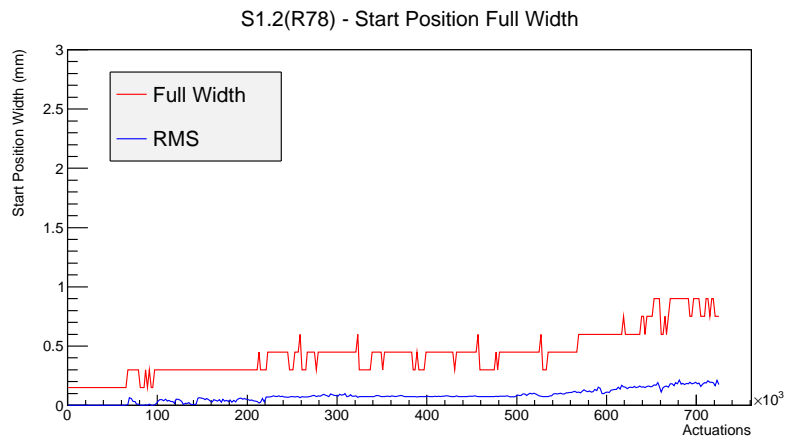

Target Performance Report - S1.2(R78)

Report Generated: December 15, 2012,

Last Actuation: 15/12/12 11:03:08

1 Operation Summary

	Last Shift	Total
Actuations:	66.4K	726.0 K
Quadrature Count errors:	0	0
Fiber ADC errors:	0	0
BPS errors (during actuation):	0	0
(R78) Gaps > 3s & < 10s:	0	24
(R78) Gaps > 10s:	2	20
(R78) SP2 Corrections:	1	17
(R78) Capture Over/Under shoots:	0/1826	3776/5602

2 Mechanical Performance

Starting position for the last 2000 actuations. Starting position width over time.

Acceleration for the last 2000 actuations. Acceleration over time. Normalised to a temperature 45C using the temperature data collected by the system.