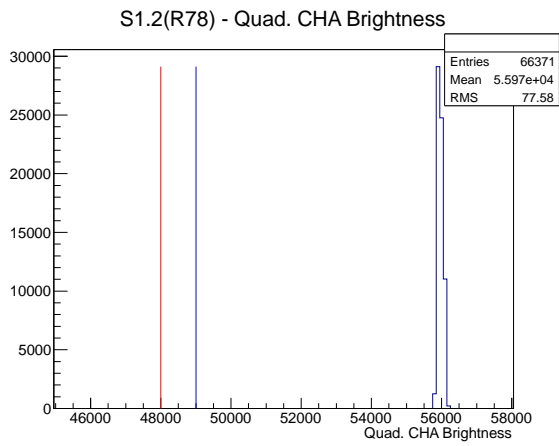

Target Performance Report - S1.2(R78)

Report Generated: December 15, 2012,

Last Actuation: 15/12/12 11:03:08

1 Operation Summary

	Last Shift	Total
Actuations:	66.4K	726.0 K
Quadrature Count errors:	0	0
Fiber ADC errors:	0	0
BPS errors (during actuation):	0	0
(R78) Gaps > 3s & < 10s:	0	24
(R78) Gaps > 10s:	2	20
(R78) SP2 Corrections:	1	17
(R78) Capture Over/Under shoots:	0/1826	3776/5602

2 Mechanical Performance

Starting position for the last 2000 actuations. Starting position width over time.

Acceleration for the last 2000 actuations. Acceleration over time. Normalised to a temperature 45C using the temperature data collected by the system.

3 Optical Performance

4 BPS Check