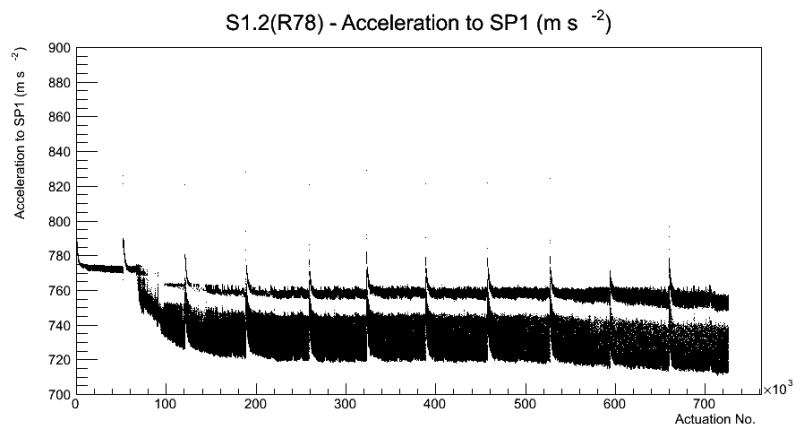

Target Performance Report - S1.2(R78)

Report Generated: December 15, 2012,

Last Actuation: 15/12/12 11:03:08

1 Operation Summary

	Last Shift	Total
Actuations:	66.4K	726.0 K
Quadrature Count errors:	0	0
Fiber ADC errors:	0	0
BPS errors (during actuation):	0	0
(R78) Gaps > 3s & < 10s:	0	24
(R78) Gaps > 10s:	2	20
(R78) SP2 Corrections:	1	17
(R78) Capture Over/Under shoots:	0/1826	3776/5602

2 Mechanical Performance

Starting position for the last 2000 actuations. Starting position width over time.

Acceleration for the last 2000 actuations. Acceleration over time. Normalised to a temperature 45C using the temperature data collected by the system.