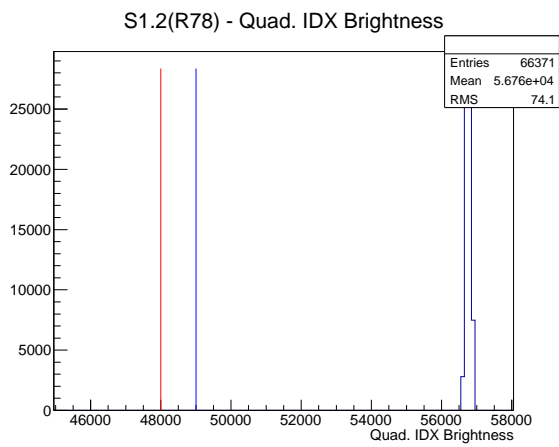

Target Performance Report - S1.2(R78)

Report Generated: December 15, 2012,

Last Actuation: 15/12/12 11:03:08

1 Operation Summary

	Last Shift	Total
Actuations:	66.4K	726.0 K
Quadrature Count errors:	0	0
Fiber ADC errors:	0	0
BPS errors (during actuation):	0	0
(R78) Gaps > 3s & < 10s:	0	24
(R78) Gaps > 10s:	2	20
(R78) SP2 Corrections:	1	17
(R78) Capture Over/Under shoots:	0/1826	3776/5602

2 Mechanical Performance

Starting position for the last 2000 actuations. Starting position width over time.

Acceleration for the last 2000 actuations. Acceleration over time. Normalised to a temperature 45C using the temperature data collected by the system.

3 Optical Performance

4 BPS Check