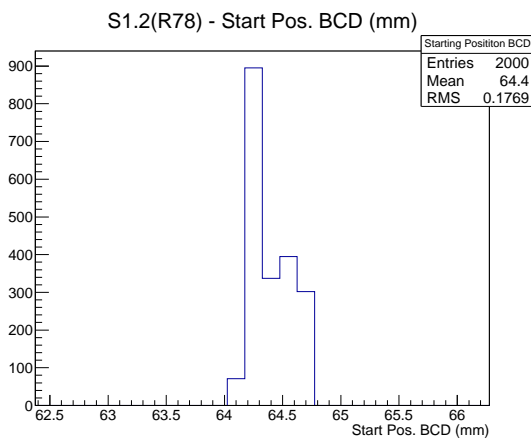

Target Performance Report - S1.2(R78)

Report Generated: December 15, 2012,

Last Actuation: 15/12/12 11:03:08

1 Operation Summary

	Last Shift	Total
Actuations:	66.4K	726.0 K
Quadrature Count errors:	0	0
Fiber ADC errors:	0	0
BPS errors (during actuation):	0	0
(R78) Gaps > 3s & < 10s:	0	24
(R78) Gaps > 10s:	2	20
(R78) SP2 Corrections:	1	17
(R78) Capture Over/Under shoots:	0/1826	3776/5602

2 Mechanical Performance

Starting position for the last 2000 actuations. Starting position width over time.

Acceleration for the last 2000 actuations. Acceleration over time. Normalised to a temperature 45C using the temperature data collected by the system.

3 Optical Performance

4 BPS Check