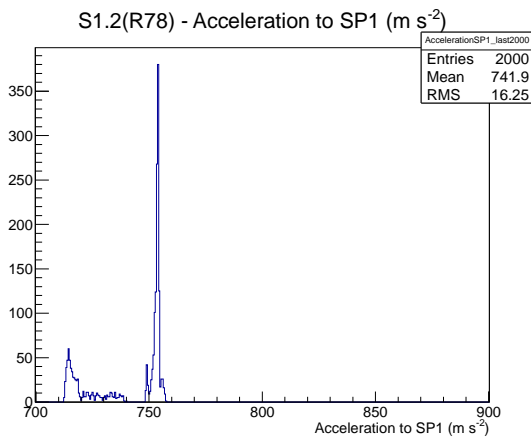

Target Performance Report - S1.2(R78)

Report Generated: December 15, 2012,

Last Actuation: 15/12/12 11:03:08

1 Operation Summary

	Last Shift	Total
Actuations:	66.4K	726.0 K
Quadrature Count errors:	0	0
Fiber ADC errors:	0	0
BPS errors (during actuation):	0	0
(R78) Gaps > 3s & < 10s:	0	24
(R78) Gaps > 10s:	2	20
(R78) SP2 Corrections:	1	17
(R78) Capture Over/Under shoots:	0/1826	3776/5602

2 Mechanical Performance

Starting position for the last 2000 actuations. Starting position width over time.

Acceleration for the last 2000 actuations. Acceleration over time. Normalised to a temperature 45C using the temperature data collected by the system.