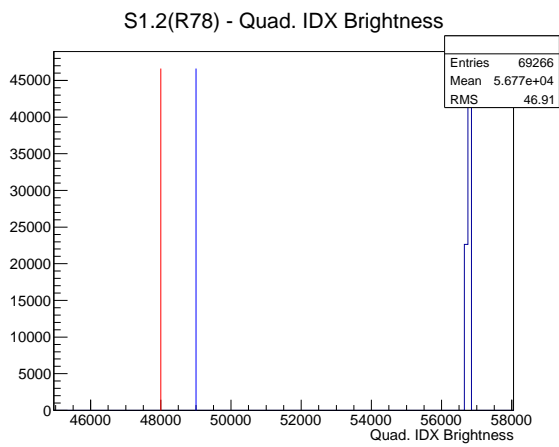

Target Performance Report - S1.2(R78)

Report Generated: December 12, 2012,

Last Actuation: 12/12/12 11:24:03

1 Operation Summary

	Last Shift	Total
Actuations:	69.3K	526.7 K
Quadrature Count errors:	0	0
Fiber ADC errors:	0	0
BPS errors (during actuation):	0	0
(R78) Gaps > 3s & < 10s:	0	24
(R78) Gaps > 10s:	2	14
(R78) SP2 Corrections:	0	15
(R78) Capture Over/Under shoots:	0/3	3014/3017

2 Mechanical Performance

Starting position for the last 2000 actuations.

Starting position width over time.

Acceleration for the last 2000 actuations.

Acceleration over time. Normalised to a temperature 45C using the temperature data collected by the system.

3 Optical Performance

4 BPS Check