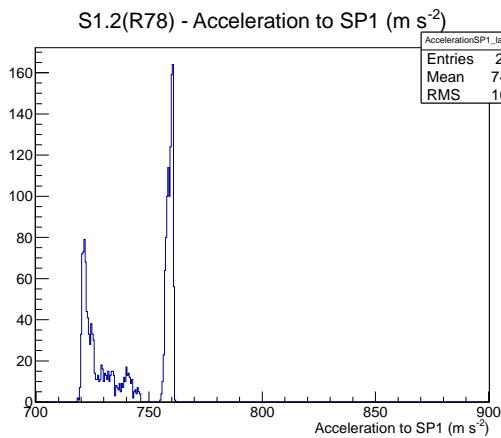

Target Performance Report - S1.2(R78)

Report Generated: December 12, 2012,

Last Actuation: 12/12/12 11:24:03

1 Operation Summary

	Last Shift	Total
Actuations:	69.3K	526.7 K
Quadrature Count errors:	0	0
Fiber ADC errors:	0	0
BPS errors (during actuation):	0	0
(R78) Gaps > 3s & < 10s:	0	24
(R78) Gaps > 10s:	2	14
(R78) SP2 Corrections:	0	15
(R78) Capture Over/Under shoots:	0/3	3014/3017

2 Mechanical Performance

Starting position for the last 2000 actuations.

Starting position width over time.

Acceleration for the last 2000 actuations.

Acceleration over time. Normalised to a temperature 45C using the temperature data collected by the system.