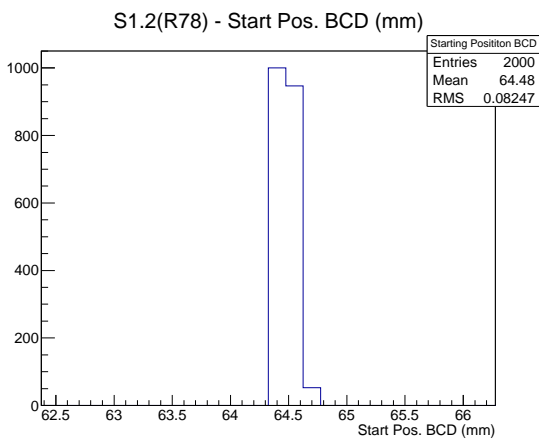

Target Performance Report - S1.2(R78)

Report Generated: December 12, 2012,

Last Actuation: 12/12/12 11:24:03

1 Operation Summary

	Last Shift	Total
Actuations:	69.3K	526.7 K
Quadrature Count errors:	0	0
Fiber ADC errors:	0	0
BPS errors (during actuation):	0	0
(R78) Gaps > 3s & < 10s:	0	24
(R78) Gaps > 10s:	2	14
(R78) SP2 Corrections:	0	15
(R78) Capture Over/Under shoots:	0/3	3014/3017

2 Mechanical Performance

Starting position for the last 2000 actuations.

Starting position width over time.

Acceleration for the last 2000 actuations.

Acceleration over time. Normalised to a temperature 45C using the temperature data collected by the system.