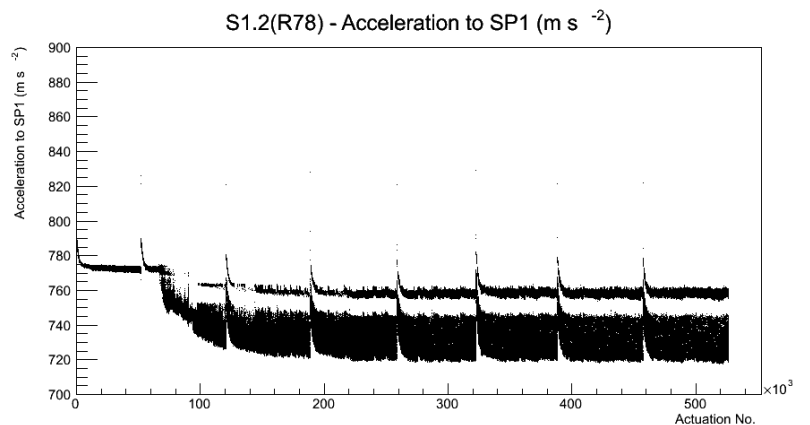

Target Performance Report - S1.2(R78)

Report Generated: December 12, 2012,

Last Actuation: 12/12/12 11:24:03

1 Operation Summary

	Last Shift	Total
Actuations:	69.3K	526.7 K
Quadrature Count errors:	0	0
Fiber ADC errors:	0	0
BPS errors (during actuation):	0	0
(R78) Gaps > 3s & < 10s:	0	24
(R78) Gaps > 10s:	2	14
(R78) SP2 Corrections:	0	15
(R78) Capture Over/Under shoots:	0/3	3014/3017

2 Mechanical Performance

Starting position for the last 2000 actuations.

Starting position width over time.

Acceleration for the last 2000 actuations.

Acceleration over time. Normalised to a temperature 45C using the temperature data collected by the system.

3 Optical Performance

4 BPS Check