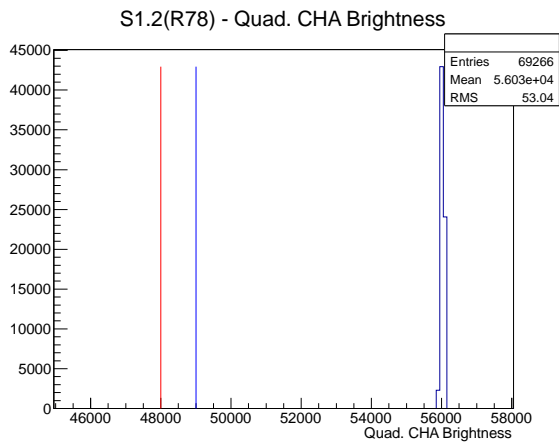

Target Performance Report - S1.2(R78)

Report Generated: December 12, 2012,

Last Actuation: 12/12/12 11:24:03

1 Operation Summary

	Last Shift	Total
Actuations:	69.3K	526.7 K
Quadrature Count errors:	0	0
Fiber ADC errors:	0	0
BPS errors (during actuation):	0	0
(R78) Gaps > 3s & < 10s:	0	24
(R78) Gaps > 10s:	2	14
(R78) SP2 Corrections:	0	15
(R78) Capture Over/Under shoots:	0/3	3014/3017

2 Mechanical Performance

Starting position for the last 2000 actuations.

Starting position width over time.

Acceleration for the last 2000 actuations.

Acceleration over time. Normalised to a temperature 45C using the temperature data collected by the system.

3 Optical Performance

4 BPS Check