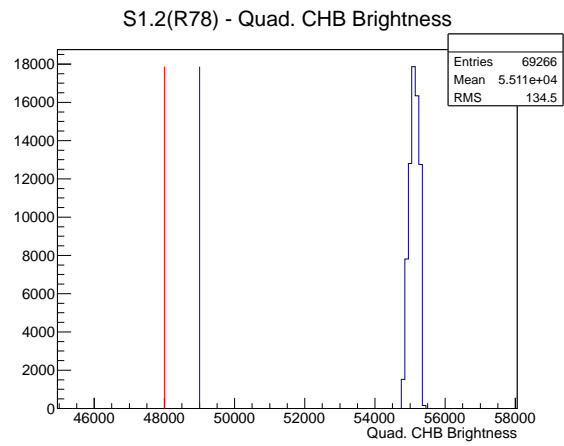

Target Performance Report - S1.2(R78)

Report Generated: December 12, 2012,

Last Actuation: 12/12/12 11:24:03

1 Operation Summary

	Last Shift	Total
Actuations:	69.3K	526.7 K
Quadrature Count errors:	0	0
Fiber ADC errors:	0	0
BPS errors (during actuation):	0	0
(R78) Gaps > 3s & < 10s:	0	24
(R78) Gaps > 10s:	2	14
(R78) SP2 Corrections:	0	15
(R78) Capture Over/Under shoots:	0/3	3014/3017

2 Mechanical Performance

Starting position for the last 2000 actuations.

Starting position width over time.

Acceleration for the last 2000 actuations.

Acceleration over time. Normalised to a temperature 45C using the temperature data collected by the system.

3 Optical Performance

4 BPS Check