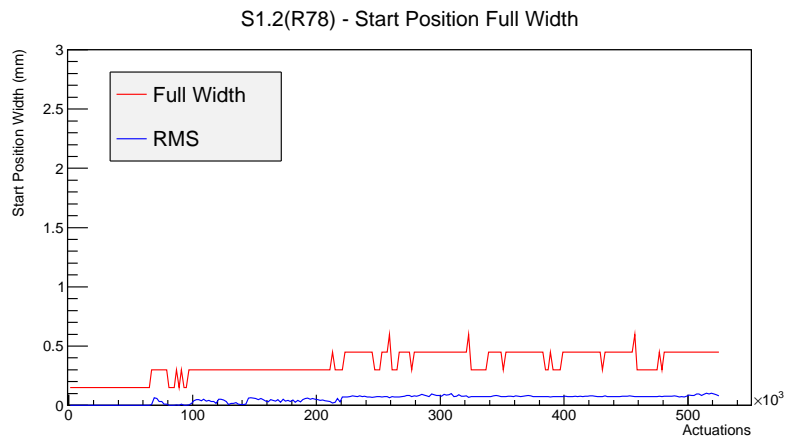

Target Performance Report - S1.2(R78)

Report Generated: December 12, 2012,

Last Actuation: 12/12/12 11:24:03

1 Operation Summary

	Last Shift	Total
Actuations:	69.3K	526.7 K
Quadrature Count errors:	0	0
Fiber ADC errors:	0	0
BPS errors (during actuation):	0	0
(R78) Gaps > 3s & < 10s:	0	24
(R78) Gaps > 10s:	2	14
(R78) SP2 Corrections:	0	15
(R78) Capture Over/Under shoots:	0/3	3014/3017

2 Mechanical Performance

Starting position for the last 2000 actuations.

Starting position width over time.

Acceleration for the last 2000 actuations.

Acceleration over time. Normalised to a temperature 45C using the temperature data collected by the system.