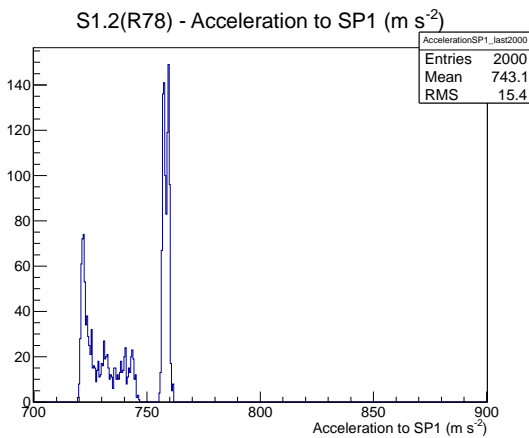

## 1 Operation Summary

	Last Shift	Total
Actuations:	65.8K	388.4 K
Quadrature Count errors:	0	0
Fiber ADC errors:	0	0
BPS errors (during actuation):	0	0
(R78) Gaps > 3s & < 10s:	0	24
(R78) Gaps > 10s:	2	10
(R78) SP2 Corrections:	0	15
(R78) Capture Over/Under shoots:	0/23	2979/3002

## 2 Mechanical Performance

Starting position for the last 2000 actuations.

Starting position width over time.

Acceleration for the last 2000 actuations.

Acceleration over time. Normalised to a temperature 45C using the temperature data collected by the system.