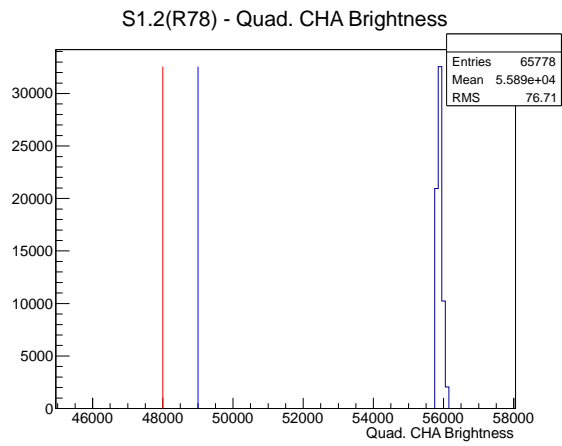

## 2 Mechanical Performance

Starting position for the last 2000 actuations.

Starting position width over time.

Acceleration for the last 2000 actuations.

Acceleration over time. Normalised to a temperature 45C using the temperature data collected by the system.

### 3 Optical Performance