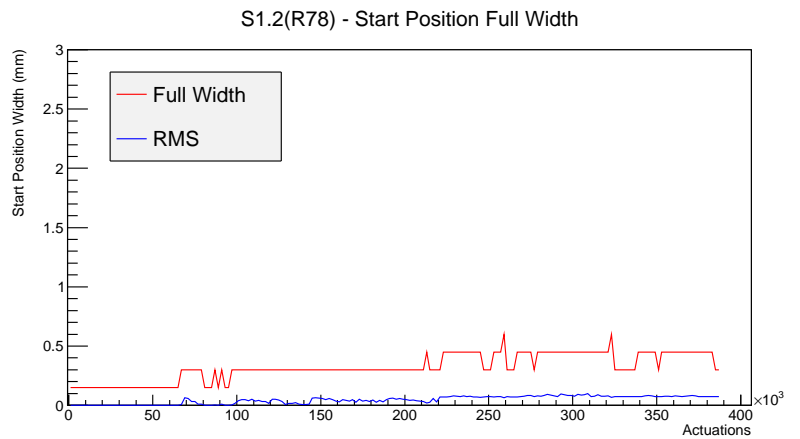

## 1 Operation Summary

	Last Shift	Total
Actuations:	65.8K	388.4 K
Quadrature Count errors:	0	0
Fiber ADC errors:	0	0
BPS errors (during actuation):	0	0
(R78) Gaps > 3s & < 10s:	0	24
(R78) Gaps > 10s:	2	10
(R78) SP2 Corrections:	0	15
(R78) Capture Over/Under shoots:	0/23	2979/3002

## 2 Mechanical Performance

Starting position for the last 2000 actuations.

Starting position width over time.

Acceleration for the last 2000 actuations.

Acceleration over time. Normalised to a temperature 45C using the temperature data collected by the system.