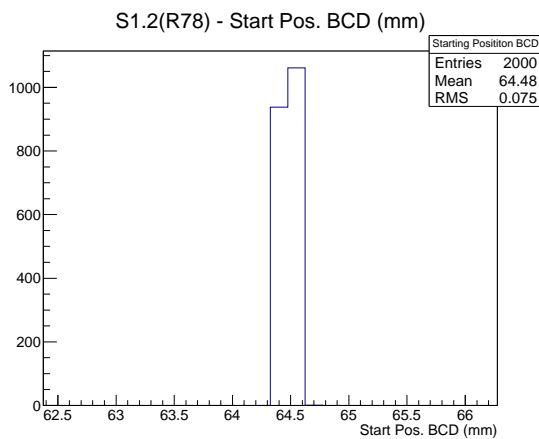

## 1 Operation Summary

	Last Shift	Total
Actuations:	65.8K	388.4 K
Quadrature Count errors:	0	0
Fiber ADC errors:	0	0
BPS errors (during actuation):	0	0
(R78) Gaps > 3s & < 10s:	0	24
(R78) Gaps > 10s:	2	10
(R78) SP2 Corrections:	0	15
(R78) Capture Over/Under shoots:	0/23	2979/3002

## 2 Mechanical Performance

Starting position for the last 2000 actuations.

Starting position width over time.

Acceleration for the last 2000 actuations.

Acceleration over time. Normalised to a temperature 45C using the temperature data collected by the system.