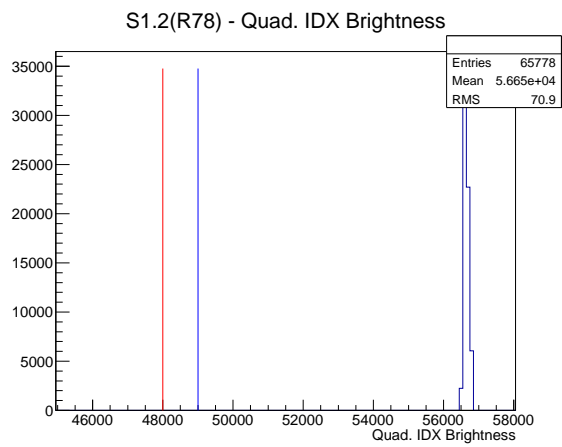

## 2 Mechanical Performance

Starting position for the last 2000 actuations.

Starting position width over time.

Acceleration for the last 2000 actuations.

Acceleration over time. Normalised to a temperature 45C using the temperature data collected by the system.

### 3 Optical Performance