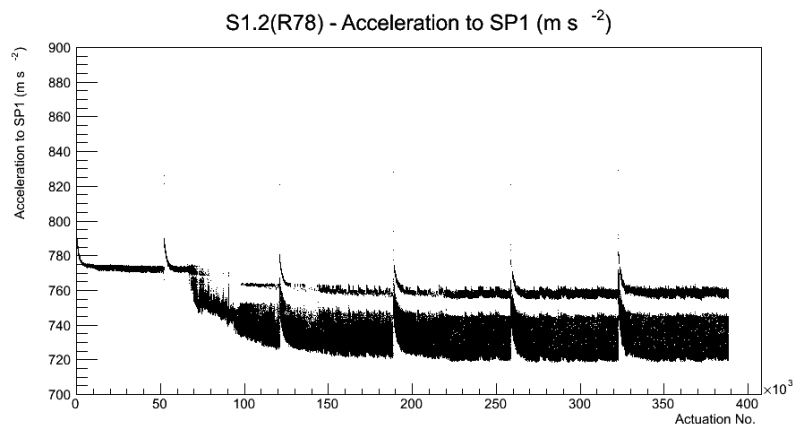

## 2 Mechanical Performance

Starting position for the last 2000 actuations.

Starting position width over time.

Acceleration for the last 2000 actuations.

Acceleration over time. Normalised to a temperature 45C using the temperature data collected by the system.

### 3 Optical Performance