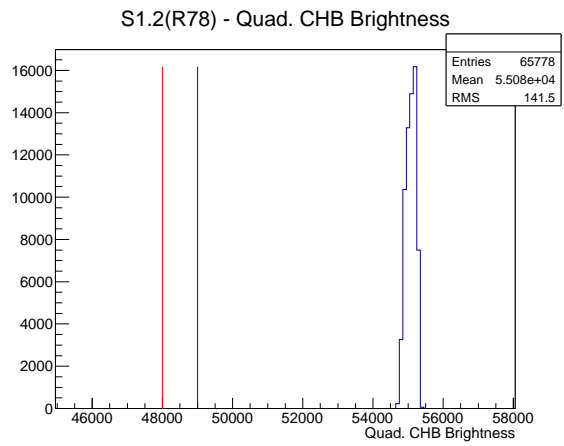

## 2 Mechanical Performance

Starting position for the last 2000 actuations.

Starting position width over time.

Acceleration for the last 2000 actuations.

Acceleration over time. Normalised to a temperature 45C using the temperature data collected by the system.

### 3 Optical Performance