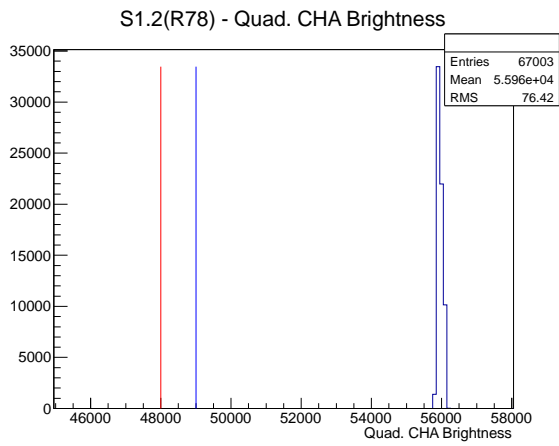

Target Performance Report - S1.2(R78)

Report Generated: December 9, 2012,

Last Actuation: 09/12/12 10:51:15

1 Operation Summary

	Last Shift	Total
Actuations:	67.0K	322.6 K
Quadrature Count errors:	0	0
Fiber ADC errors:	0	0
BPS errors (during actuation):	0	0
(R78) Gaps > 3s & < 10s:	2	24
(R78) Gaps > 10s:	2	8
(R78) SP2 Corrections:	0	15
(R78) Capture Over/Under shoots:	0/827	2152/2979

2 Mechanical Performance

Starting position for the last 2000 actuations.

Starting position width over time.

Acceleration for the last 2000 actuations.

Acceleration over time. Normalised to a temperature 45C using the temperature data collected by the system.

3 Optical Performance

4 BPS Check