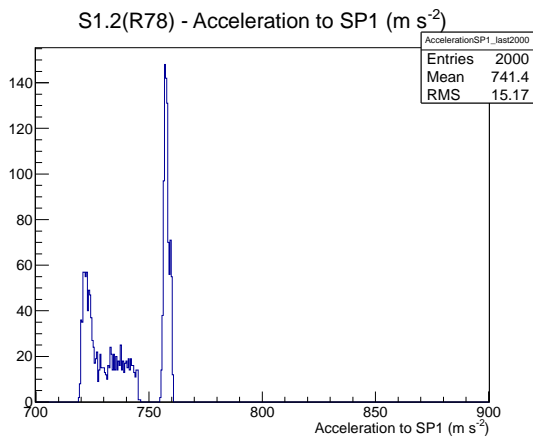

Target Performance Report - S1.2(R78)

Report Generated: December 9, 2012,

Last Actuation: 09/12/12 10:51:15

1 Operation Summary

	Last Shift	Total
Actuations:	67.0K	322.6 K
Quadrature Count errors:	0	0
Fiber ADC errors:	0	0
BPS errors (during actuation):	0	0
(R78) Gaps > 3s & < 10s:	2	24
(R78) Gaps > 10s:	2	8
(R78) SP2 Corrections:	0	15
(R78) Capture Over/Under shoots:	0/827	2152/2979

2 Mechanical Performance

Starting position for the last 2000 actuations.

Starting position width over time.

Acceleration for the last 2000 actuations.

Acceleration over time. Normalised to a temperature 45C using the temperature data collected by the system.