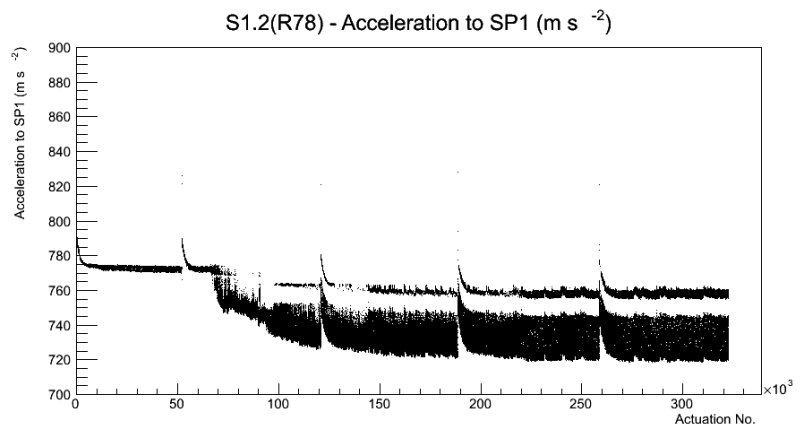

Target Performance Report - S1.2(R78)

Report Generated: December 9, 2012,

Last Actuation: 09/12/12 10:51:15

1 Operation Summary

	Last Shift	Total
Actuations:	67.0K	322.6 K
Quadrature Count errors:	0	0
Fiber ADC errors:	0	0
BPS errors (during actuation):	0	0
(R78) Gaps > 3s & < 10s:	2	24
(R78) Gaps > 10s:	2	8
(R78) SP2 Corrections:	0	15
(R78) Capture Over/Under shoots:	0/827	2152/2979

2 Mechanical Performance

Starting position for the last 2000 actuations.

Starting position width over time.

Acceleration for the last 2000 actuations.

Acceleration over time. Normalised to a temperature 45C using the temperature data collected by the system.

3 Optical Performance

4 BPS Check