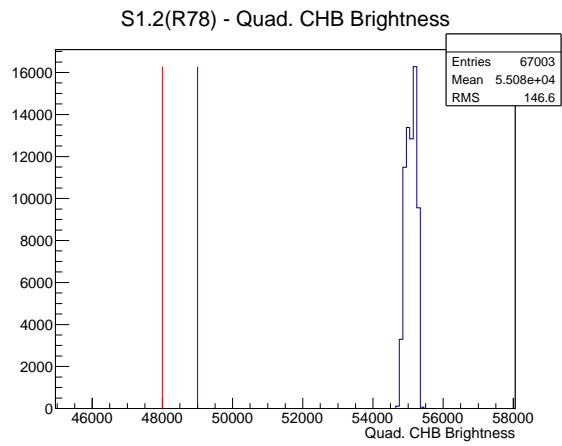

Target Performance Report - S1.2(R78)

Report Generated: December 9, 2012,

Last Actuation: 09/12/12 10:51:15

1 Operation Summary

	Last Shift	Total
Actuations:	67.0K	322.6 K
Quadrature Count errors:	0	0
Fiber ADC errors:	0	0
BPS errors (during actuation):	0	0
(R78) Gaps > 3s & < 10s:	2	24
(R78) Gaps > 10s:	2	8
(R78) SP2 Corrections:	0	15
(R78) Capture Over/Under shoots:	0/827	2152/2979

2 Mechanical Performance

Starting position for the last 2000 actuations.

Starting position width over time.

Acceleration for the last 2000 actuations.

Acceleration over time. Normalised to a temperature 45C using the temperature data collected by the system.

3 Optical Performance

4 BPS Check