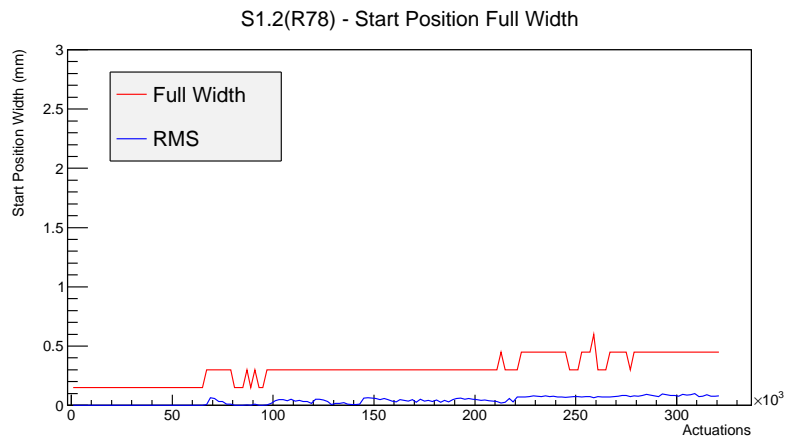

Target Performance Report - S1.2(R78)

Report Generated: December 9, 2012,

Last Actuation: 09/12/12 10:51:15

1 Operation Summary

	Last Shift	Total
Actuations:	67.0K	322.6 K
Quadrature Count errors:	0	0
Fiber ADC errors:	0	0
BPS errors (during actuation):	0	0
(R78) Gaps > 3s & < 10s:	2	24
(R78) Gaps > 10s:	2	8
(R78) SP2 Corrections:	0	15
(R78) Capture Over/Under shoots:	0/827	2152/2979

2 Mechanical Performance

Starting position for the last 2000 actuations.

Starting position width over time.

Acceleration for the last 2000 actuations.

Acceleration over time. Normalised to a temperature 45C using the temperature data collected by the system.