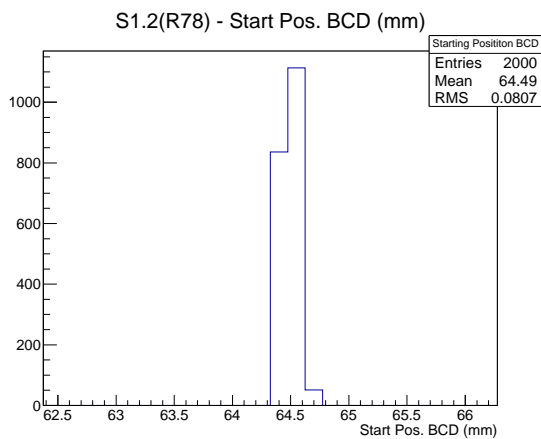

Target Performance Report - S1.2(R78)

Report Generated: December 9, 2012,

Last Actuation: 09/12/12 10:51:15

1 Operation Summary

	Last Shift	Total
Actuations:	67.0K	322.6 K
Quadrature Count errors:	0	0
Fiber ADC errors:	0	0
BPS errors (during actuation):	0	0
(R78) Gaps > 3s & < 10s:	2	24
(R78) Gaps > 10s:	2	8
(R78) SP2 Corrections:	0	15
(R78) Capture Over/Under shoots:	0/827	2152/2979

2 Mechanical Performance

Starting position for the last 2000 actuations.

Starting position width over time.

Acceleration for the last 2000 actuations.

Acceleration over time. Normalised to a temperature 45C using the temperature data collected by the system.