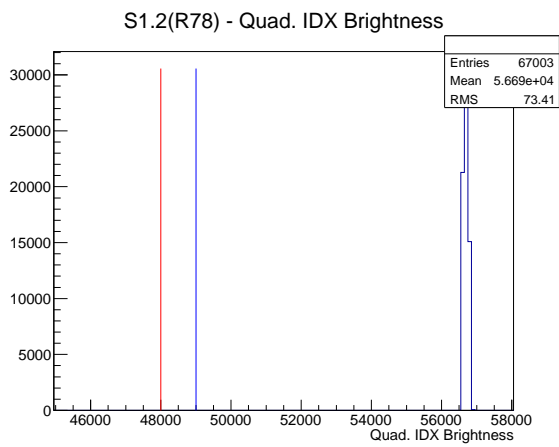

Target Performance Report - S1.2(R78)

Report Generated: December 9, 2012,

Last Actuation: 09/12/12 10:51:15

1 Operation Summary

	Last Shift	Total
Actuations:	67.0K	322.6 K
Quadrature Count errors:	0	0
Fiber ADC errors:	0	0
BPS errors (during actuation):	0	0
(R78) Gaps > 3s & < 10s:	2	24
(R78) Gaps > 10s:	2	8
(R78) SP2 Corrections:	0	15
(R78) Capture Over/Under shoots:	0/827	2152/2979

2 Mechanical Performance

Starting position for the last 2000 actuations.

Starting position width over time.

Acceleration for the last 2000 actuations.

Acceleration over time. Normalised to a temperature 45C using the temperature data collected by the system.

3 Optical Performance

4 BPS Check