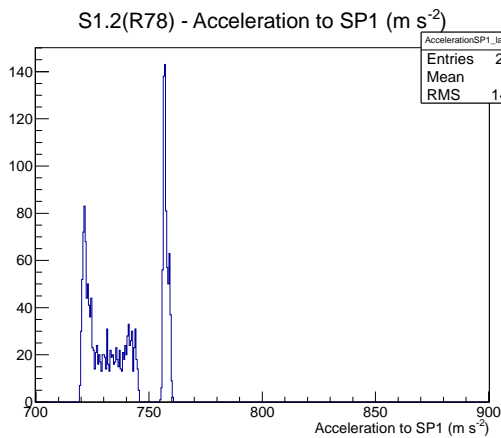

Target Performance Report - S1.2(R78)

Report Generated: December 8, 2012,

Last Actuation: 08/12/12 11:13:17

1 Operation Summary

	Last Shift	Total
Actuations:	67.2K	255.6 K
Quadrature Count errors:	0	0
Fiber ADC errors:	0	0
BPS errors (during actuation):	0	0
(R78) Gaps > 3s & < 10s:	0	22
(R78) Gaps > 10s:	2	6
(R78) SP2 Corrections:	1	15
(R78) Capture Over/Under shoots:	0/1105	1047/2152

2 Mechanical Performance

Starting position for the last 2000 actuations.

Starting position width over time.

Acceleration for the last 2000 actuations.

Acceleration over time. Normalised to a temperature 45C using the temperature data collected by the system.