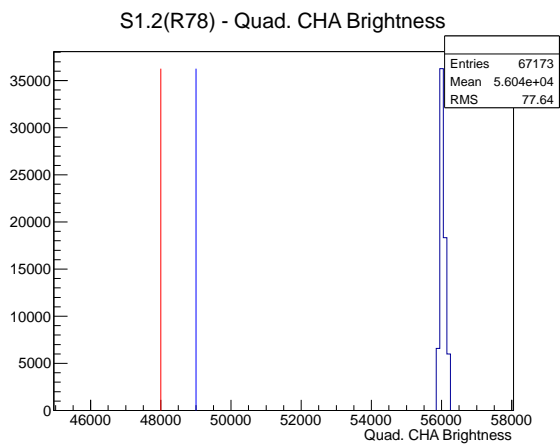

Target Performance Report - S1.2(R78)

Report Generated: December 8, 2012,

Last Actuation: 08/12/12 11:13:17

1 Operation Summary

	Last Shift	Total
Actuations:	67.2K	255.6 K
Quadrature Count errors:	0	0
Fiber ADC errors:	0	0
BPS errors (during actuation):	0	0
(R78) Gaps > 3s & < 10s:	0	22
(R78) Gaps > 10s:	2	6
(R78) SP2 Corrections:	1	15
(R78) Capture Over/Under shoots:	0/1105	1047/2152

2 Mechanical Performance

Starting position for the last 2000 actuations.

Starting position width over time.

Acceleration for the last 2000 actuations.

Acceleration over time. Normalised to a temperature 45C using the temperature data collected by the system.

3 Optical Performance

4 BPS Check