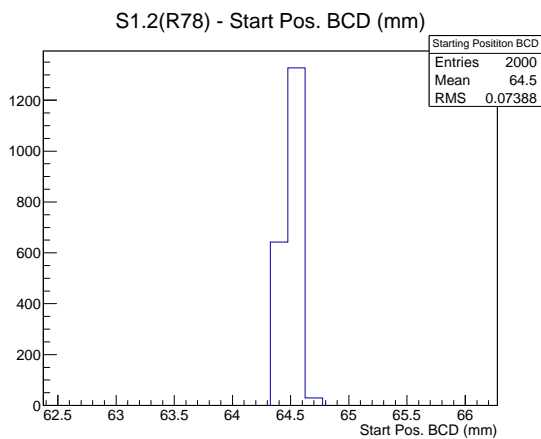

Target Performance Report - S1.2(R78)

Report Generated: December 8, 2012,

Last Actuation: 08/12/12 11:13:17

1 Operation Summary

	Last Shift	Total
Actuations:	67.2K	255.6 K
Quadrature Count errors:	0	0
Fiber ADC errors:	0	0
BPS errors (during actuation):	0	0
(R78) Gaps > 3s & < 10s:	0	22
(R78) Gaps > 10s:	2	6
(R78) SP2 Corrections:	1	15
(R78) Capture Over/Under shoots:	0/1105	1047/2152

2 Mechanical Performance

Starting position for the last 2000 actuations.

Starting position width over time.

Acceleration for the last 2000 actuations.

Acceleration over time. Normalised to a temperature 45C using the temperature data collected by the system.