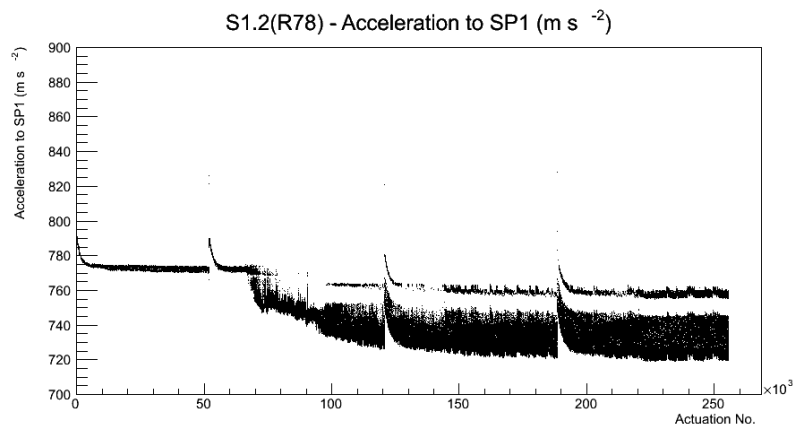

Target Performance Report - S1.2(R78)

Report Generated: December 8, 2012,

Last Actuation: 08/12/12 11:13:17

1 Operation Summary

	Last Shift	Total
Actuations:	67.2K	255.6 K
Quadrature Count errors:	0	0
Fiber ADC errors:	0	0
BPS errors (during actuation):	0	0
(R78) Gaps > 3s & < 10s:	0	22
(R78) Gaps > 10s:	2	6
(R78) SP2 Corrections:	1	15
(R78) Capture Over/Under shoots:	0/1105	1047/2152

2 Mechanical Performance

Starting position for the last 2000 actuations.

Starting position width over time.

Acceleration for the last 2000 actuations.

Acceleration over time. Normalised to a temperature 45C using the temperature data collected by the system.

3 Optical Performance

4 BPS Check