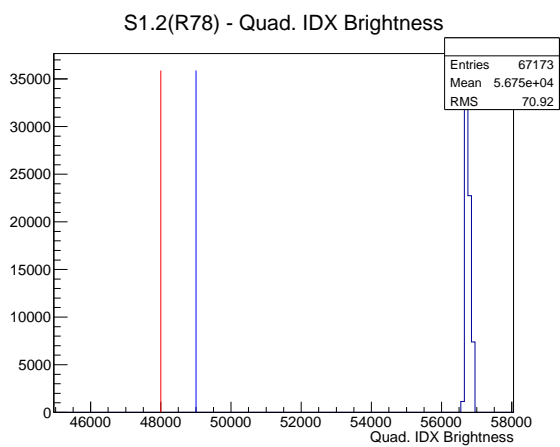

Target Performance Report - S1.2(R78)

Report Generated: December 8, 2012,

Last Actuation: 08/12/12 11:13:17

1 Operation Summary

	Last Shift	Total
Actuations:	67.2K	255.6 K
Quadrature Count errors:	0	0
Fiber ADC errors:	0	0
BPS errors (during actuation):	0	0
(R78) Gaps > 3s & < 10s:	0	22
(R78) Gaps > 10s:	2	6
(R78) SP2 Corrections:	1	15
(R78) Capture Over/Under shoots:	0/1105	1047/2152

2 Mechanical Performance

Starting position for the last 2000 actuations.

Starting position width over time.

Acceleration for the last 2000 actuations.

Acceleration over time. Normalised to a temperature 45C using the temperature data collected by the system.

3 Optical Performance

4 BPS Check