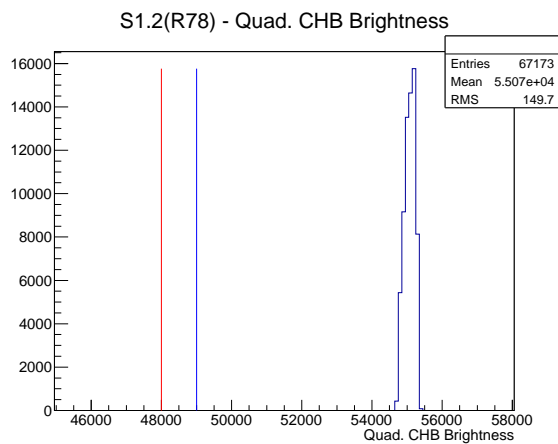

Target Performance Report - S1.2(R78)

Report Generated: December 8, 2012,

Last Actuation: 08/12/12 11:13:17

1 Operation Summary

	Last Shift	Total
Actuations:	67.2K	255.6 K
Quadrature Count errors:	0	0
Fiber ADC errors:	0	0
BPS errors (during actuation):	0	0
(R78) Gaps > 3s & < 10s:	0	22
(R78) Gaps > 10s:	2	6
(R78) SP2 Corrections:	1	15
(R78) Capture Over/Under shoots:	0/1105	1047/2152

2 Mechanical Performance

Starting position for the last 2000 actuations.

Starting position width over time.

Acceleration for the last 2000 actuations.

Acceleration over time. Normalised to a temperature 45C using the temperature data collected by the system.

3 Optical Performance

4 BPS Check