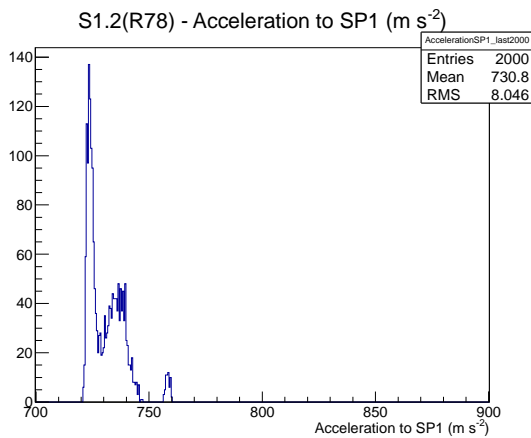

Target Performance Report - S1.2(R78)

Report Generated: December 7, 2012,

Last Actuation: 07/12/12 11:11:02

1 Operation Summary

	Last Shift	Total
Actuations:	67.7K	188.5 K
Quadrature Count errors:	0	0
Fiber ADC errors:	0	0
BPS errors (during actuation):	0	0
(R78) Gaps > 3s & < 10s:	0	22
(R78) Gaps > 10s:	2	4
(R78) SP2 Corrections:	1	14
(R78) Capture Over/Under shoots:	0/856	191/1047

2 Mechanical Performance

Starting position for the last 2000 actuations.

Starting position width over time.

Acceleration for the last 2000 actuations.

Acceleration over time. Normalised to a temperature 45C using the temperature data collected by the system.