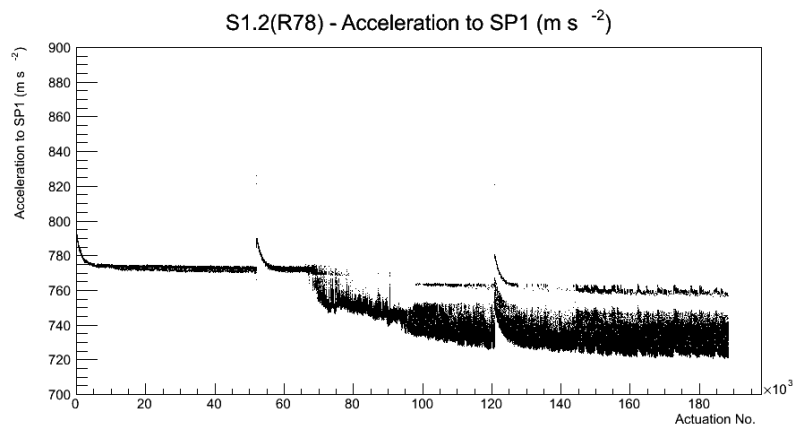

Target Performance Report - S1.2(R78)

Report Generated: December 7, 2012,

Last Actuation: 07/12/12 11:11:02

1 Operation Summary

	Last Shift	Total
Actuations:	67.7K	188.5 K
Quadrature Count errors:	0	0
Fiber ADC errors:	0	0
BPS errors (during actuation):	0	0
(R78) Gaps > 3s & < 10s:	0	22
(R78) Gaps > 10s:	2	4
(R78) SP2 Corrections:	1	14
(R78) Capture Over/Under shoots:	0/856	191/1047

2 Mechanical Performance

Starting position for the last 2000 actuations.

Starting position width over time.

Acceleration for the last 2000 actuations.

Acceleration over time. Normalised to a temperature 45C using the temperature data collected by the system.

3 Optical Performance

4 BPS Check