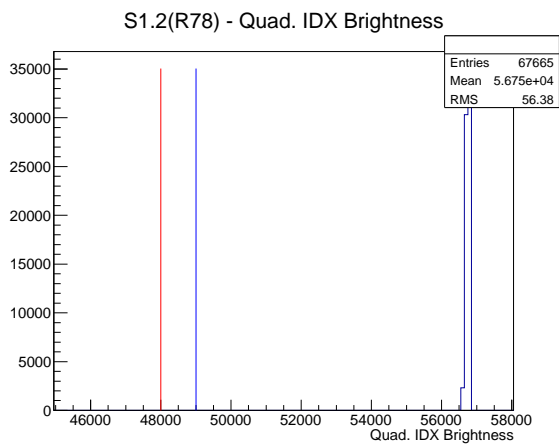

Target Performance Report - S1.2(R78)

Report Generated: December 7, 2012,

Last Actuation: 07/12/12 11:11:02

1 Operation Summary

	Last Shift	Total
Actuations:	67.7K	188.5 K
Quadrature Count errors:	0	0
Fiber ADC errors:	0	0
BPS errors (during actuation):	0	0
(R78) Gaps > 3s & < 10s:	0	22
(R78) Gaps > 10s:	2	4
(R78) SP2 Corrections:	1	14
(R78) Capture Over/Under shoots:	0/856	191/1047

2 Mechanical Performance

Starting position for the last 2000 actuations.

Starting position width over time.

Acceleration for the last 2000 actuations.

Acceleration over time. Normalised to a temperature 45C using the temperature data collected by the system.

3 Optical Performance

4 BPS Check