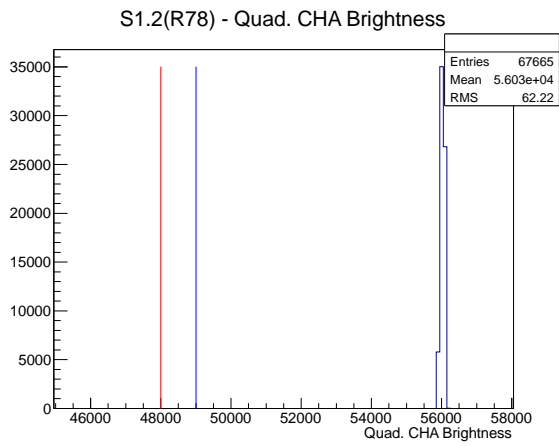

Target Performance Report - S1.2(R78)

Report Generated: December 7, 2012,

Last Actuation: 07/12/12 11:11:02

1 Operation Summary

	Last Shift	Total
Actuations:	67.7K	188.5 K
Quadrature Count errors:	0	0
Fiber ADC errors:	0	0
BPS errors (during actuation):	0	0
(R78) Gaps > 3s & < 10s:	0	22
(R78) Gaps > 10s:	2	4
(R78) SP2 Corrections:	1	14
(R78) Capture Over/Under shoots:	0/856	191/1047

2 Mechanical Performance

Starting position for the last 2000 actuations.

Starting position width over time.

Acceleration for the last 2000 actuations.

Acceleration over time. Normalised to a temperature 45C using the temperature data collected by the system.

3 Optical Performance

4 BPS Check