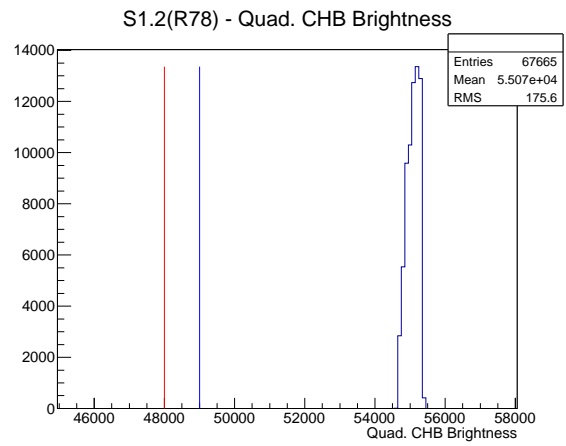

Target Performance Report - S1.2(R78)

Report Generated: December 7, 2012,

Last Actuation: 07/12/12 11:11:02

1 Operation Summary

	Last Shift	Total
Actuations:	67.7K	188.5 K
Quadrature Count errors:	0	0
Fiber ADC errors:	0	0
BPS errors (during actuation):	0	0
(R78) Gaps > 3s & < 10s:	0	22
(R78) Gaps > 10s:	2	4
(R78) SP2 Corrections:	1	14
(R78) Capture Over/Under shoots:	0/856	191/1047

2 Mechanical Performance

Starting position for the last 2000 actuations.

Starting position width over time.

Acceleration for the last 2000 actuations.

Acceleration over time. Normalised to a temperature 45C using the temperature data collected by the system.

3 Optical Performance

4 BPS Check