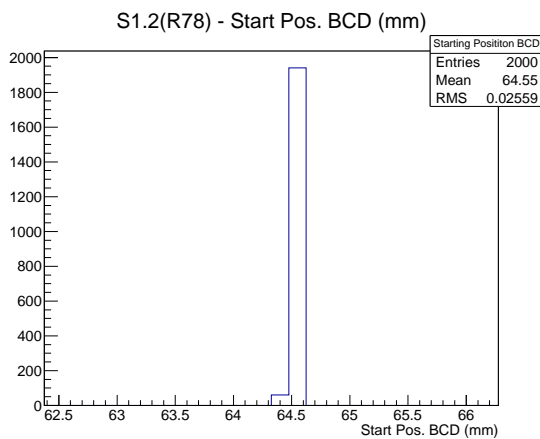

Target Performance Report - S1.2(R78)

Report Generated: December 7, 2012,

Last Actuation: 07/12/12 11:11:02

1 Operation Summary

	Last Shift	Total
Actuations:	67.7K	188.5 K
Quadrature Count errors:	0	0
Fiber ADC errors:	0	0
BPS errors (during actuation):	0	0
(R78) Gaps > 3s & < 10s:	0	22
(R78) Gaps > 10s:	2	4
(R78) SP2 Corrections:	1	14
(R78) Capture Over/Under shoots:	0/856	191/1047

2 Mechanical Performance

Starting position for the last 2000 actuations.

Starting position width over time.

Acceleration for the last 2000 actuations.

Acceleration over time. Normalised to a temperature 45C using the temperature data collected by the system.