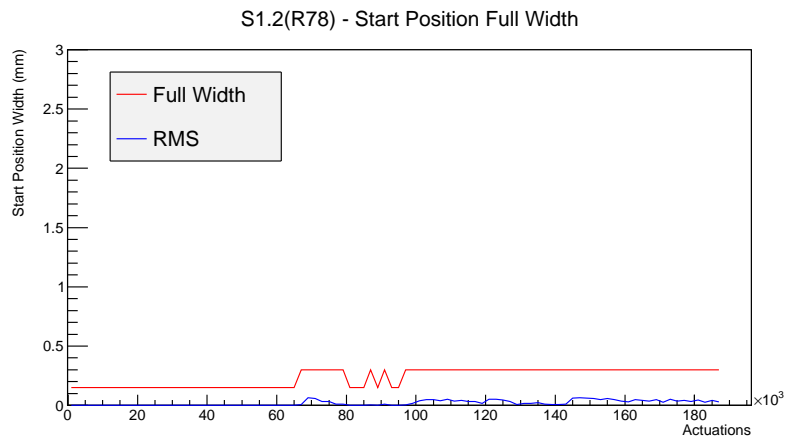

Target Performance Report - S1.2(R78)

Report Generated: December 7, 2012,

Last Actuation: 07/12/12 11:11:02

1 Operation Summary

	Last Shift	Total
Actuations:	67.7K	188.5 K
Quadrature Count errors:	0	0
Fiber ADC errors:	0	0
BPS errors (during actuation):	0	0
(R78) Gaps > 3s & < 10s:	0	22
(R78) Gaps > 10s:	2	4
(R78) SP2 Corrections:	1	14
(R78) Capture Over/Under shoots:	0/856	191/1047

2 Mechanical Performance

Starting position for the last 2000 actuations.

Starting position width over time.

Acceleration for the last 2000 actuations.

Acceleration over time. Normalised to a temperature 45C using the temperature data collected by the system.