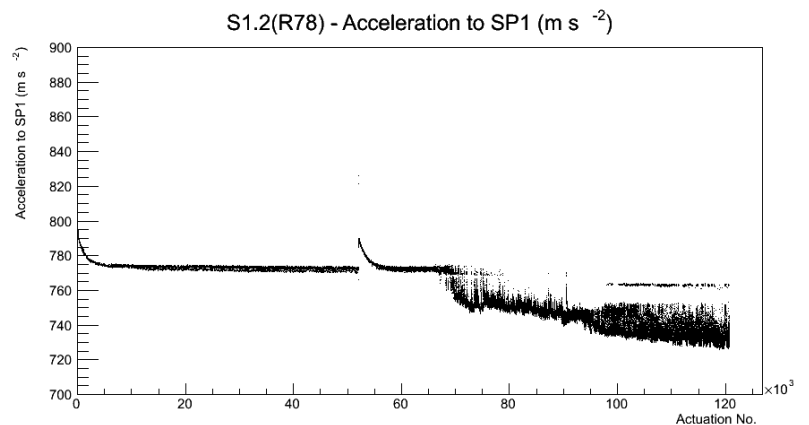

Target Performance Report - S1.2(R78)

Report Generated: December 6, 2012,

Last Actuation: 06/12/12 11:02:50

1 Operation Summary

	Last Shift	Total
Actuations:	68.8K	120.8 K
Quadrature Count errors:	0	0
Fiber ADC errors:	0	0
BPS errors (during actuation):	0	0
(R78) Gaps > 3s & < 10s:	0	22
(R78) Gaps > 10s:	2	2
(R78) SP2 Corrections:	0	13
(R78) Capture Over/Under shoots:	0/17	174/191

2 Mechanical Performance

Starting position for the last 2000 actuations. Starting position width over time.

Acceleration for the last 2000 actuations.

Acceleration over time. Normalised to a temperature 45C using the temperature data collected by the system.