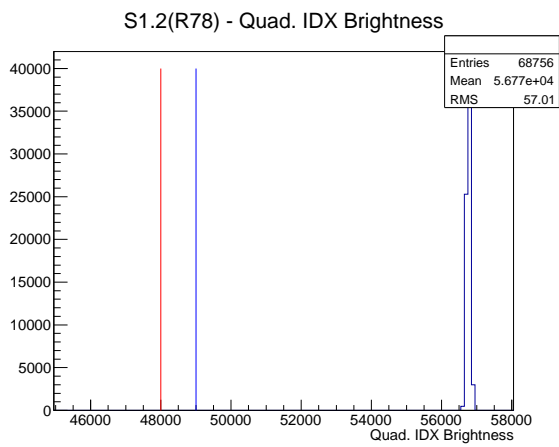

Target Performance Report - S1.2(R78)

Report Generated: December 6, 2012,

Last Actuation: 06/12/12 11:02:50

1 Operation Summary

	Last Shift	Total
Actuations:	68.8K	120.8 K
Quadrature Count errors:	0	0
Fiber ADC errors:	0	0
BPS errors (during actuation):	0	0
(R78) Gaps > 3s & < 10s:	0	22
(R78) Gaps > 10s:	2	2
(R78) SP2 Corrections:	0	13
(R78) Capture Over/Under shoots:	0/17	174/191

2 Mechanical Performance

Starting position for the last 2000 actuations. Starting position width over time.

Acceleration for the last 2000 actuations.

Acceleration over time. Normalised to a temperature 45C using the temperature data collected by the system.

3 Optical Performance

4 BPS Check