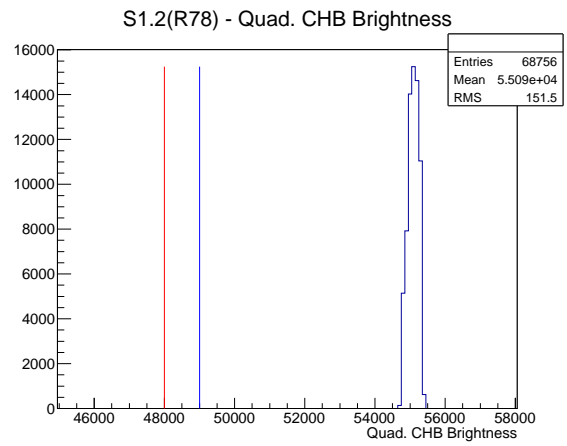

Target Performance Report - S1.2(R78)

Report Generated: December 6, 2012,

Last Actuation: 06/12/12 11:02:50

1 Operation Summary

	Last Shift	Total
Actuations:	68.8K	120.8 K
Quadrature Count errors:	0	0
Fiber ADC errors:	0	0
BPS errors (during actuation):	0	0
(R78) Gaps > 3s & < 10s:	0	22
(R78) Gaps > 10s:	2	2
(R78) SP2 Corrections:	0	13
(R78) Capture Over/Under shoots:	0/17	174/191

2 Mechanical Performance

Starting position for the last 2000 actuations. Starting position width over time.

Acceleration for the last 2000 actuations.

Acceleration over time. Normalised to a temperature 45C using the temperature data collected by the system.

3 Optical Performance

4 BPS Check