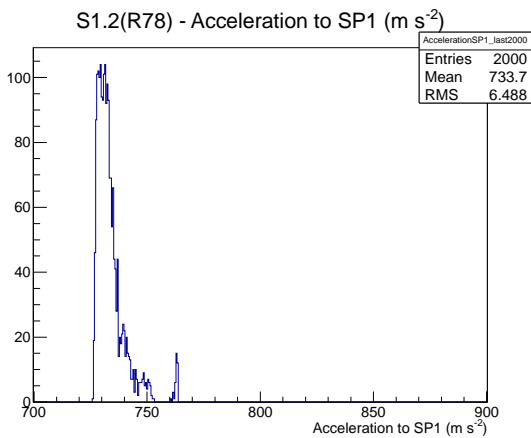

Target Performance Report - S1.2(R78)

Report Generated: December 6, 2012,

Last Actuation: 06/12/12 11:02:50

1 Operation Summary

	Last Shift	Total
Actuations:	68.8K	120.8 K
Quadrature Count errors:	0	0
Fiber ADC errors:	0	0
BPS errors (during actuation):	0	0
(R78) Gaps > 3s & < 10s:	0	22
(R78) Gaps > 10s:	2	2
(R78) SP2 Corrections:	0	13
(R78) Capture Over/Under shoots:	0/17	174/191

2 Mechanical Performance

Starting position for the last 2000 actuations. Starting position width over time.

Acceleration for the last 2000 actuations.

Acceleration over time. Normalised to a temperature 45C using the temperature data collected by the system.