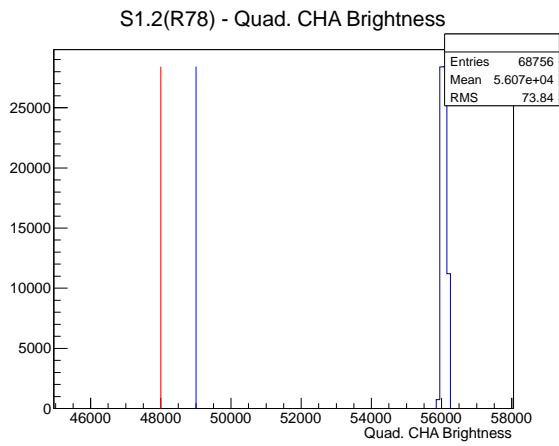

Target Performance Report - S1.2(R78)

Report Generated: December 6, 2012,

Last Actuation: 06/12/12 11:02:50

1 Operation Summary

	Last Shift	Total
Actuations:	68.8K	120.8 K
Quadrature Count errors:	0	0
Fiber ADC errors:	0	0
BPS errors (during actuation):	0	0
(R78) Gaps > 3s & < 10s:	0	22
(R78) Gaps > 10s:	2	2
(R78) SP2 Corrections:	0	13
(R78) Capture Over/Under shoots:	0/17	174/191

2 Mechanical Performance

Starting position for the last 2000 actuations. Starting position width over time.

Acceleration for the last 2000 actuations.

Acceleration over time. Normalised to a temperature 45C using the temperature data collected by the system.

3 Optical Performance

4 BPS Check