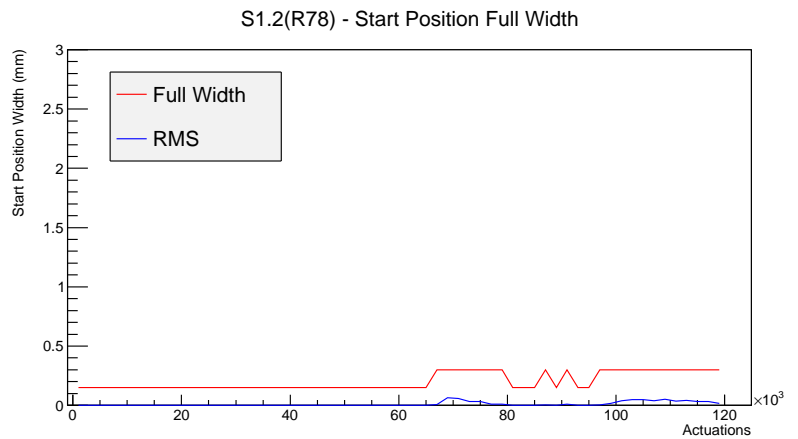

Target Performance Report - S1.2(R78)

Report Generated: December 6, 2012,

Last Actuation: 06/12/12 11:02:50

1 Operation Summary

	Last Shift	Total
Actuations:	68.8K	120.8 K
Quadrature Count errors:	0	0
Fiber ADC errors:	0	0
BPS errors (during actuation):	0	0
(R78) Gaps > 3s & < 10s:	0	22
(R78) Gaps > 10s:	2	2
(R78) SP2 Corrections:	0	13
(R78) Capture Over/Under shoots:	0/17	174/191

2 Mechanical Performance

Starting position for the last 2000 actuations. Starting position width over time.

Acceleration for the last 2000 actuations.

Acceleration over time. Normalised to a temperature 45C using the temperature data collected by the system.