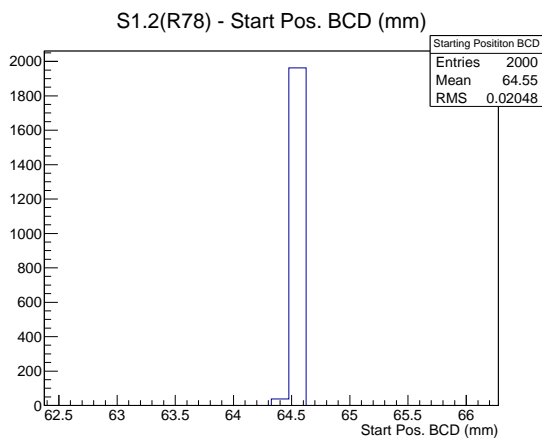

Target Performance Report - S1.2(R78)

Report Generated: December 6, 2012,

Last Actuation: 06/12/12 11:02:50

1 Operation Summary

	Last Shift	Total
Actuations:	68.8K	120.8 K
Quadrature Count errors:	0	0
Fiber ADC errors:	0	0
BPS errors (during actuation):	0	0
(R78) Gaps > 3s & < 10s:	0	22
(R78) Gaps > 10s:	2	2
(R78) SP2 Corrections:	0	13
(R78) Capture Over/Under shoots:	0/17	174/191

2 Mechanical Performance

Starting position for the last 2000 actuations. Starting position width over time.

Acceleration for the last 2000 actuations.

Acceleration over time. Normalised to a temperature 45C using the temperature data collected by the system.